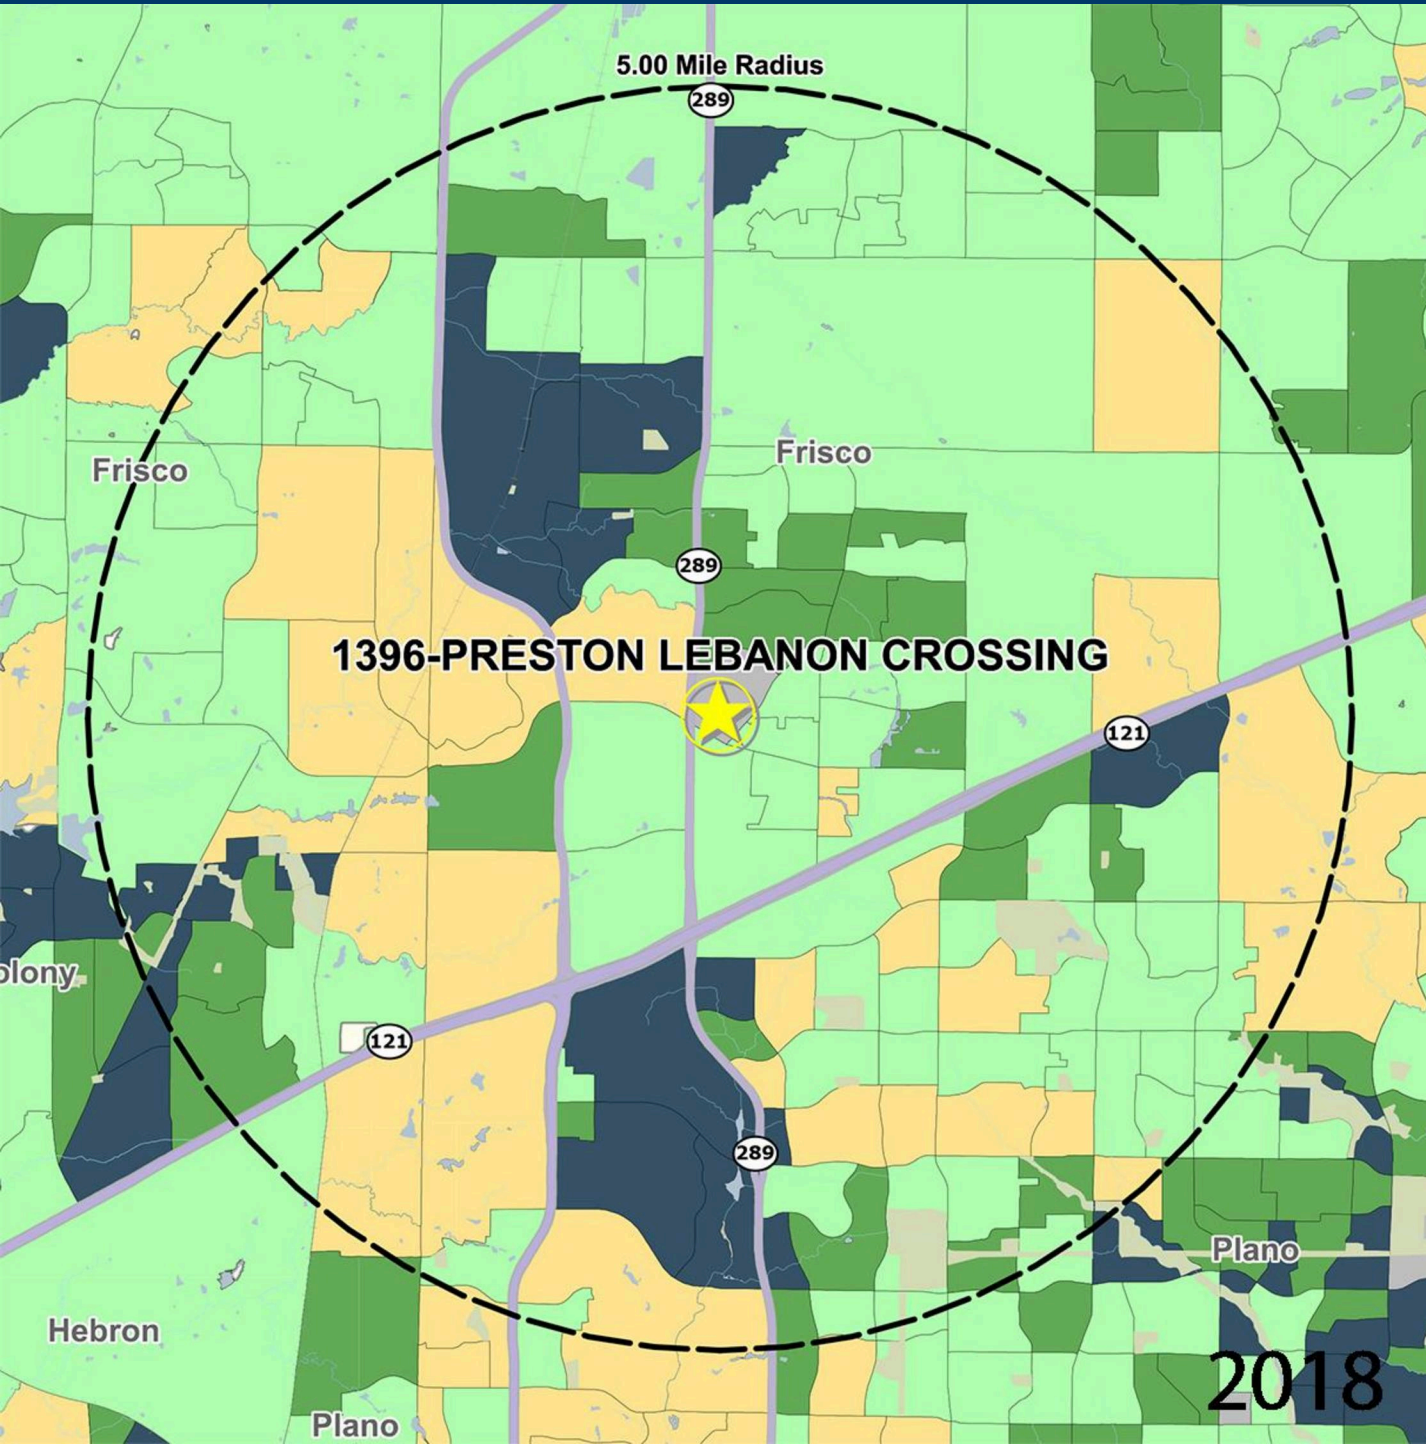

# PRESTON LEBANON CROSSING

PRESTON RD. & LEBANON RD., FRISCO, TX

MANAGED BY AN AFFILIATE OF

## DEMOGRAPHICS

2018 ESTIMATES	1-MILE	3-MILE	5-MILE
POPULATION	12,958	105,667	278,074
DAYTIME POP	16,118	143,249	328,639
HOUSEHOLDS	4,852	40,708	100,736
AVERAGE HH INCOME	\$119,336	\$128,899	\$136,873
MEDIAN HH INCOME	\$99,499	\$103,286	\$110,799
PER CAPITA INCOME	\$44,687	\$49,679	\$49,608