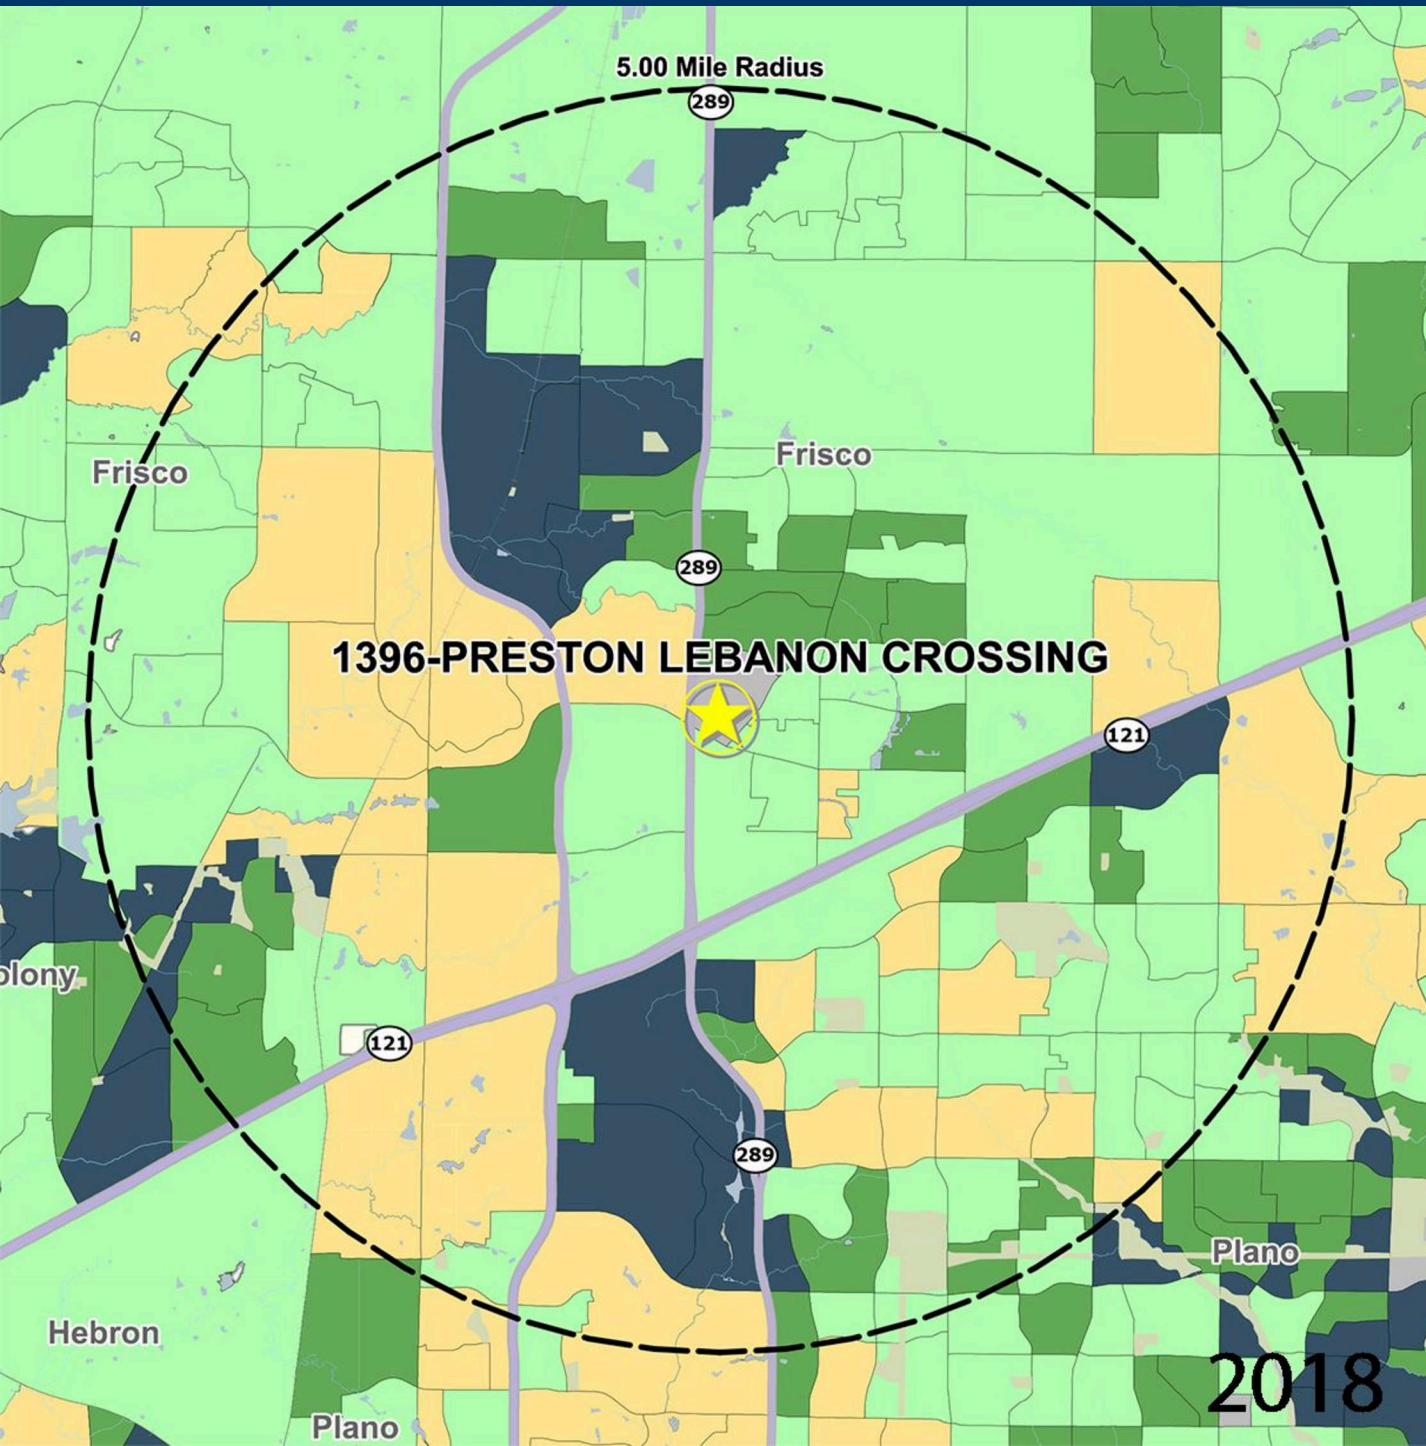

13960

PRESTON LEBANON CROSSING

PRESTON RD. & LEBANON RD., FRISCO, TX

MANAGED BY AN AFFILIATE OF

DEMOGRAPHICS

2018 ESTIMATES	1-MILE	3-MILE	5-MILE
POPULATION	12,958	105,667	278,074
DAYTIME POP	16,118	143,249	328,639
HOUSEHOLDS	4,852	40,708	100,736
AVERAGE HH INCOME	\$119,336	\$128,899	\$136,873
MEDIAN HH INCOME	\$99,499	\$103,286	\$110,799
PER CAPITA INCOME	\$44,687	\$49,679	\$49,608

Trade Area Systems, Updates of 2010 Census Data by Synergos

Average Household Income by Block Group

Popstats, 4Q 2018, Trade Area Systems

2018