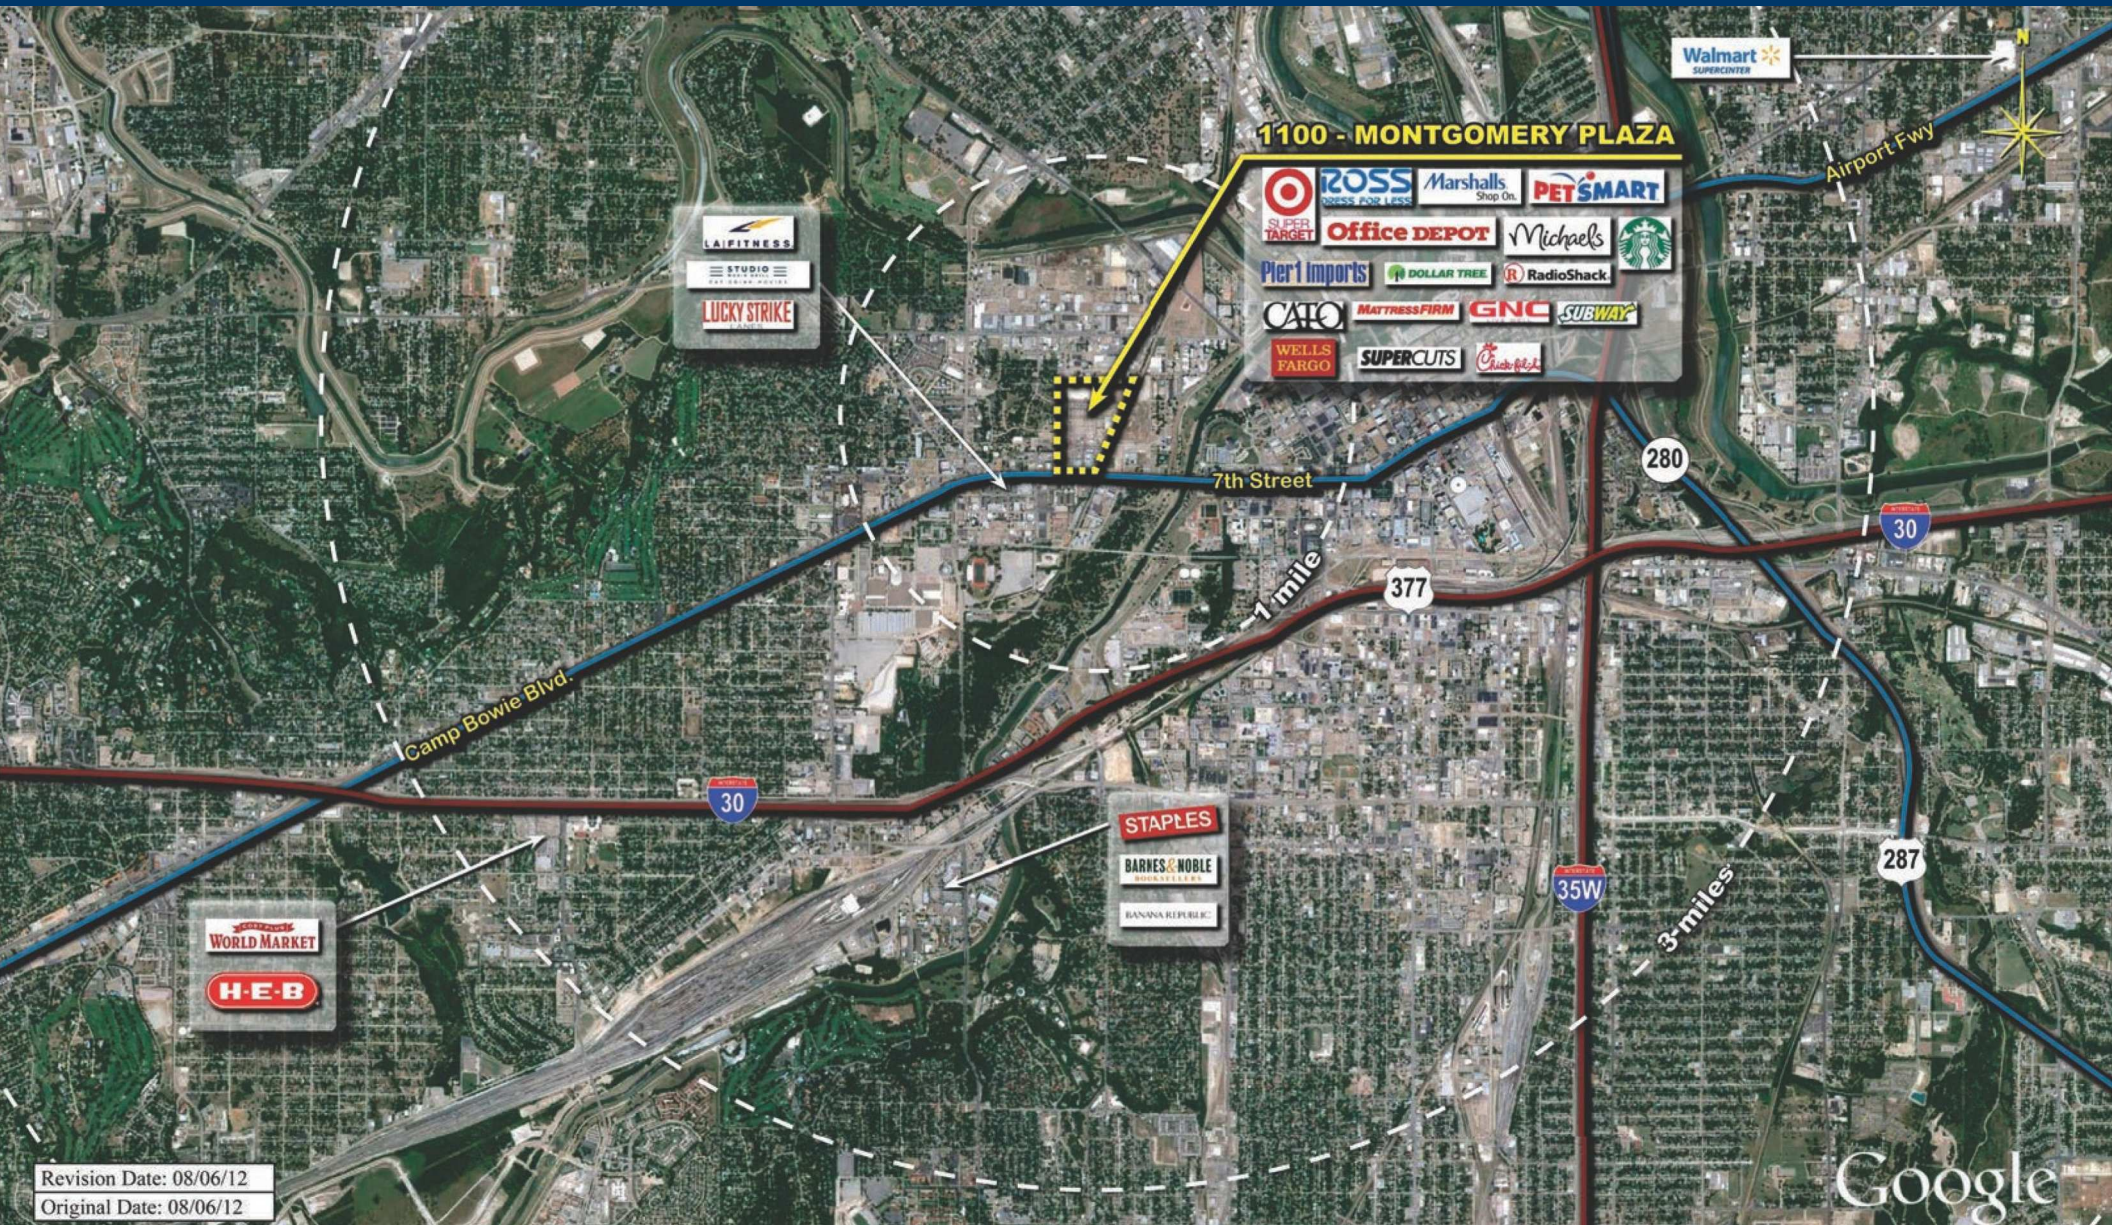

1100B

MONTGOMERY PLAZA

W. 7TH ST. & CARROLL ST., FORT WORTH, TX

MANAGED BY AN AFFILIATE OF

1100 - MONTGOMERY PLAZA

Target	ROSS Dress For Less	Marshalls Shop On	PETSMART
Office DEPOT	Michaels	Starbucks	
Pier 1 Imports	DOLLAR TREE	RadioShack	
CATCO	MATRESS FIRM	GNC	SUBWAY
WELLS FARGO	SUPERCUTS	Chick-fil-A	

LAIFITNESS
STUDIO
LUCKY STRIKE

WORLD MARKET
H-E-B

STAPLES
BARNES & NOBLE
BANANA REPUBLIC

Revision Date: 08/06/12
Original Date: 08/06/12

Google

LEASING REPRESENTATIVE

DOUGLAS SCHOOLEY

(972) 638-5242 | dschooley@kimcorealty.com