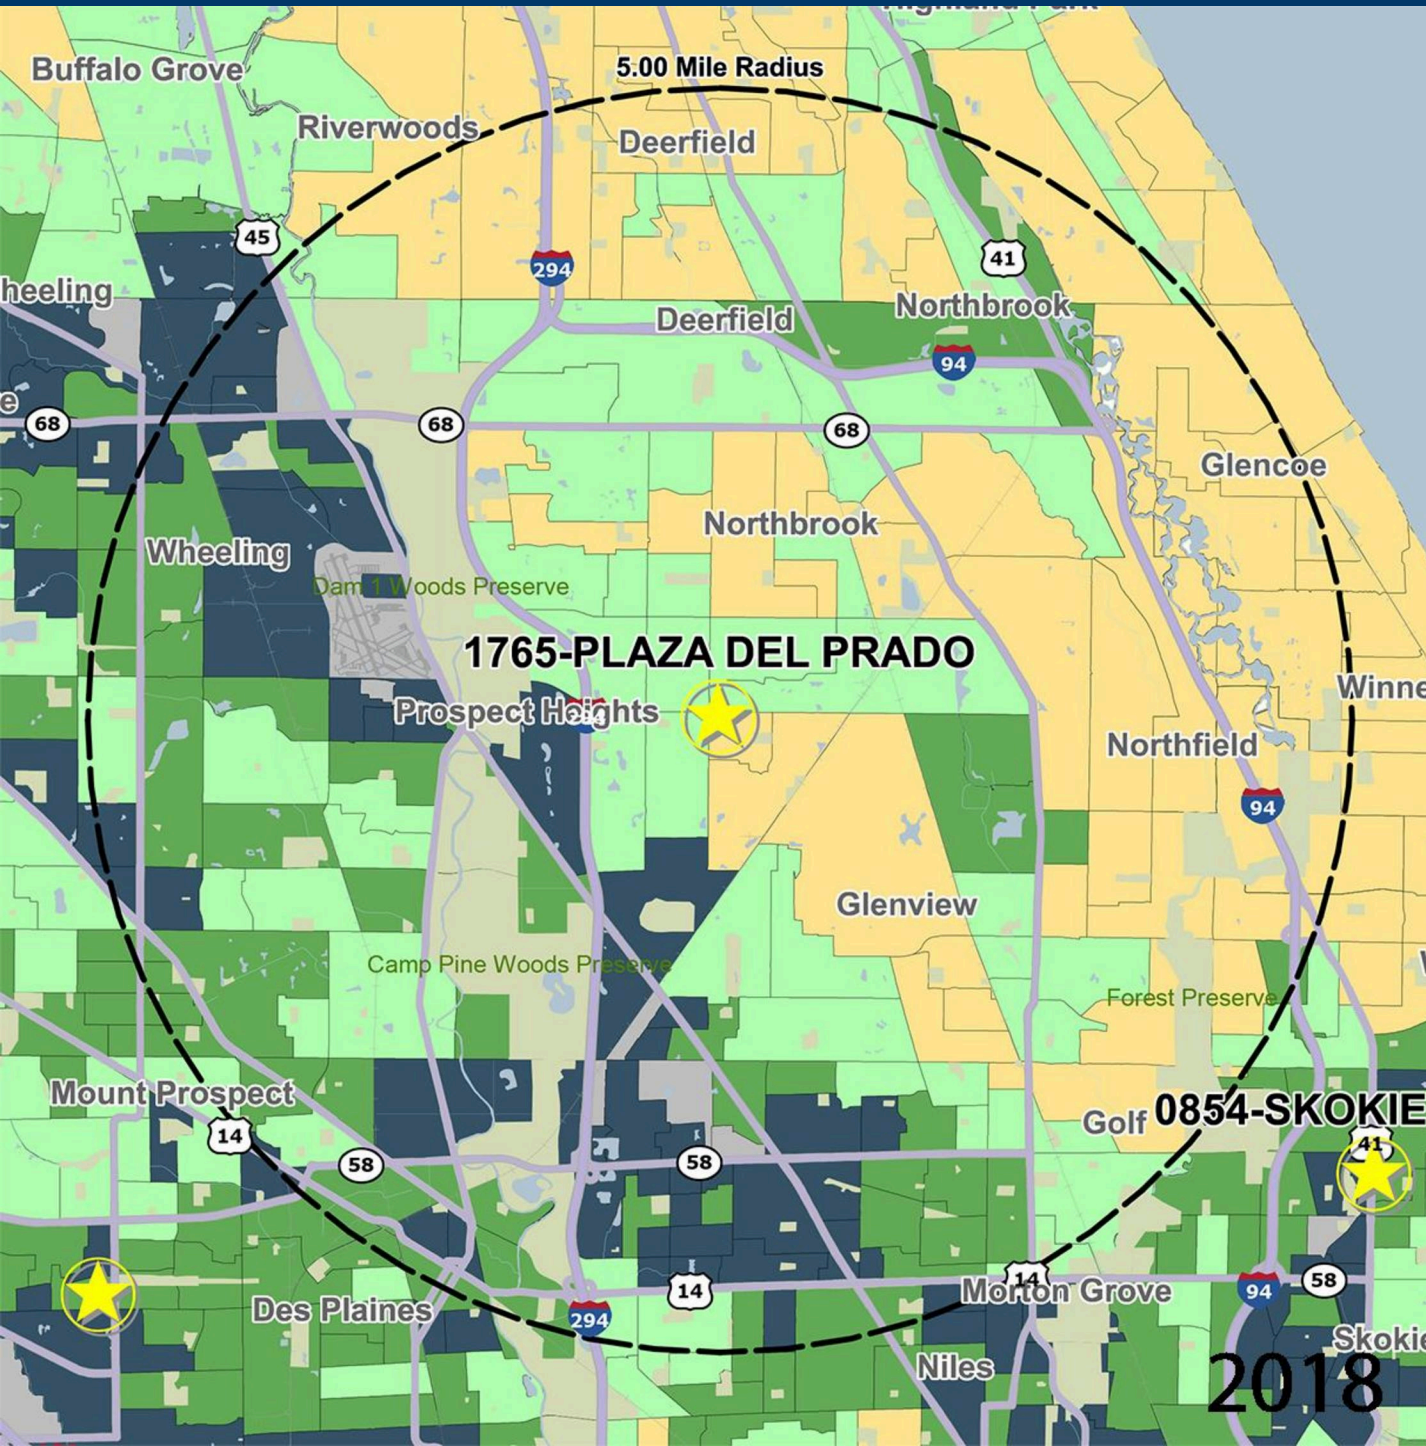

117650

PLAZA DEL PRADO

WILLOW RD. & PFINGSTEN RD., GLENVIEW, IL

MANAGED BY AN AFFILIATE OF

DEMOGRAPHICS

2018 ESTIMATES	1-MILE	3-MILE	5-MILE
POPULATION	11,334	82,474	249,525
DAYTIME POP	12,165	123,471	410,910
HOUSEHOLDS	4,408	31,515	95,135
AVERAGE HH INCOME	\$162,123	\$140,688	\$128,741
MEDIAN HH INCOME	\$124,379	\$92,298	\$84,078
PER CAPITA INCOME	\$63,532	\$54,322	\$49,605

Trade Area Systems, Updates of 2010 Census Data by Synergos

Popstats, 4Q 2016, Trade Area Systems