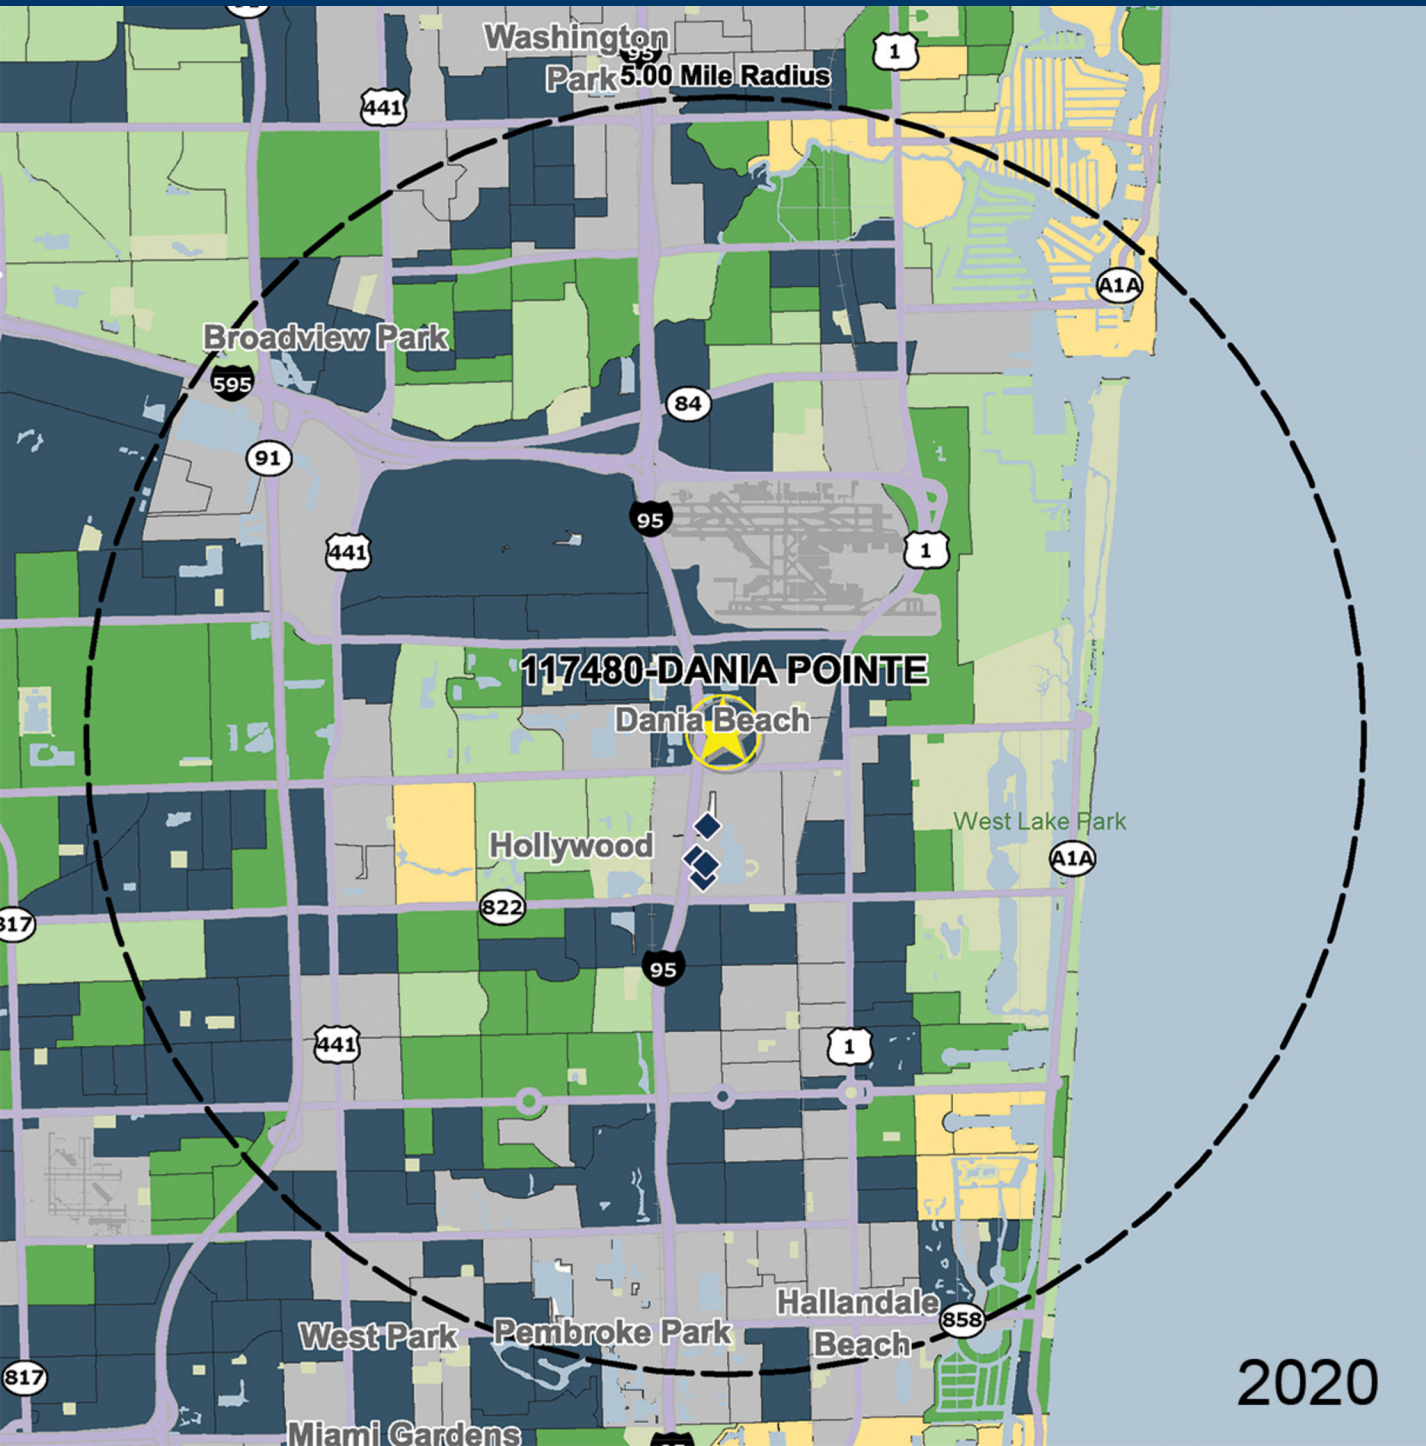

117480

DANIA POINTE

I-95 & STIRLING RD., DANIA BEACH, FL

MANAGED BY AN AFFILIATE OF

DEMOGRAPHICS

2020 ESTIMATES	1-MILE	3-MILE	5-MILE
POPULATION	11,718	97,149	303,237
DAYTIME POP	21,857	139,131	409,750
HOUSEHOLDS	4,555	42,252	128,669
AVERAGE HH INCOME	\$65,012	\$80,542	\$82,991
MEDIAN HH INCOME	\$42,600	\$57,246	\$56,875
PER CAPITA INCOME	\$25,548	\$35,258	\$35,528

Trade Area Systems, Updates of 2010 Census Data by Synergos

2020