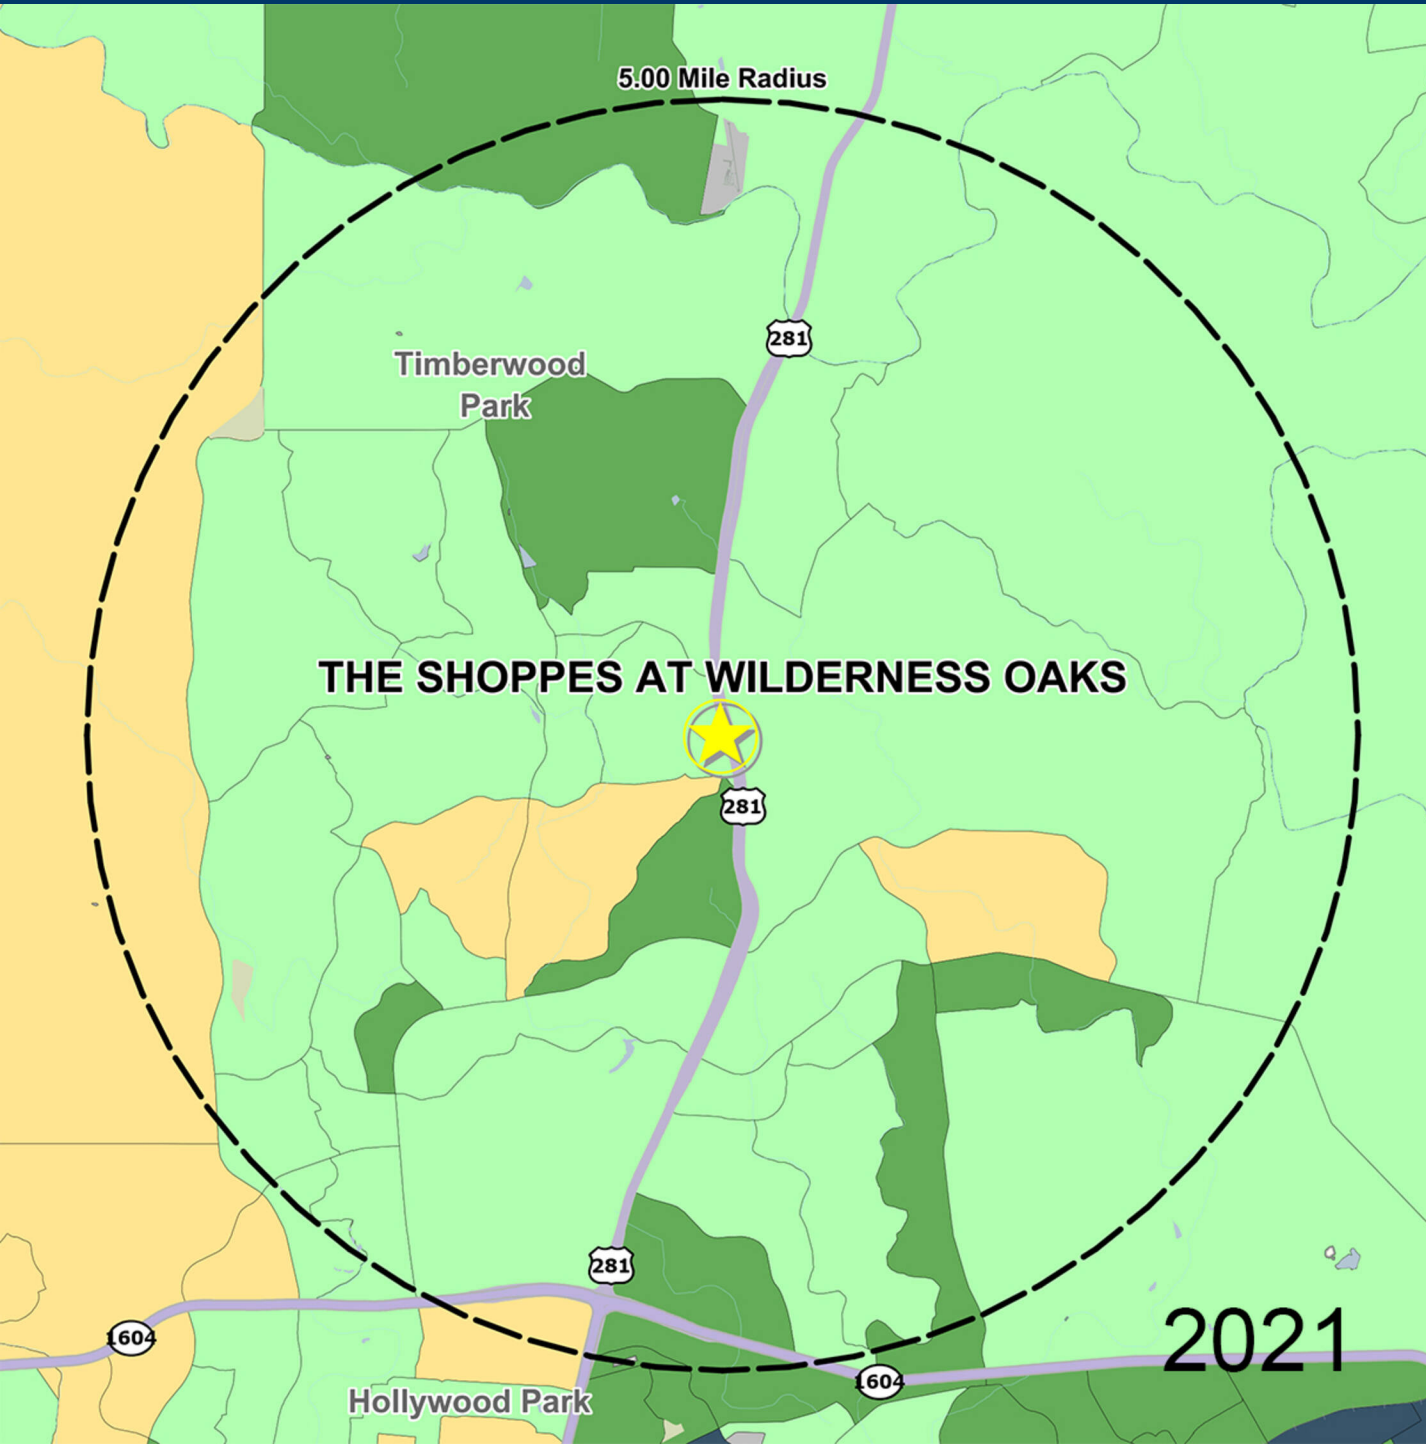

THE SHOPPES AT WILDERNESS OAKS

HWY 281 & WILDERNESS OAK, SAN ANTONIO, TX

DEMOGRAPHICS

2021 ESTIMATES	1-MILE	3-MILE	5-MILE
POPULATION	8,055	71,341	139,077
DAYTIME POP	4,646	49,959	114,865
HOUSEHOLDS	2,734	24,303	48,320
AVERAGE HH INCOME	\$130,212	\$134,105	\$127,641
MEDIAN HH INCOME	\$105,679	\$108,104	\$104,156
PER CAPITA INCOME	\$44,201	\$45,694	\$44,455

Trade Area Systems, Updates of 2010 Census Data by Synergos

Average Household Income

By Block Group

- \$150K and up
- \$100K - \$150K
- \$75K - \$100K
- \$50K - \$75K
- 0 - \$50K

Popstats, 4Q 2021, Trade Area Systems