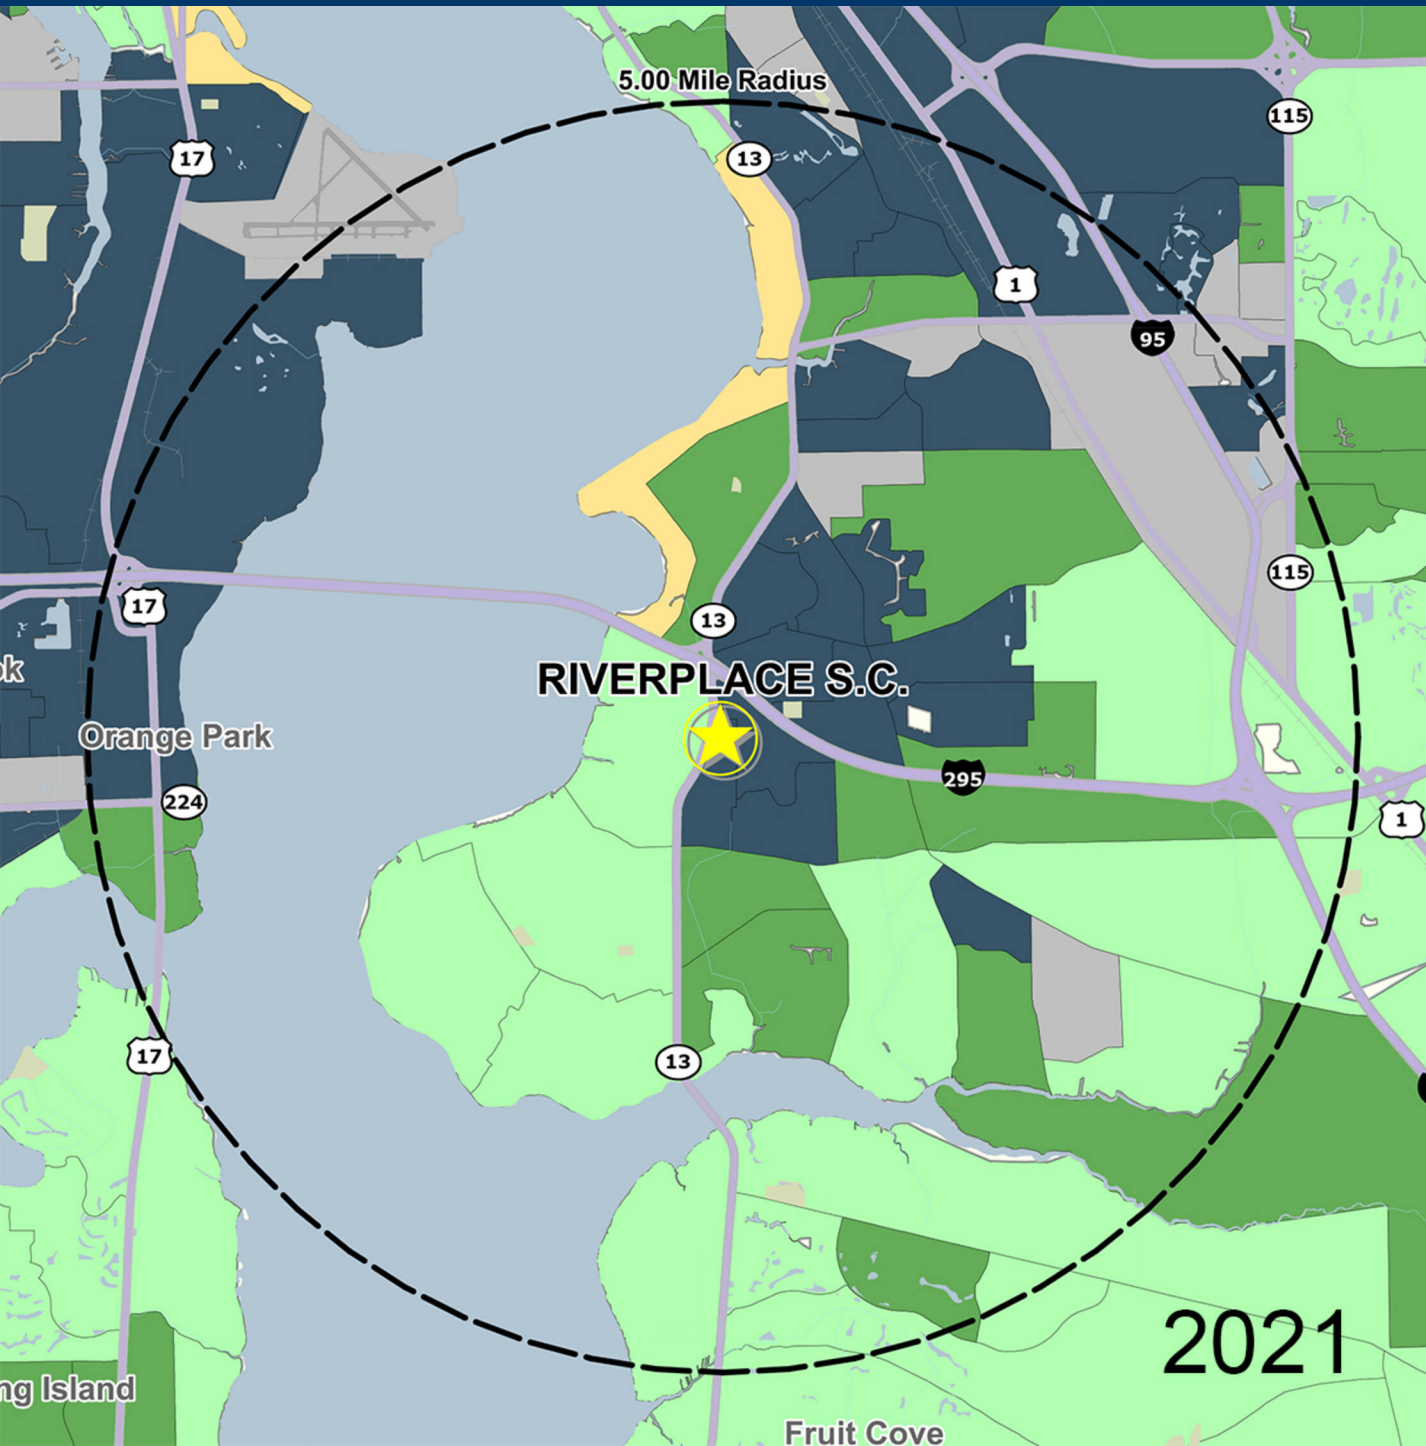

116500

RIVERPLACE S.C.

CLAIRE LANE & STATE ROAD 13, JACKSONVILLE, FL

MANAGED BY AN AFFILIATE OF

DEMOGRAPHICS

2021 ESTIMATES	1-MILE	3-MILE	5-MILE
POPULATION	10,719	64,154	130,361
DAYTIME POP	8,549	51,114	159,810
HOUSEHOLDS	4,670	26,396	52,196
AVERAGE HH INCOME	\$80,396	\$94,466	\$97,864
MEDIAN HH INCOME	\$60,098	\$71,100	\$72,241
PER CAPITA INCOME	\$35,185	\$39,065	\$39,541

Trade Area Systems, Updates of 2010 Census Data by Synergos

Average Household Income

By Block Group

- \$150K and up
- \$100K - \$150K
- \$75K - \$100K
- \$50K - \$75K
- 0 - \$50K

Popstats, 4Q 2021, Trade Area Systems