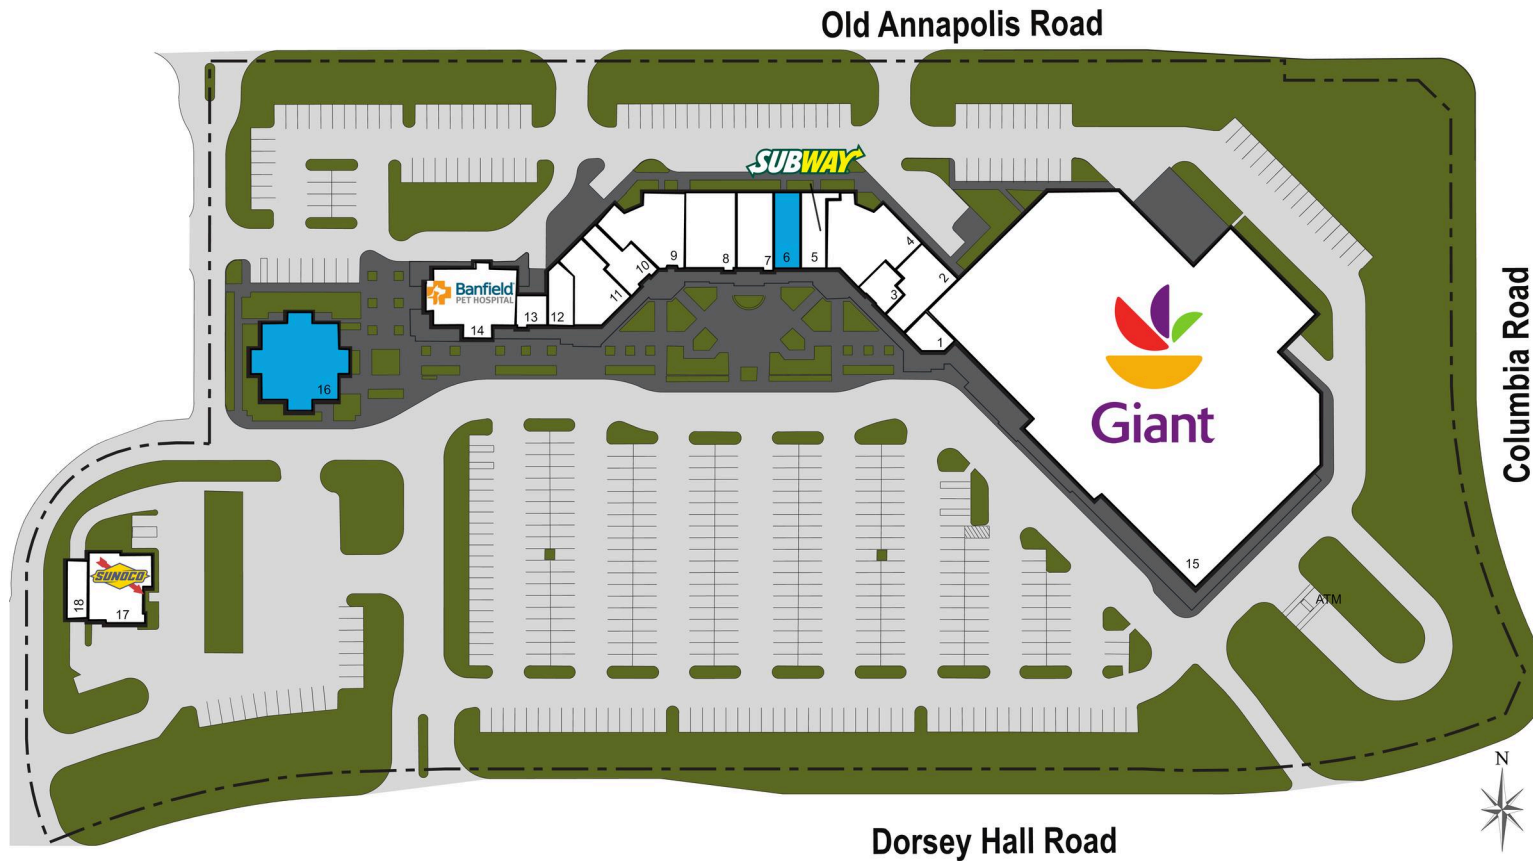

# DORSEY'S SEARCH VILLAGE CENTER

DORSEY HALL DR. & COLUMBIA RD., ELLICOTT CITY, MD

MANAGED BY AN AFFILIATE OF

TENANT	SQFT
1 Parcel Plus	700
2 A&E Cleaners	1,900
3 Great Clips	800
4 Hunan Legend	3,299
5 Subway	1,266
6 Available	1,212
7 Yama Sushi	1,788
8 Honey Glazed Ham	2,393
9 Dorsey Search Wine & Spirits	2,500
10 Avalon Nails & Spa	1,350
11 Trattoria Amore	2,150
12 Casey's Coffee	908
13 Master Barber of Dorsey Search	596
14 Banfield Pet Hospital	3,390
15 Giant Food	55,000
16 Available	4,000
17 Sunoco	2,500
18 Shell Auto Stream	704