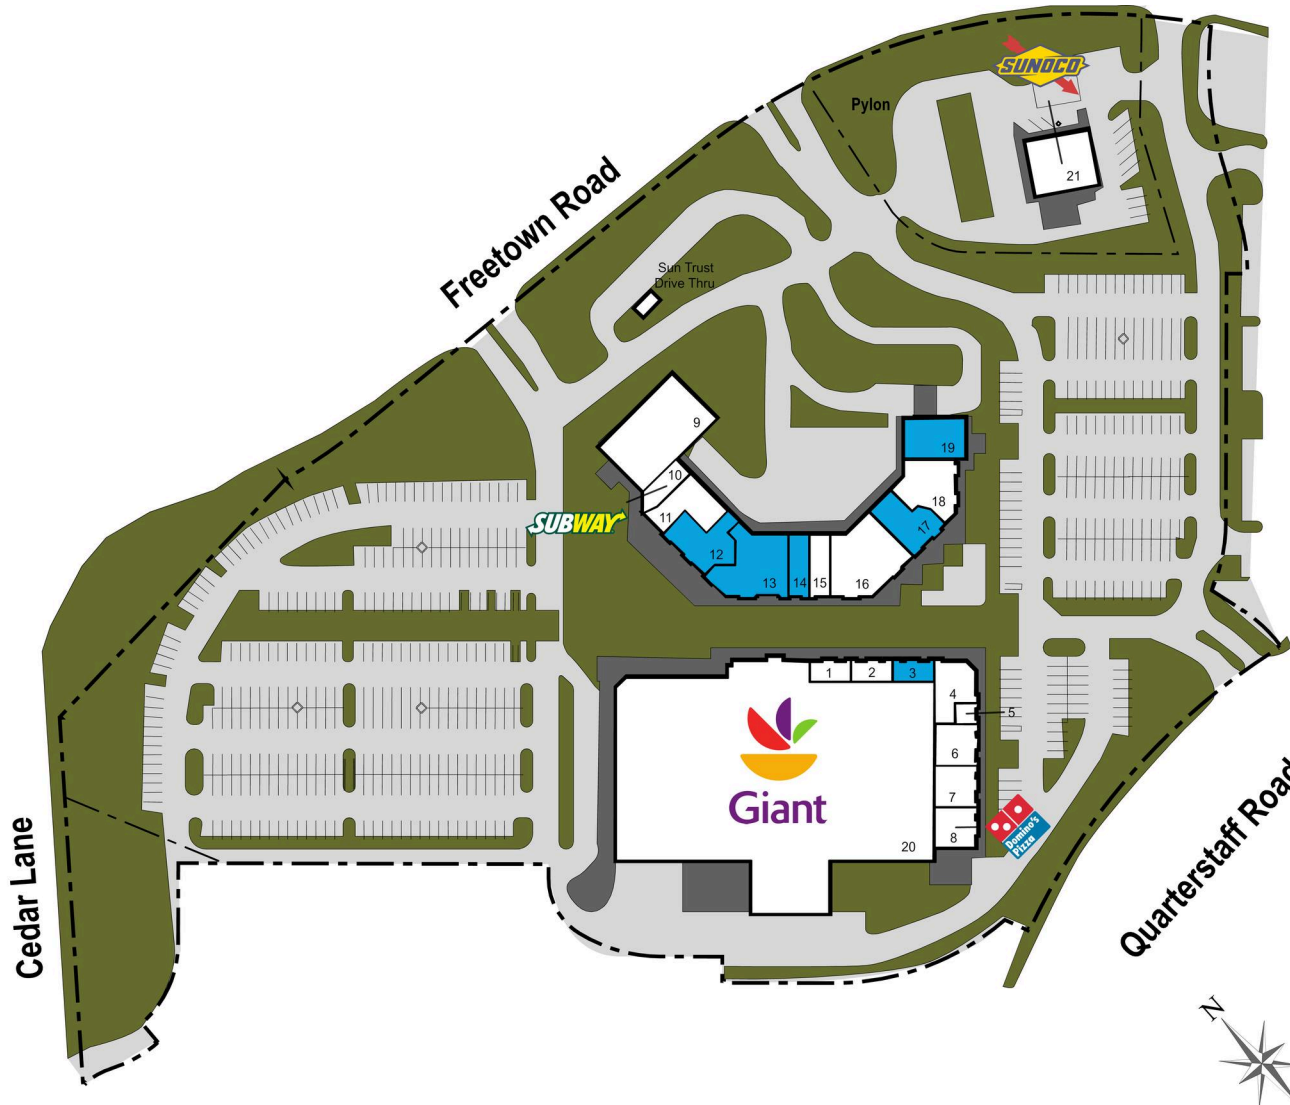

HICKORY RIDGE

FREETOWN RD. & QUARTERSTAFF RD., COLUMBIA, MD

TENANT	SQFT
1 Cafe Mezcla	832
2 The Meadows Frozen Custard	850
3 Available	851
4 SunTrust Bank	1,983
5 Master Barber	416
6 Grille Chick'n Pollo	1,646
7 Freetown Animal Hospital	1,646
8 Domino's Pizza	1,383
9 Koto Sake Japanese Steak House	6,049
10 Subway	1,055
11 Wardrobe Valet	2,202
12 Available	2,723
13 Available	3,743
14 Available	1,200
15 Pro Finish	1,211
16 Peking Chef	3,996
17 Available	2,284
18 Decanter Fine Wine	2,857
19 Available	2,400
20 Giant Food	57,994
21 Sunoco	3,482

Availability

LEASING REPRESENTATIVE

JENNA MIELKE

(410) 427-4479 | jmielke@kimcorealty.com

Disclaimer: This site plan shows the approximate location, square footage, and configuration of the shopping center and adjacent areas, and is only illustrative of the size and relationship of the stores and common areas generally, all of which are subject to change. The showing of any names of tenants, parking spaces, square footage, curb-cuts or traffic controls shall not be deemed to be a representation or warranty that any tenants will be at the shopping center, the square footage is accurate, or that any parking spaces, curb-cuts or traffic controls do or will continue to exist. Moreover, any demographics set forth in this flyer are for illustrative purposes only and shall not be deemed a representation by Landlord or their accuracy. Availability of this property for rent is subject to prior rental or withdrawal of the property from the market at any time without notice.