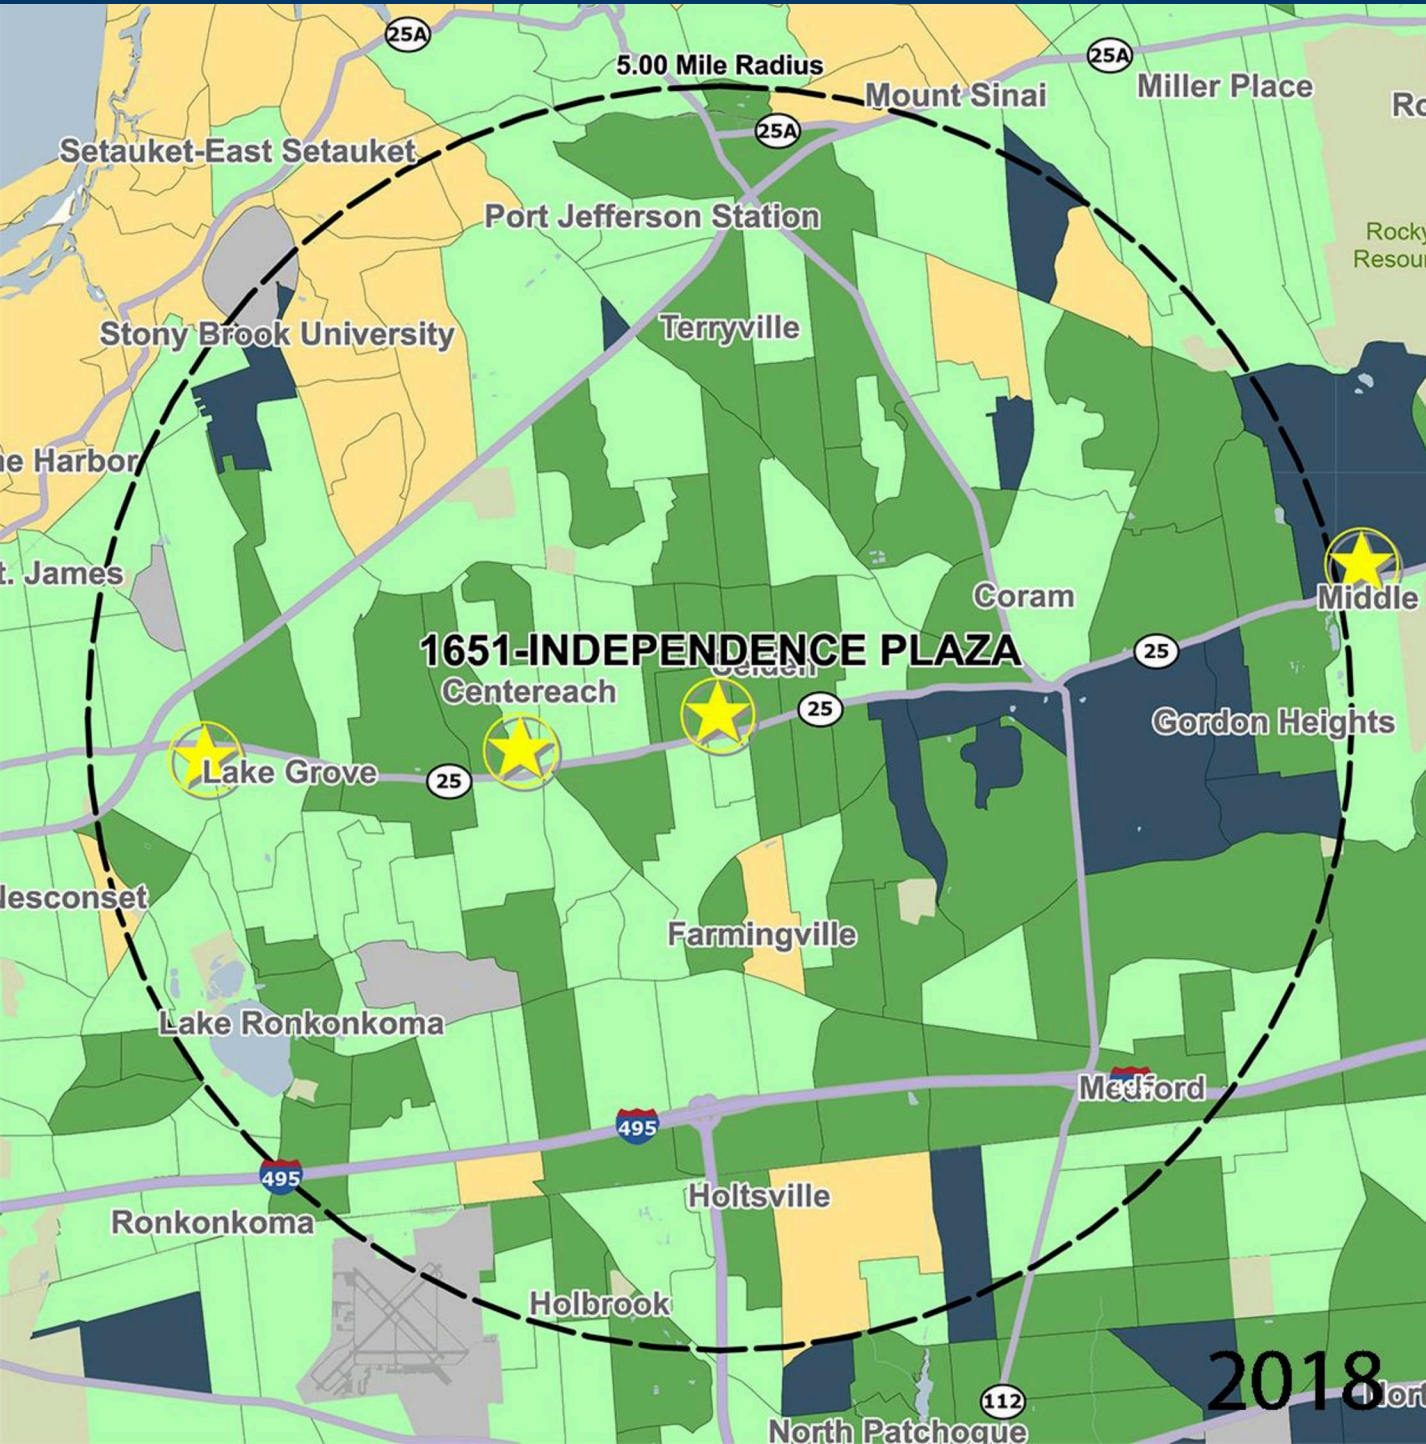

116510

INDEPENDENCE PLAZA

MIDDLE COUNTRY RD. (RTE. 25) & BOYLE RD., SELDEN, NY

MANAGED BY AN AFFILIATE OF

DEMOGRAPHICS

2018 ESTIMATES	1-MILE	3-MILE	5-MILE
POPULATION	14,129	101,445	243,570
DAYTIME POP	20,903	111,088	281,230
HOUSEHOLDS	4,486	33,453	81,021
AVERAGE HH INCOME	\$97,734	\$106,434	\$109,607
MEDIAN HH INCOME	\$87,010	\$91,238	\$91,952
PER CAPITA INCOME	\$31,107	\$35,234	\$36,873

Trade Area Systems, Updates of 2010 Census Data by Synergos

Popstats, 4Q 2018, Trade Area Systems

2018