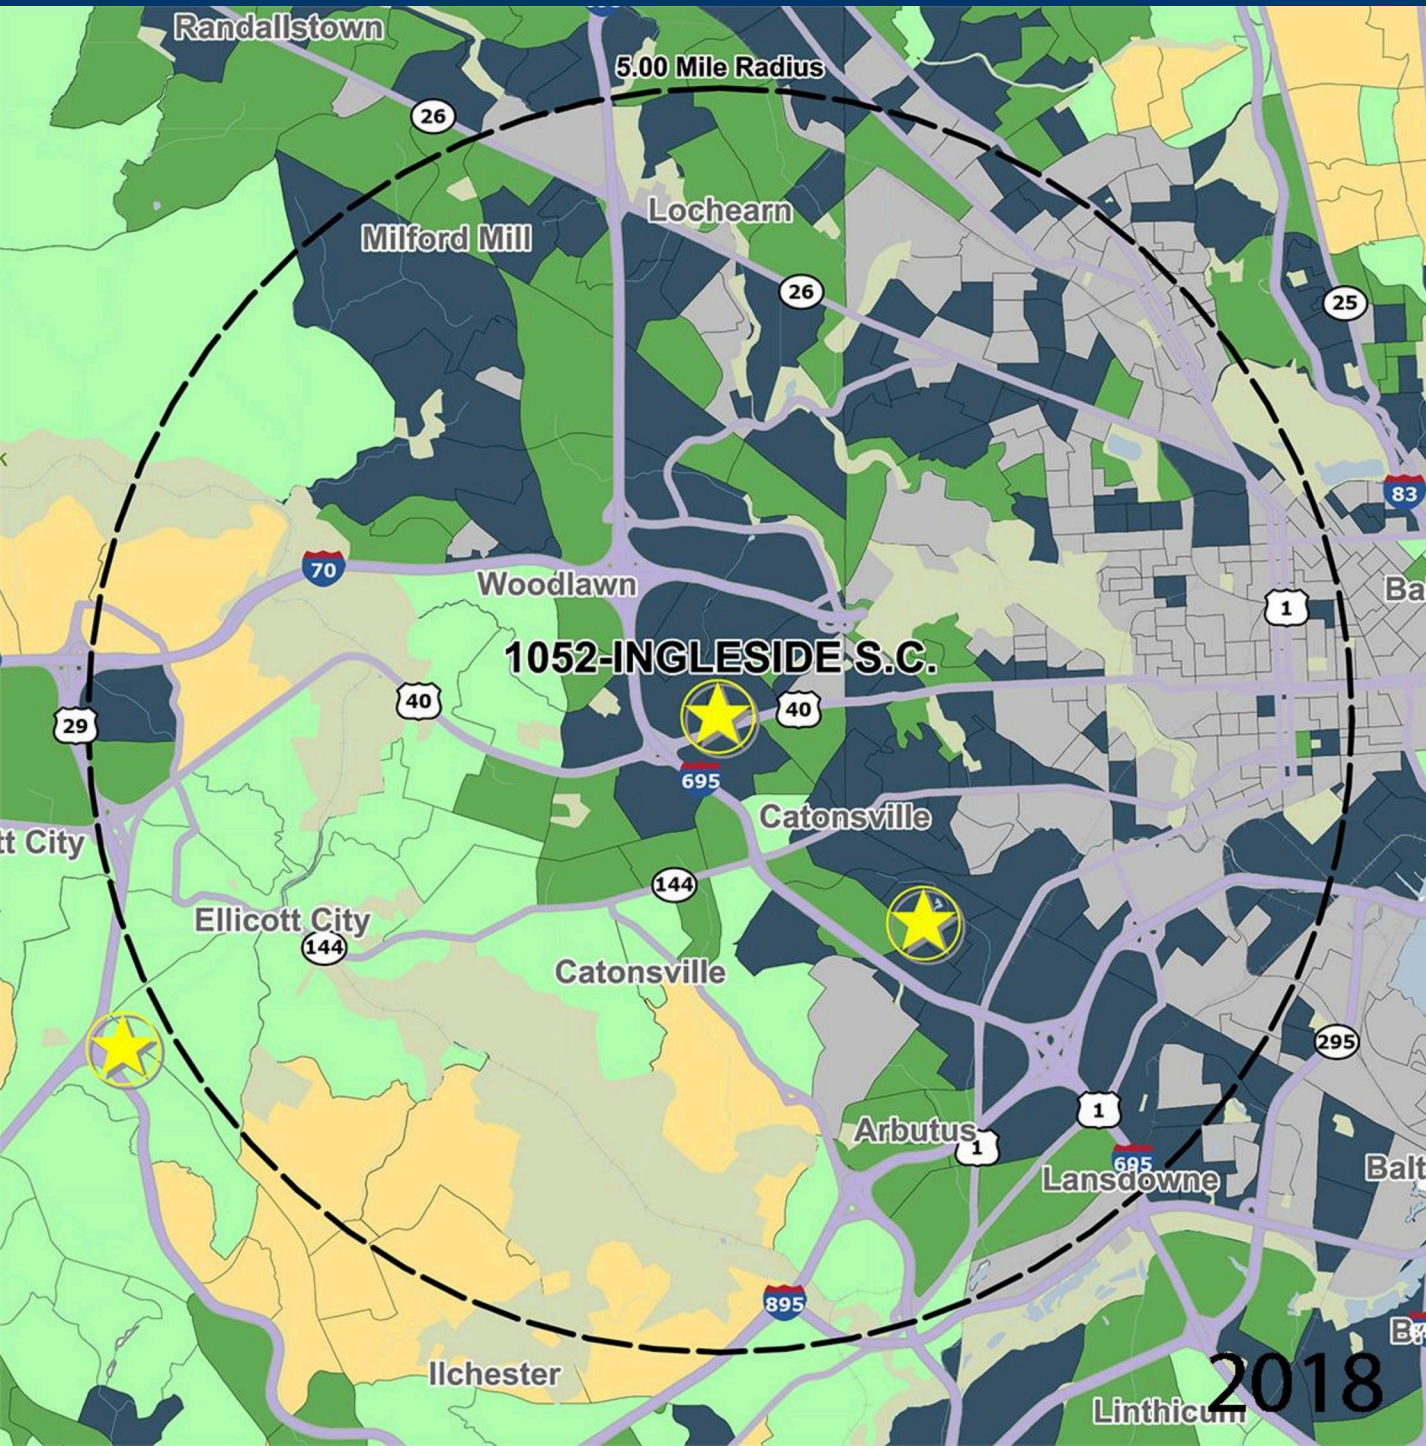

110520

INGLESIDE S.C.

BALTIMORE NATIONAL PIKE & INGLESIDE AVE., BALTIMORE, MD

MANAGED BY AN AFFILIATE OF

DEMOGRAPHICS

2018 ESTIMATES	1-MILE	3-MILE	5-MILE
POPULATION	20,639	130,487	335,863
DAYTIME POP	16,984	158,602	386,908
HOUSEHOLDS	8,183	50,890	128,392
AVERAGE HH INCOME	\$79,260	\$79,083	\$73,633
MEDIAN HH INCOME	\$67,022	\$61,825	\$55,523
PER CAPITA INCOME	\$31,726	\$31,388	\$28,625

Trade Area Systems, Updates of 2010 Census Data by Synergos

Average Household Income by Block Group

Popstats, 4Q 2018, Trade Area Systems