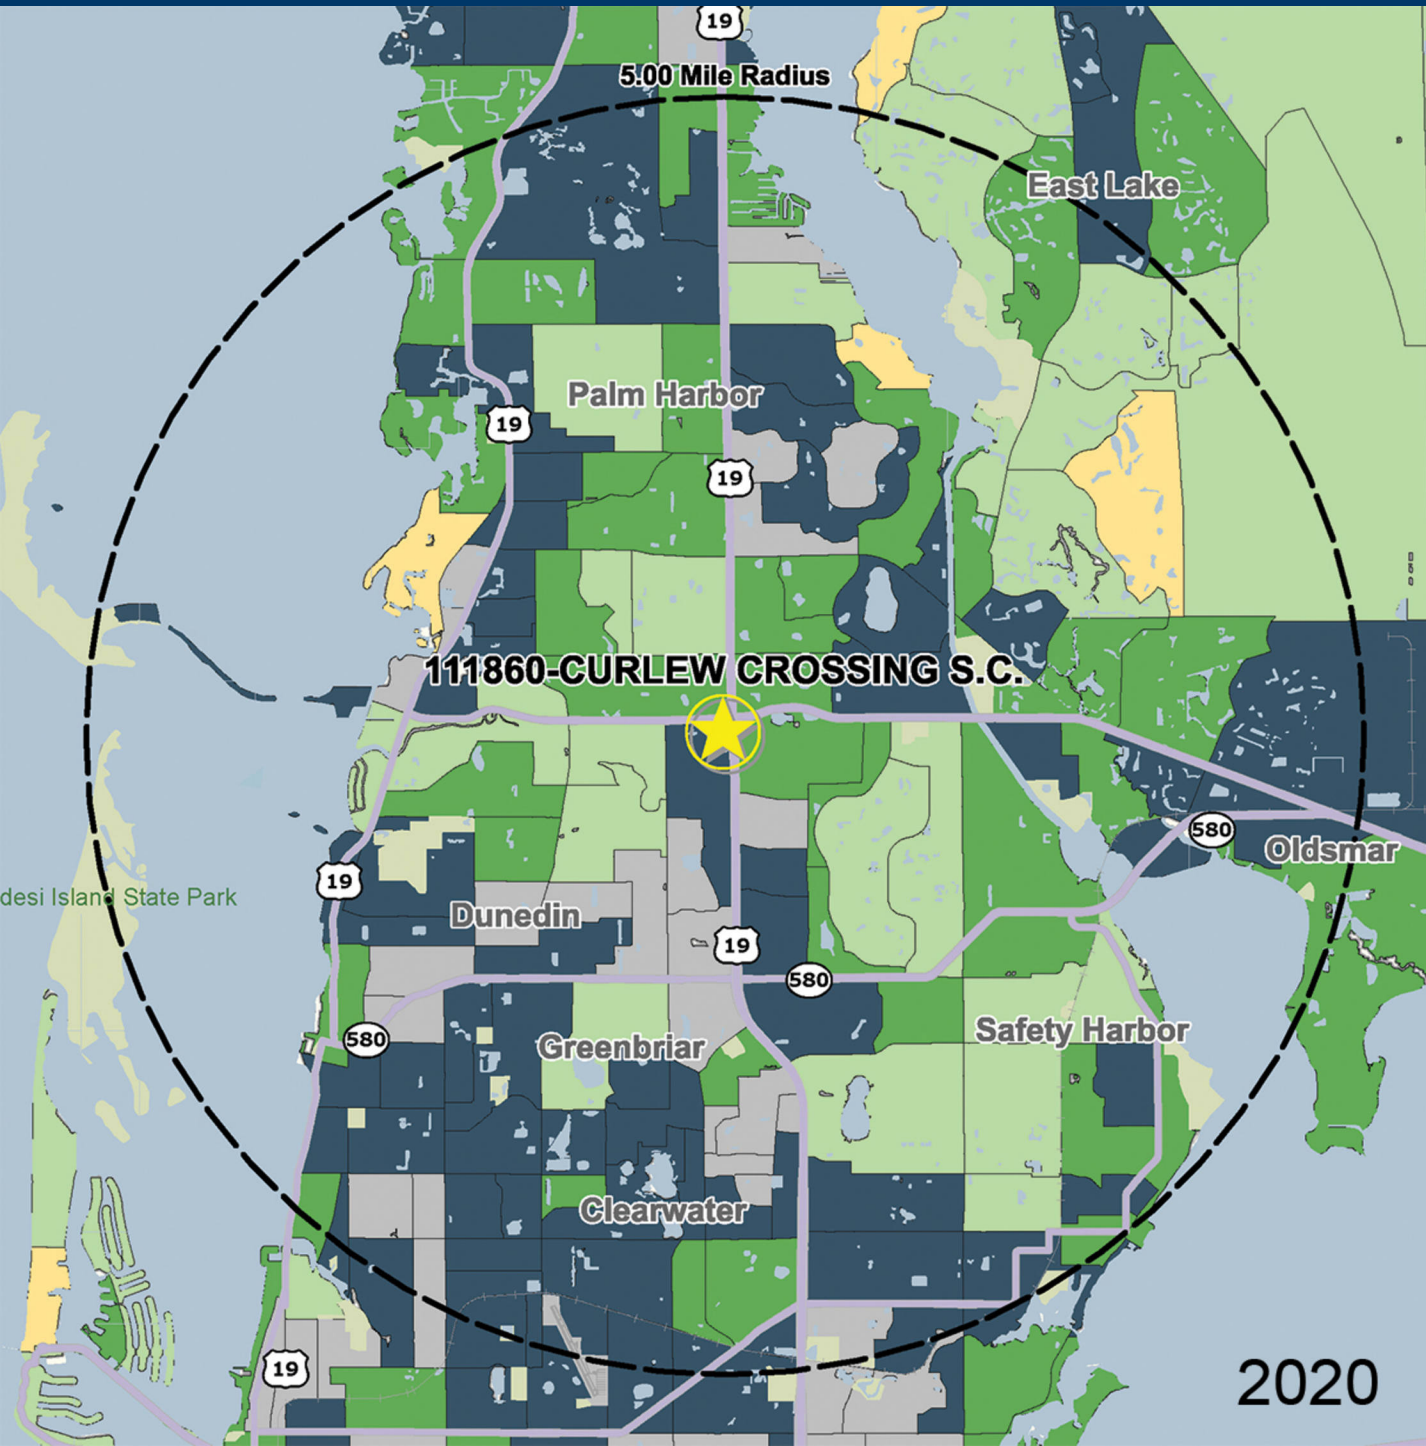

11860

# CURLEW CROSSING S.C.

US HWY. 19 & CURLEW RD. (US HWY. 19), CLEARWATER, FL

MANAGED BY AN AFFILIATE OF

## DEMOGRAPHICS

2020 ESTIMATES	1-MILE	3-MILE	5-MILE
POPULATION	12,198	101,789	207,257
DAYTIME POP	12,097	102,398	211,577
HOUSEHOLDS	5,490	48,014	95,524
AVERAGE HH INCOME	\$80,672	\$79,114	\$81,064
MEDIAN HH INCOME	\$54,357	\$57,248	\$58,775
PER CAPITA INCOME	\$36,379	\$37,565	\$37,578