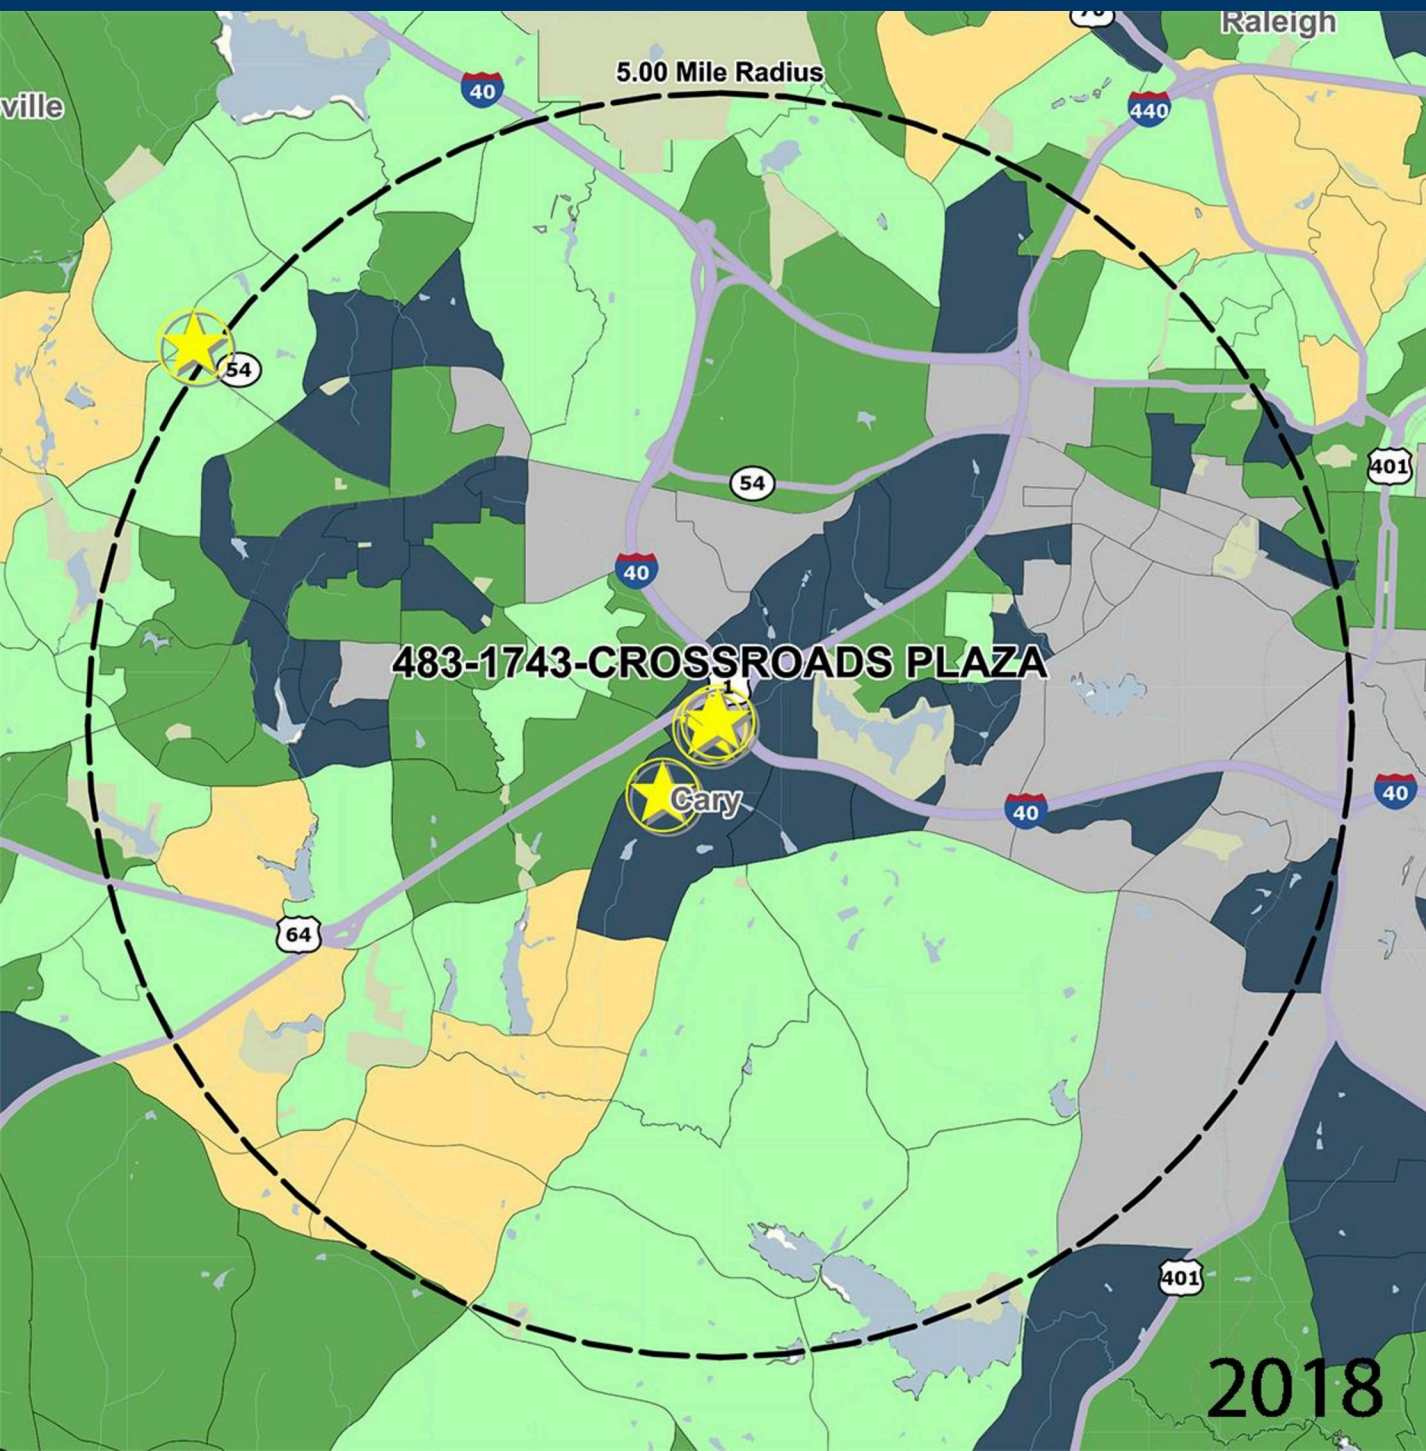

CROSSROADS PLAZA

US HWY I & I-40, CARY, NC, CARY, NC

DEMOGRAPHICS

2018 ESTIMATES	1-MILE	3-MILE	5-MILE
POPULATION	9,940	73,936	181,773
DAYTIME POP	14,905	98,991	282,155
HOUSEHOLDS	4,633	31,801	72,831
AVERAGE HH INCOME	\$78,382	\$80,634	\$92,274
MEDIAN HH INCOME	\$59,879	\$59,717	\$66,899
PER CAPITA INCOME	\$36,538	\$34,846	\$37,396

Trade Area Systems, Updates of 2010 Census Data by Synergos

Average Household Income by Block Group

Popstats, 4Q 2016, Trade Area Systems