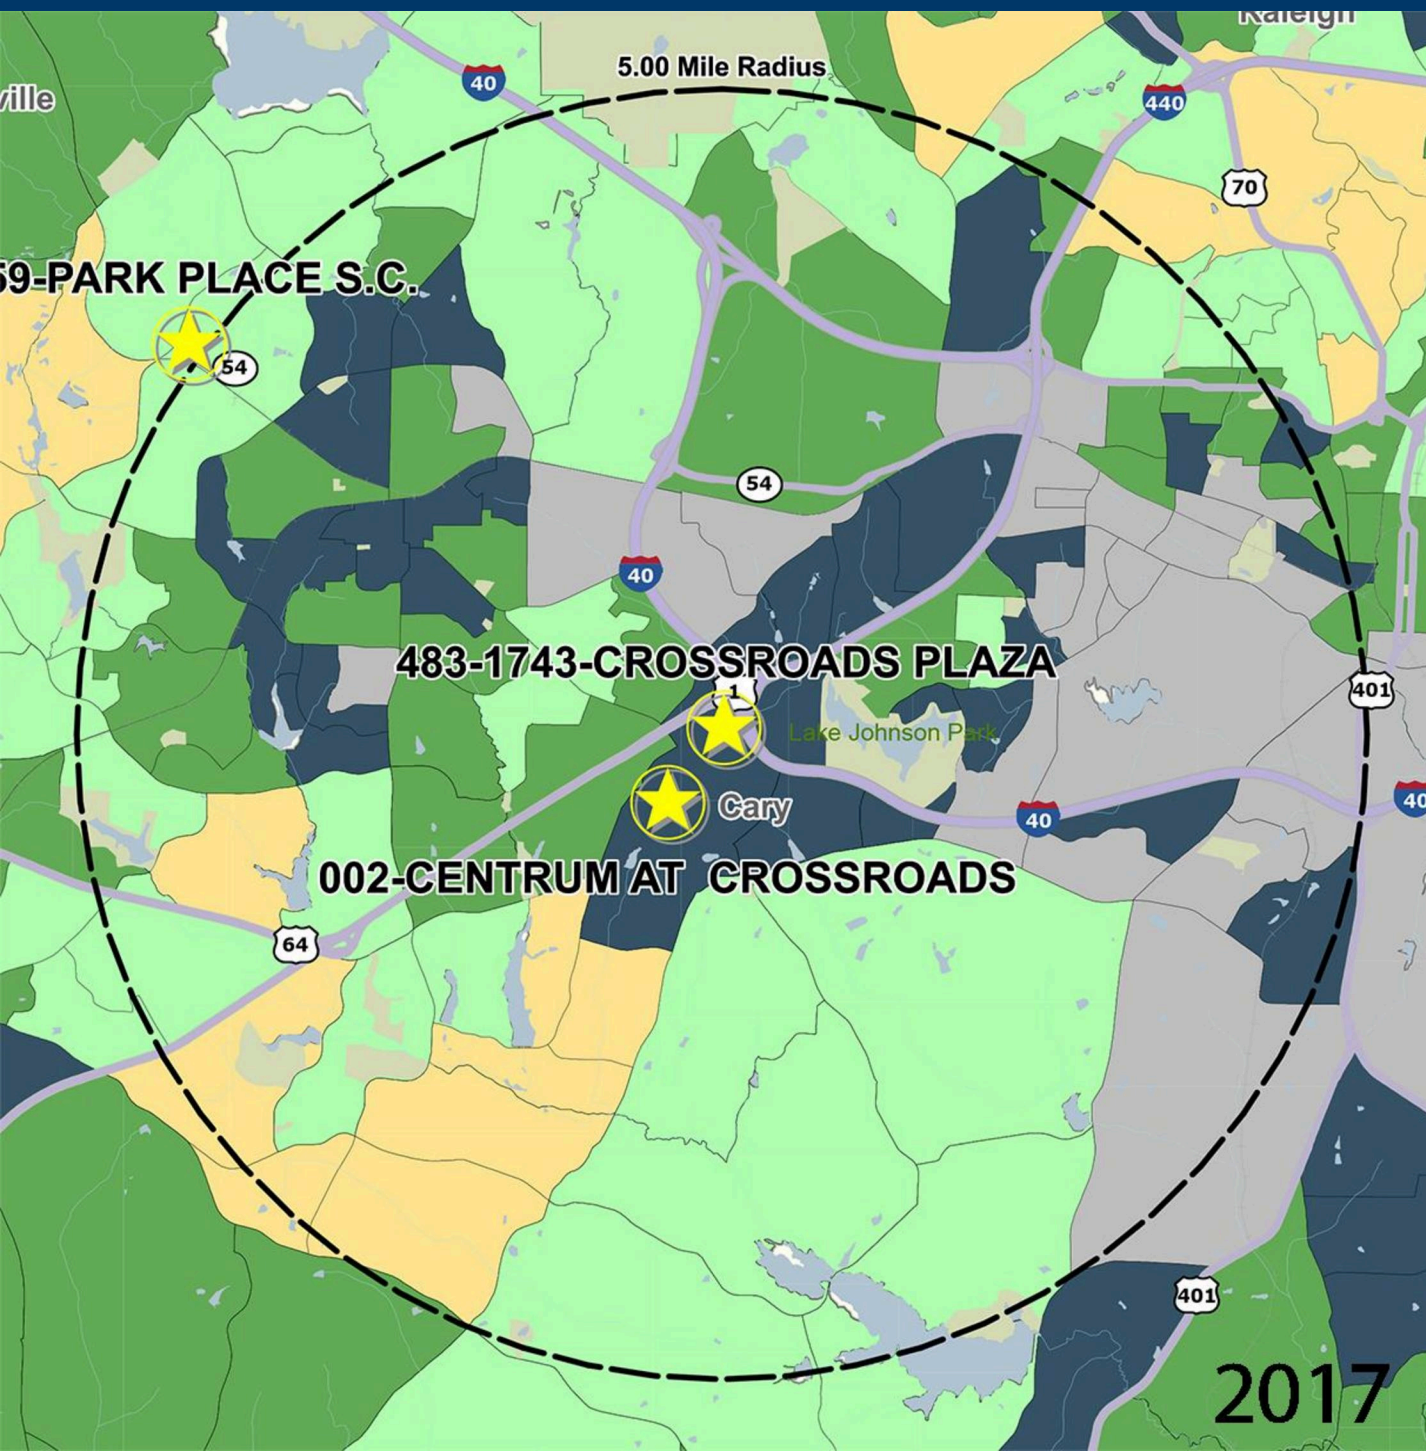

CROSSROADS PLAZA

US HWY I & I-40, CARY, NC, CARY, NC

DEMOGRAPHICS

2017 ESTIMATES	1-MILE	3-MILE	5-MILE
POPULATION	9,677	73,552	181,180
DAYTIME POP	13,202	101,444	283,747
HOUSEHOLDS	4,501	31,671	72,593
AVERAGE HH INCOME	\$74,799	\$77,617	\$88,086
MEDIAN HH INCOME	\$54,860	\$57,346	\$64,281
PER CAPITA INCOME	\$34,788	\$33,584	\$35,719

Trade Area Systems, Updates of 2010 Census Data by Synergos

Average Household Income
by Block Group

Popstats, 4Q 2016, Trade Area Systems

2017