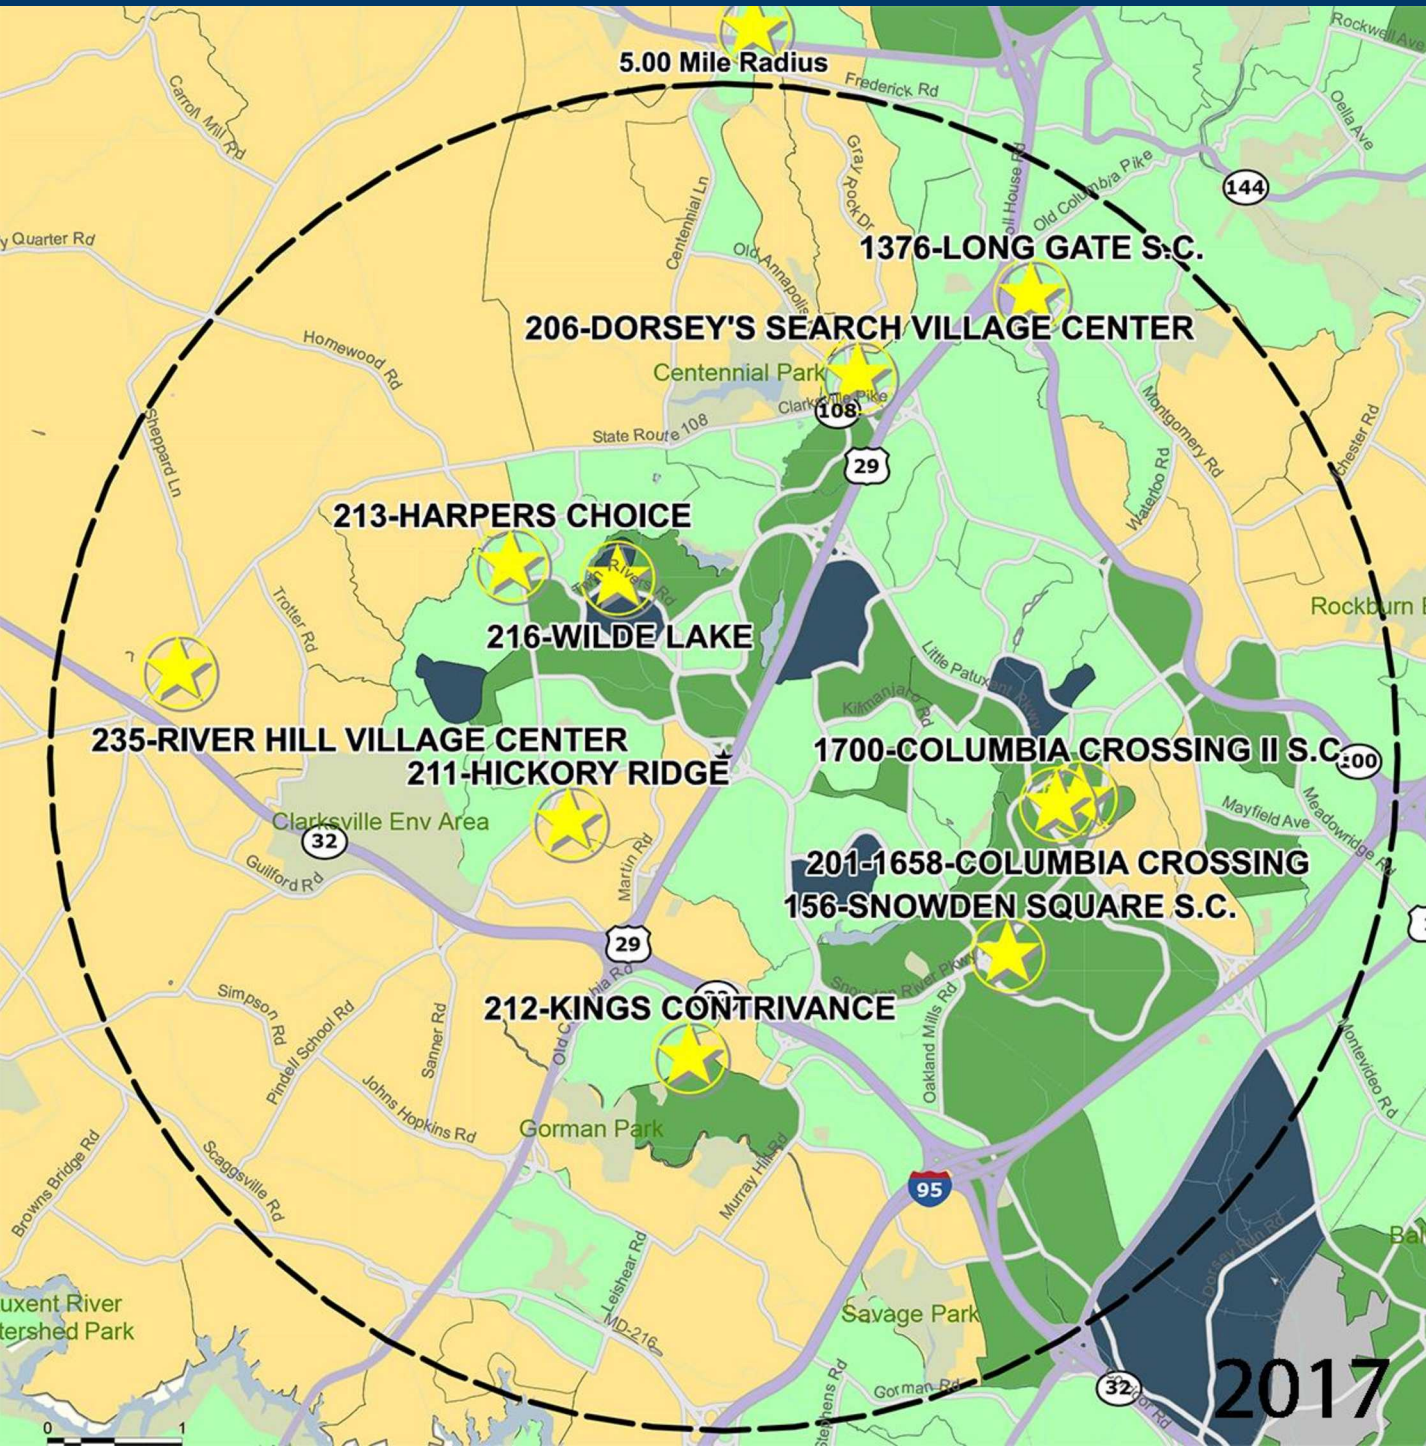

RIVER HILL VILLAGE CENTER

GREAT STAR DR. & RTE. 108, CLARKSVILLE, MD

DEMOGRAPHICS

2017 ESTIMATES	1-MILE	3-MILE	5-MILE
POPULATION	5,476	35,265	91,218
DAYTIME POP	7,531	34,982	110,841
HOUSEHOLDS	1,646	12,697	34,355
AVERAGE HH INCOME	\$206,016	\$166,977	\$149,572
MEDIAN HH INCOME	\$172,622	\$130,550	\$119,358
PER CAPITA INCOME	\$61,935	\$60,456	\$56,600

Trade Area Systems, Updates of 2010 Census Data by Synergos

Average Household Income by Block Group

Popstats, 4Q 2016, Trade Area Systems