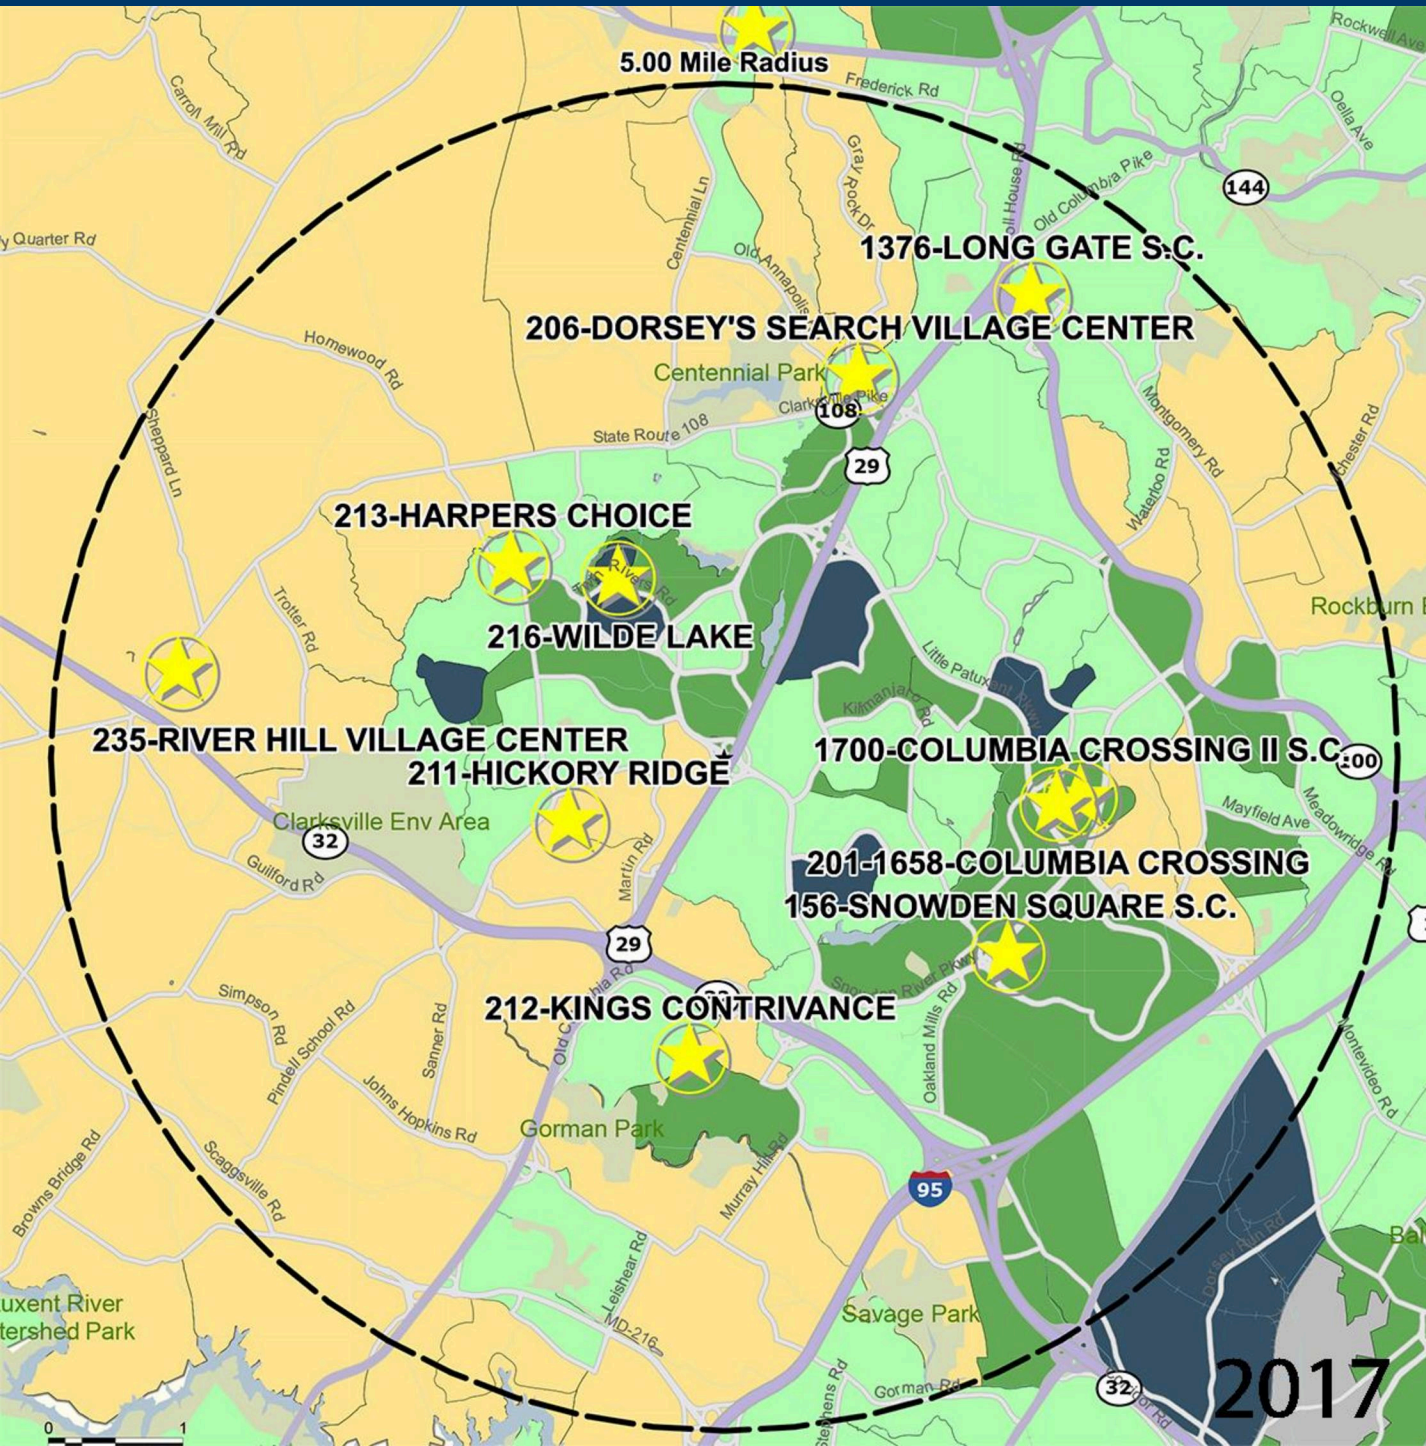

# RIVER HILL VILLAGE CENTER

GREAT STAR DR. & RTE. 108, CLARKSVILLE, MD

## DEMOGRAPHICS

2017 ESTIMATES	1-MILE	3-MILE	5-MILE
POPULATION	5,476	35,265	91,218
DAYTIME POP	7,531	34,982	110,841
HOUSEHOLDS	1,646	12,697	34,355
AVERAGE HH INCOME	\$206,016	\$166,977	\$149,572
MEDIAN HH INCOME	\$172,622	\$130,550	\$119,358
PER CAPITA INCOME	\$61,935	\$60,456	\$56,600

Trade Area Systems, Updates of 2010 Census Data by Synergos

Average Household Income by Block Group

Popstats, 4Q 2016, Trade Area Systems