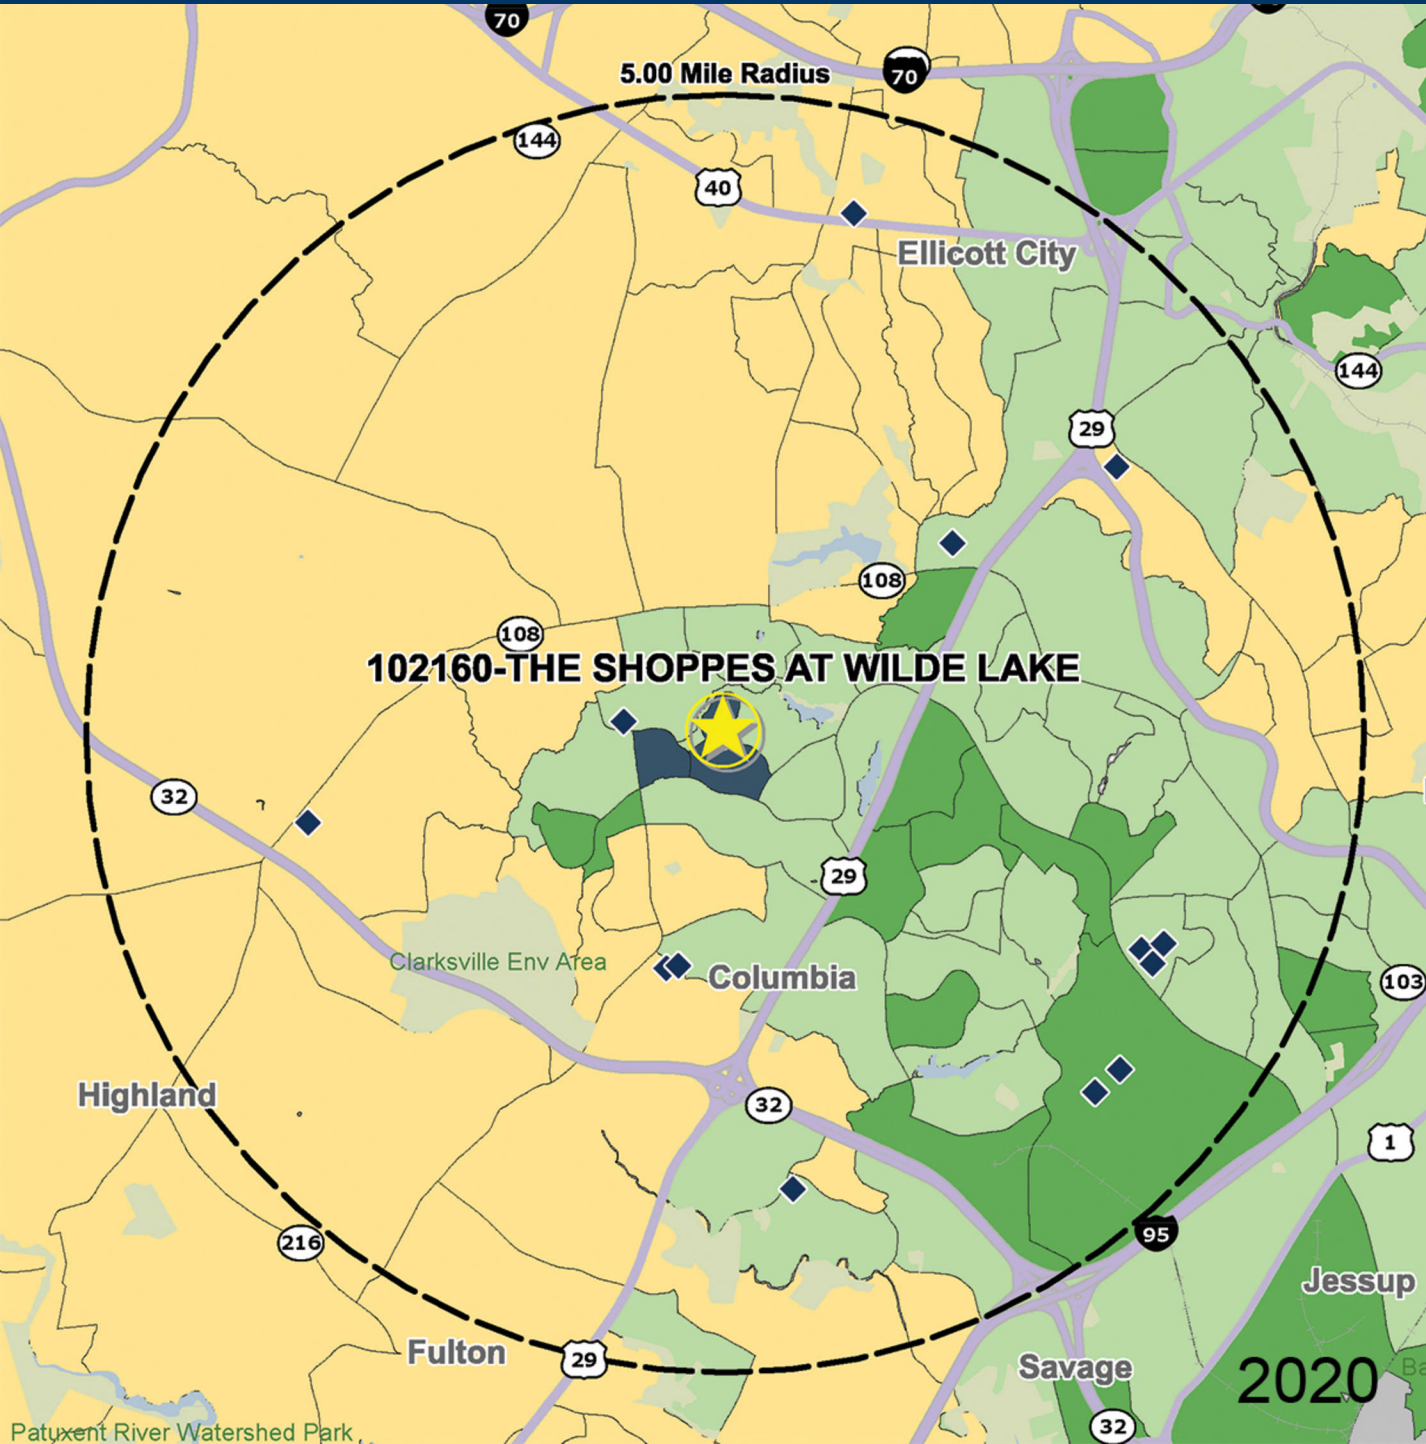

102160

THE SHOPPES AT WILDE LAKE

TWIN RIVERS RD. & LYNX LANE, COLUMBIA, MD

MANAGED BY AN AFFILIATE OF

DEMOGRAPHICS

2020 ESTIMATES	1-MILE	3-MILE	5-MILE
POPULATION	18,153	79,327	170,946
DAYTIME POP	35,251	102,827	230,109
HOUSEHOLDS	7,947	31,977	65,025
AVERAGE HH INCOME	\$108,298	\$130,111	\$144,951
MEDIAN HH INCOME	\$90,085	\$108,203	\$120,127
PER CAPITA INCOME	\$47,506	\$52,692	\$55,281

Trade Area Systems, Updates of 2010 Census Data by Synergos

2020