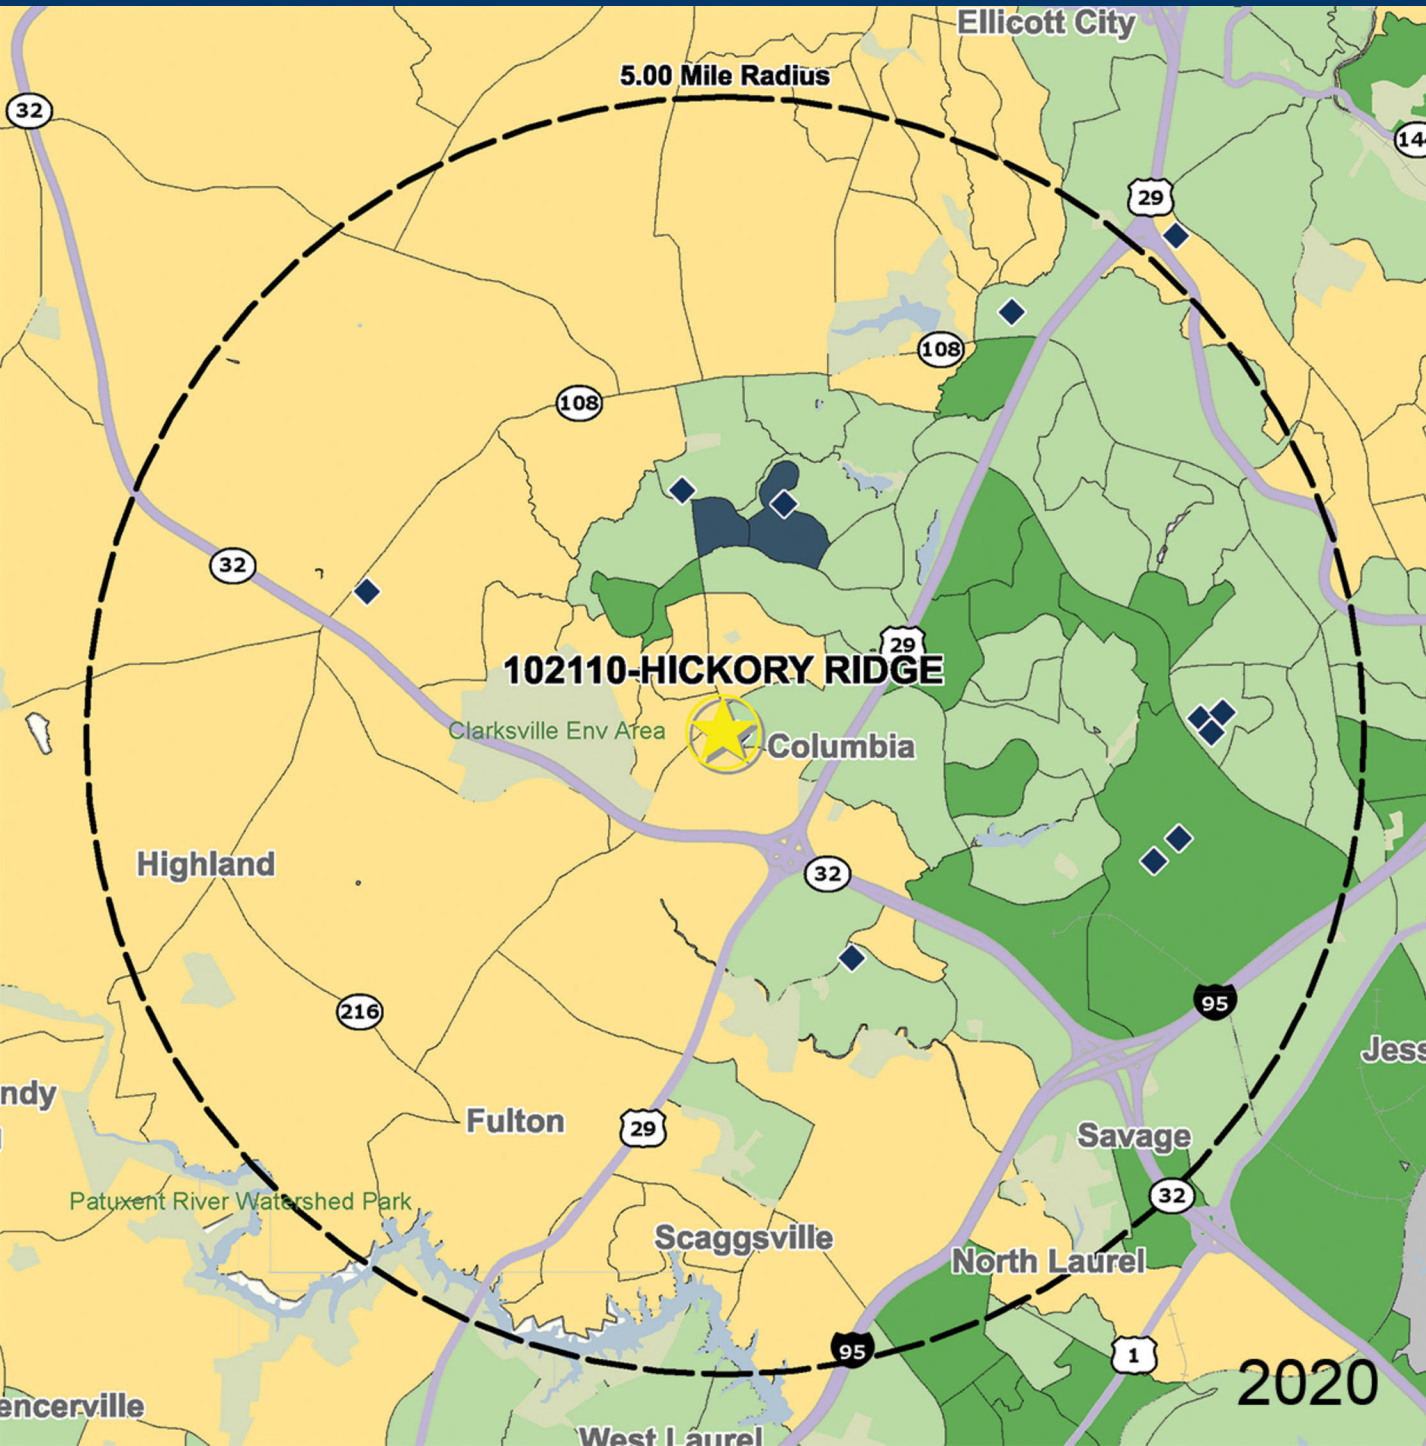

102110

HICKORY RIDGE

FREETOWN RD. & QUARTERSTAFF RD., COLUMBIA, MD

MANAGED BY AN AFFILIATE OF

DEMOGRAPHICS

2020 ESTIMATES	1-MILE	3-MILE	5-MILE
POPULATION	8,510	82,840	160,204
DAYTIME POP	9,993	118,437	225,859
HOUSEHOLDS	3,163	32,727	61,169
AVERAGE HH INCOME	\$154,754	\$135,934	\$143,112
MEDIAN HH INCOME	\$132,603	\$112,444	\$117,905
PER CAPITA INCOME	\$59,107	\$53,947	\$54,799

Trade Area Systems, Updates of 2010 Census Data by Synergos

Avg. HH Income

By Block Group

Popstats, 4Q 2020, Trade Area Systems

2020