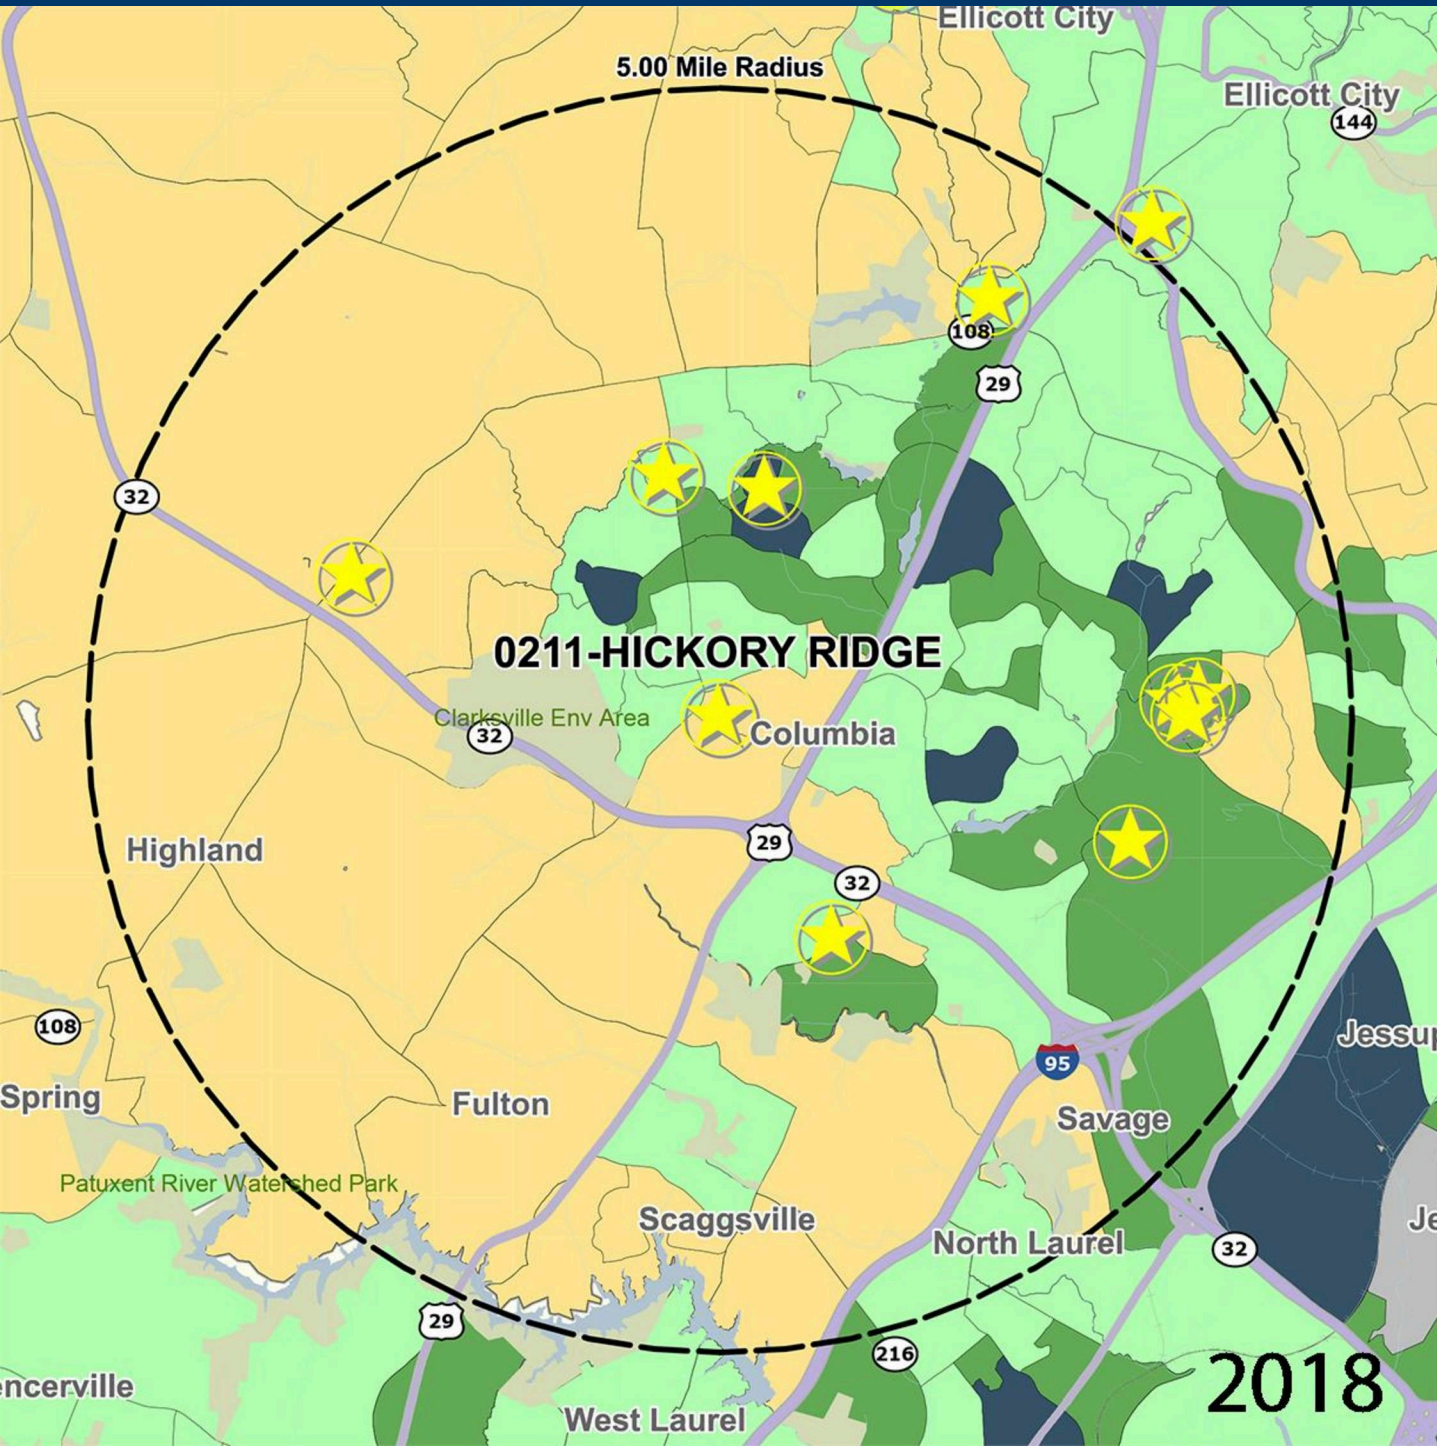

# HICKORY RIDGE

FREETOWN RD. & QUARTERSTAFF RD., COLUMBIA, MD

## DEMOGRAPHICS

2018 ESTIMATES	1-MILE	3-MILE	5-MILE
POPULATION	8,596	80,976	159,602
DAYTIME POP	9,889	112,198	213,944
HOUSEHOLDS	3,206	31,964	60,708
AVERAGE HH INCOME	\$161,371	\$129,487	\$135,113
MEDIAN HH INCOME	\$147,304	\$108,175	\$112,767
PER CAPITA INCOME	\$61,747	\$51,365	\$51,551