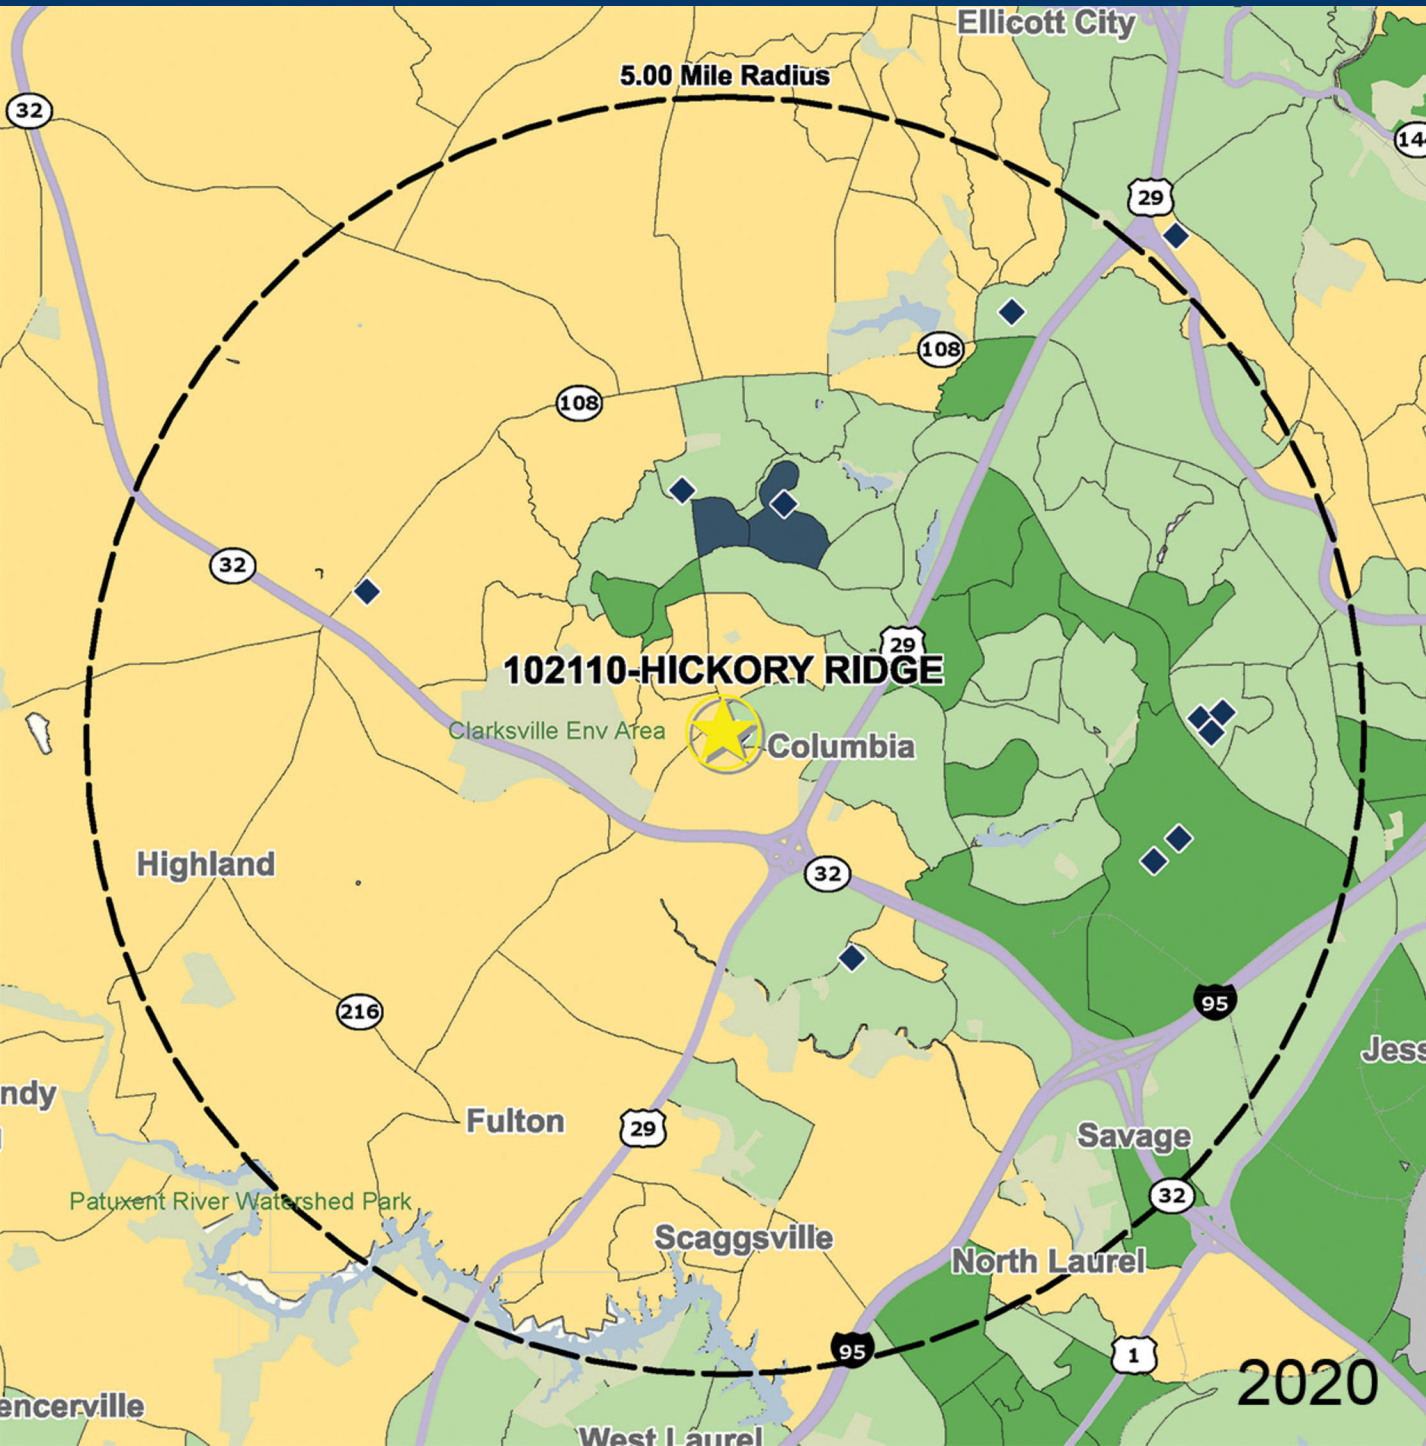

102110

HICKORY RIDGE

FREETOWN RD. & QUARTERSTAFF RD., COLUMBIA, MD

MANAGED BY AN AFFILIATE OF

DEMOGRAPHICS

2020 ESTIMATES	1-MILE	3-MILE	5-MILE
POPULATION	8,510	82,840	160,204
DAYTIME POP	9,993	118,437	225,859
HOUSEHOLDS	3,163	32,727	61,169
AVERAGE HH INCOME	\$154,754	\$135,934	\$143,112
MEDIAN HH INCOME	\$132,603	\$112,444	\$117,905
PER CAPITA INCOME	\$59,107	\$53,947	\$54,799

Trade Area Systems, Updates of 2010 Census Data by Synergos

Avg. HH Income

By Block Group

- \$150K and up
- \$100K - \$150K
- \$75K - \$100K
- \$50K - \$75K
- 0 - \$50K

Popstats, 4Q 2020, Trade Area Systems

2020