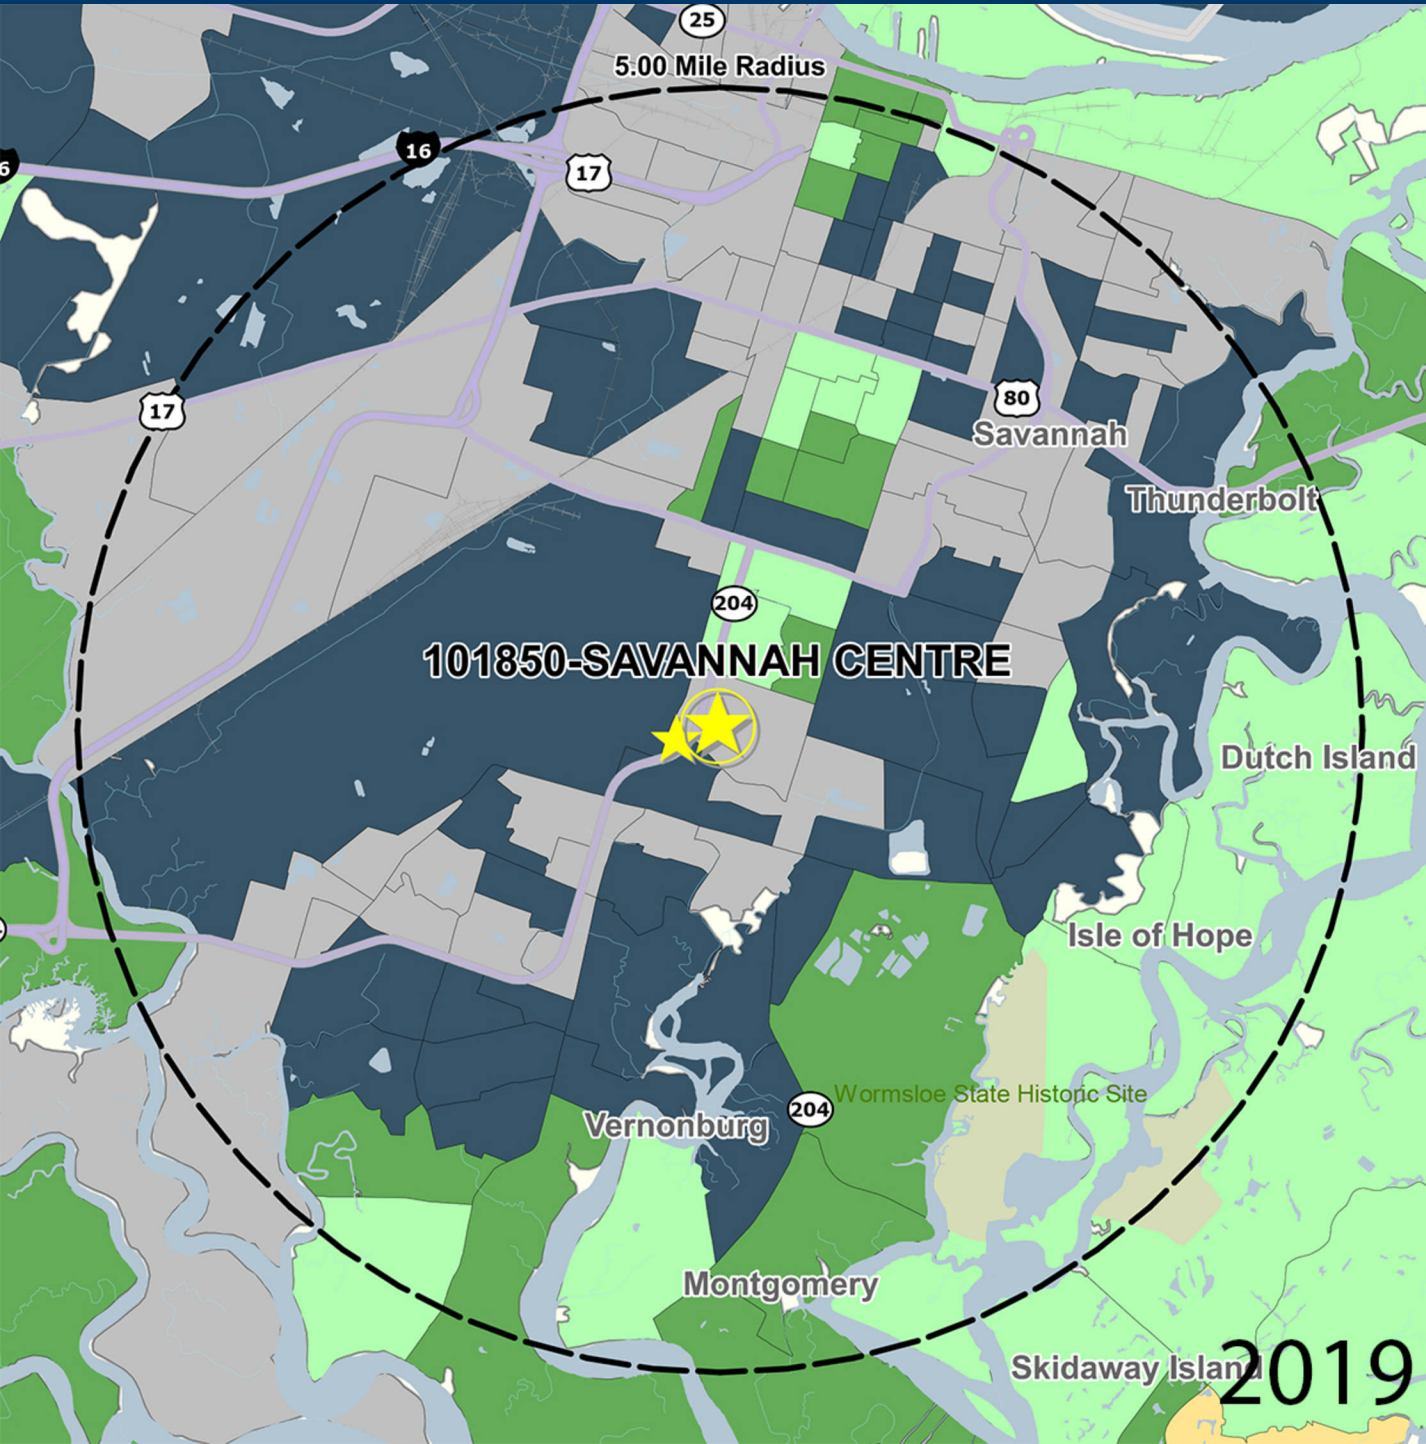

101850

# SAVANNAH CENTRE

EISENHOWER DR. & HODGSON MEMORIAL DR., SAVANNAH, GA

MANAGED BY AN AFFILIATE OF

## DEMOGRAPHICS

2019 ESTIMATES	1-MILE	3-MILE	5-MILE
POPULATION	5,726	65,096	145,012
DAYTIME POP	31,953	106,280	205,308
HOUSEHOLDS	2,494	25,247	56,545
AVERAGE HH INCOME	\$63,731	\$62,035	\$64,808
MEDIAN HH INCOME	\$50,046	\$44,800	\$44,082
PER CAPITA INCOME	\$28,555	\$25,128	\$26,387