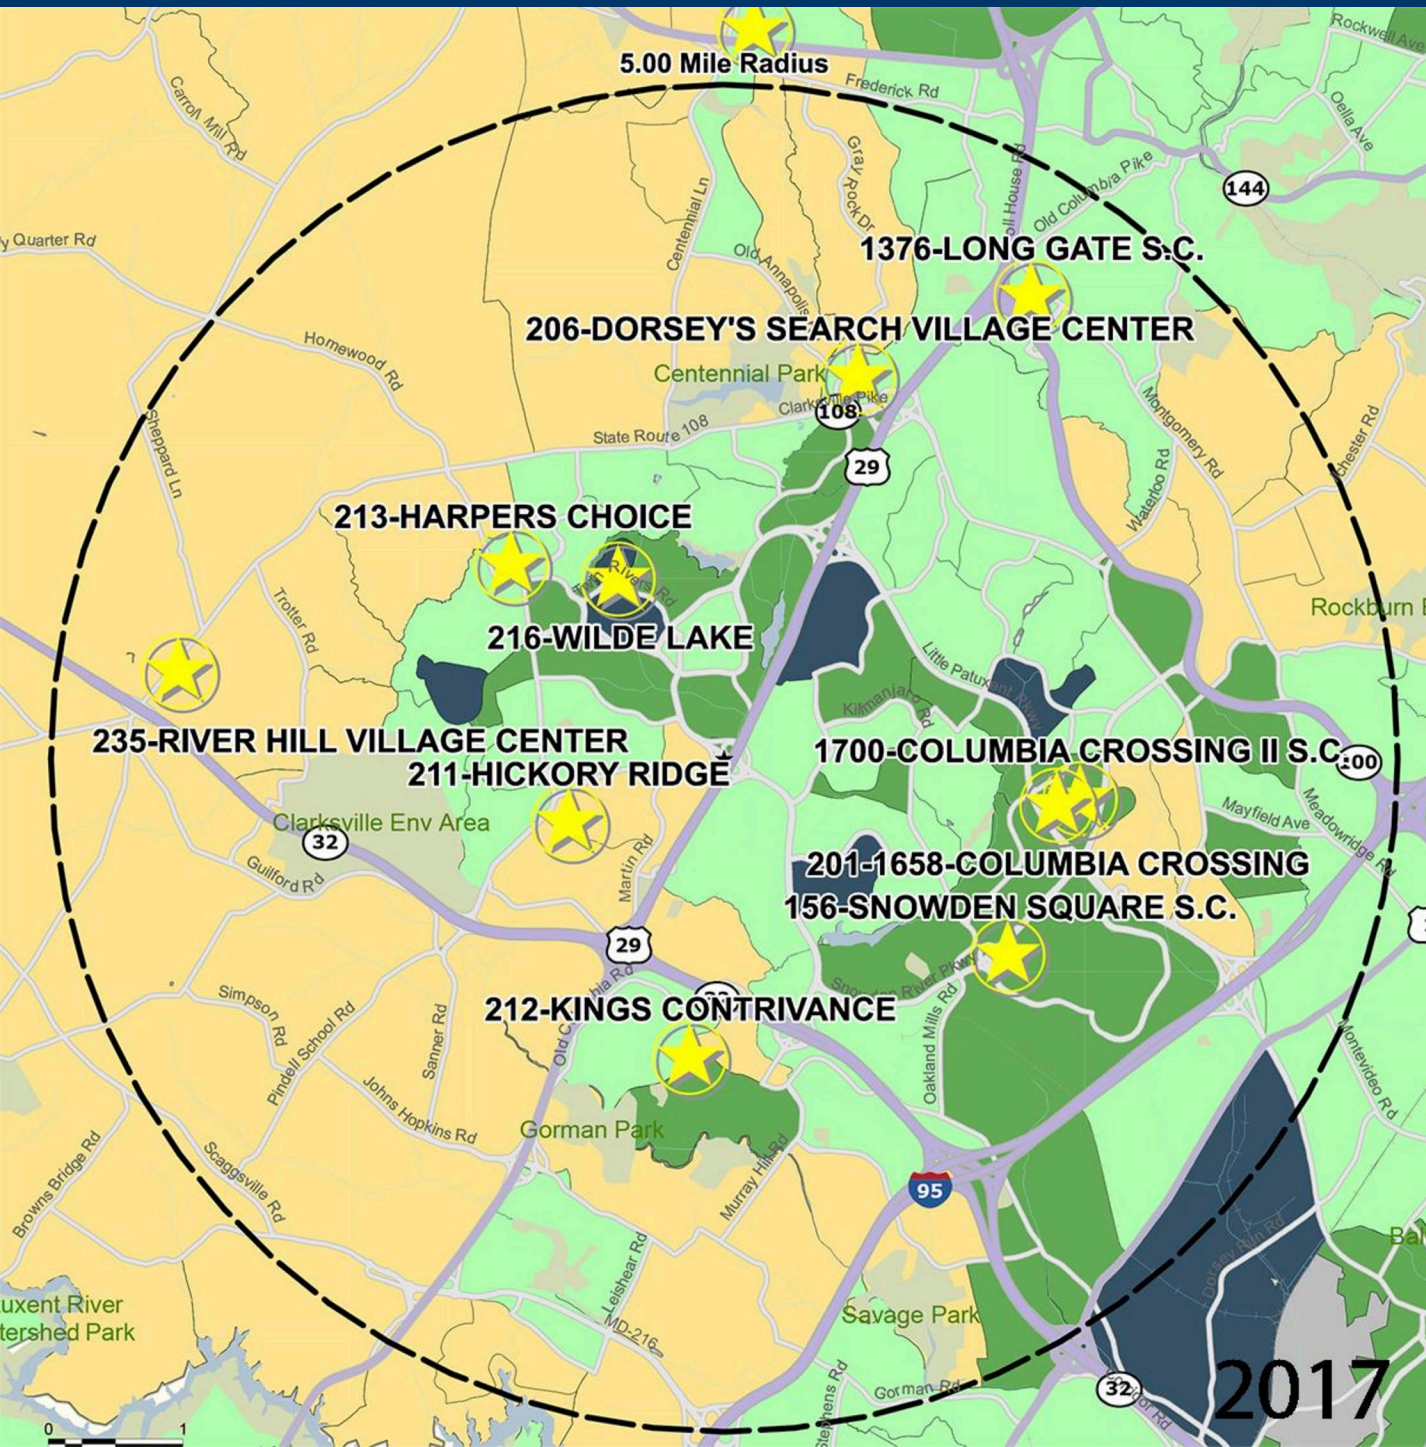

DORSEY'S SEARCH VILLAGE CENTER

DORSEY HALL DR. & COLUMBIA RD., ELLICOTT CITY, MD

DEMOGRAPHICS

2017 ESTIMATES	1-MILE	3-MILE	5-MILE
POPULATION	8,790	87,572	191,893
DAYTIME POP	7,386	102,172	229,261
HOUSEHOLDS	3,663	34,331	73,499
AVERAGE HH INCOME	\$120,651	\$124,635	\$130,059
MEDIAN HH INCOME	\$102,758	\$105,889	\$109,954
PER CAPITA INCOME	\$50,304	\$48,970	\$50,010

Trade Area Systems, Updates of 2010 Census Data by Synergos

Average Household Income by Block Group

Popstats, 4Q 2016, Trade Area Systems

2017