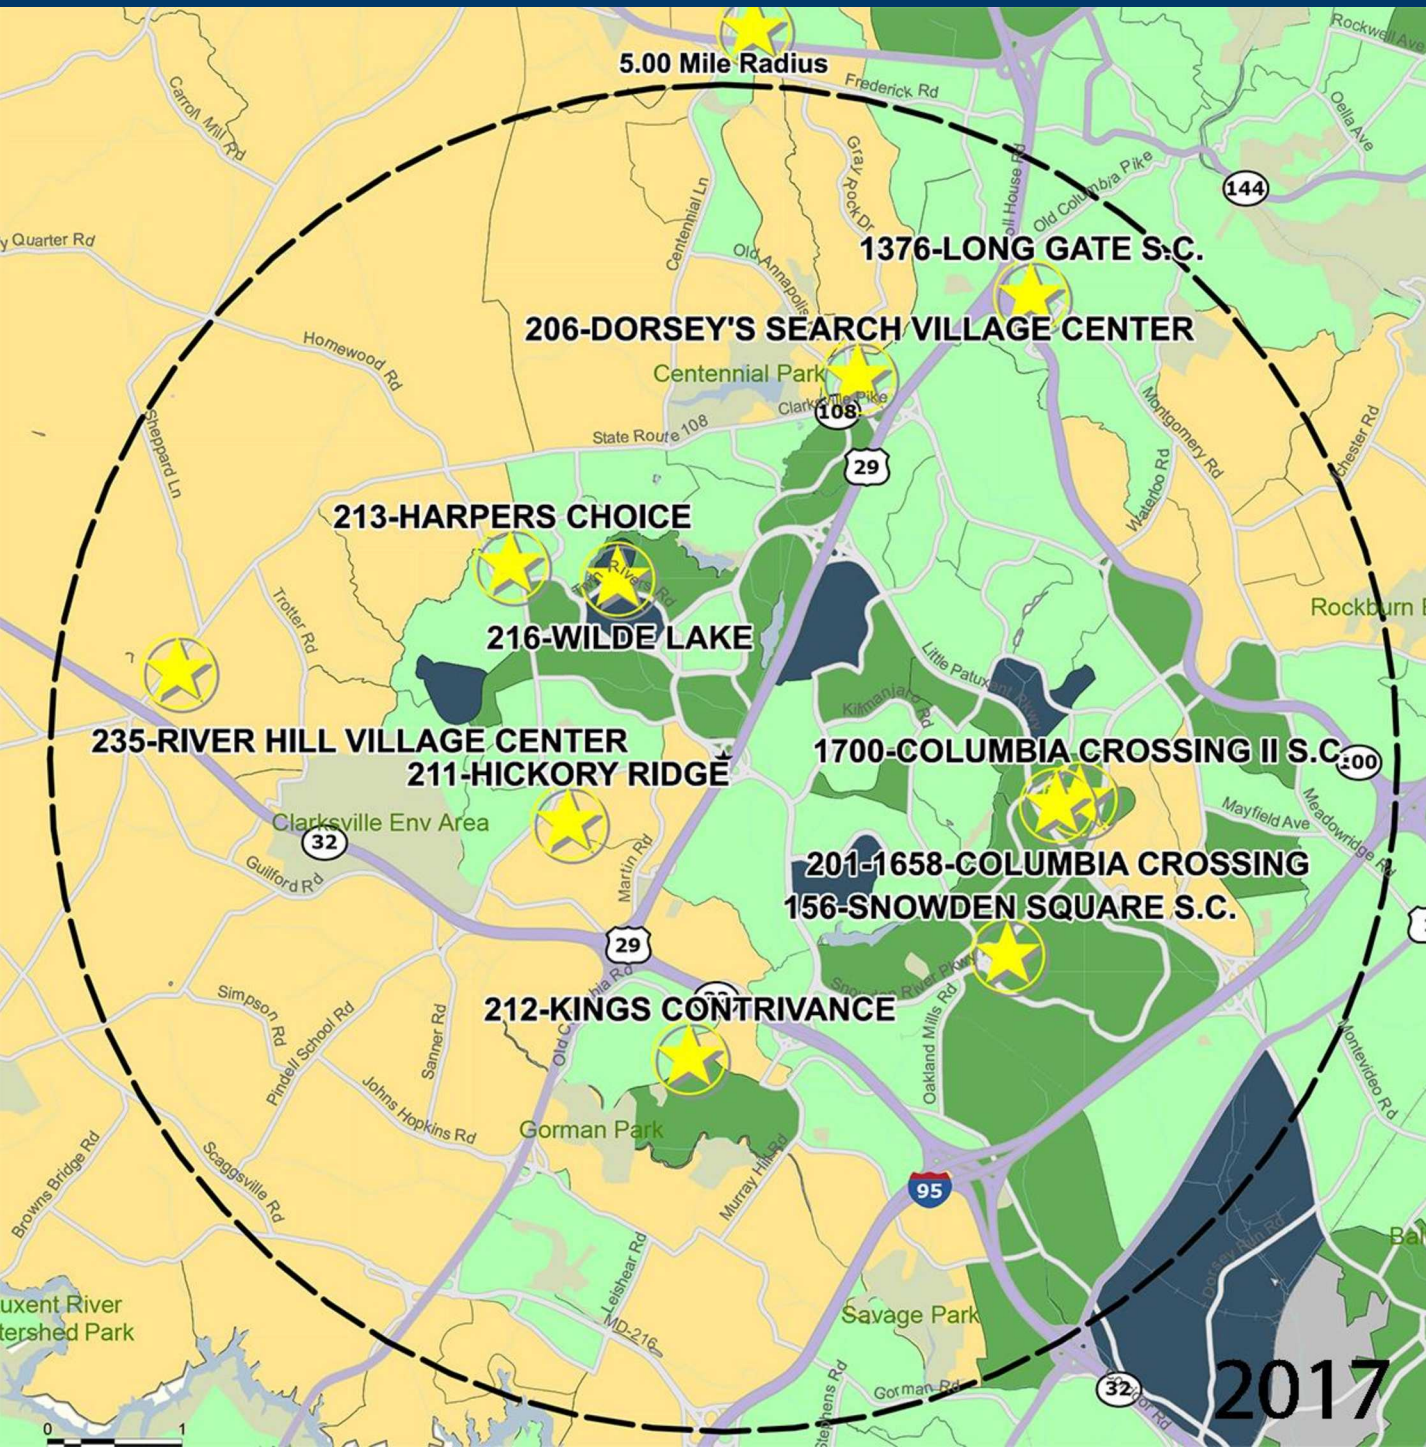

# DORSEY'S SEARCH VILLAGE CENTER

DORSEY HALL DR. & COLUMBIA RD., ELLICOTT CITY, MD

## DEMOGRAPHICS

2017 ESTIMATES	1-MILE	3-MILE	5-MILE
POPULATION	8,790	87,572	191,893
DAYTIME POP	7,386	102,172	229,261
HOUSEHOLDS	3,663	34,331	73,499
AVERAGE HH INCOME	\$120,651	\$124,635	\$130,059
MEDIAN HH INCOME	\$102,758	\$105,889	\$109,954
PER CAPITA INCOME	\$50,304	\$48,970	\$50,010

Trade Area Systems, Updates of 2010 Census Data by Synergos

Average Household Income  
by Block Group

Popstats, 4Q 2016, Trade Area Systems