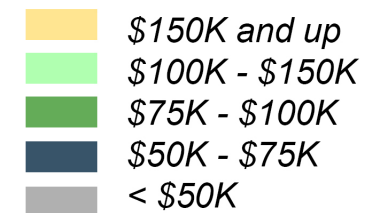

Average Household Income by Block Group

Popstats, 4Q 2016, Trade Area Systems

2018