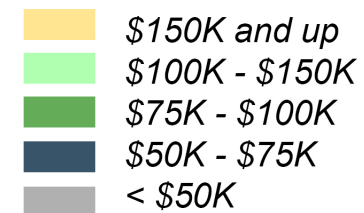

Average Household Income by Block Group

Popstats, 4Q 2016, Trade Area Systems

2018