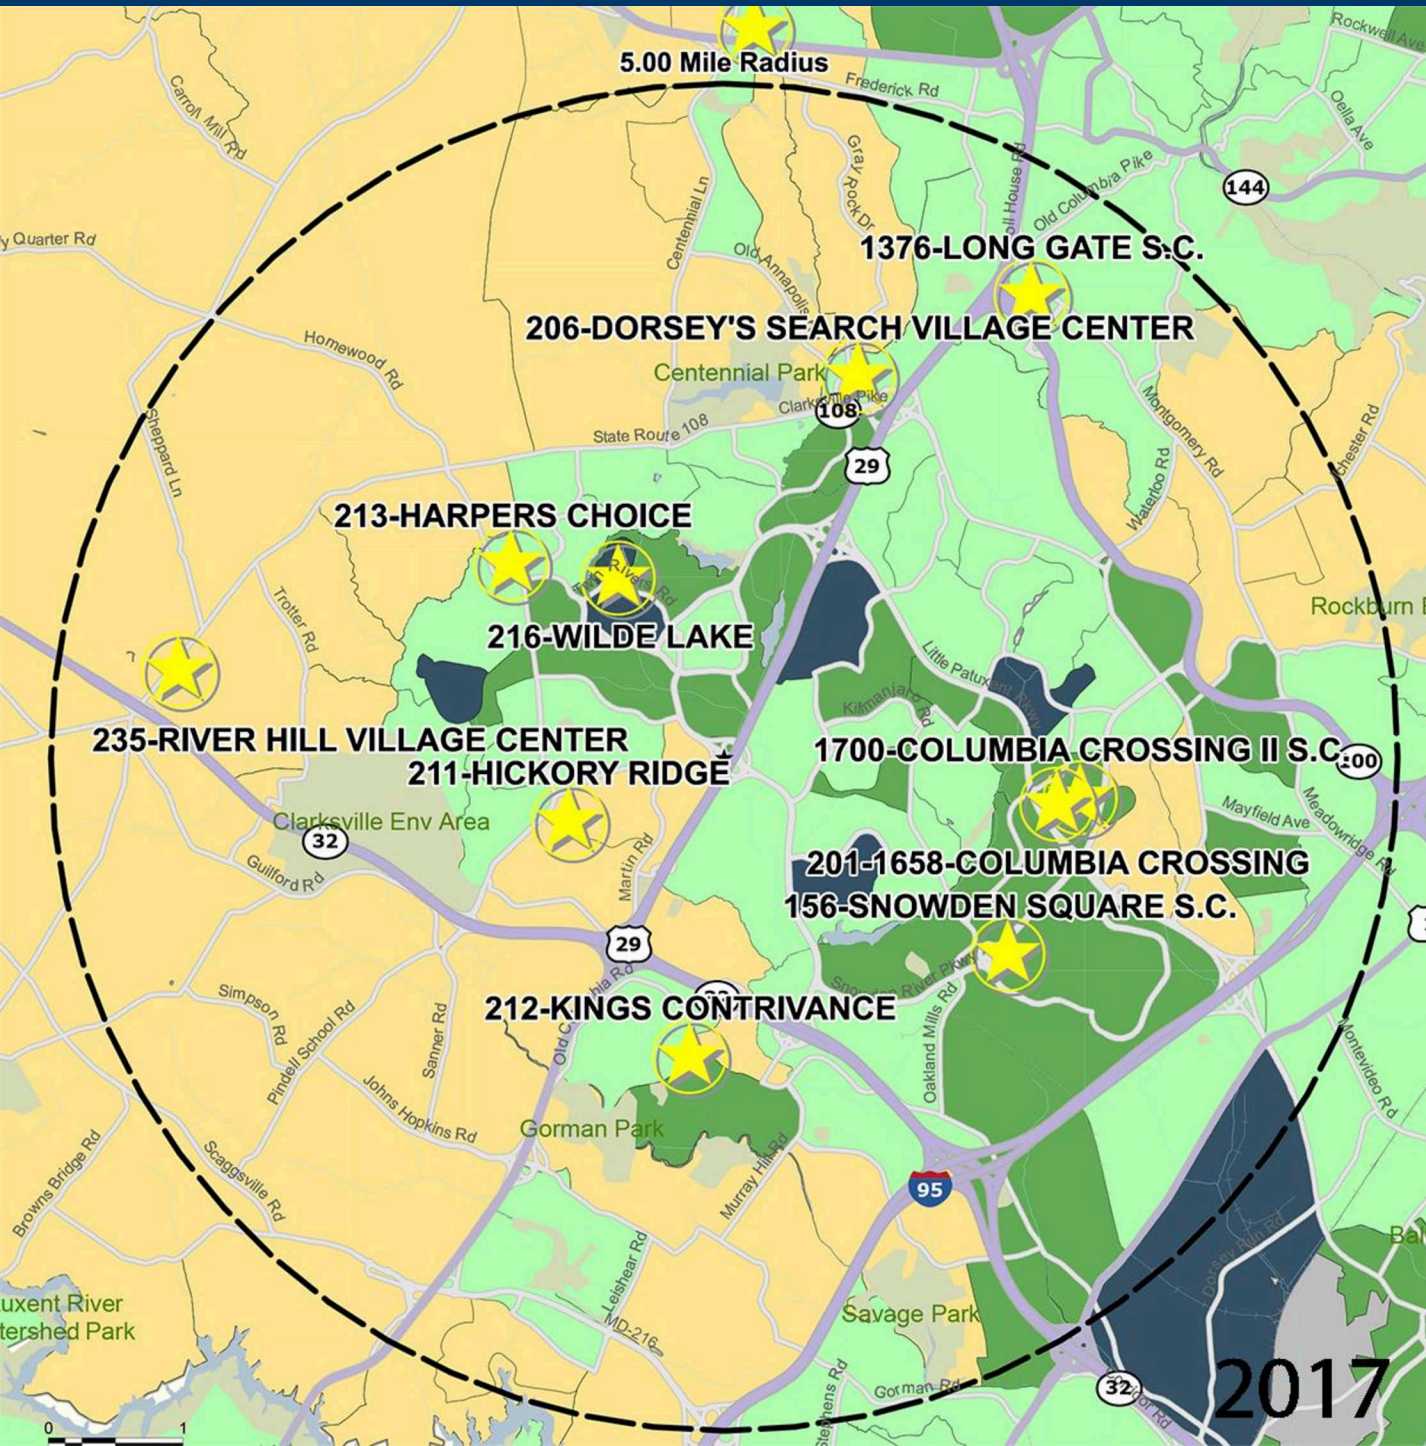

# COLUMBIA CROSSING

DOBBIN RD. & MARYLAND RTE. 175, COLUMBIA, MD

## DEMOGRAPHICS

2017 ESTIMATES	1-MILE	3-MILE	5-MILE
POPULATION	12,534	90,043	196,413
DAYTIME POP	16,944	132,566	269,826
HOUSEHOLDS	5,026	34,431	73,490
AVERAGE HH INCOME	\$108,972	\$116,294	\$121,551
MEDIAN HH INCOME	\$98,702	\$102,517	\$104,760
PER CAPITA INCOME	\$43,725	\$44,675	\$45,810

Trade Area Systems, Updates of 2010 Census Data by Synergos

Average Household Income by Block Group

Popstats, 4Q 2016, Trade Area Systems

2017