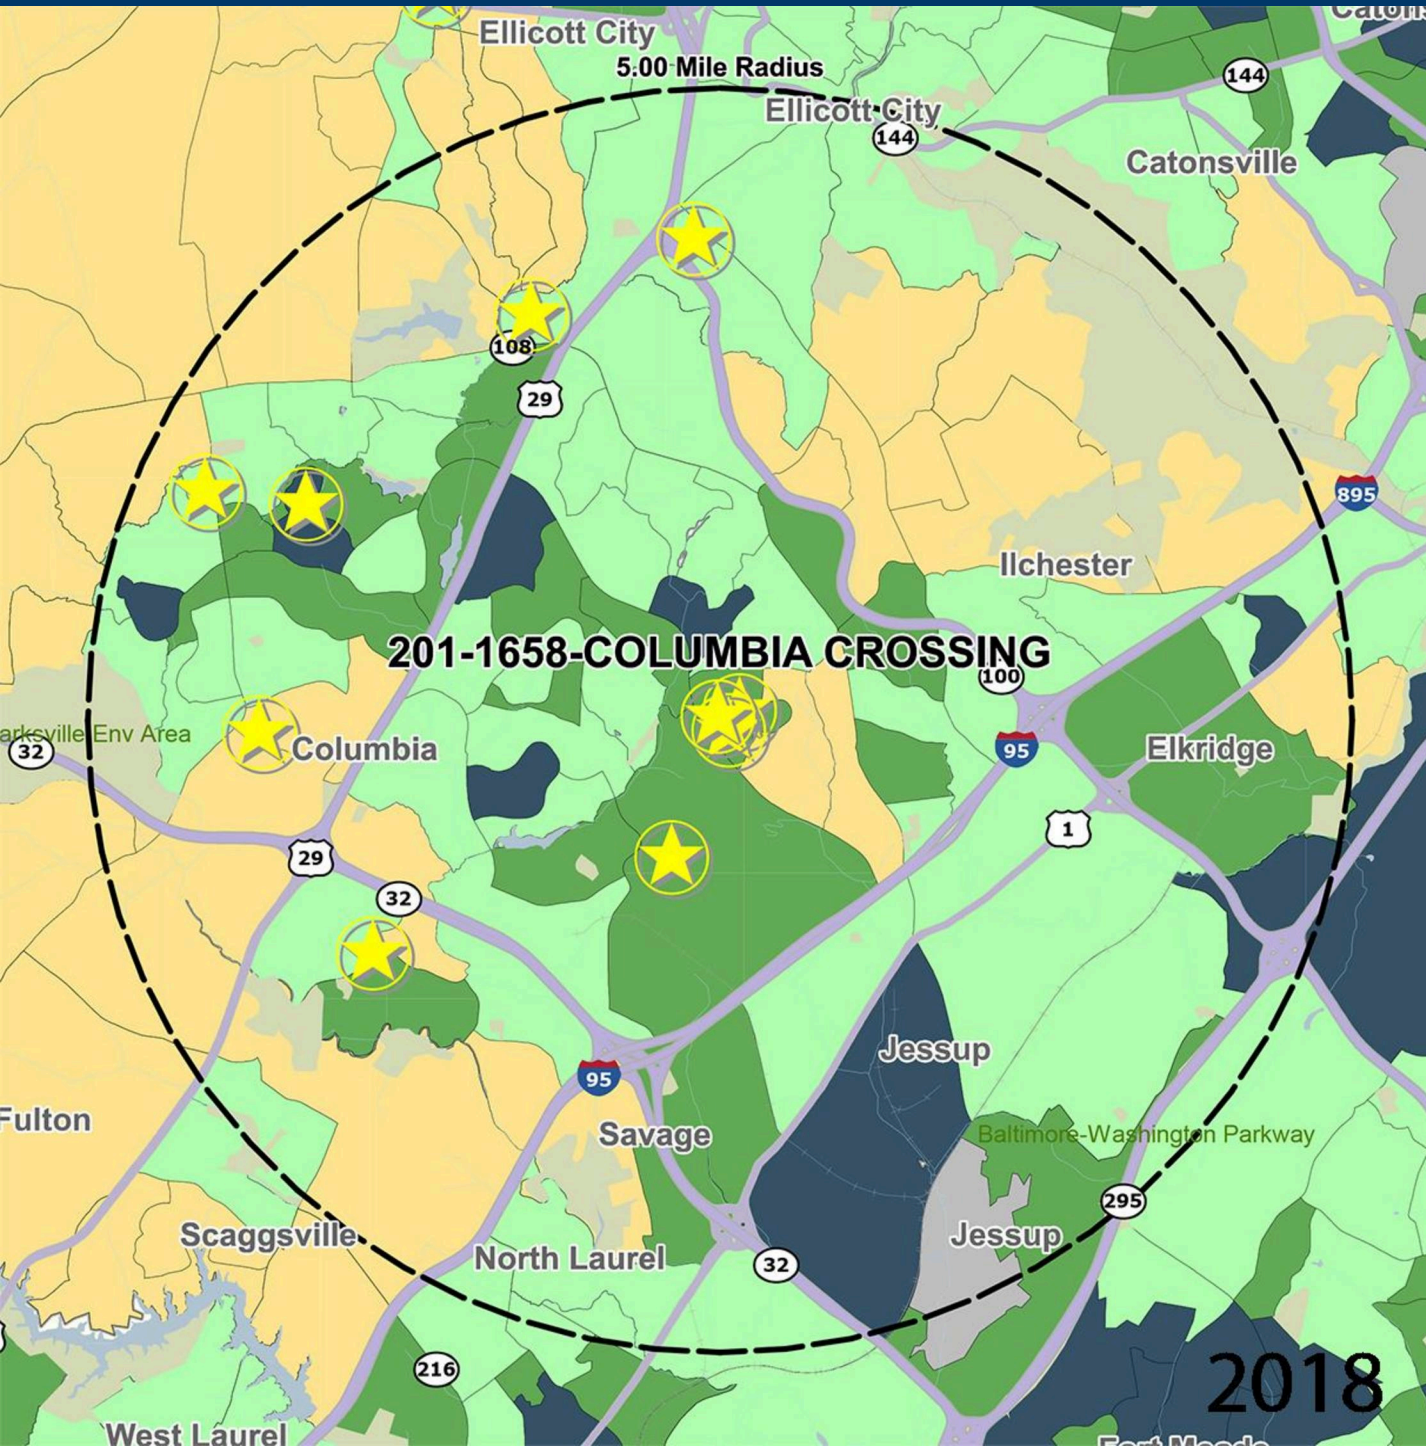

# COLUMBIA CROSSING

DOBBIN RD. & MARYLAND RTE. 175, COLUMBIA, MD

## DEMOGRAPHICS

2018 ESTIMATES	1-MILE	3-MILE	5-MILE
POPULATION	13,237	91,073	199,456
DAYTIME POP	15,423	135,041	281,176
HOUSEHOLDS	5,311	34,828	74,557
AVERAGE HH INCOME	\$109,853	\$117,851	\$124,074
MEDIAN HH INCOME	\$99,120	\$103,862	\$106,796
PER CAPITA INCOME	\$44,115	\$45,245	\$46,706

Trade Area Systems, Updates of 2010 Census Data by Synergos

Average Household Income by Block Group

Popstats, 4Q 2016, Trade Area Systems

2018