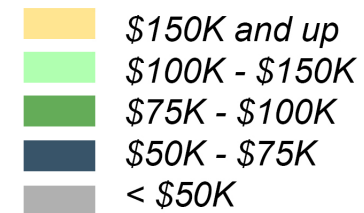

Average Household Income by Block Group

Popstats, 4Q 2016, Trade Area Systems

2017