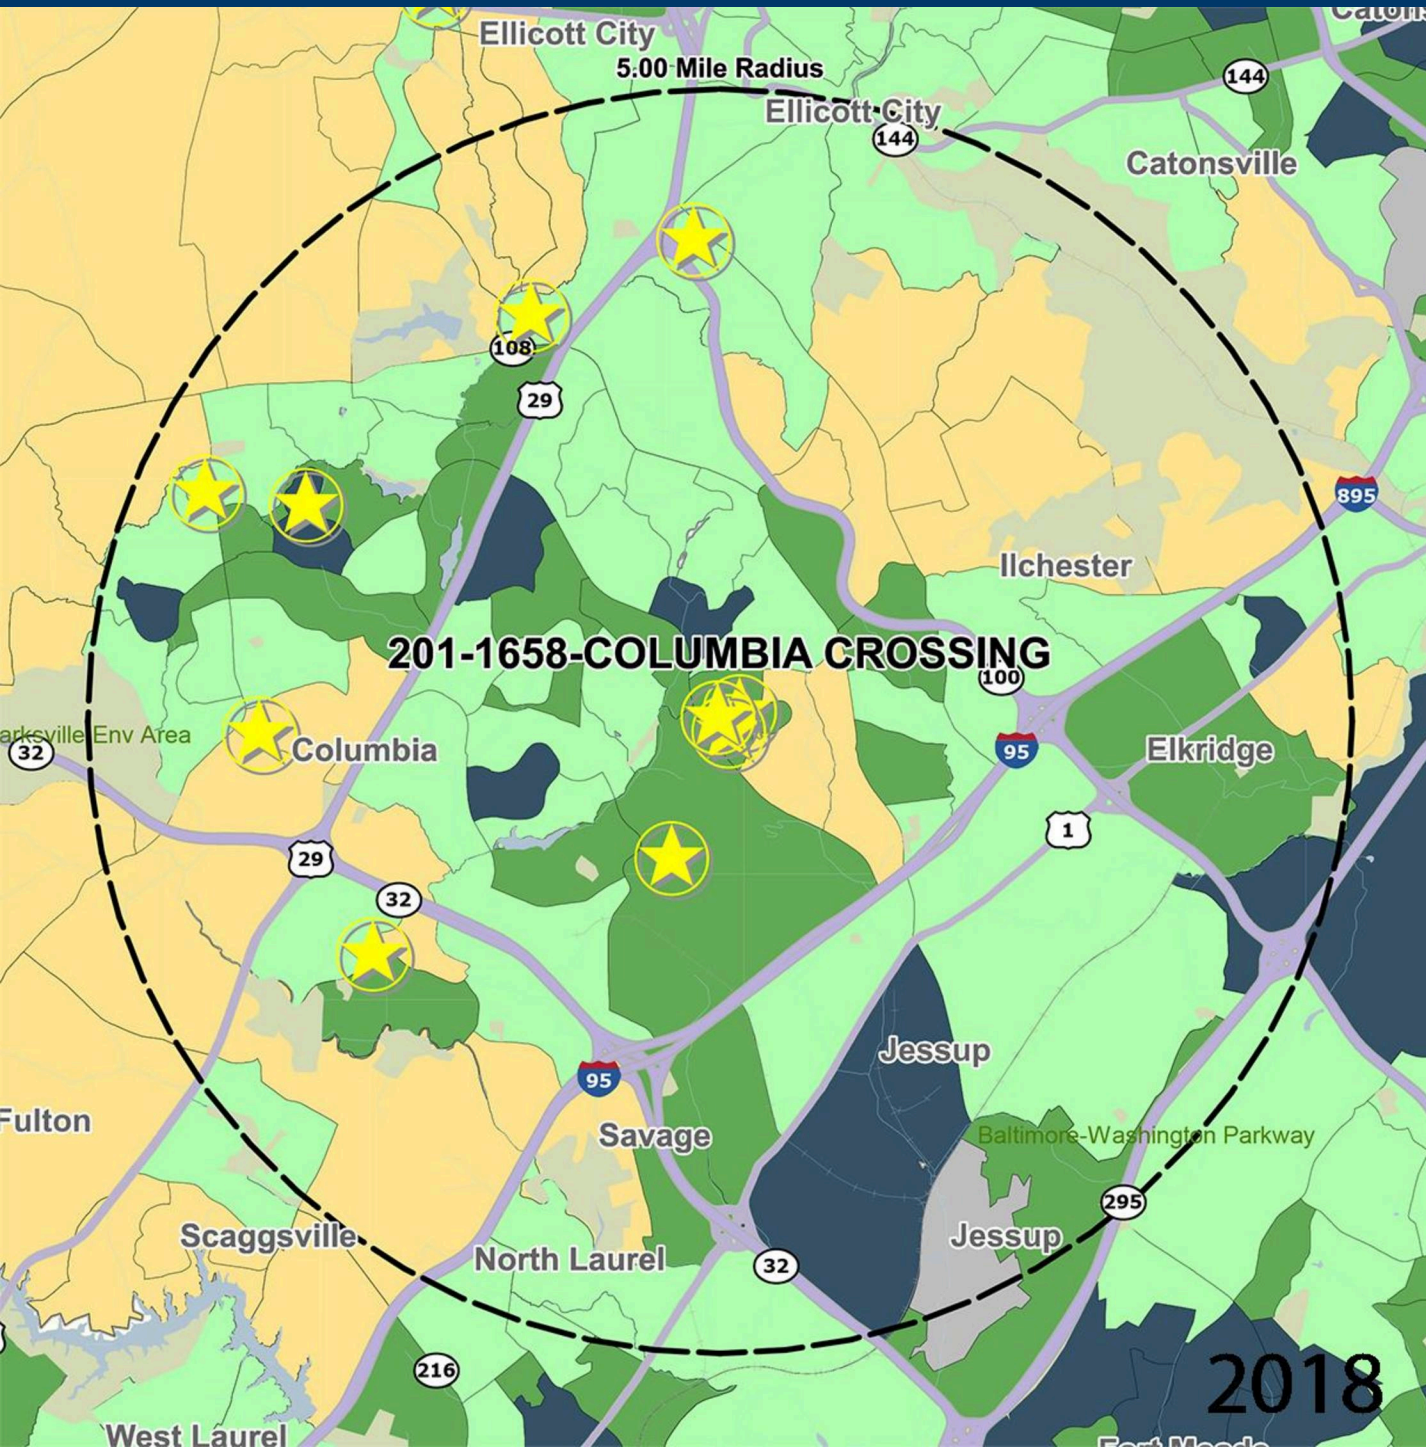

# COLUMBIA CROSSING

DOBBIN RD. & MARYLAND RTE. 175, COLUMBIA, MD

## DEMOGRAPHICS

2018 ESTIMATES	1-MILE	3-MILE	5-MILE
POPULATION	13,237	91,073	199,456
DAYTIME POP	15,423	135,041	281,176
HOUSEHOLDS	5,311	34,828	74,557
AVERAGE HH INCOME	\$109,853	\$117,851	\$124,074
MEDIAN HH INCOME	\$99,120	\$103,862	\$106,796
PER CAPITA INCOME	\$44,115	\$45,245	\$46,706

Trade Area Systems, Updates of 2010 Census Data by Synergos