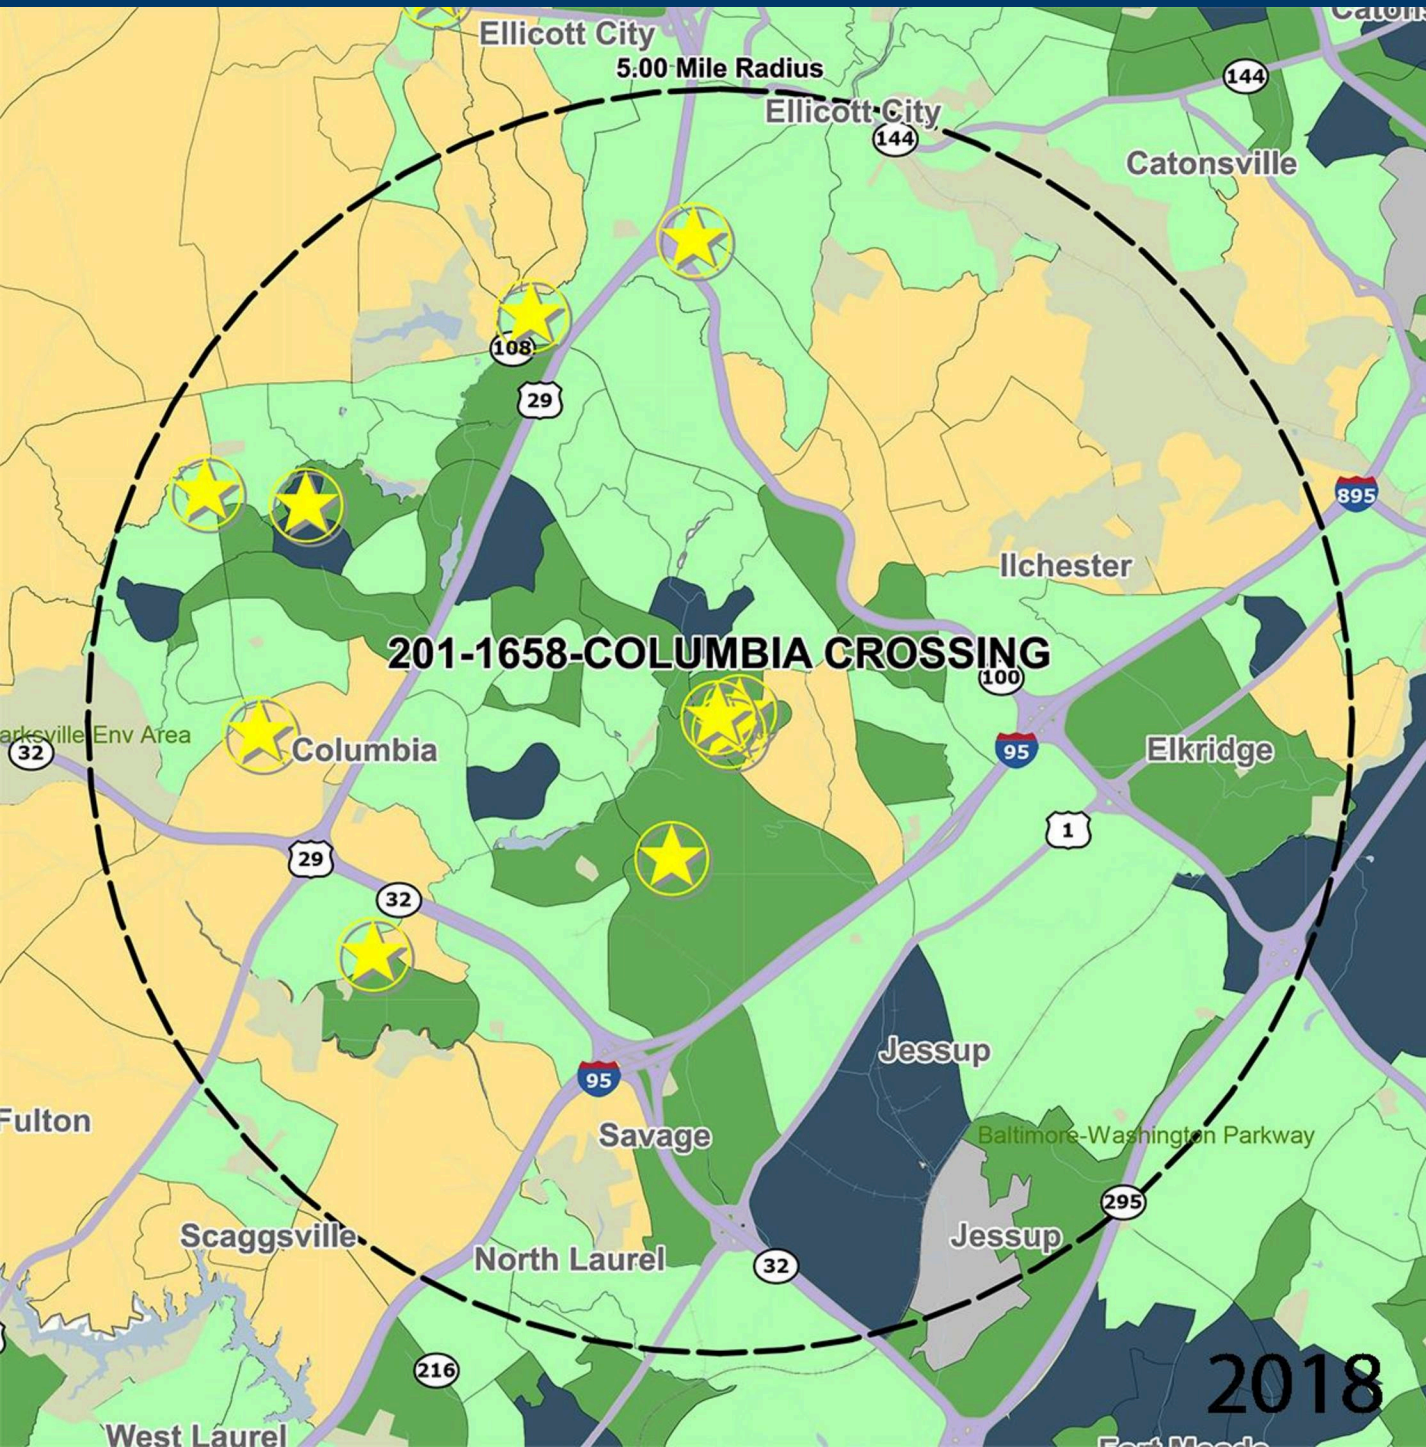

COLUMBIA CROSSING

DOBBIN RD. & MARYLAND RTE. 175, COLUMBIA, MD

DEMOGRAPHICS

2018 ESTIMATES	1-MILE	3-MILE	5-MILE
POPULATION	13,237	91,073	199,456
DAYTIME POP	15,423	135,041	281,176
HOUSEHOLDS	5,311	34,828	74,557
AVERAGE HH INCOME	\$109,853	\$117,851	\$124,074
MEDIAN HH INCOME	\$99,120	\$103,862	\$106,796
PER CAPITA INCOME	\$44,115	\$45,245	\$46,706

Trade Area Systems, Updates of 2010 Census Data by Synergos

Average Household Income by Block Group

Popstats, 4Q 2018, Trade Area Systems