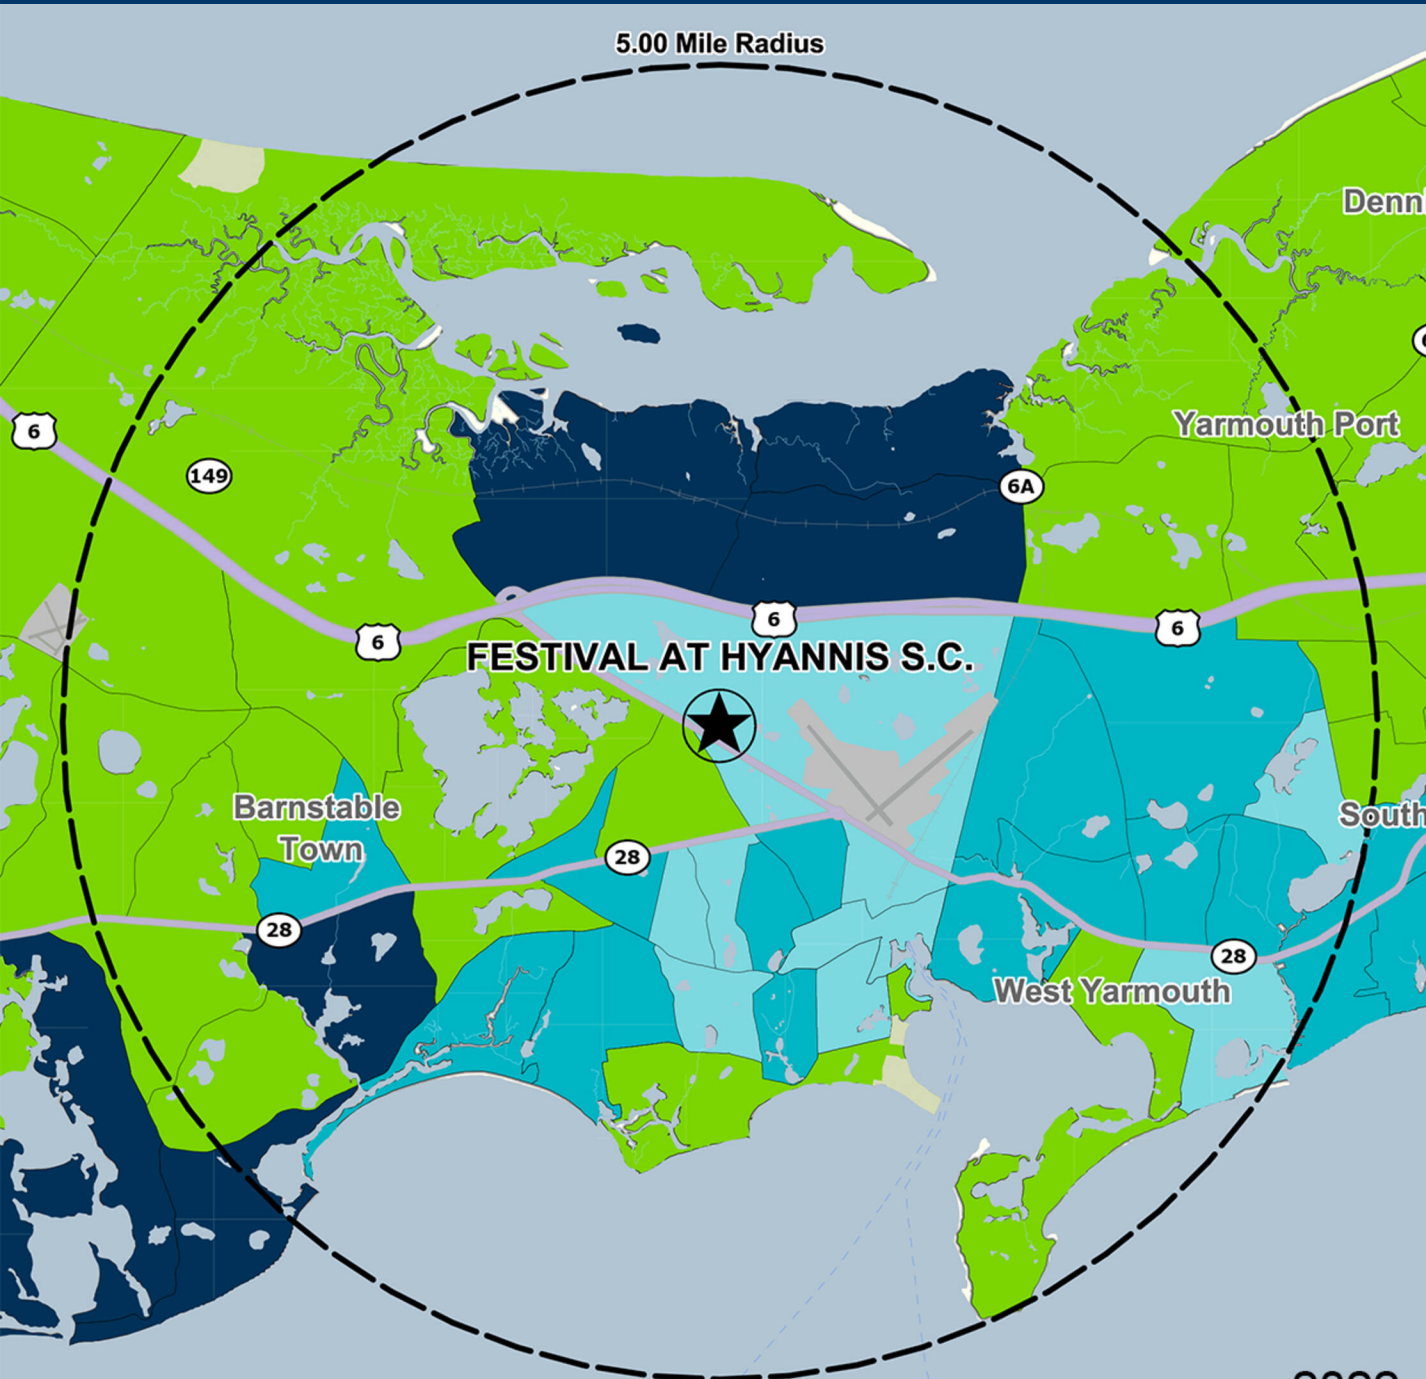

FESTIVAL AT HYANNIS S.C.

YANNOUGH RD. & INDEPENDENCE DR., HYANNIS, MA

DEMOGRAPHICS

2022 ESTIMATES	1-MILE	3-MILE	5-MILE
POPULATION	2,896	27,436	48,463
DAYTIME POP	6,831	41,835	56,578
HOUSEHOLDS	1,216	12,003	21,199
AVERAGE HH INCOME	\$99,839	\$99,944	\$105,207
MEDIAN HH INCOME	\$61,413	\$70,553	\$76,454
PER CAPITA INCOME	\$42,665	\$44,139	\$46,274

Trade Area Systems, Updates of 2010 Census Data by Synergos

Average Household Income

By Block Group

- \$150K and up
- \$100K - \$150K
- \$75K - \$100K
- \$50K - \$75K
- 0 - \$50K

Popstats, 4Q 2022, Trade Area Systems