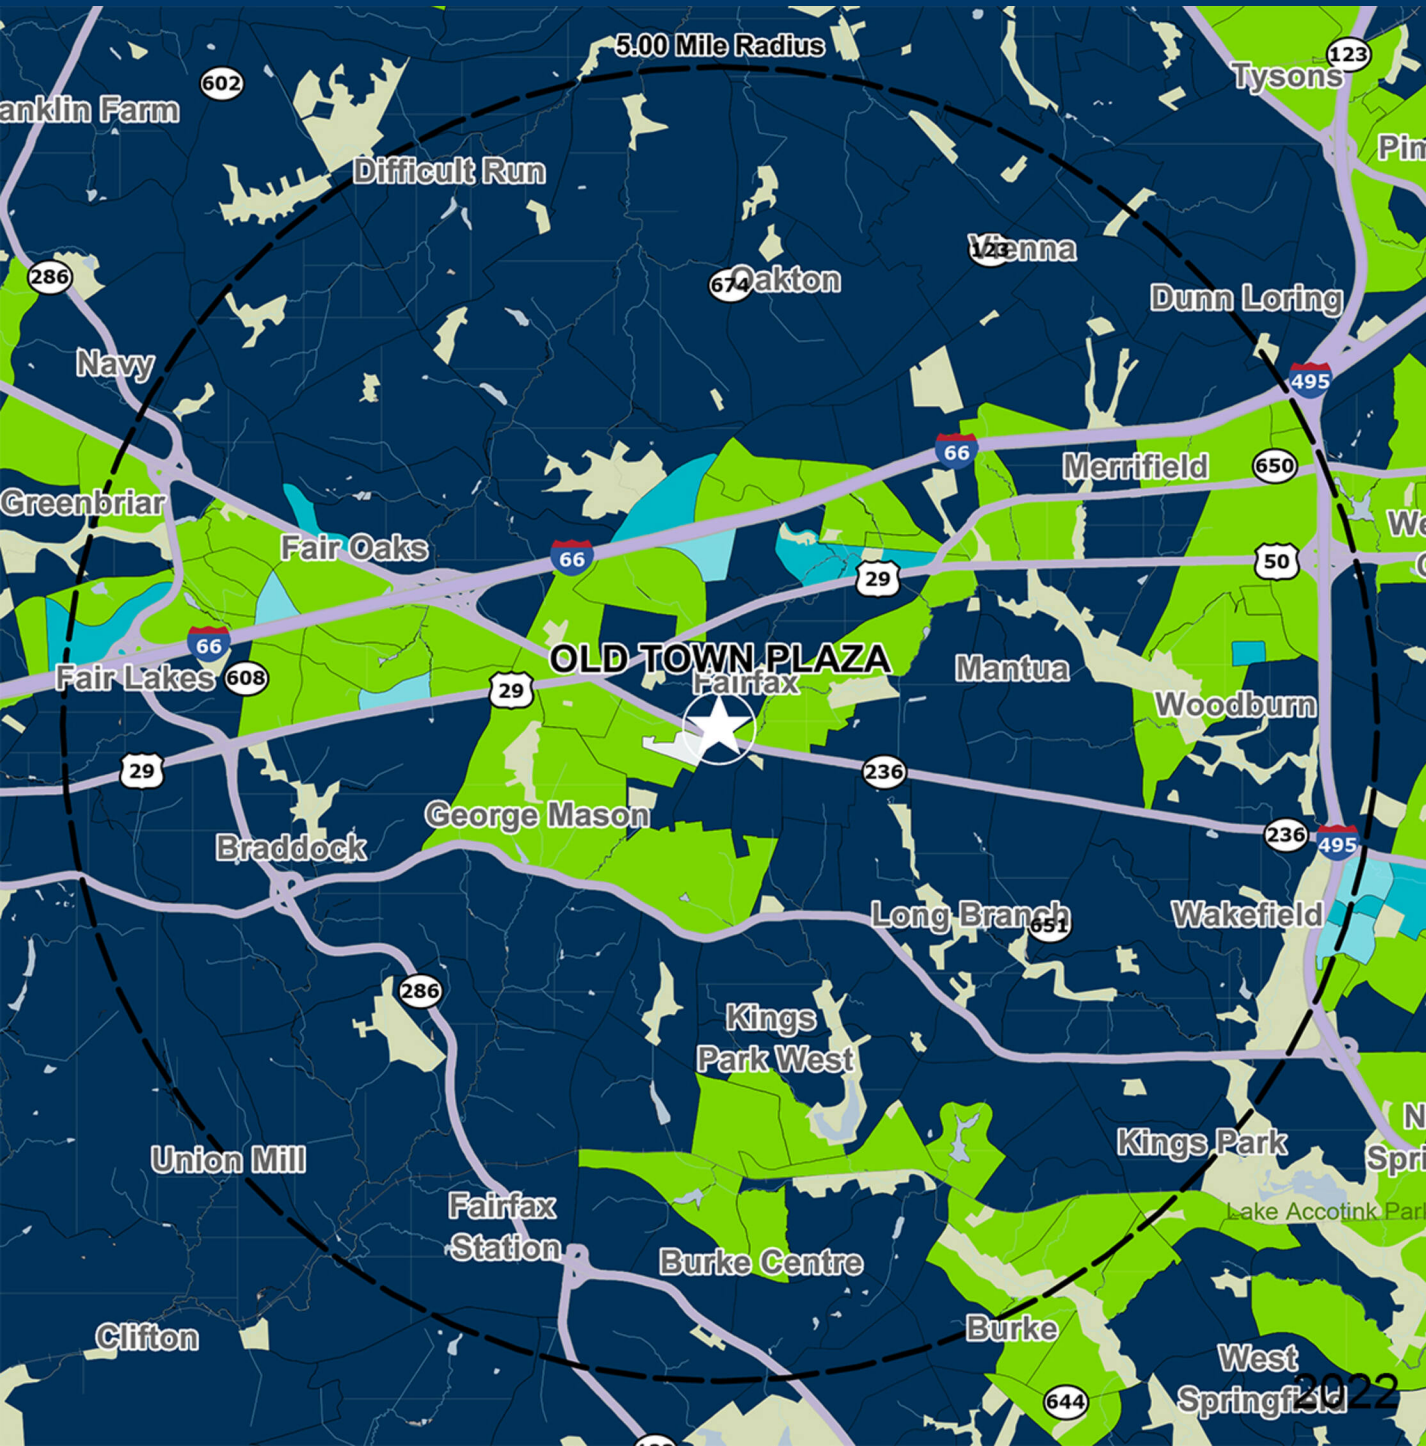

# OLD TOWN PLAZA

UNIVERSITY BLVD. & CHAIN BRIDGE RD., FAIRFAX, VA

## DEMOGRAPHICS

2022 ESTIMATES	1-MILE	3-MILE	5-MILE
POPULATION	17,196	113,608	274,195
DAYTIME POP	79,416	178,294	415,155
HOUSEHOLDS	5,140	40,282	99,419
AVERAGE HH INCOME	\$155,071	\$162,302	\$174,159
MEDIAN HH INCOME	\$127,817	\$134,714	\$143,534
PER CAPITA INCOME	\$49,710	\$58,479	\$63,632