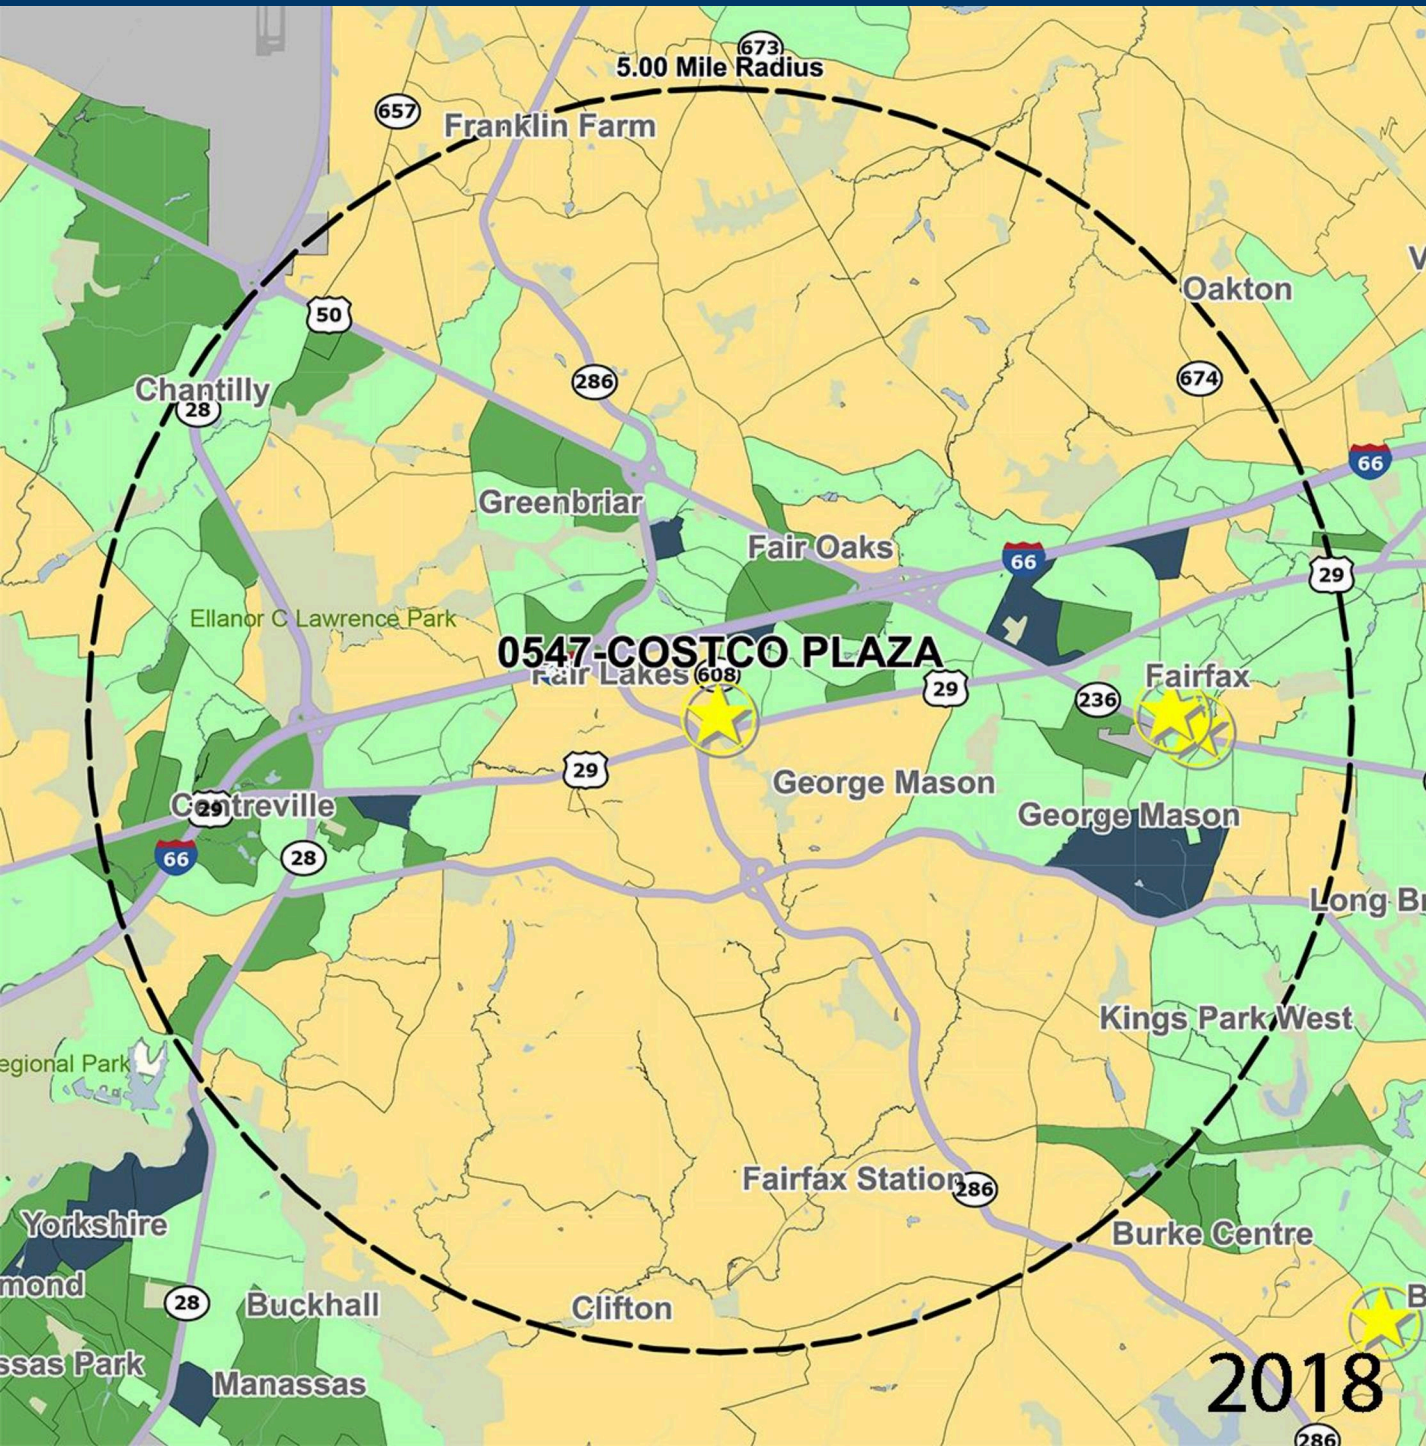

105470

COSTCO PLAZA

W. OX RD. (RTE. 608) & LEE HWY. (RTE. 29), FAIRFAX, VA

MANAGED BY AN AFFILIATE OF

DEMOGRAPHICS

2018 ESTIMATES	1-MILE	3-MILE	5-MILE
POPULATION	11,426	92,883	249,489
DAYTIME POP	10,450	100,034	302,431
HOUSEHOLDS	4,840	36,062	88,004
AVERAGE HH INCOME	\$127,333	\$141,991	\$148,245
MEDIAN HH INCOME	\$107,063	\$116,470	\$120,109
PER CAPITA INCOME	\$54,267	\$55,324	\$52,686

Trade Area Systems, Updates of 2010 Census Data by Synergos

Average Household Income
by Block Group

Popstats, 4Q 2018, Trade Area Systems

2018