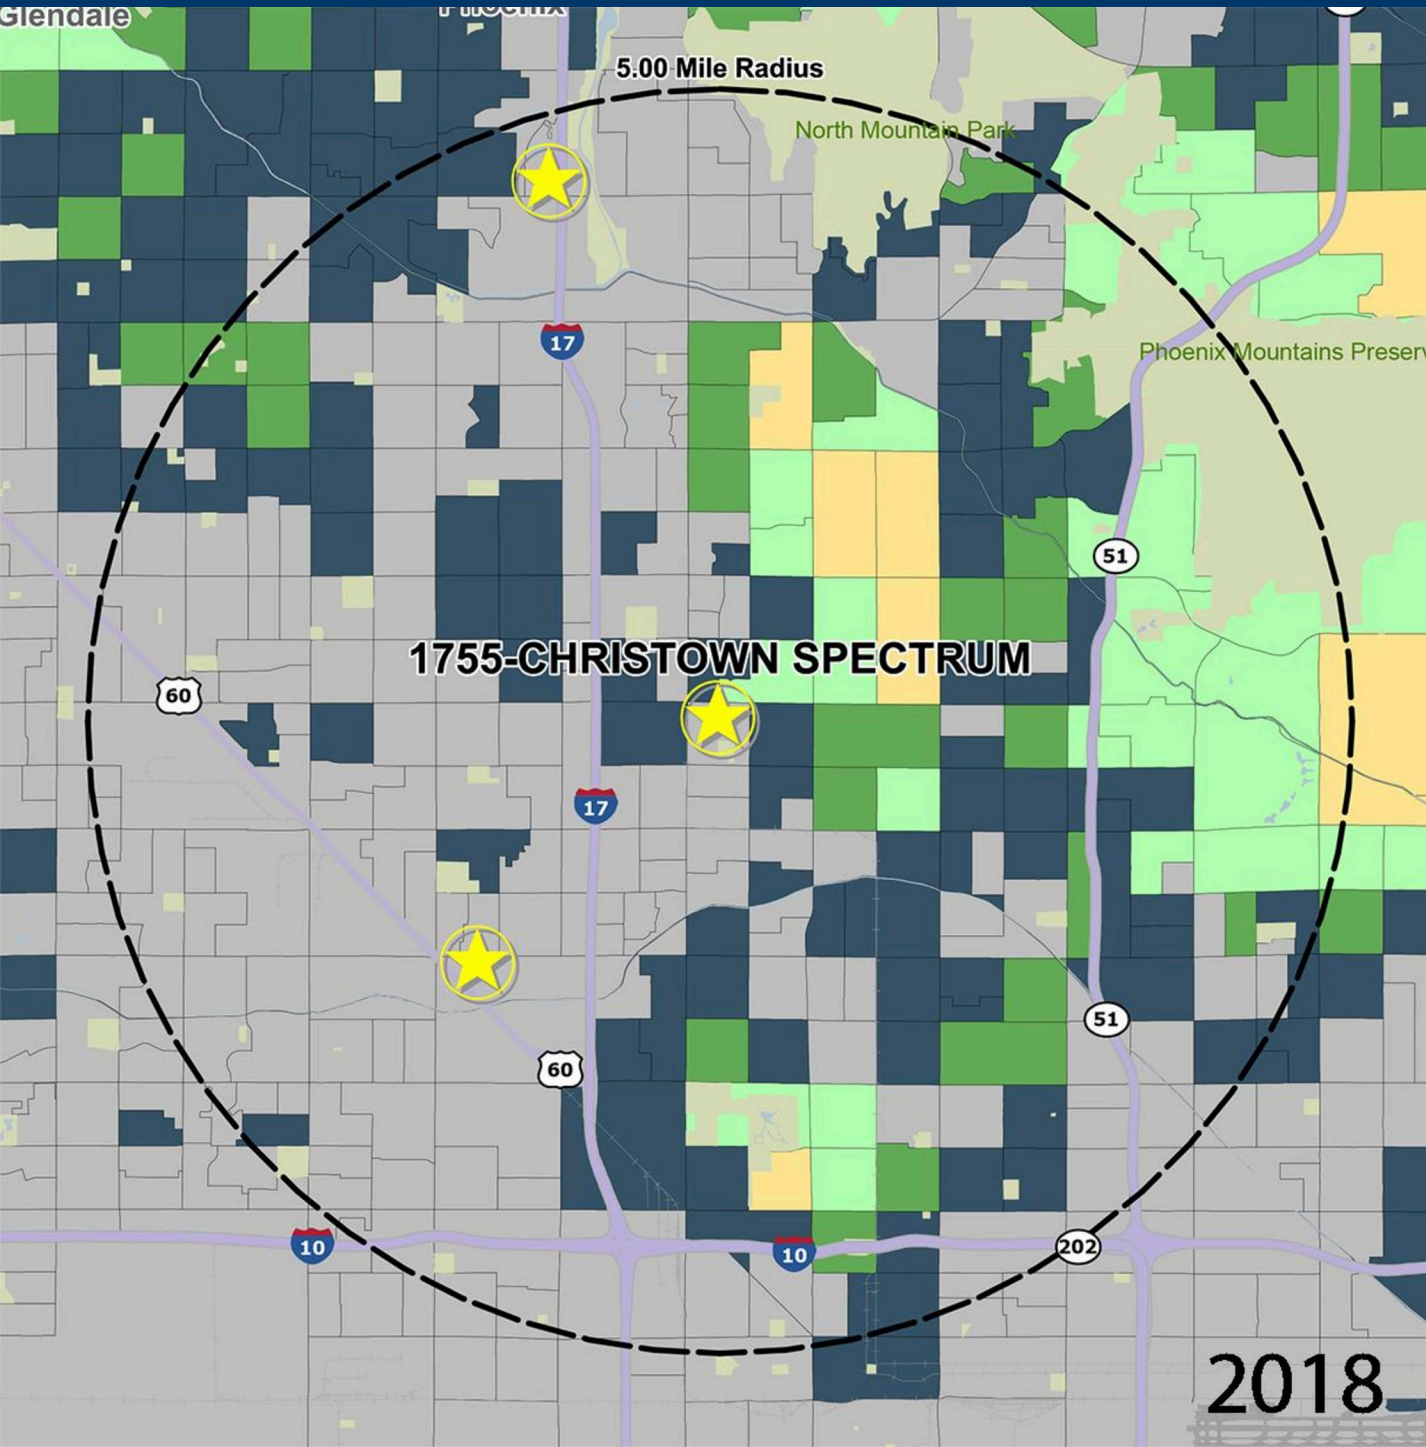

17550

CHRISTOWN SPECTRUM

WEST BETHANY HOME RD. & 19TH AVE., PHOENIX, AZ

MANAGED BY AN AFFILIATE OF

DEMOGRAPHICS

2018 ESTIMATES	1-MILE	3-MILE	5-MILE
POPULATION	22,985	195,966	463,894
DAYTIME POP	22,425	274,279	720,908
HOUSEHOLDS	9,238	76,310	176,322
AVERAGE HH INCOME	\$59,166	\$63,455	\$63,722
MEDIAN HH INCOME	\$44,025	\$43,418	\$43,438
PER CAPITA INCOME	\$23,882	\$24,945	\$24,455

Trade Area Systems, Updates of 2010 Census Data by Synergos

Average Household Income
by Block Group

Popstats, 4Q 2018, Trade Area Systems

2018