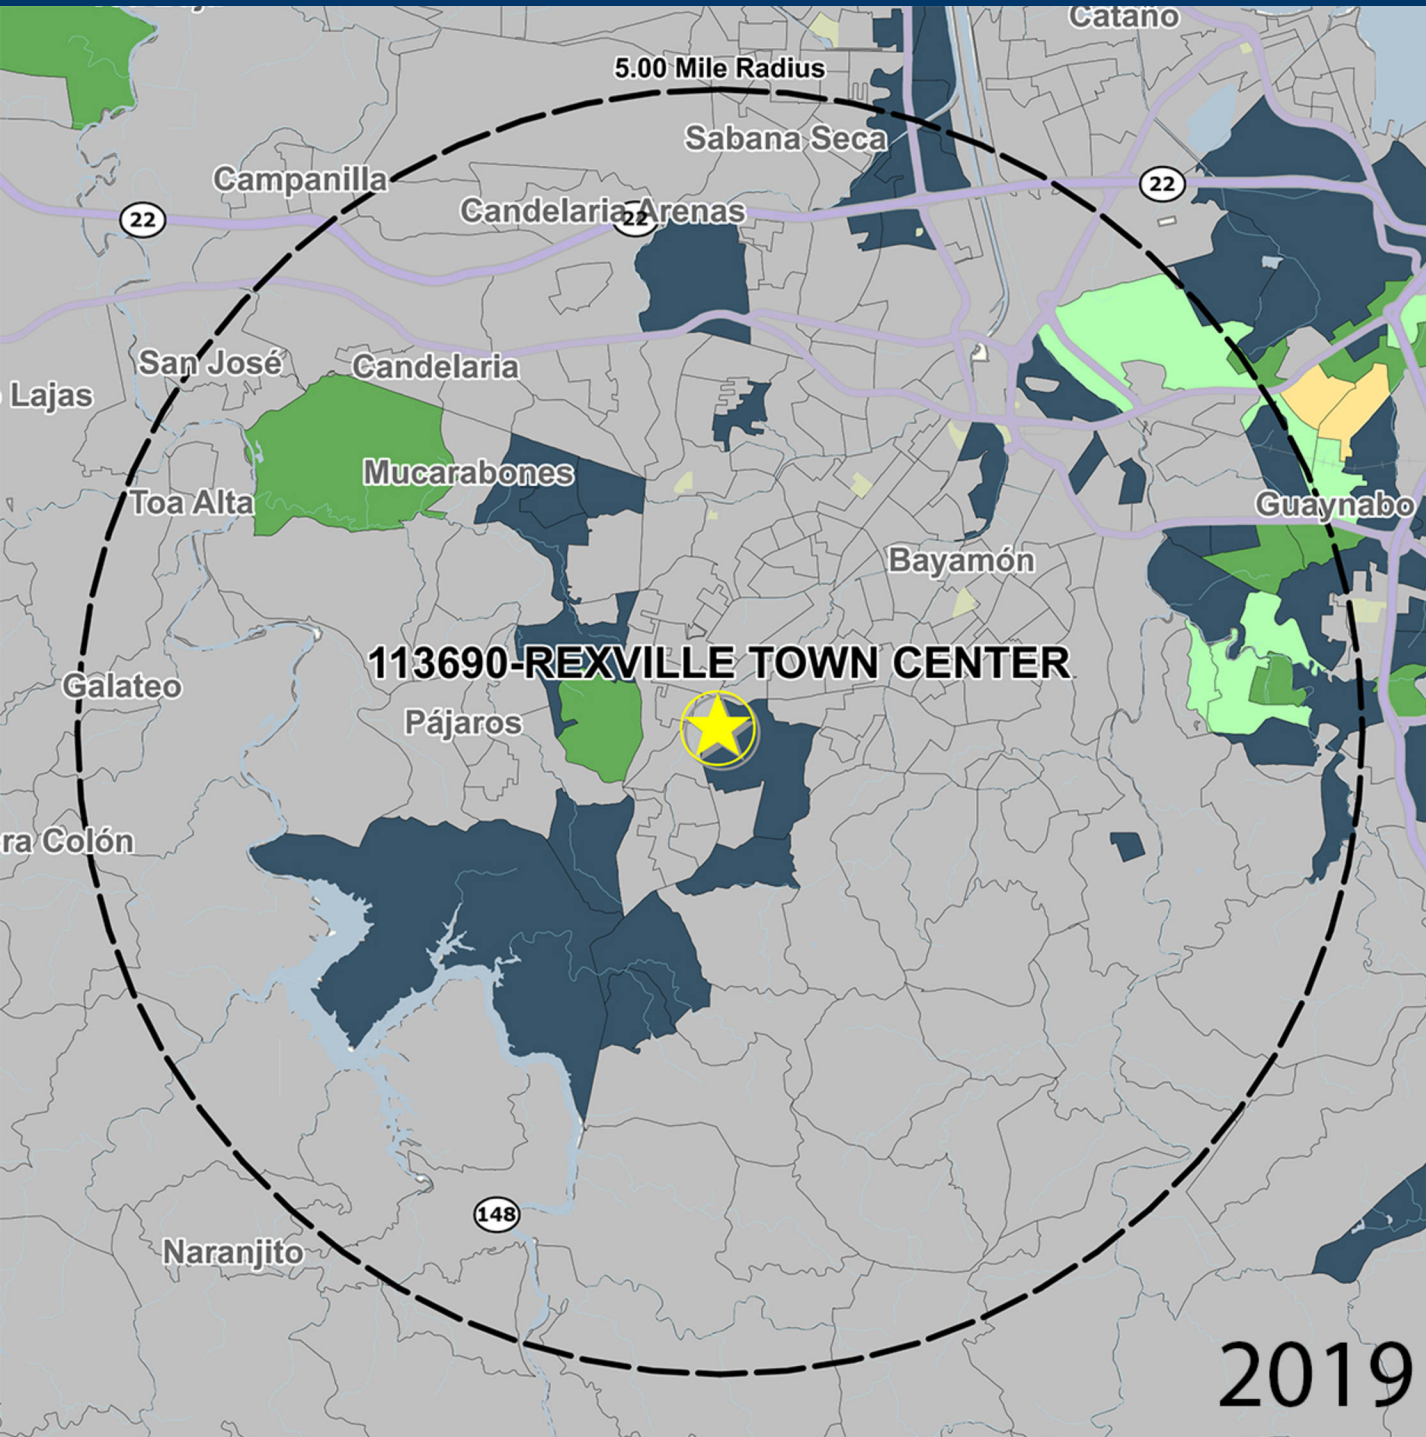

113690

REXVILLE TOWN CENTER

SR PR 167 & PR 199, BAYAMON, PR

MANAGED BY AN AFFILIATE OF

DEMOGRAPHICS

2019 ESTIMATES	1-MILE	3-MILE	5-MILE
POPULATION	22,176	152,737	290,377
HOUSEHOLDS	7,934	54,774	104,801
AVERAGE HH INCOME	\$38,959	\$37,804	\$40,795
MEDIAN HH INCOME	\$29,009	\$27,754	\$28,089
PER CAPITA INCOME	\$14,052	\$13,682	\$14,865

Trade Area Systems, Updates of 2010 Census Data by Synergos

Average Household Income
By Block Group

- \$150K and up
- \$100K - \$150K
- \$75K - \$100K
- \$50K - \$75K
- 0 - \$50K

Popstats, 4Q 2019, Trade Area Systems