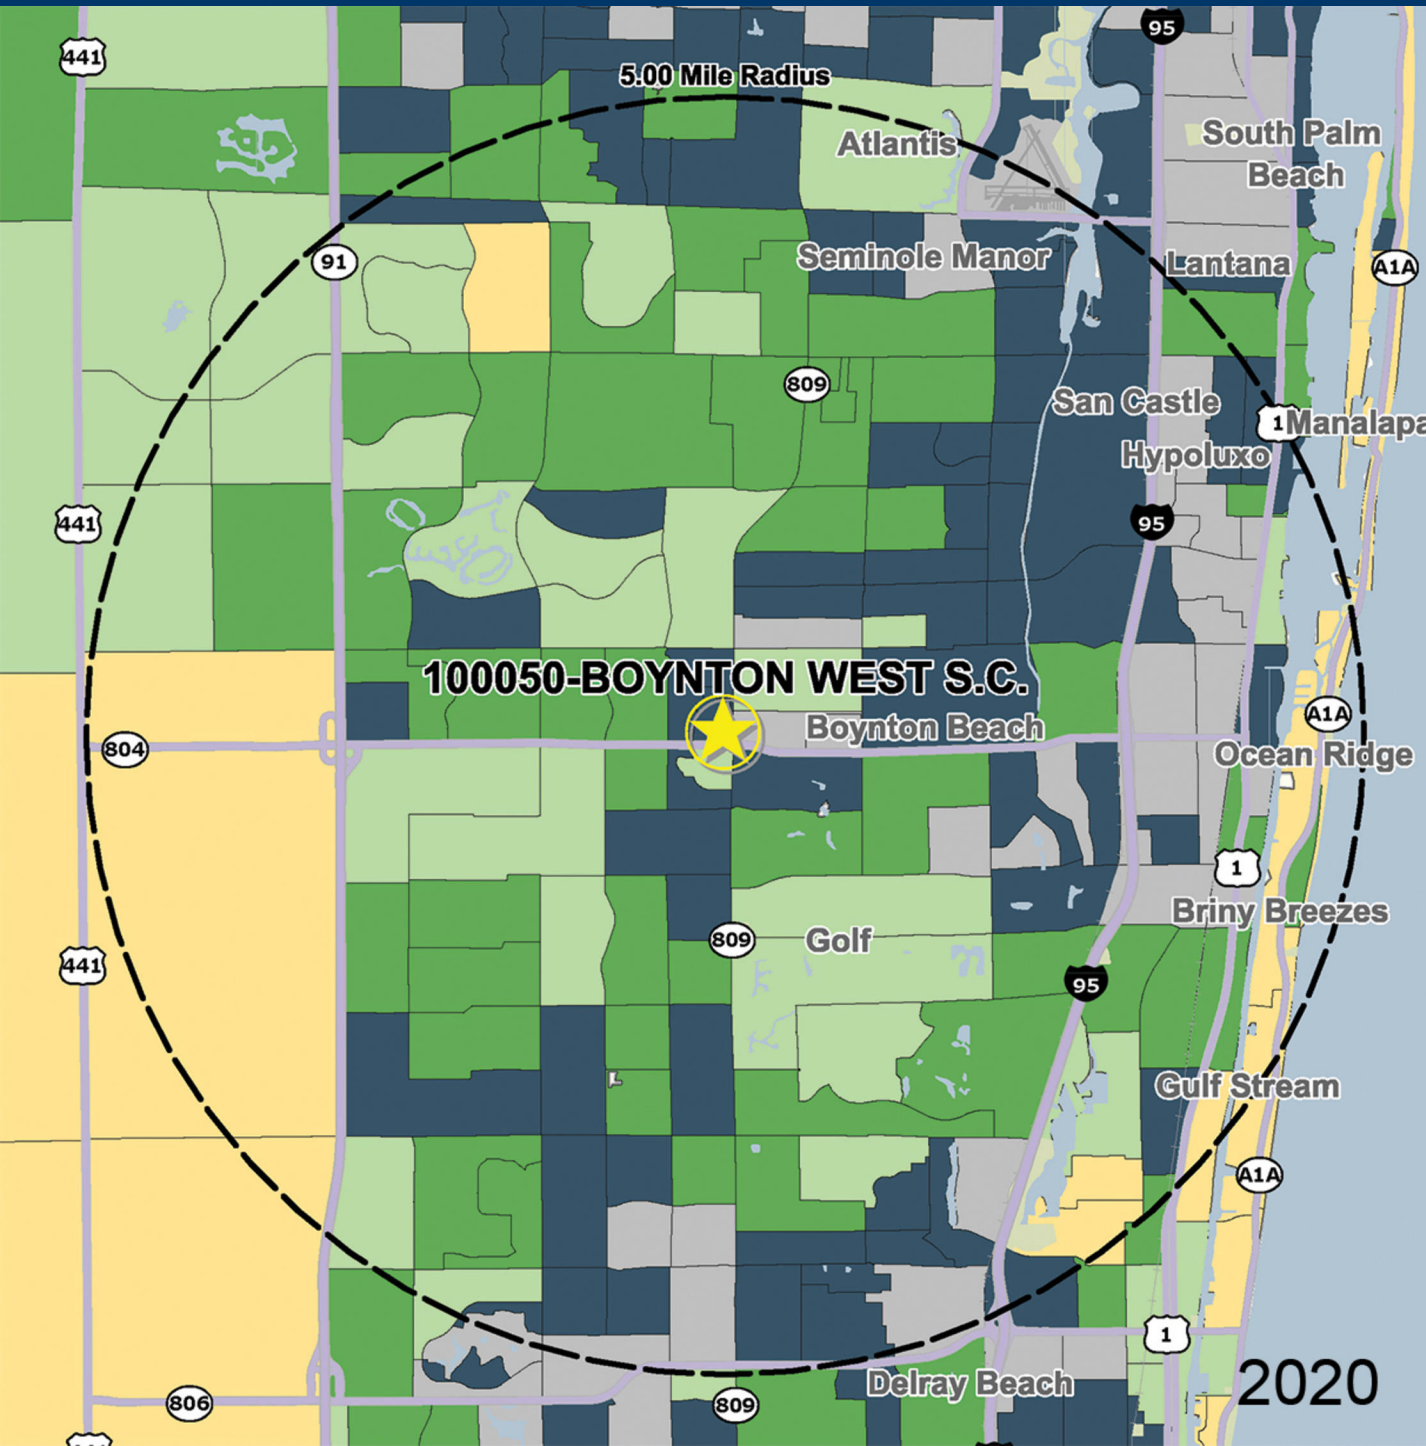

100050

BOYNTON WEST S.C.

MILITARY TRAIL & BOYNTON WEST RD. (SR 804), BOYNTON BEACH, FL

MANAGED BY AN AFFILIATE OF

DEMOGRAPHICS

2020 ESTIMATES	1-MILE	3-MILE	5-MILE
POPULATION	14,657	106,101	295,030
DAYTIME POP	12,146	103,236	268,954
HOUSEHOLDS	7,488	49,118	124,719
AVERAGE HH INCOME	\$82,101	\$85,887	\$91,023
MEDIAN HH INCOME	\$53,039	\$64,904	\$66,031
PER CAPITA INCOME	\$41,967	\$39,998	\$38,665

Trade Area Systems, Updates of 2010 Census Data by Synergos

Avg. HH Income

By Block Group

- \$150K and up
- \$100K - \$150K
- \$75K - \$100K
- \$50K - \$75K
- 0 - \$50K

Popstats, 4Q 2020, Trade Area Systems

2020