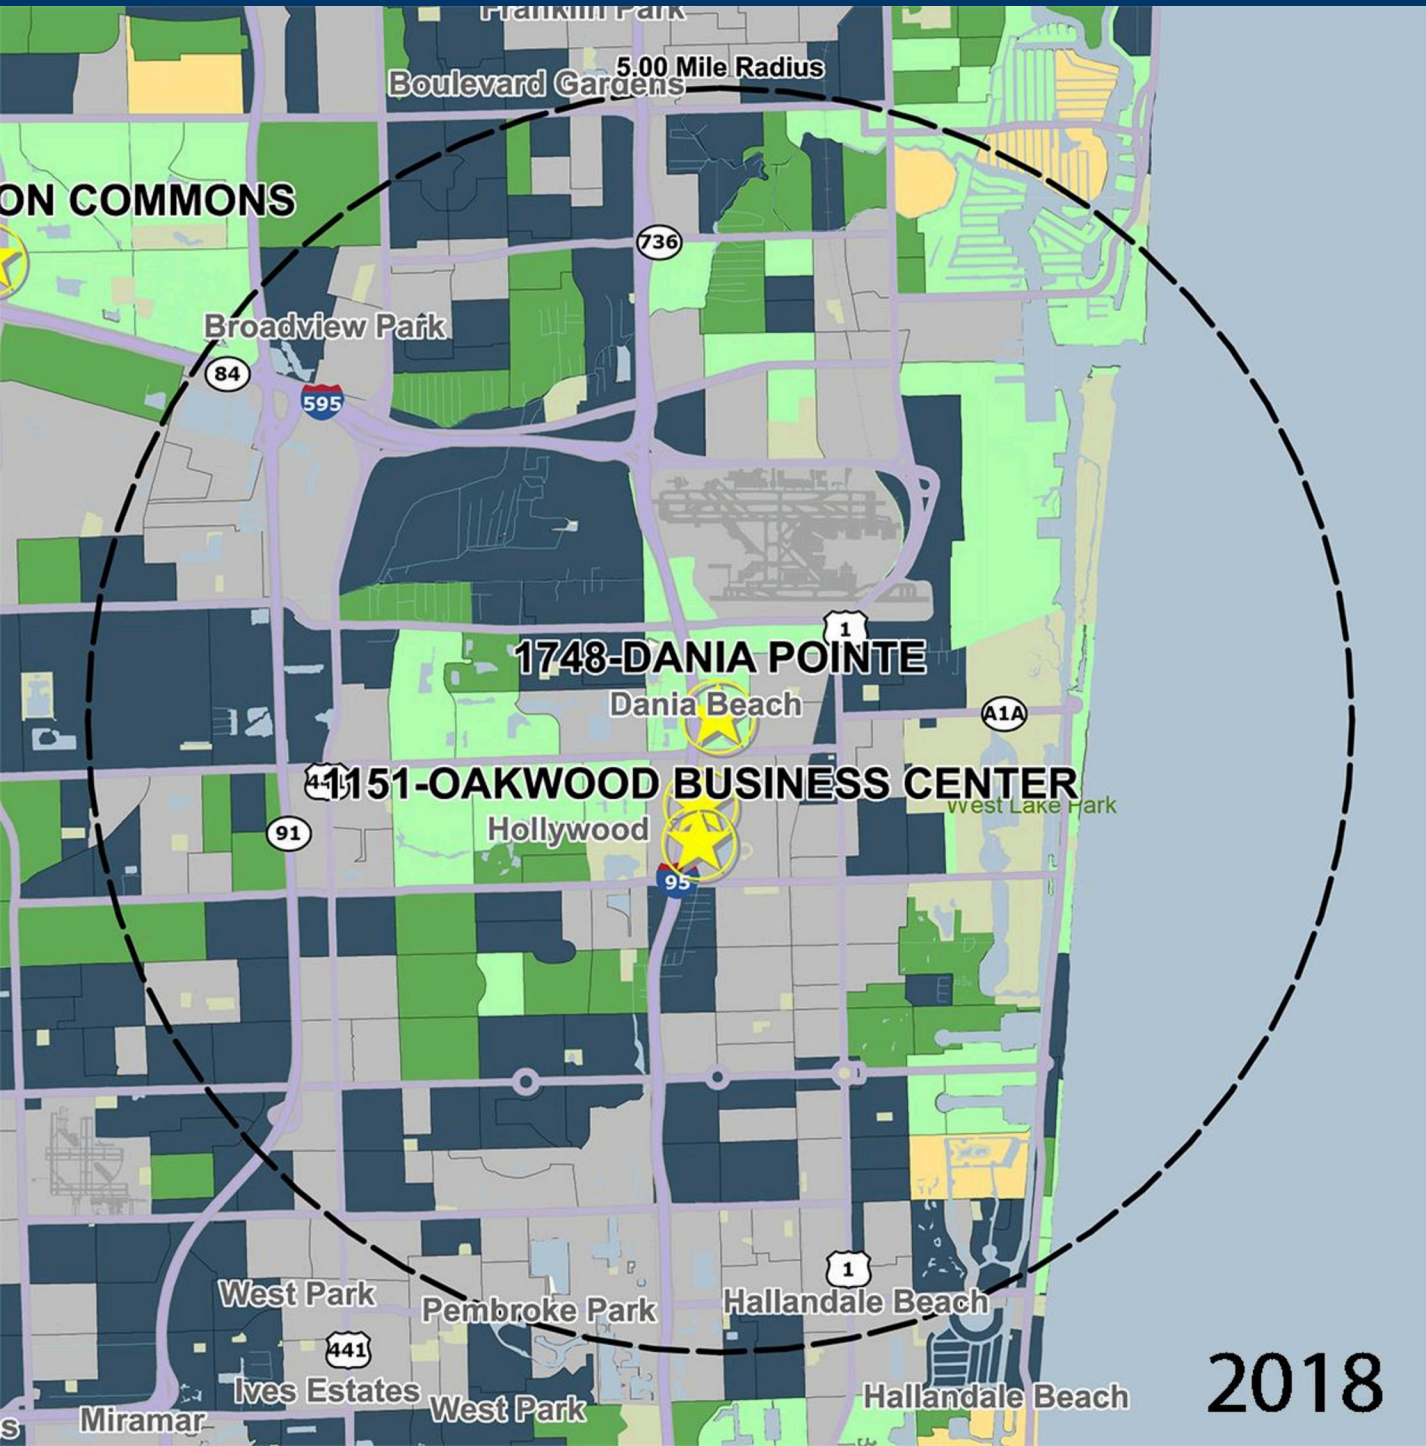

117480

# DANIA POINTE

I-95 & STIRLING RD., DANIA BEACH, FL

MANAGED BY AN AFFILIATE OF

## DEMOGRAPHICS

2018 ESTIMATES	1-MILE	3-MILE	5-MILE
POPULATION	11,907	97,641	303,404
DAYTIME POP	21,812	137,233	408,679
HOUSEHOLDS	4,626	42,454	128,485
AVERAGE HH INCOME	\$55,284	\$71,934	\$72,863
MEDIAN HH INCOME	\$41,186	\$51,782	\$50,612
PER CAPITA INCOME	\$21,749	\$31,504	\$31,170