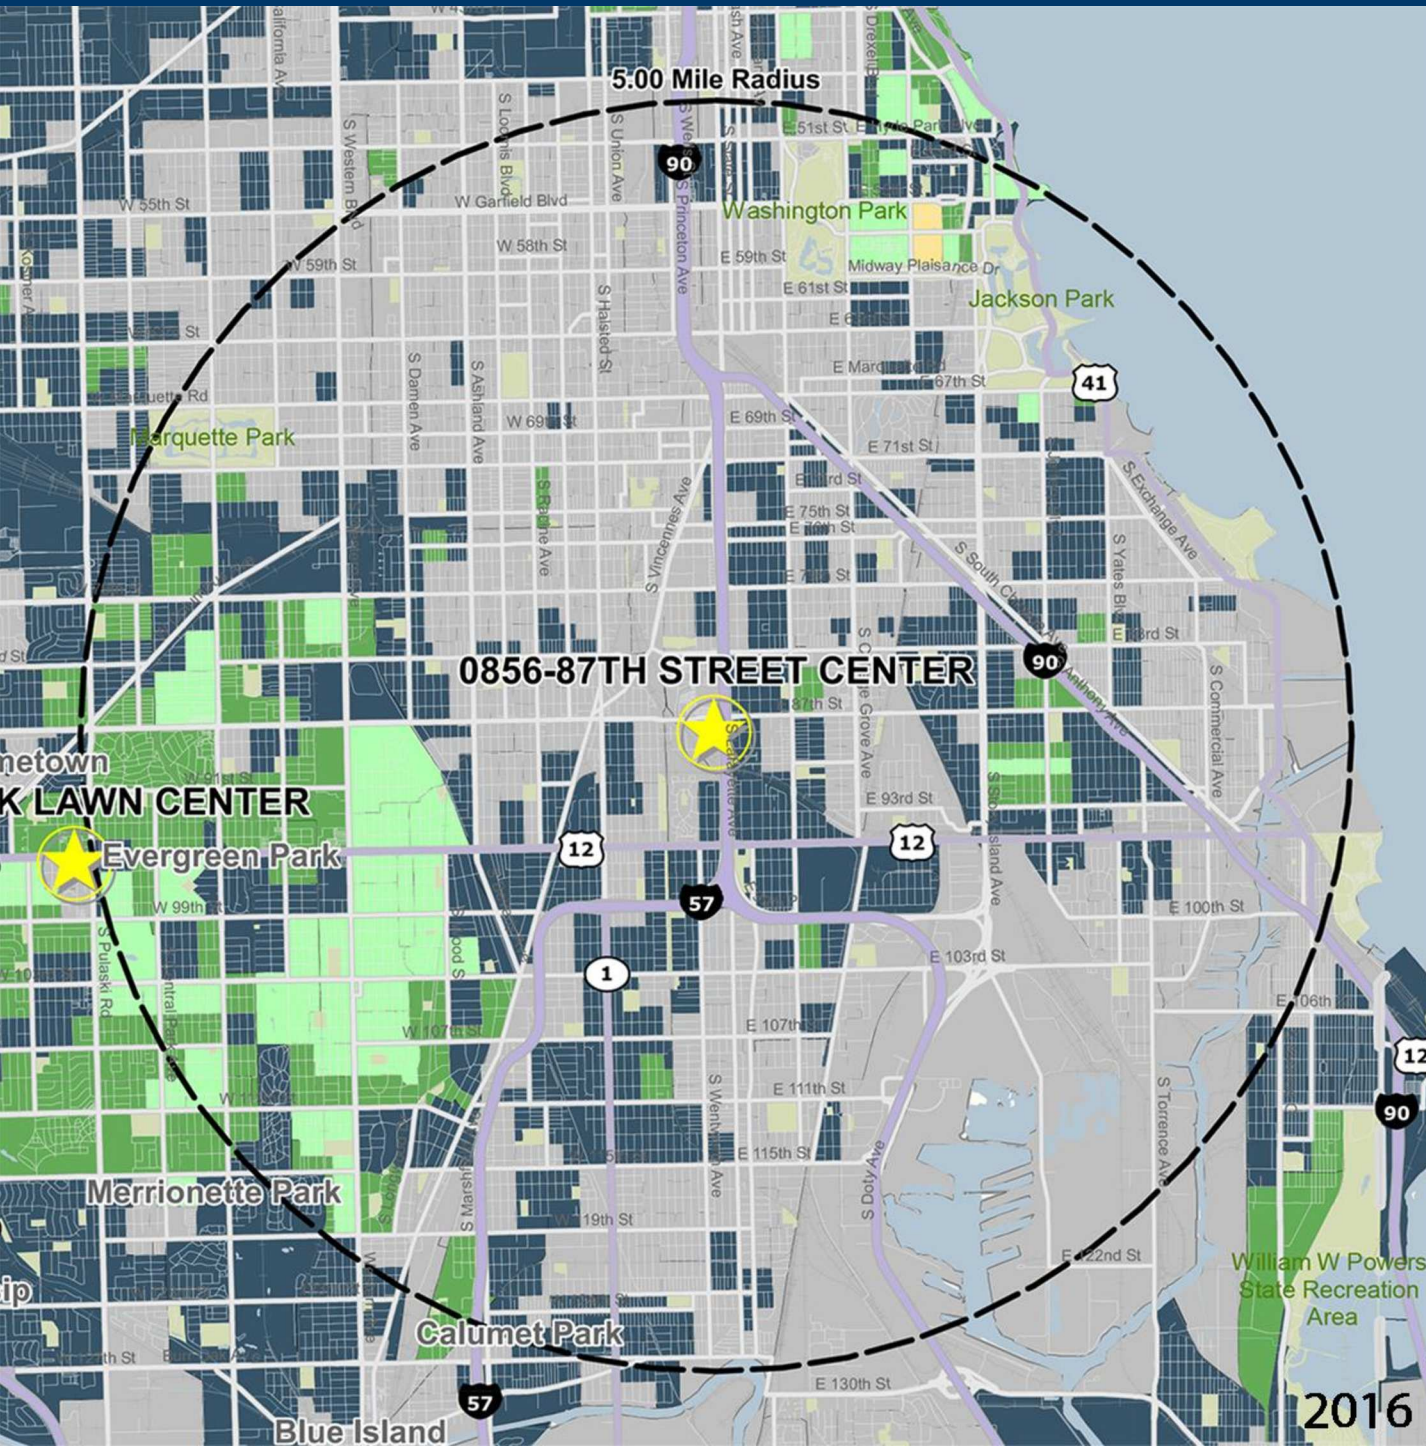

87TH STREET CENTER

87TH ST. & DAN RYAN EXPY., CHICAGO, IL

DEMOGRAPHICS

2016 ESTIMATES	1-MILE	3-MILE	5-MILE
TOTAL POPULATION	22,473	252,793	633,879
TOTAL HOUSEHOLDS	8,645	95,067	232,202
AVERAGE HH INCOME	\$53,231	\$49,438	\$53,008
MEDIAN HH INCOME	\$41,213	\$35,744	\$37,046

Trade Area Systems, Updates of 2010 Census Data by Synergos

Average Household Income by Block Group

Popstats, 4Q 2016, Trade Area Systems