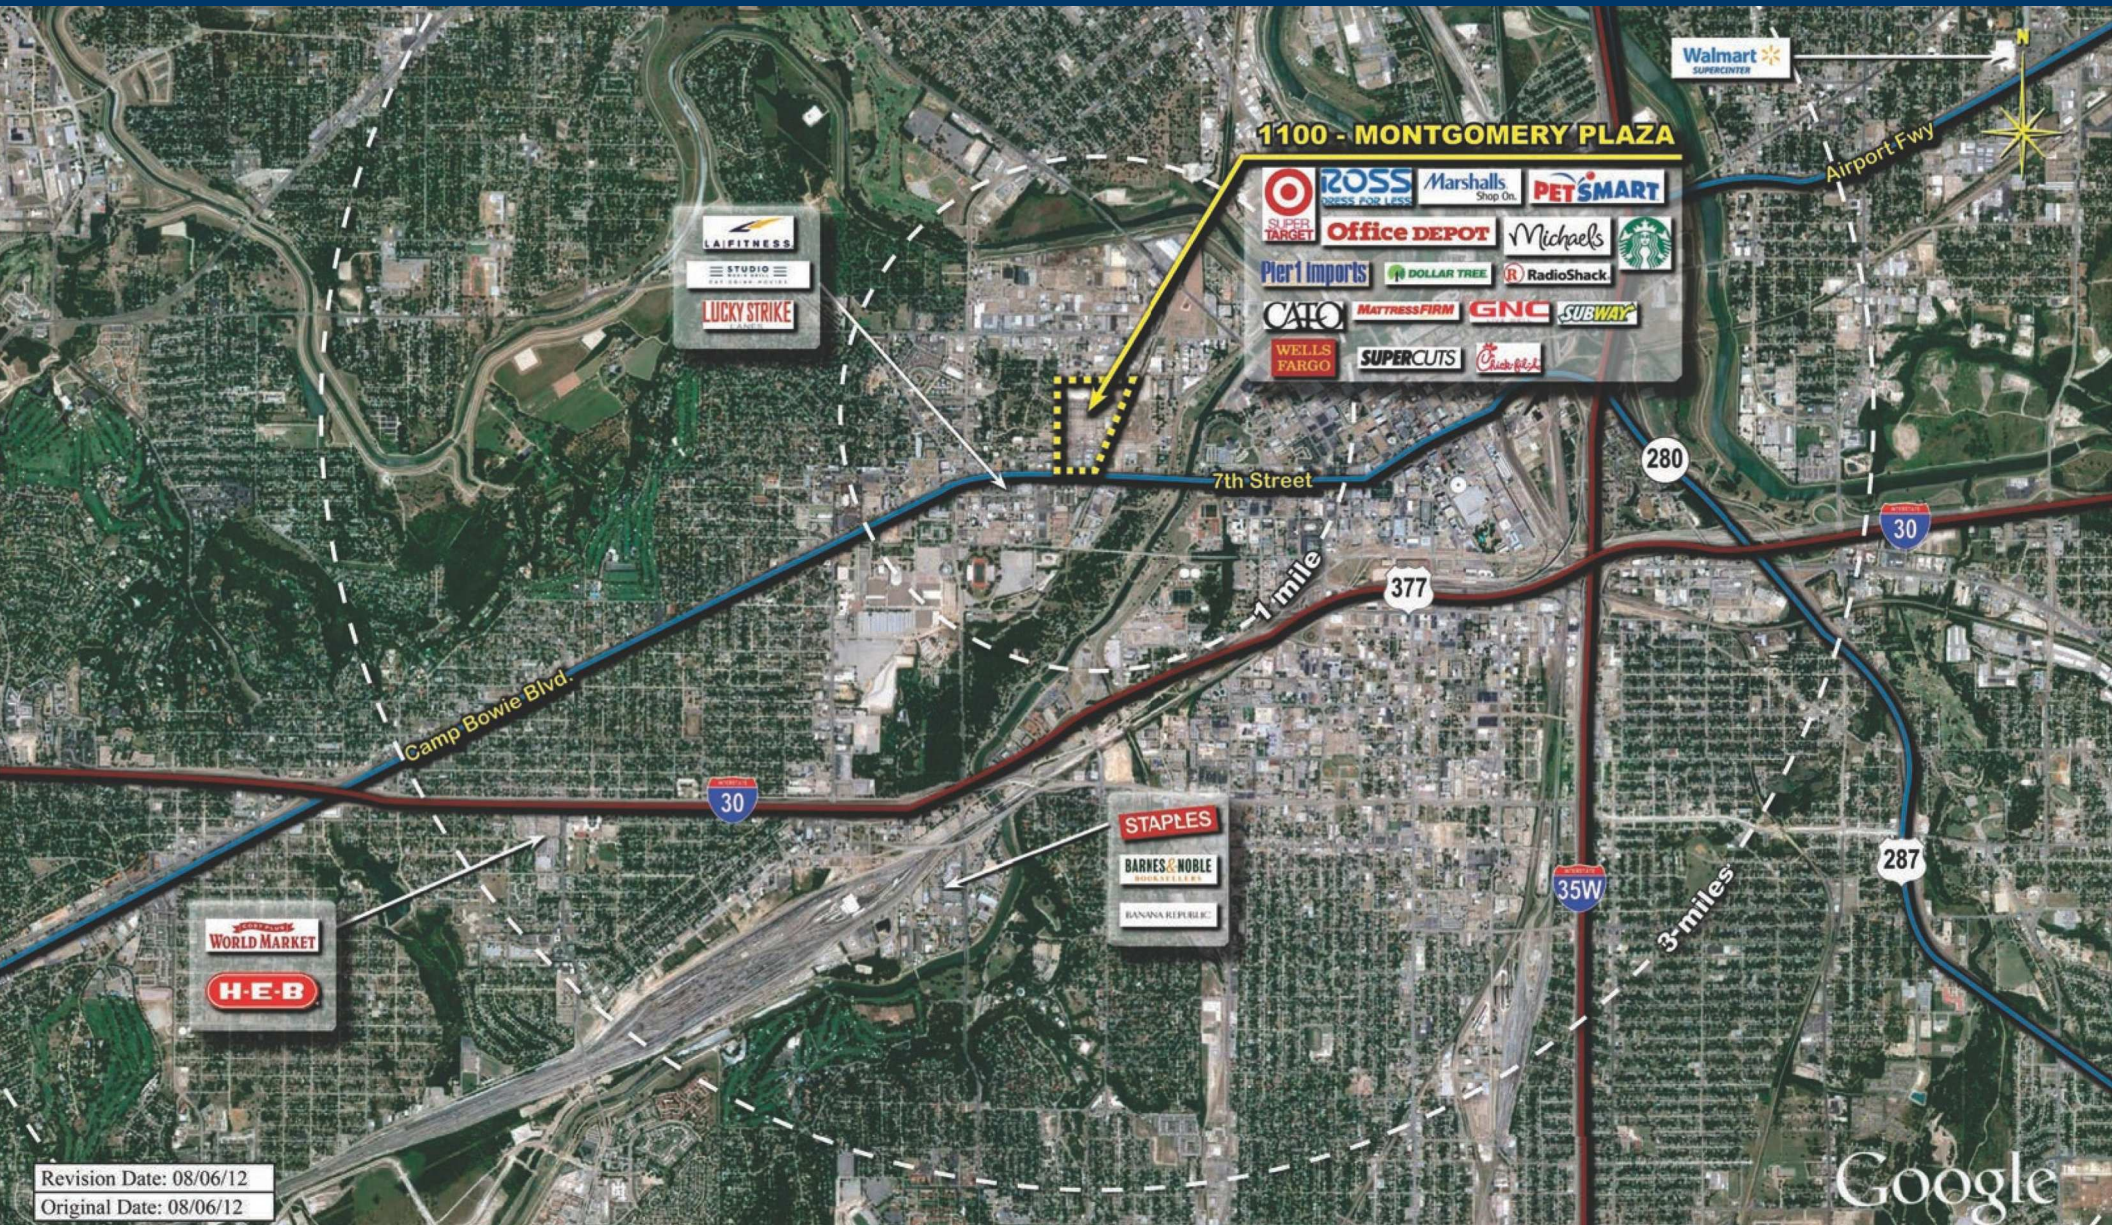

1100B

# MONTGOMERY PLAZA

W. 7TH ST. & CARROLL ST., FORT WORTH, TX

MANAGED BY AN AFFILIATE OF

1100 - MONTGOMERY PLAZA

- Target
- ROSS Dress For Less
- Marshalls Shop On
- PETSMART
- Office DEPOT
- Michaels
- Starbucks
- Pier 1 Imports
- DOLLAR TREE
- RadioShack
- CATO
- MATRESS FIRM
- GNC
- SUBWAY
- WELLS FARGO
- SUPERCUTS
- Chick-fil-A

- LAIFITNESS
- STUDIO
- LUCKY STRIKE

- WORLD MARKET
- H-E-B

- STAPLES
- BARNES & NOBLE
- BANANA REPUBLIC

Revision Date: 08/06/12  
Original Date: 08/06/12