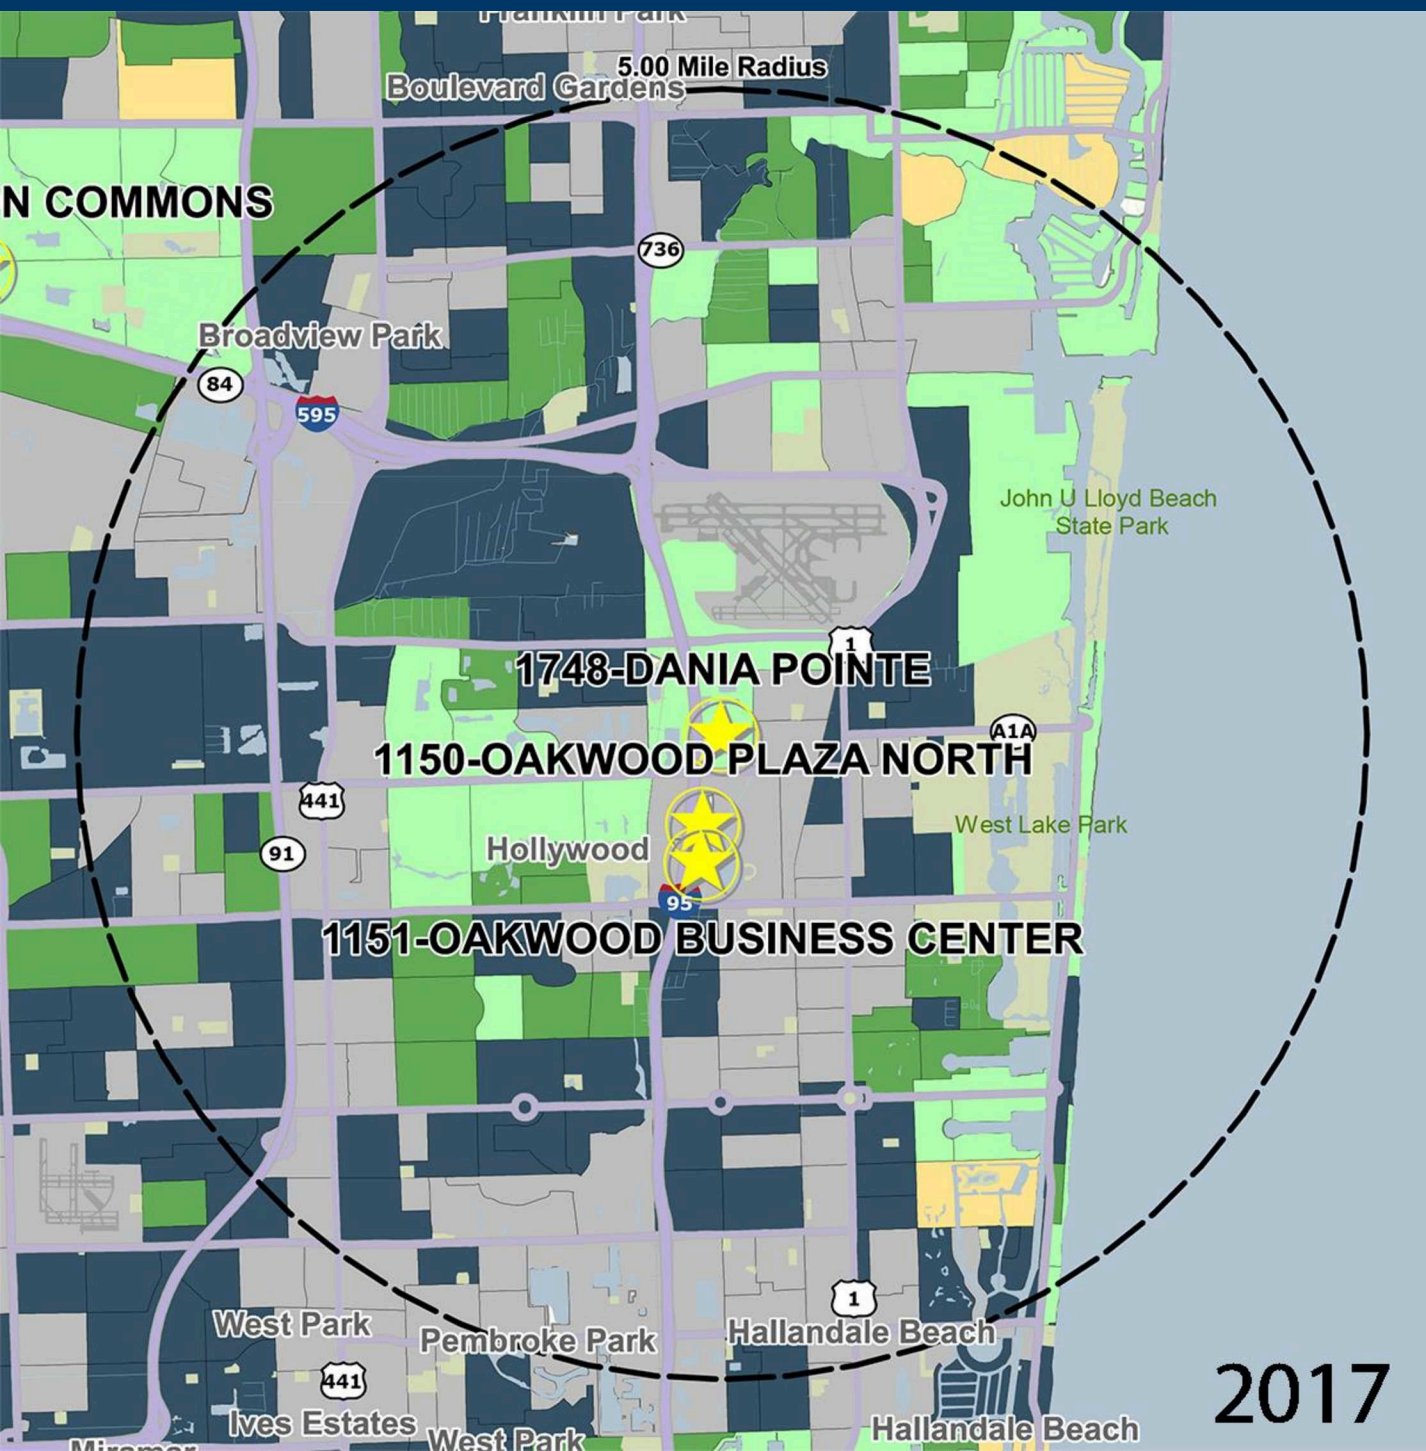

# DANIA POINTE

I-95 &amp; STIRLING RD., DANIA BEACH, FL

MANAGED BY AN AFFILIATE OF

## DEMOGRAPHICS

2017 ESTIMATES	1-MILE	3-MILE	5-MILE
POPULATION	10,859	95,268	303,440
DAYTIME POP	22,130	133,491	399,052
HOUSEHOLDS	4,173	41,444	128,483
AVERAGE HH INCOME	\$51,245	\$68,584	\$69,340
MEDIAN HH INCOME	\$36,907	\$50,261	\$48,816
PER CAPITA INCOME	\$19,934	\$30,072	\$29,675