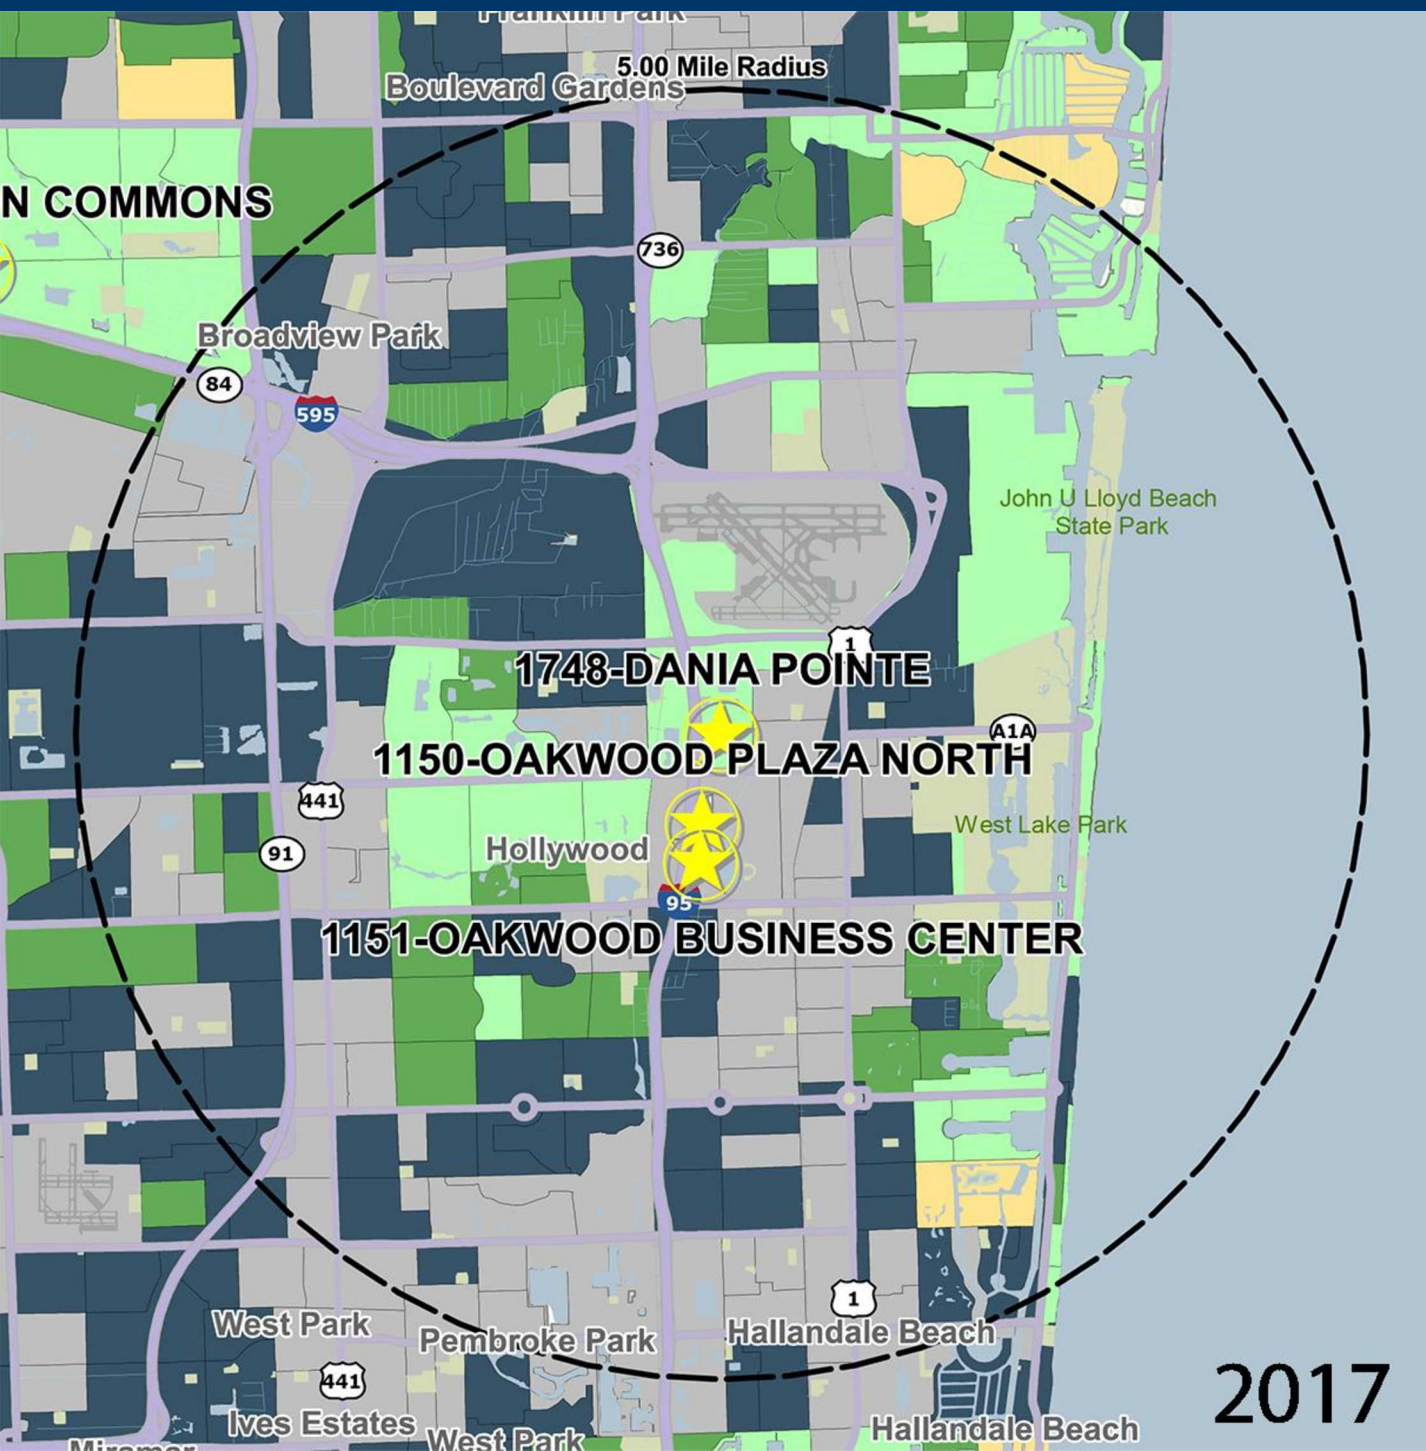

1748A

DANIA POINTE

I-95 & STIRLING RD., DANIA BEACH, FL

MANAGED BY AN AFFILIATE OF

DEMOGRAPHICS

2017 ESTIMATES	1-MILE	3-MILE	5-MILE
POPULATION	10,859	95,268	303,440
DAYTIME POP	22,130	133,491	399,052
HOUSEHOLDS	4,173	41,444	128,483
AVERAGE HH INCOME	\$51,245	\$68,584	\$69,340
MEDIAN HH INCOME	\$36,907	\$50,261	\$48,816
PER CAPITA INCOME	\$19,934	\$30,072	\$29,675

Trade Area Systems, Updates of 2010 Census Data by Synergos

Average Household Income
by Block Group

Popstats, 4Q 2016, Trade Area Systems

2017