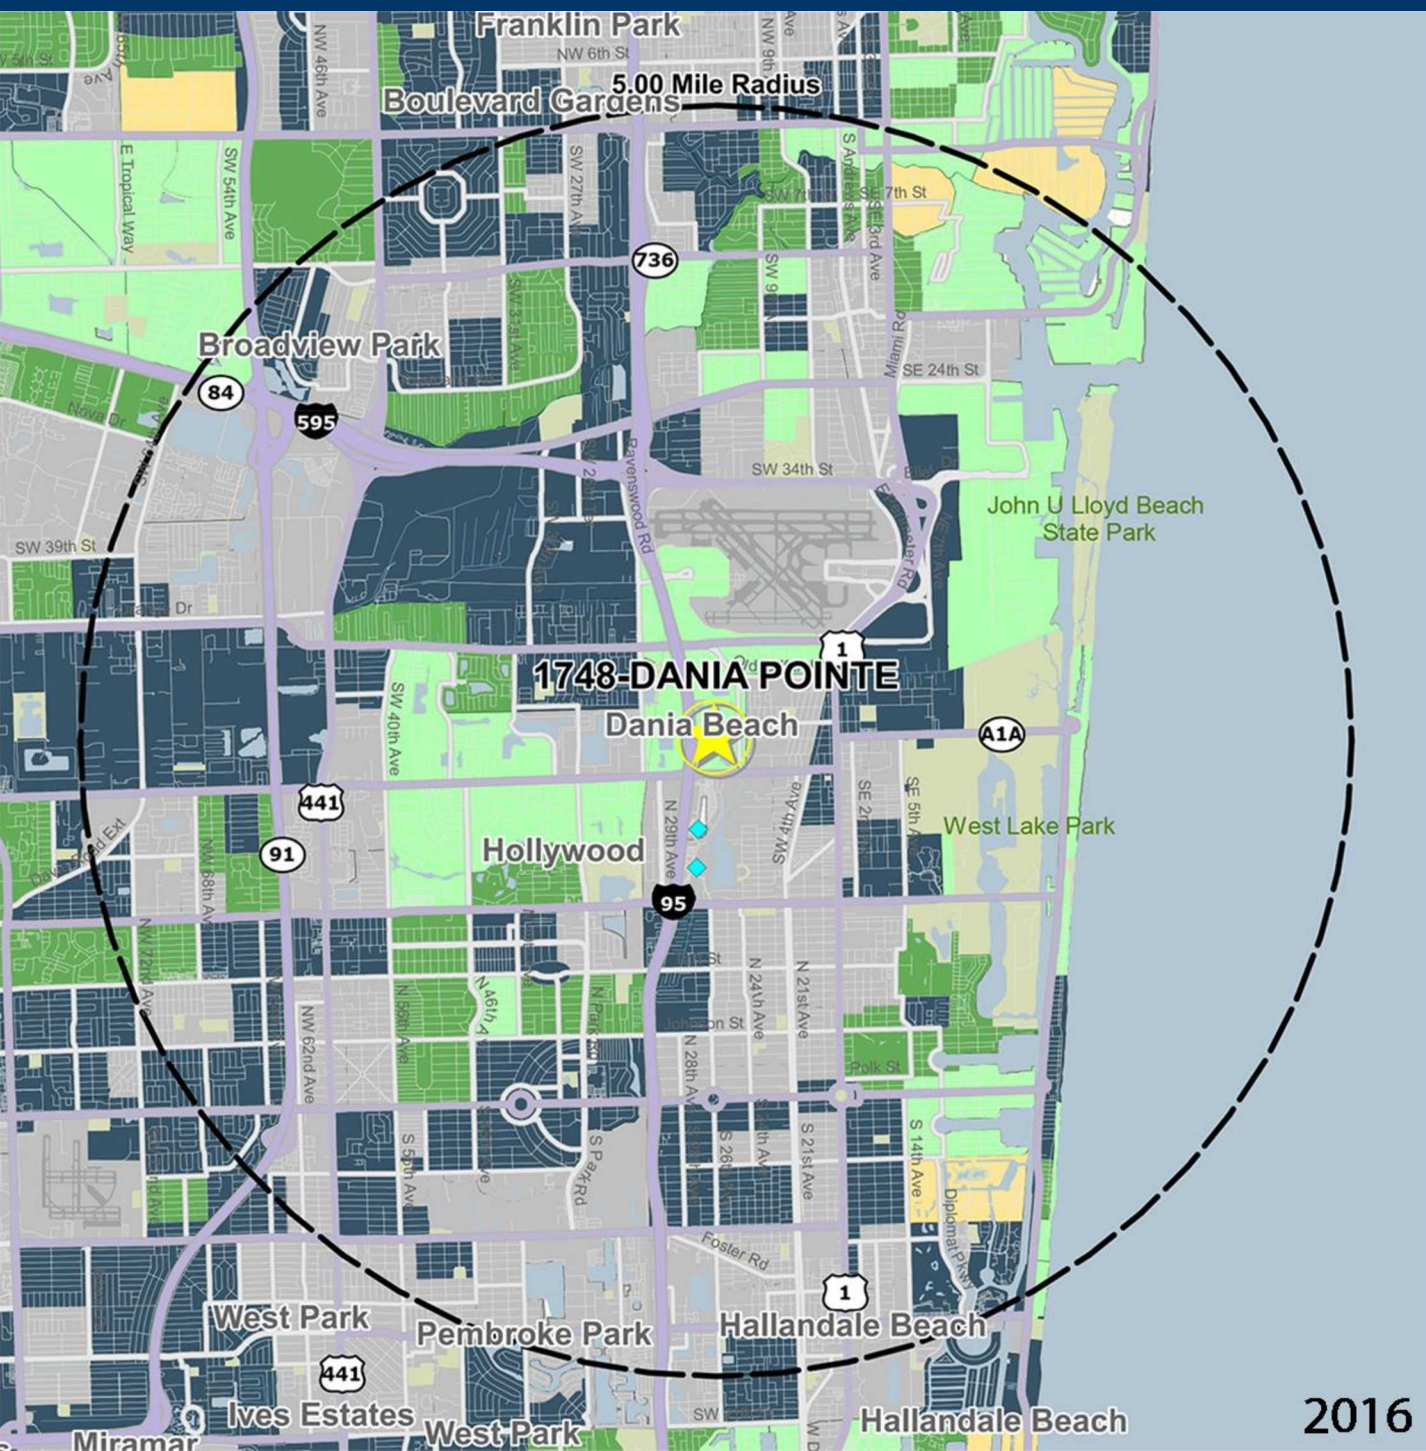

1748A

DANIA POINTE

I-95 & STIRLING RD., DANIA BEACH, FL

MANAGED BY AN AFFILIATE OF

DEMOGRAPHICS

2016 ESTIMATES	1-MILE	3-MILE	5-MILE
POPULATION	10,982	94,414	302,015
HOUSEHOLDS	4,222	41,060	127,754
AVERAGE HH INCOME	\$51,522	\$66,254	\$66,655
MEDIAN HH INCOME	\$34,529	\$48,775	\$47,137
PER CAPITA INCOME	\$20,065	\$29,054	\$28,488

Trade Area Systems, Updates of 2010 Census Data by Synergos

Average Household Income
by Block Group

Popstats, 4Q 2016, Trade Area Systems

2016