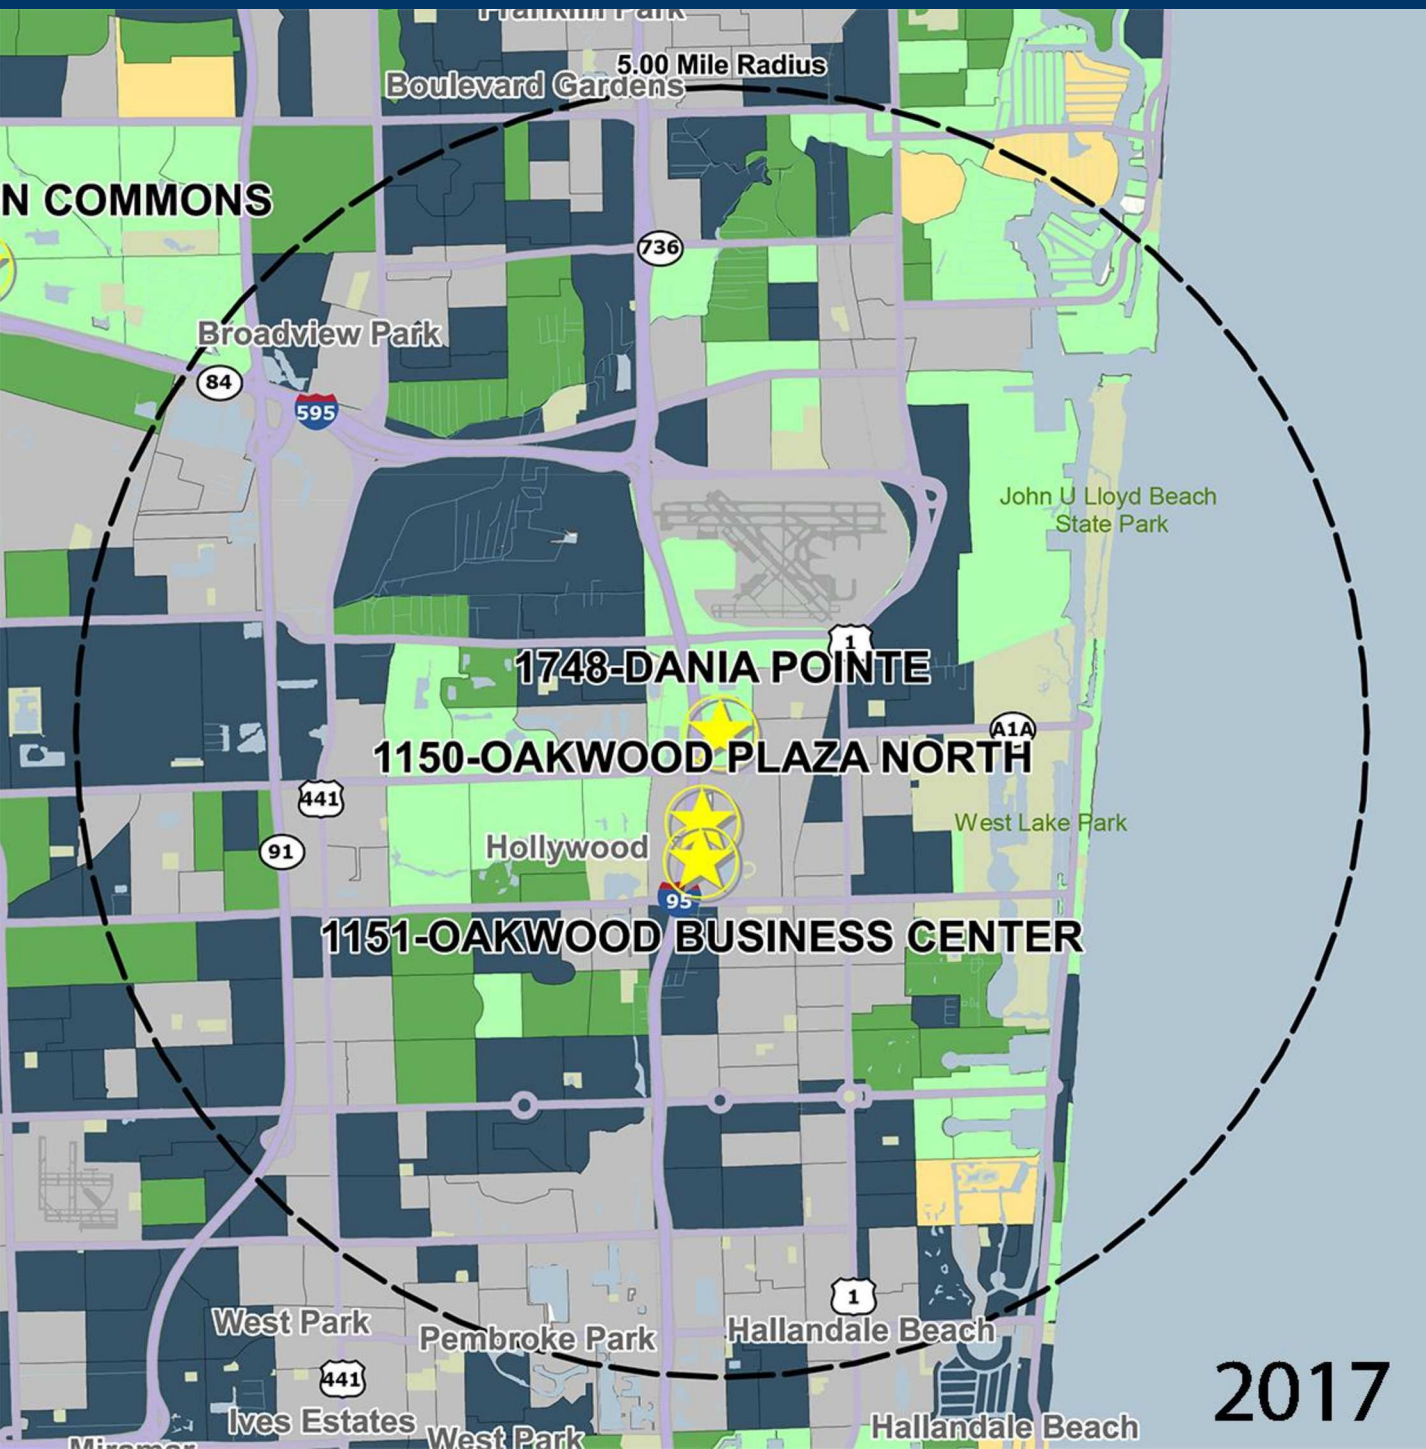

1748A

DANIA POINTE

I-95 & STIRLING RD., DANIA BEACH, FL

MANAGED BY AN AFFILIATE OF

DEMOGRAPHICS

2017 ESTIMATES	1-MILE	3-MILE	5-MILE
POPULATION	10,859	95,268	303,440
DAYTIME POP	22,130	133,491	399,052
HOUSEHOLDS	4,173	41,444	128,483
AVERAGE HH INCOME	\$51,245	\$68,584	\$69,340
MEDIAN HH INCOME	\$36,907	\$50,261	\$48,816
PER CAPITA INCOME	\$19,934	\$30,072	\$29,675

Trade Area Systems, Updates of 2010 Census Data by Synergos

Average Household Income
by Block Group

Popstats, 4Q 2016, Trade Area Systems

2017