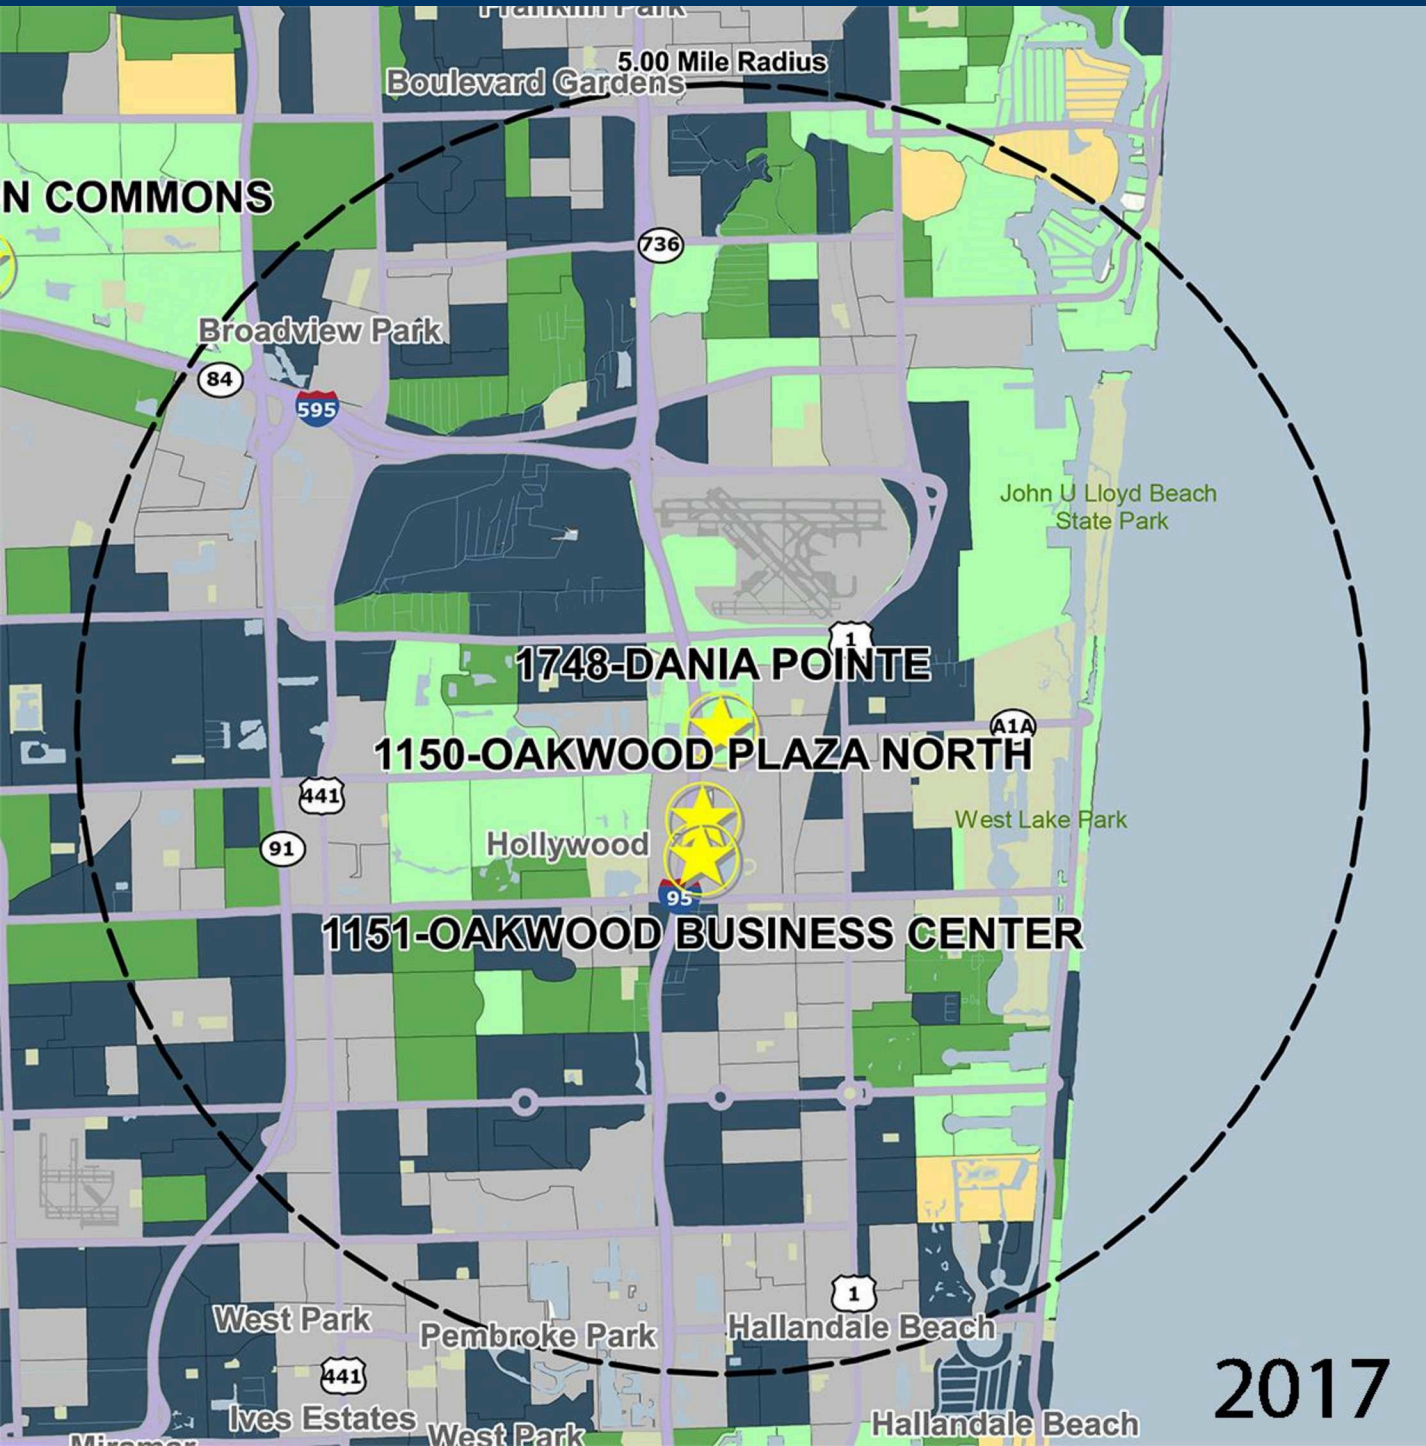

1748A

DANIA POINTE

I-95 & STIRLING RD., DANIA BEACH, FL

MANAGED BY AN AFFILIATE OF

DEMOGRAPHICS

2017 ESTIMATES	1-MILE	3-MILE	5-MILE
POPULATION	10,859	95,268	303,440
DAYTIME POP	22,130	133,491	399,052
HOUSEHOLDS	4,173	41,444	128,483
AVERAGE HH INCOME	\$51,245	\$68,584	\$69,340
MEDIAN HH INCOME	\$36,907	\$50,261	\$48,816
PER CAPITA INCOME	\$19,934	\$30,072	\$29,675

Trade Area Systems, Updates of 2010 Census Data by Synergos

Average Household Income by Block Group

Popstats, 4Q 2016, Trade Area Systems

2017