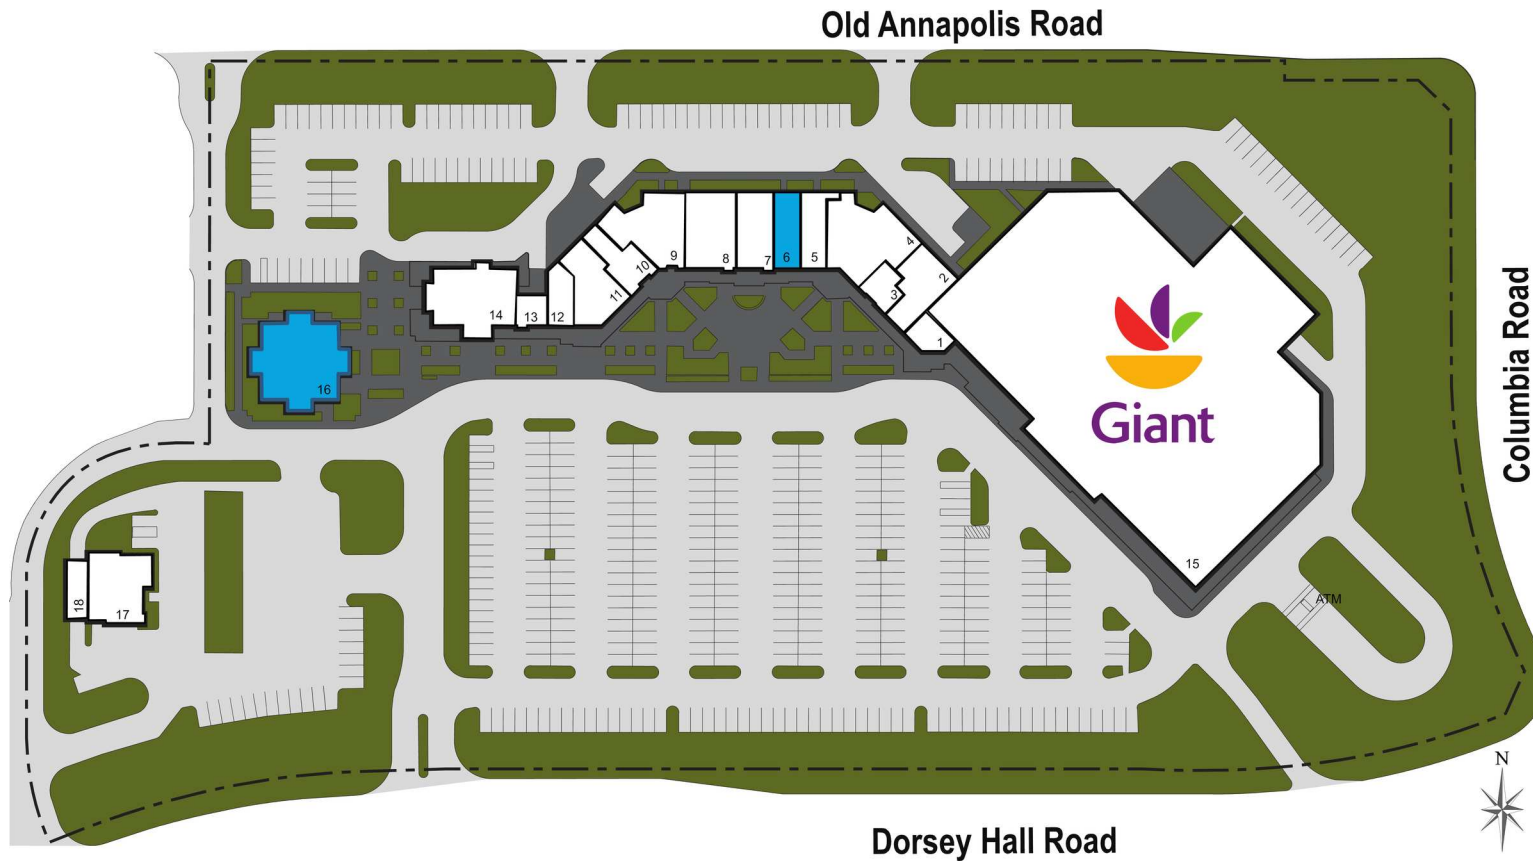

# DORSEY'S SEARCH VILLAGE CENTER

DORSEY HALL DR. & COLUMBIA RD., ELLICOTT CITY, MD

MANAGED BY AN AFFILIATE OF

TENANT	SQFT
1 Parcel Plus	700
2 A&E Cleaners	1,900
3 Great Clips	800
4 Hunan Legend	3,299
5 Subway	1,266
6 Available	1,212
7 Yama Sushi	1,788
8 Honey Glazed Ham	2,393
9 Dorsey Search Wine & Spirits	2,500
10 Avalon Nails & Spa	1,350
11 Trattoria Amore	2,150
12 Casey's Coffee	908
13 Master Barber of Dorsey Search	596
14 Banfield Pet Hospital	3,390
15 Giant Food	55,000
16 Available	4,000
17 Sunoco	2,500
18 Shell Auto Stream	704