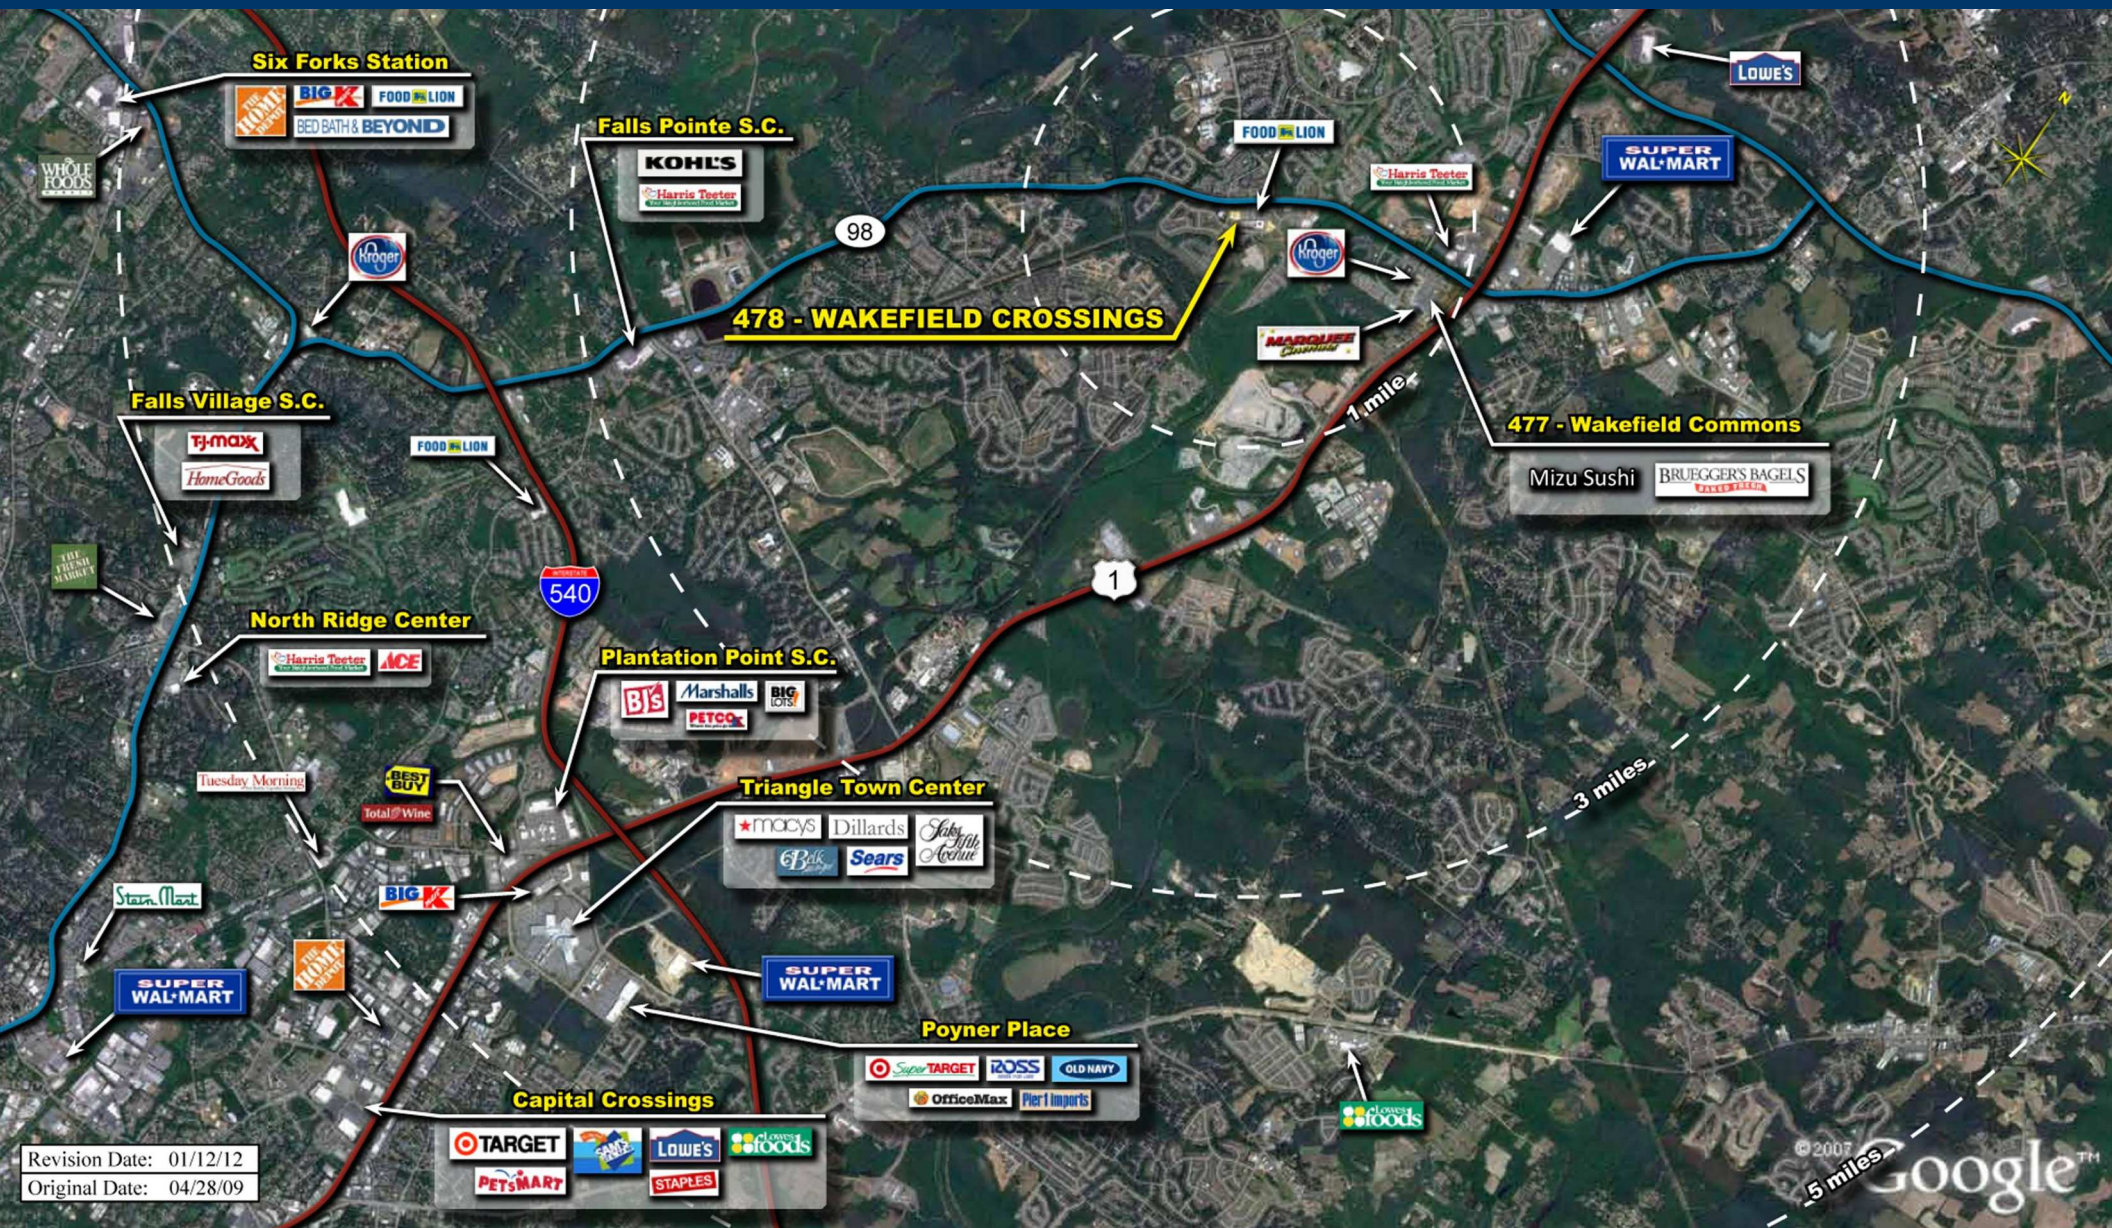

# WAKEFIELD CROSSINGS

WAKEFIELD PINES & NEW FALLS OF NEUSE RD., RALEIGH, NC

MANAGED BY AN AFFILIATE OF

Revision Date: 01/12/12  
Original Date: 04/28/09

LEASING REPRESENTATIVE : **SIGHLA FINAZZO**

Wakefield Pines & New Falls of Neuse Rd., Raleigh, NC | (954) 956-2104 | [sfinazzo@kimcorealty.com](mailto:sfinazzo@kimcorealty.com)