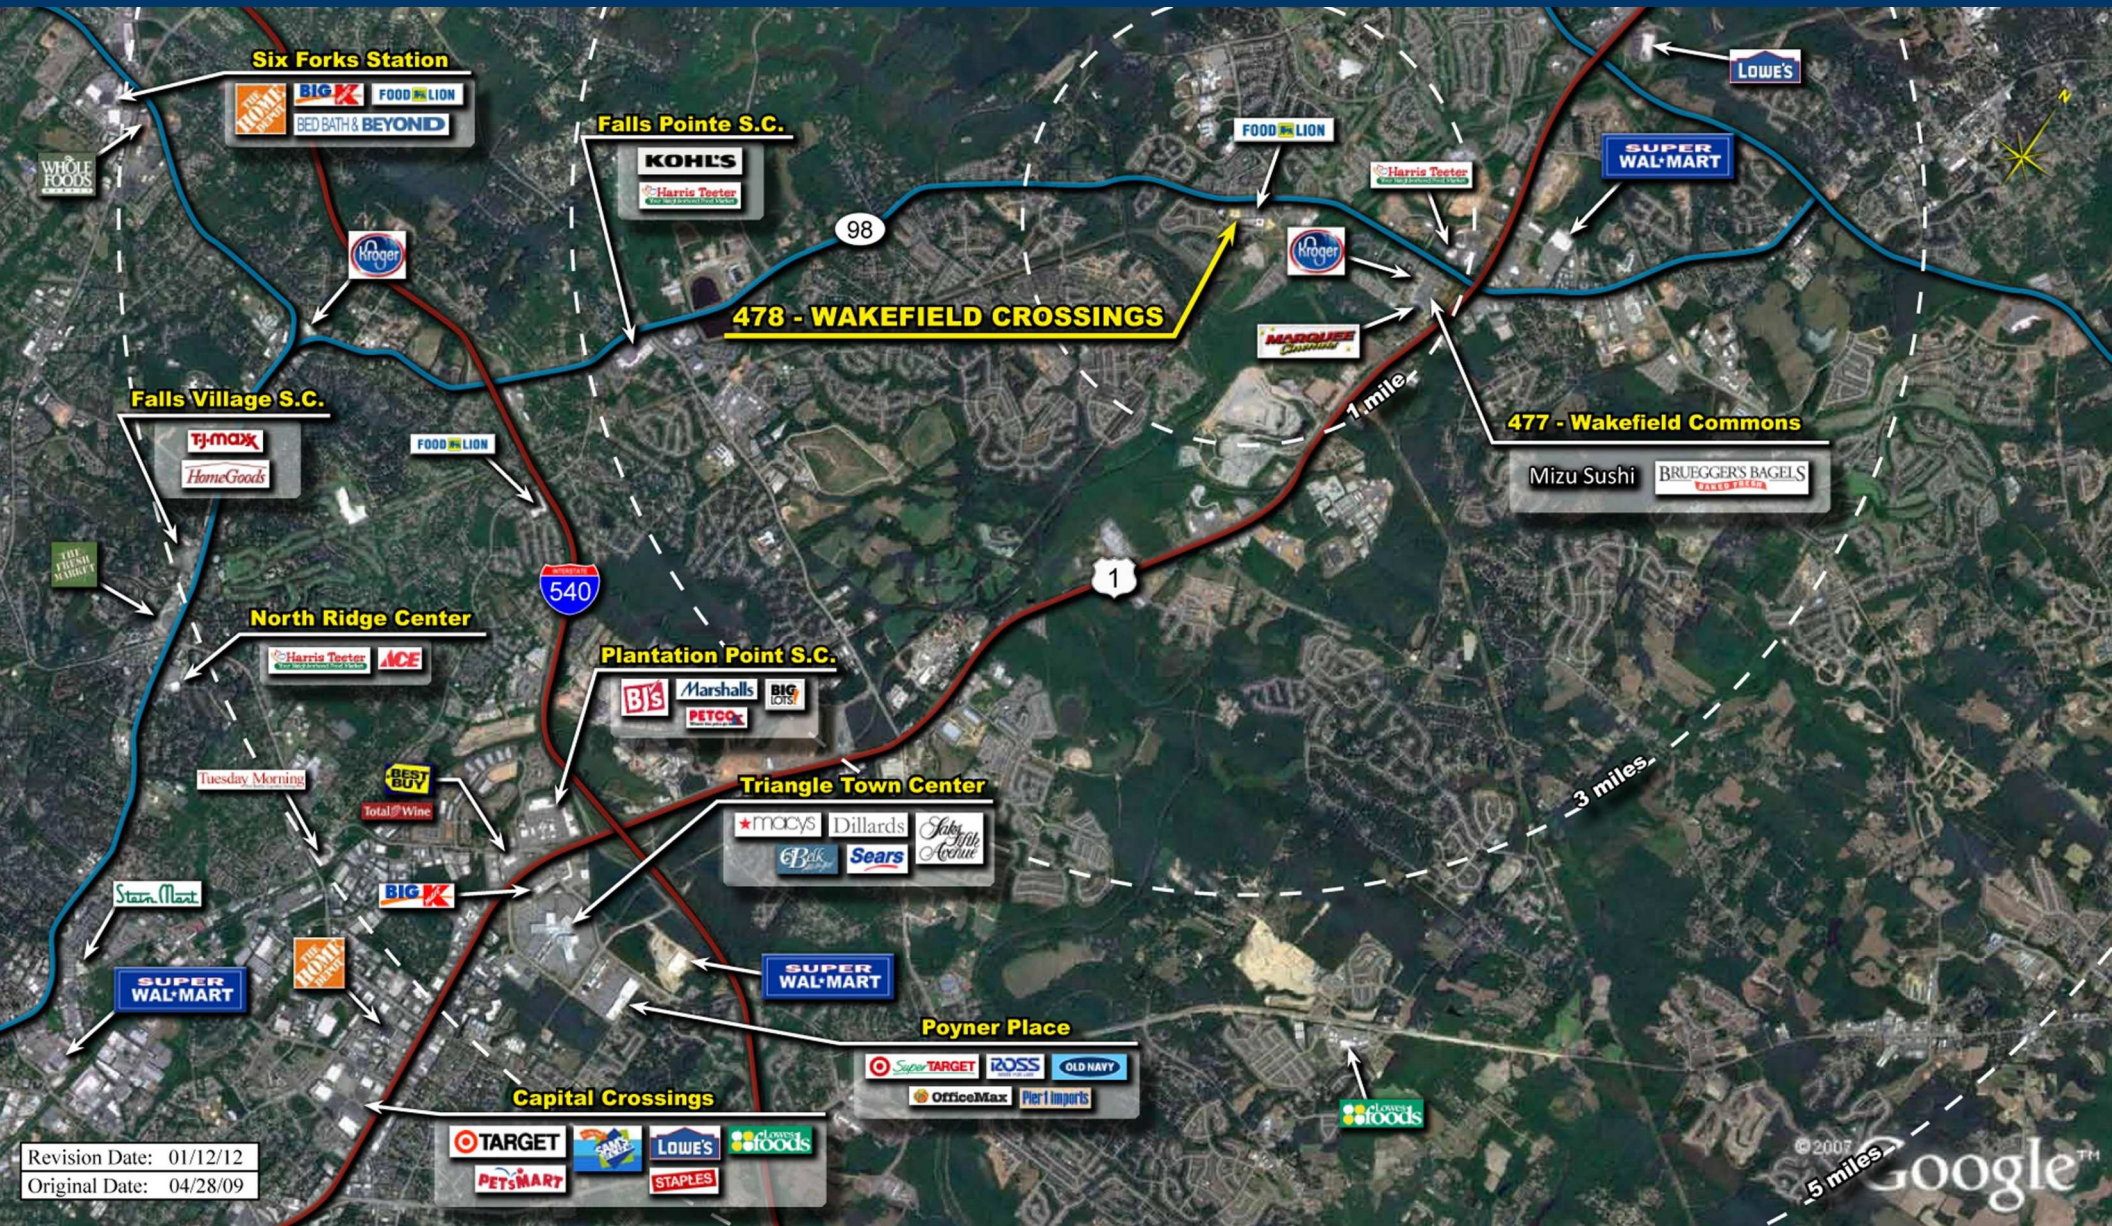

WAKEFIELD CROSSINGS

WAKEFIELD PINES & NEW FALLS OF NEUSE RD., RALEIGH, NC

Revision Date: 01/12/12
Original Date: 04/28/09

LEASING REPRESENTATIVE : **SIGHLA FINAZZO**

Wakefield Pines & New Falls of Neuse Rd., Raleigh, NC | (954) 956-2104 | sfinazzo@kimcorealty.com