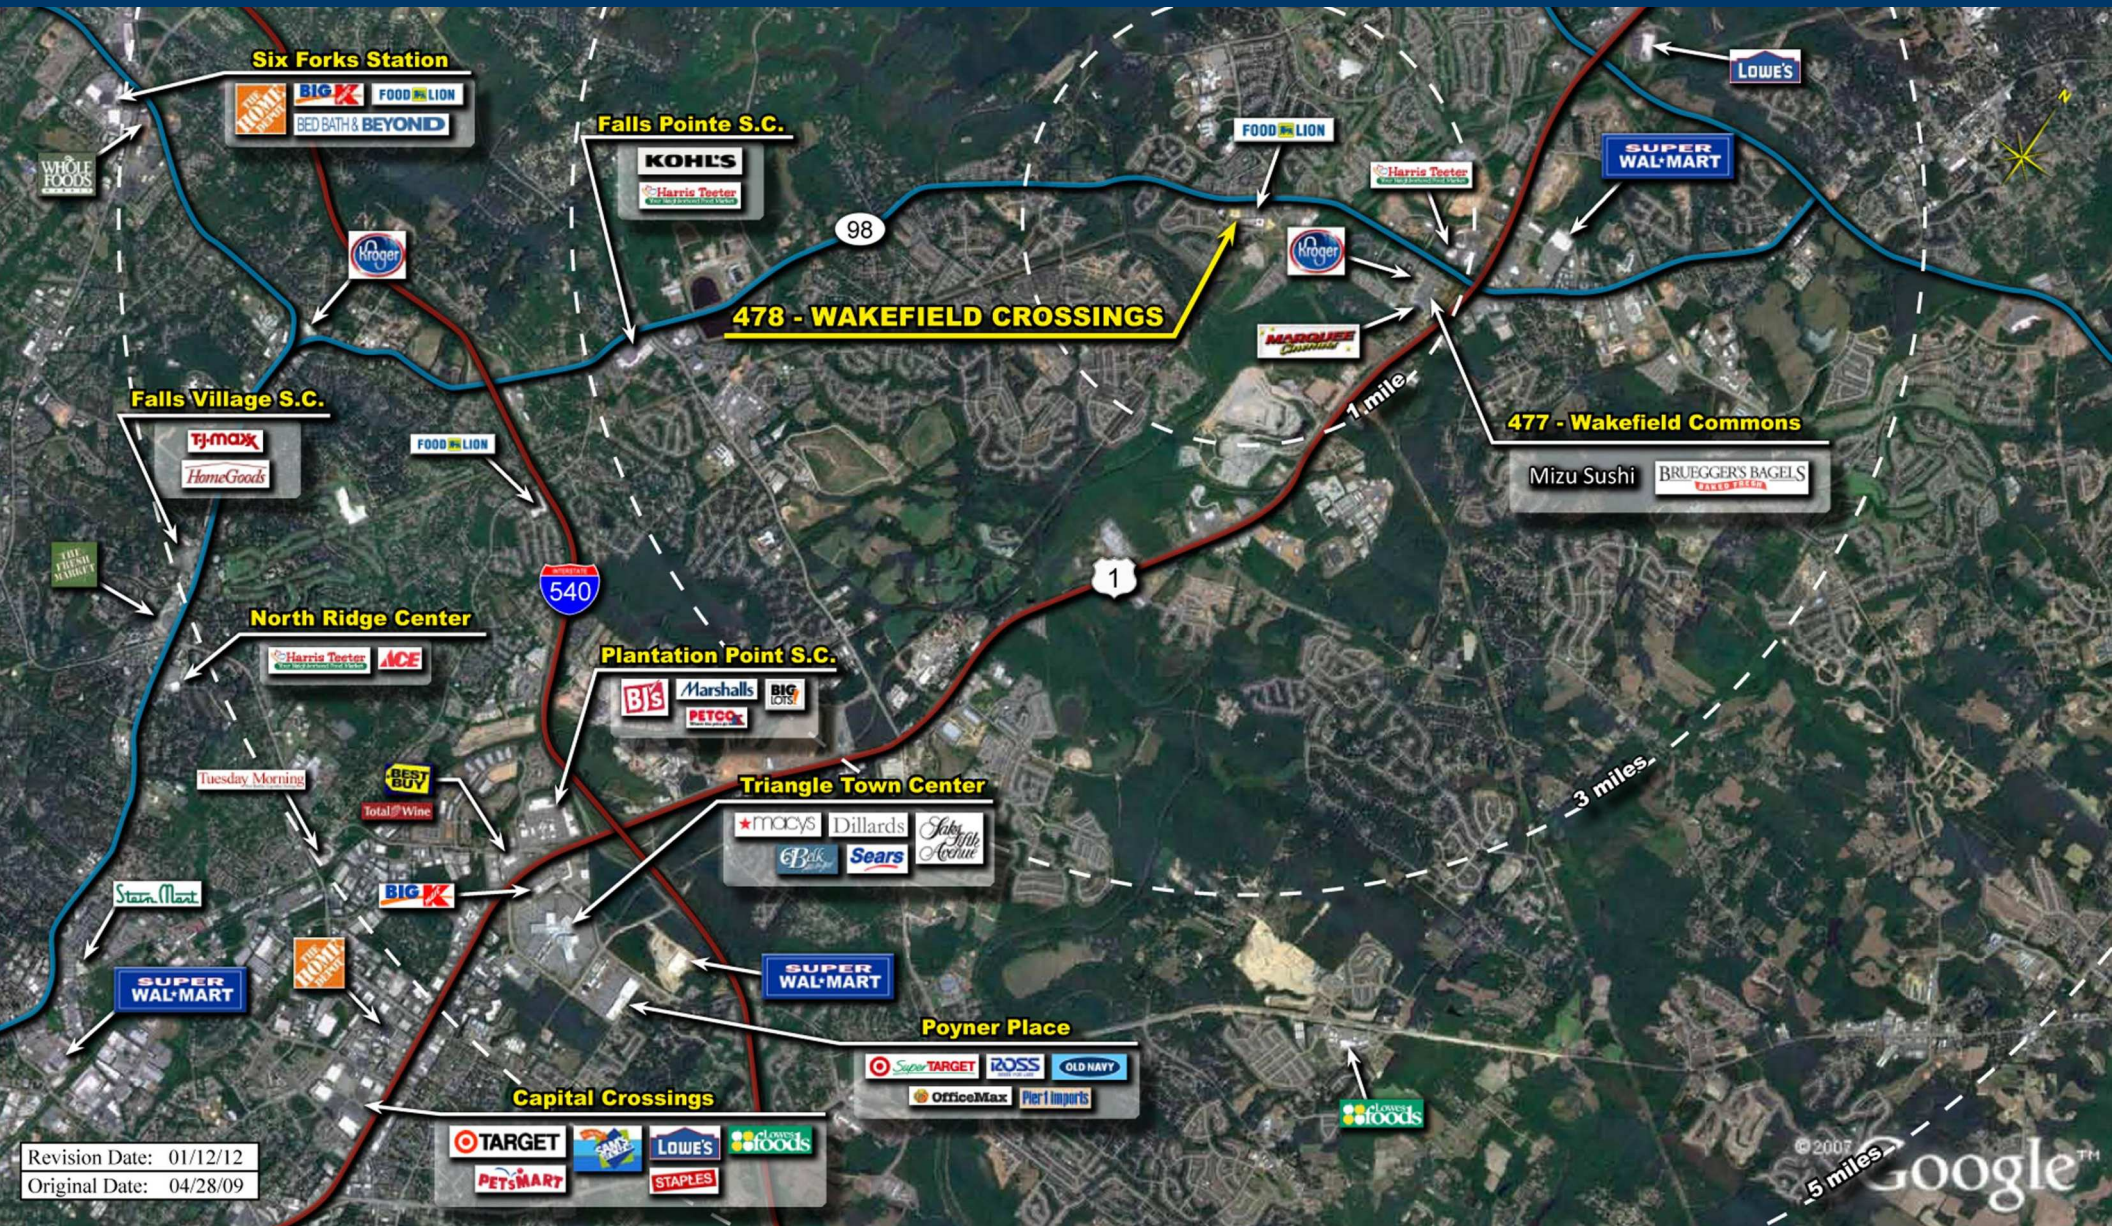

# WAKEFIELD CROSSINGS

WAKEFIELD PINES & NEW FALLS OF NEUSE RD., RALEIGH, NC

MANAGED BY AN AFFILIATE OF

Revision Date: 01/12/12  
Original Date: 04/28/09

© 2007 Google™