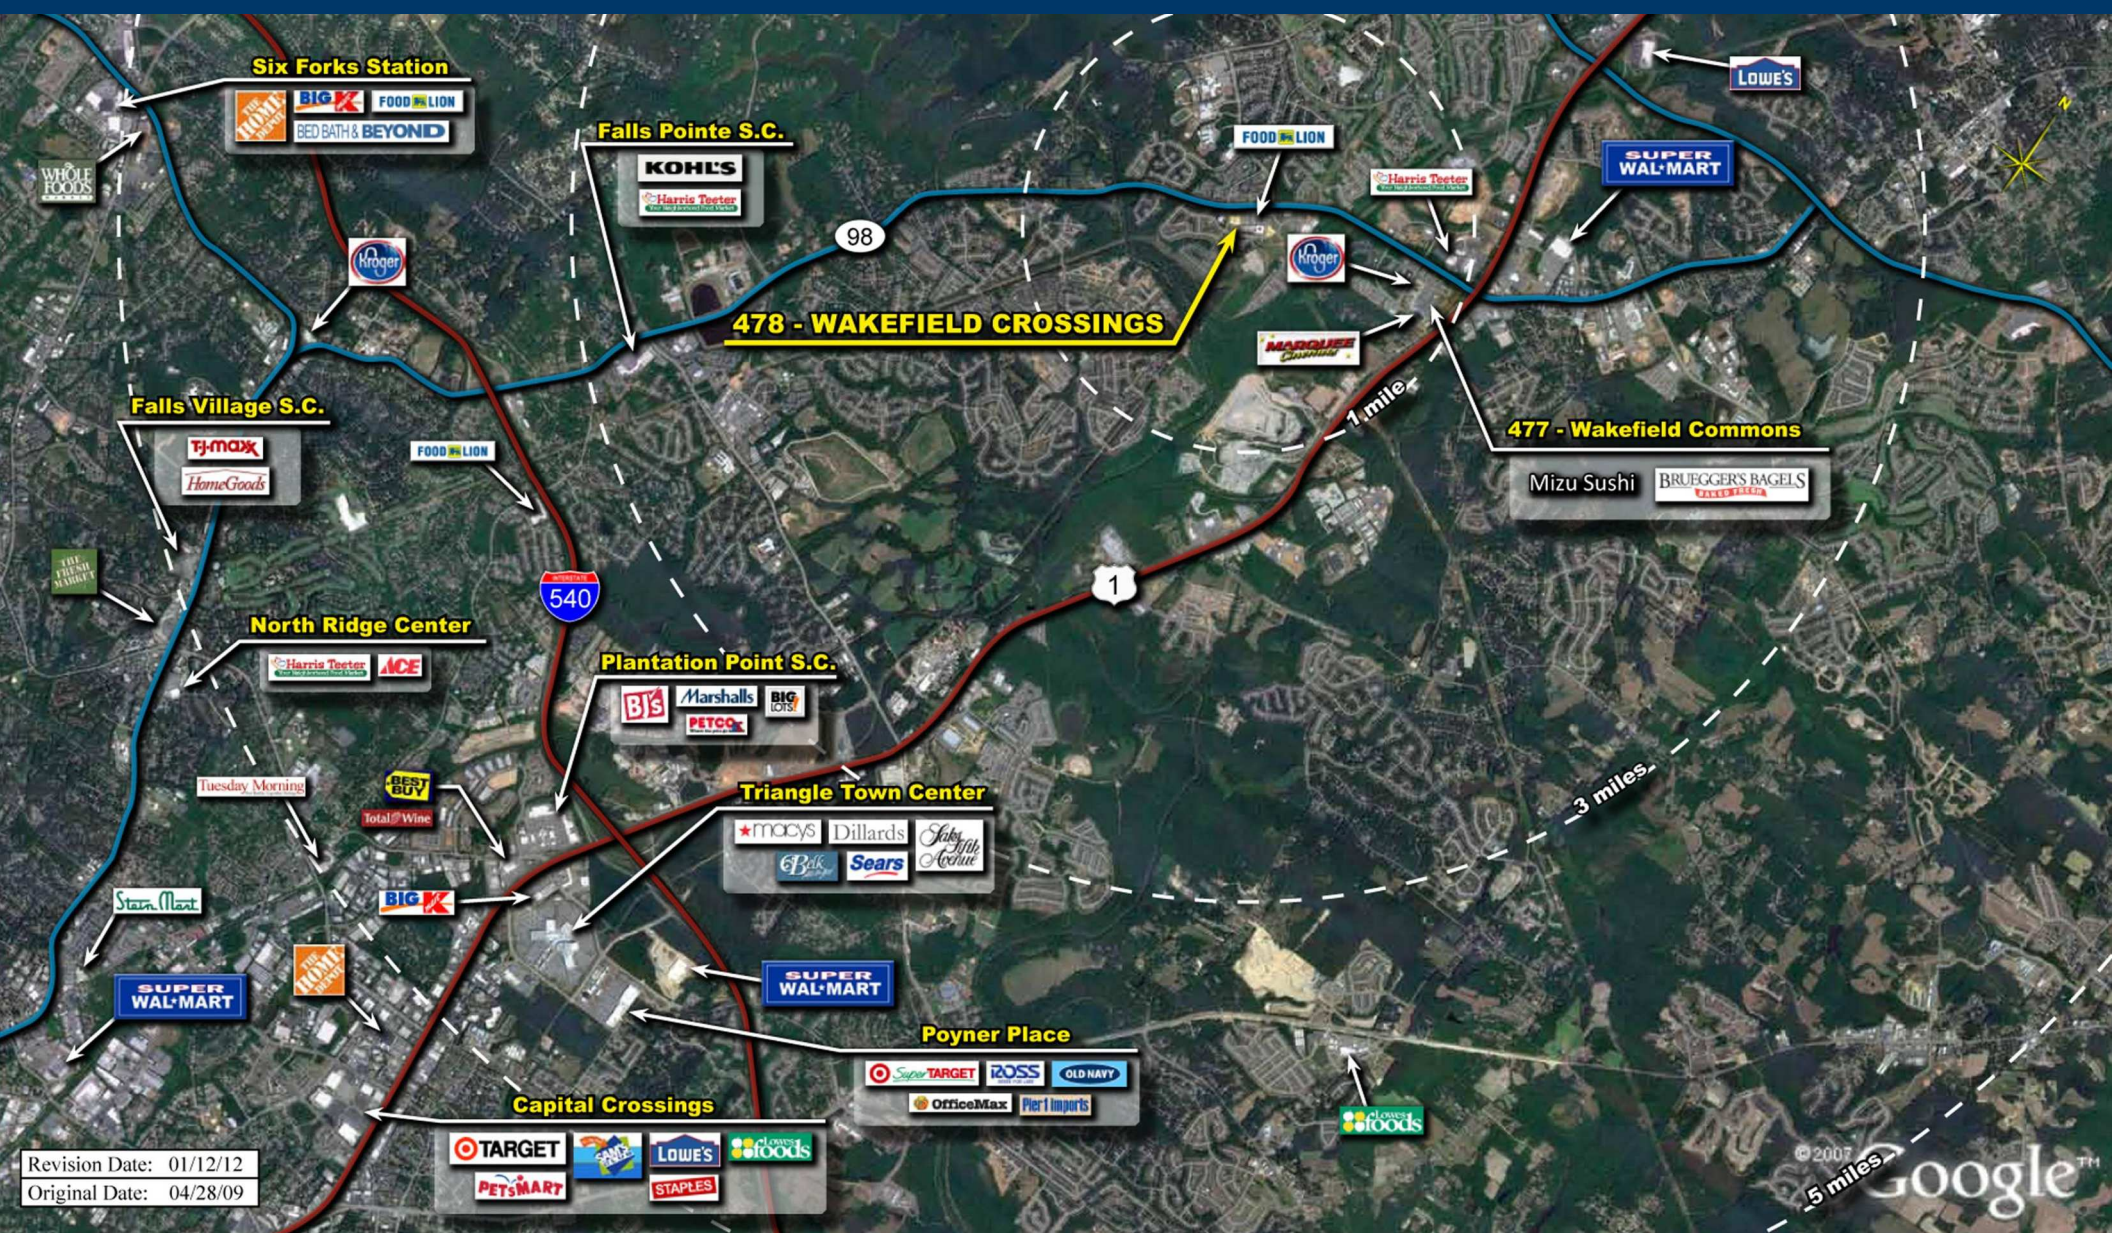

WAKEFIELD CROSSINGS

WAKEFIELD PINES & NEW FALLS OF NEUSE RD., RALEIGH, NC

MANAGED BY AN AFFILIATE OF

Revision Date: 01/12/12
Original Date: 04/28/09

© 2007 Google™

LEASING REPRESENTATIVE

SIGHLA FINAZZO

(954) 956-2104 | sfinazzo@kimcorealty.com