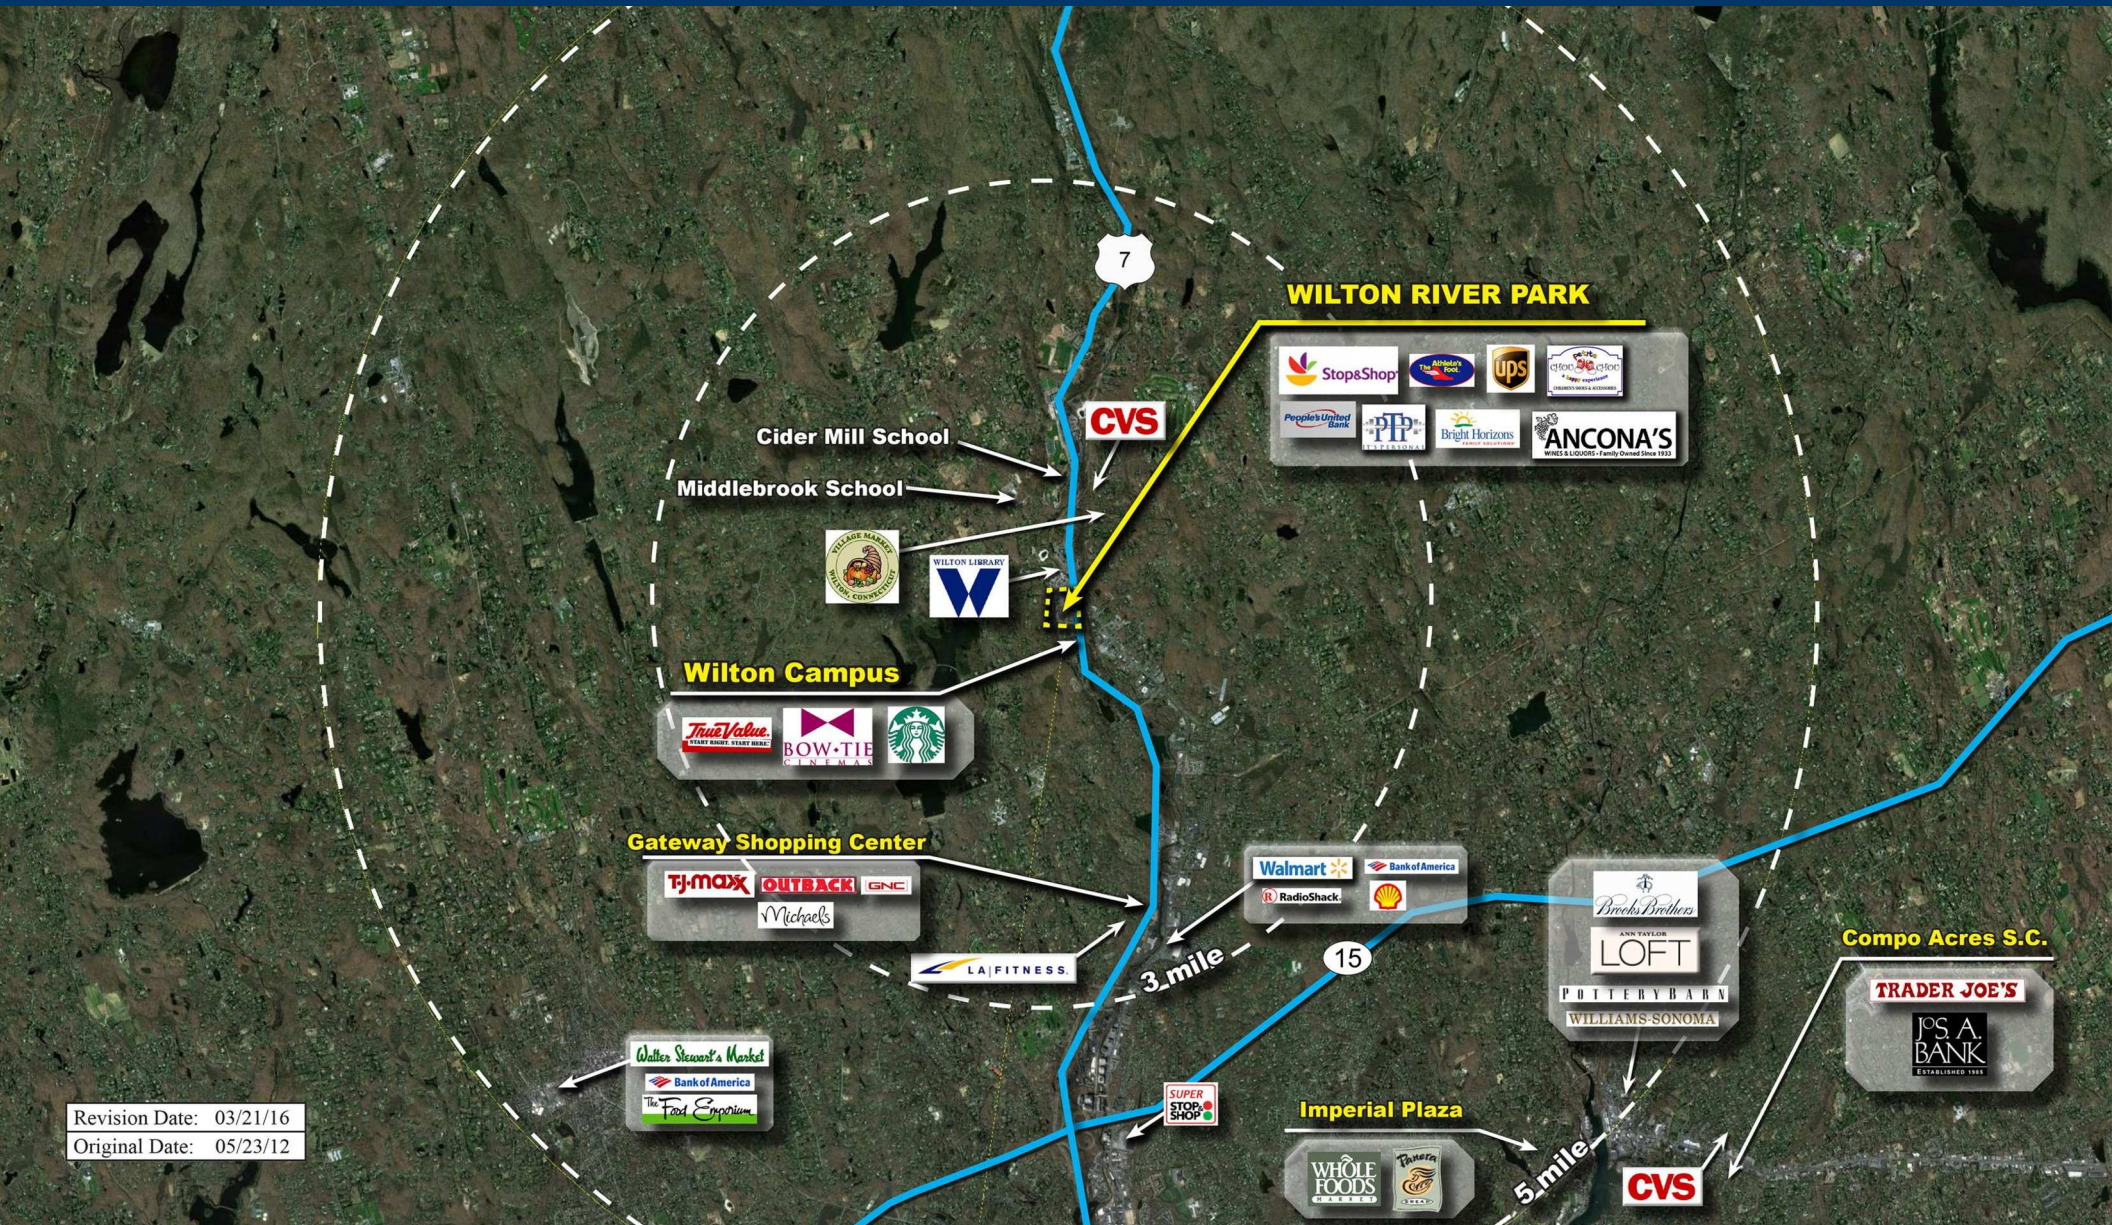

WILTON RIVER PARK S.C.

OLD RIDGEFIELD RD. & GODFREY PL., WILTON, CT

Revision Date: 03/21/16
 Original Date: 05/23/12

LEASING REPRESENTATIVE

AMY DANIELS

(516) 869-7195 | adaniels@kimcorealty.com