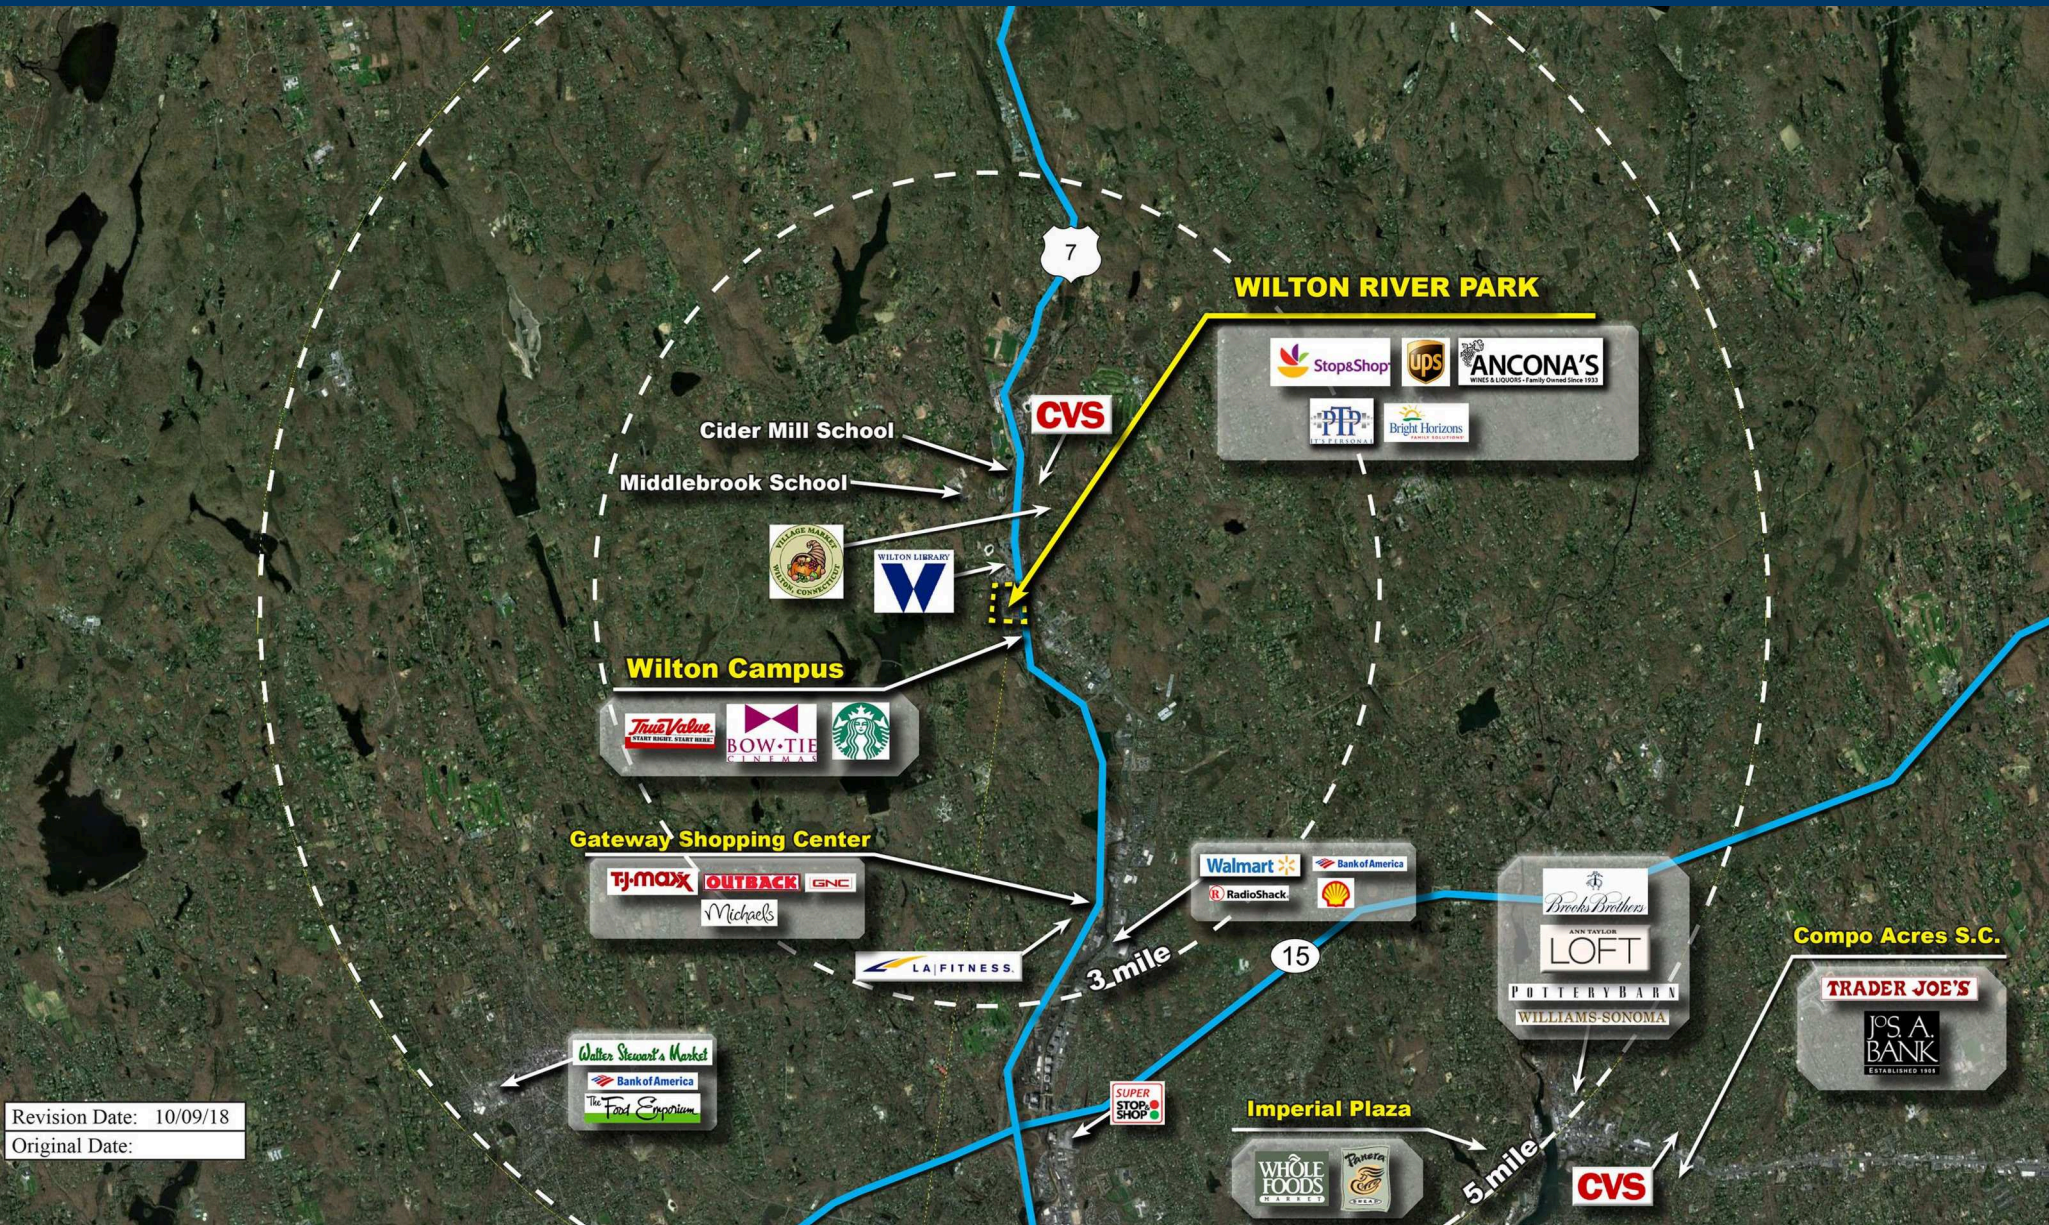

# WILTON RIVER PARK S.C.

OLD RIDGEFIELD RD. & GODFREY PL., WILTON, CT

Revision Date: 10/09/18  
 Original Date: