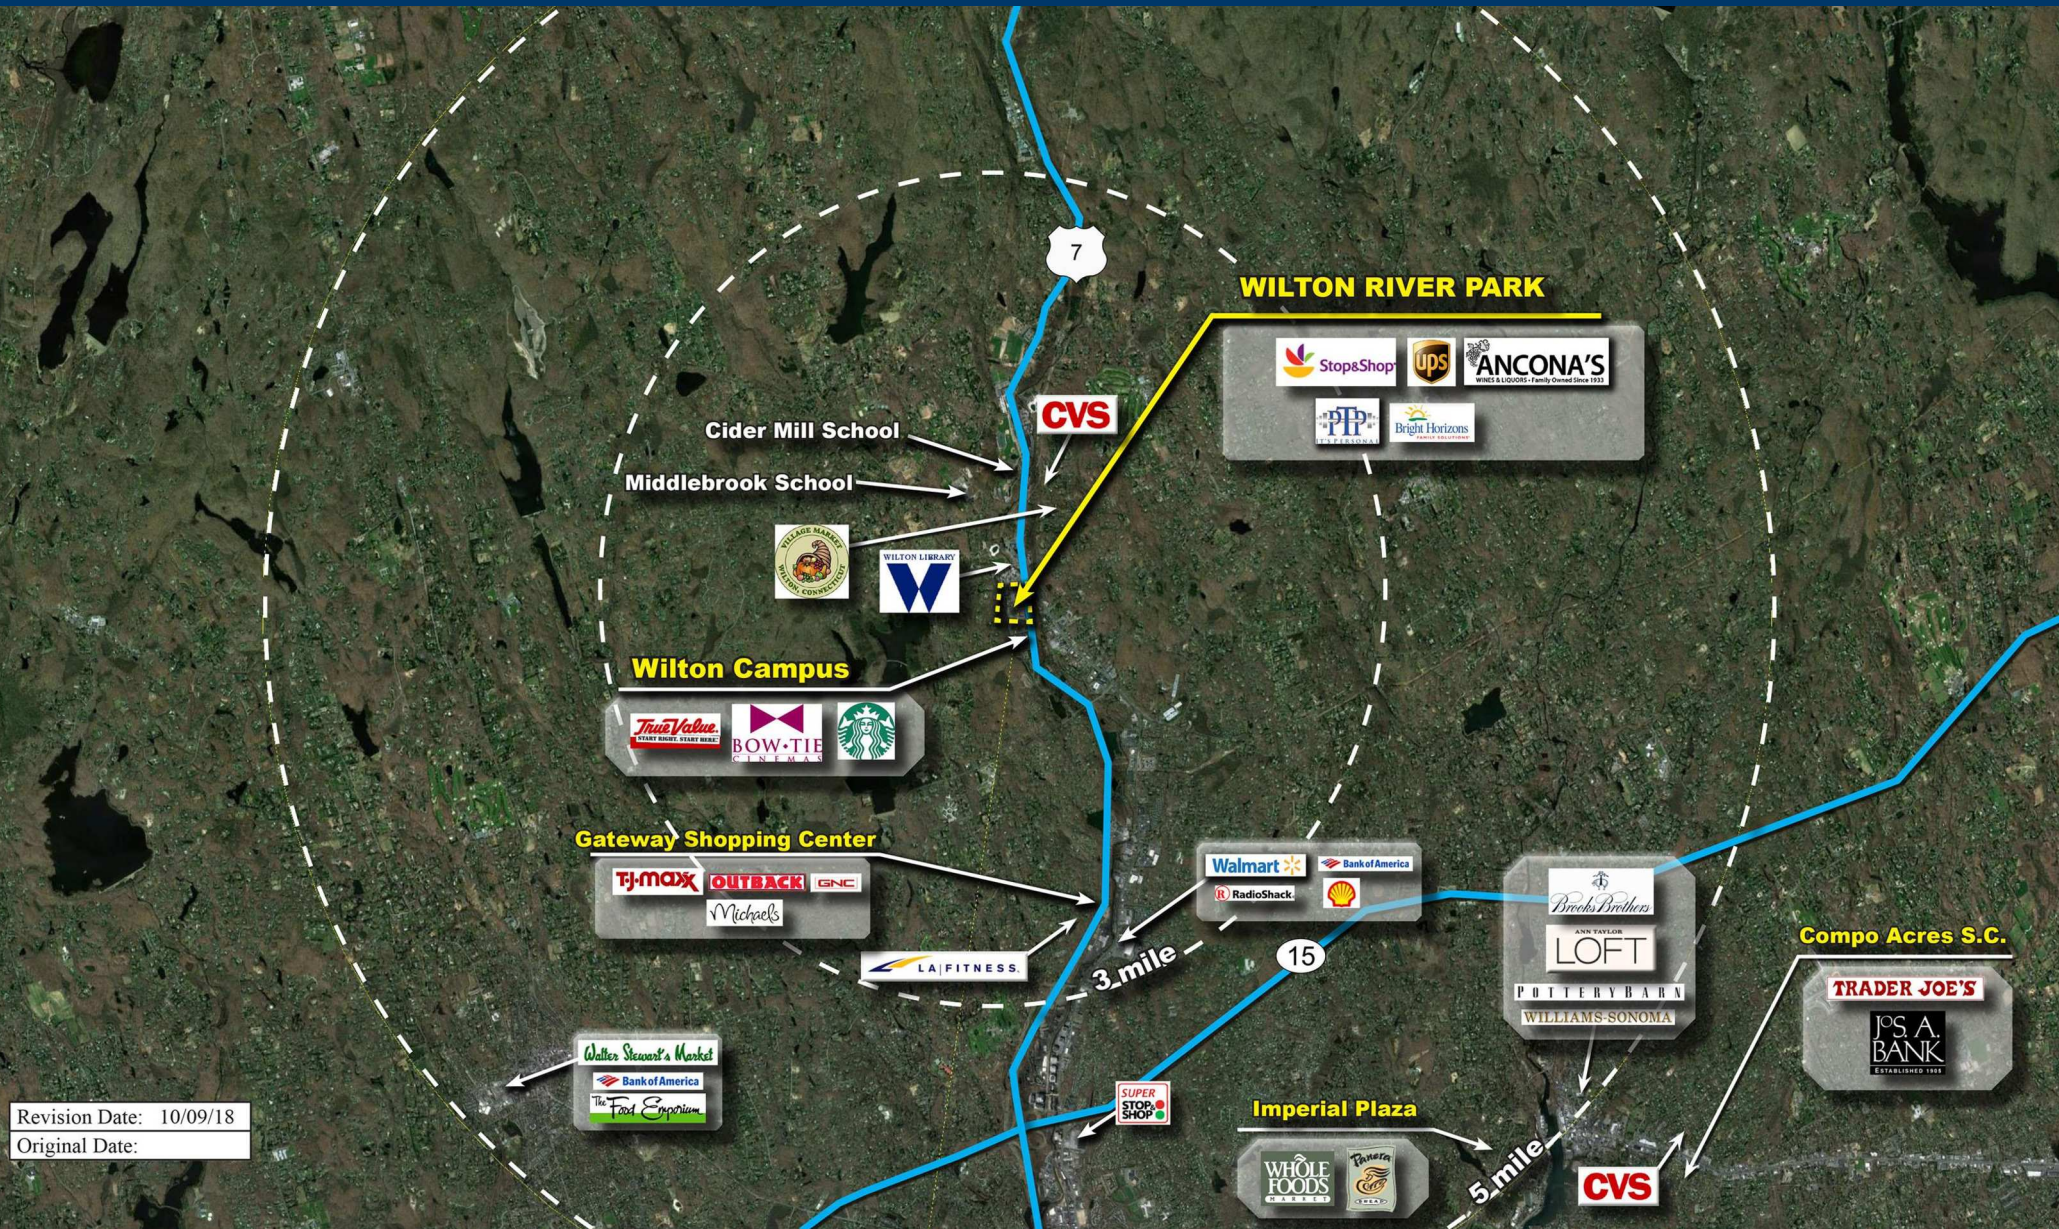

WILTON RIVER PARK S.C.

OLD RIDGEFIELD RD. & GODFREY PL., WILTON, CT

Revision Date: 10/09/18
Original Date:

LEASING REPRESENTATIVE

AMY DANIELS

(516) 869-7195 | adaniels@kimcorealty.com