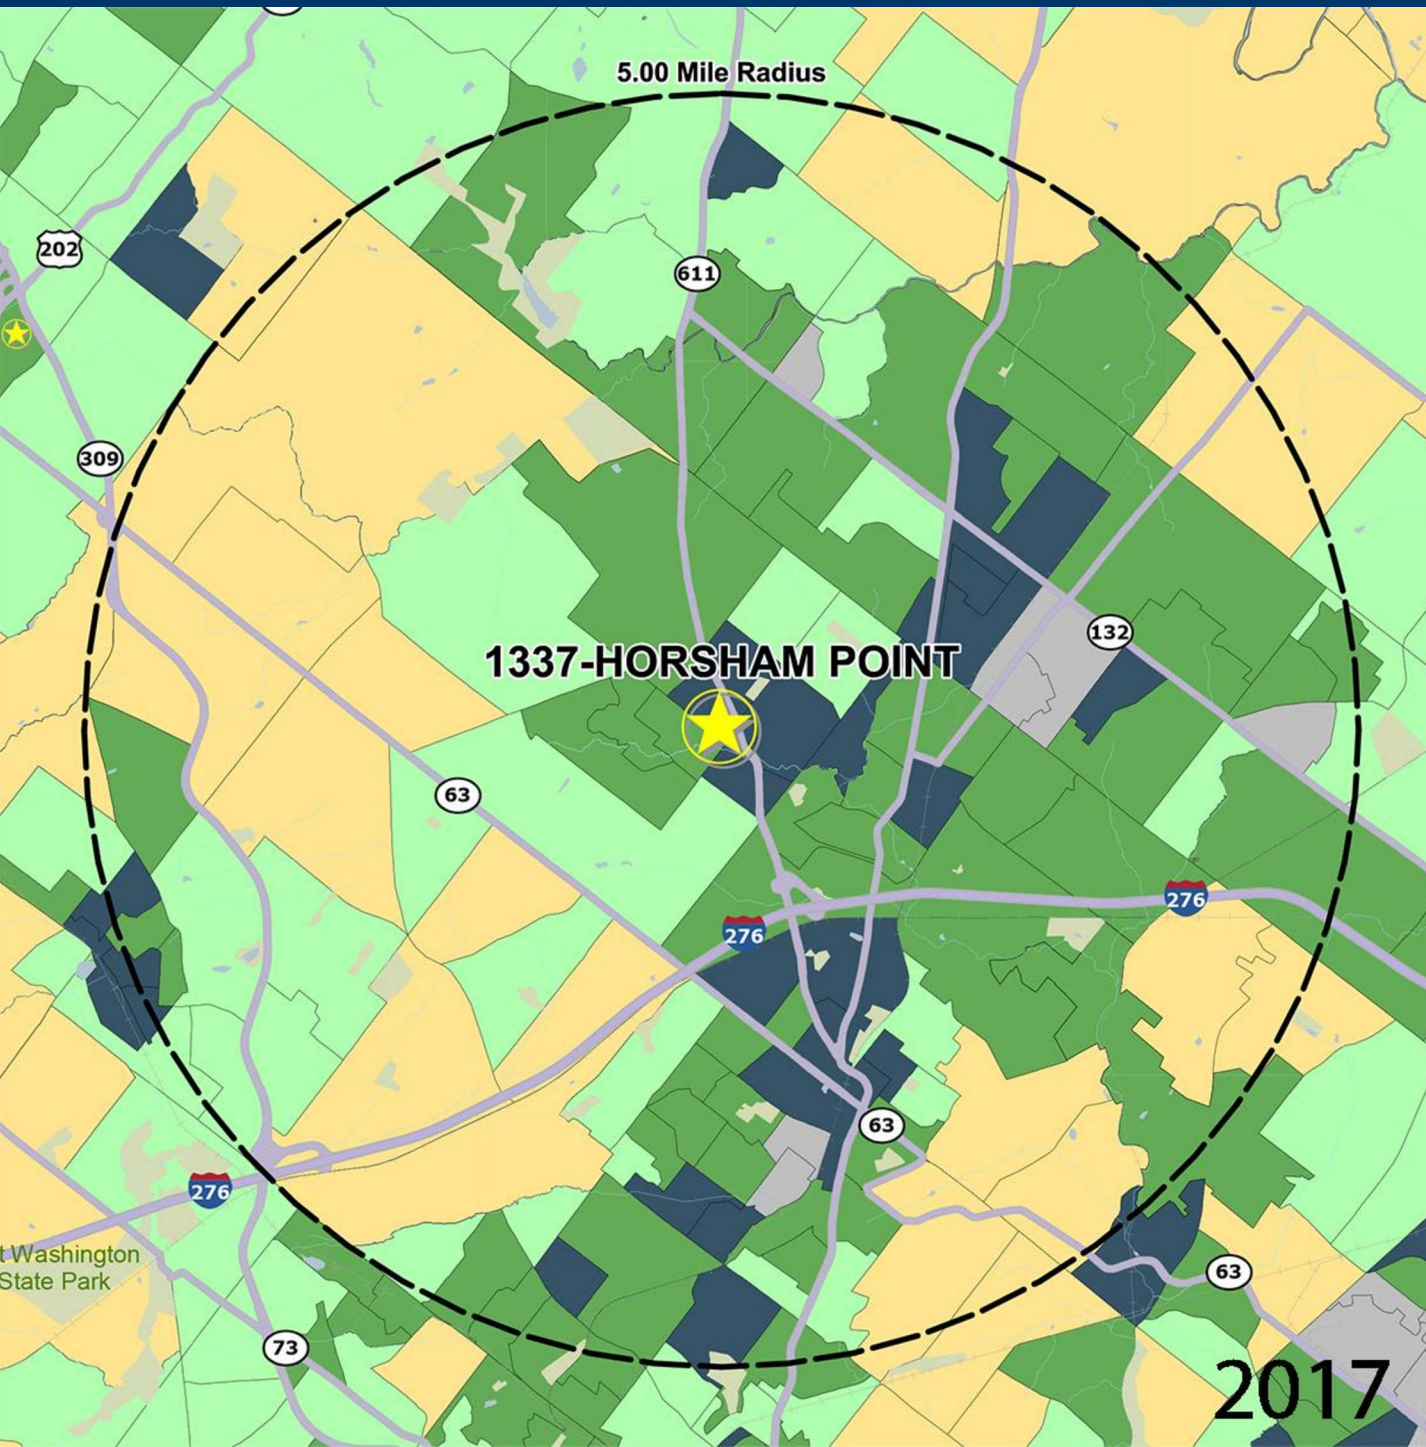

# HORSHAM POINT

HORSHAM RD. & DRESHER RD., HORSHAM, PA

MANAGED BY AN AFFILIATE OF

## DEMOGRAPHICS

2017 ESTIMATES	1-MILE	3-MILE	5-MILE
POPULATION	12,113	78,952	192,799
DAYTIME POP	19,465	100,485	229,401
HOUSEHOLDS	4,993	30,848	73,585
AVERAGE HH INCOME	\$81,942	\$93,329	\$103,590
MEDIAN HH INCOME	\$67,416	\$73,212	\$78,957
PER CAPITA INCOME	\$34,078	\$36,800	\$40,086