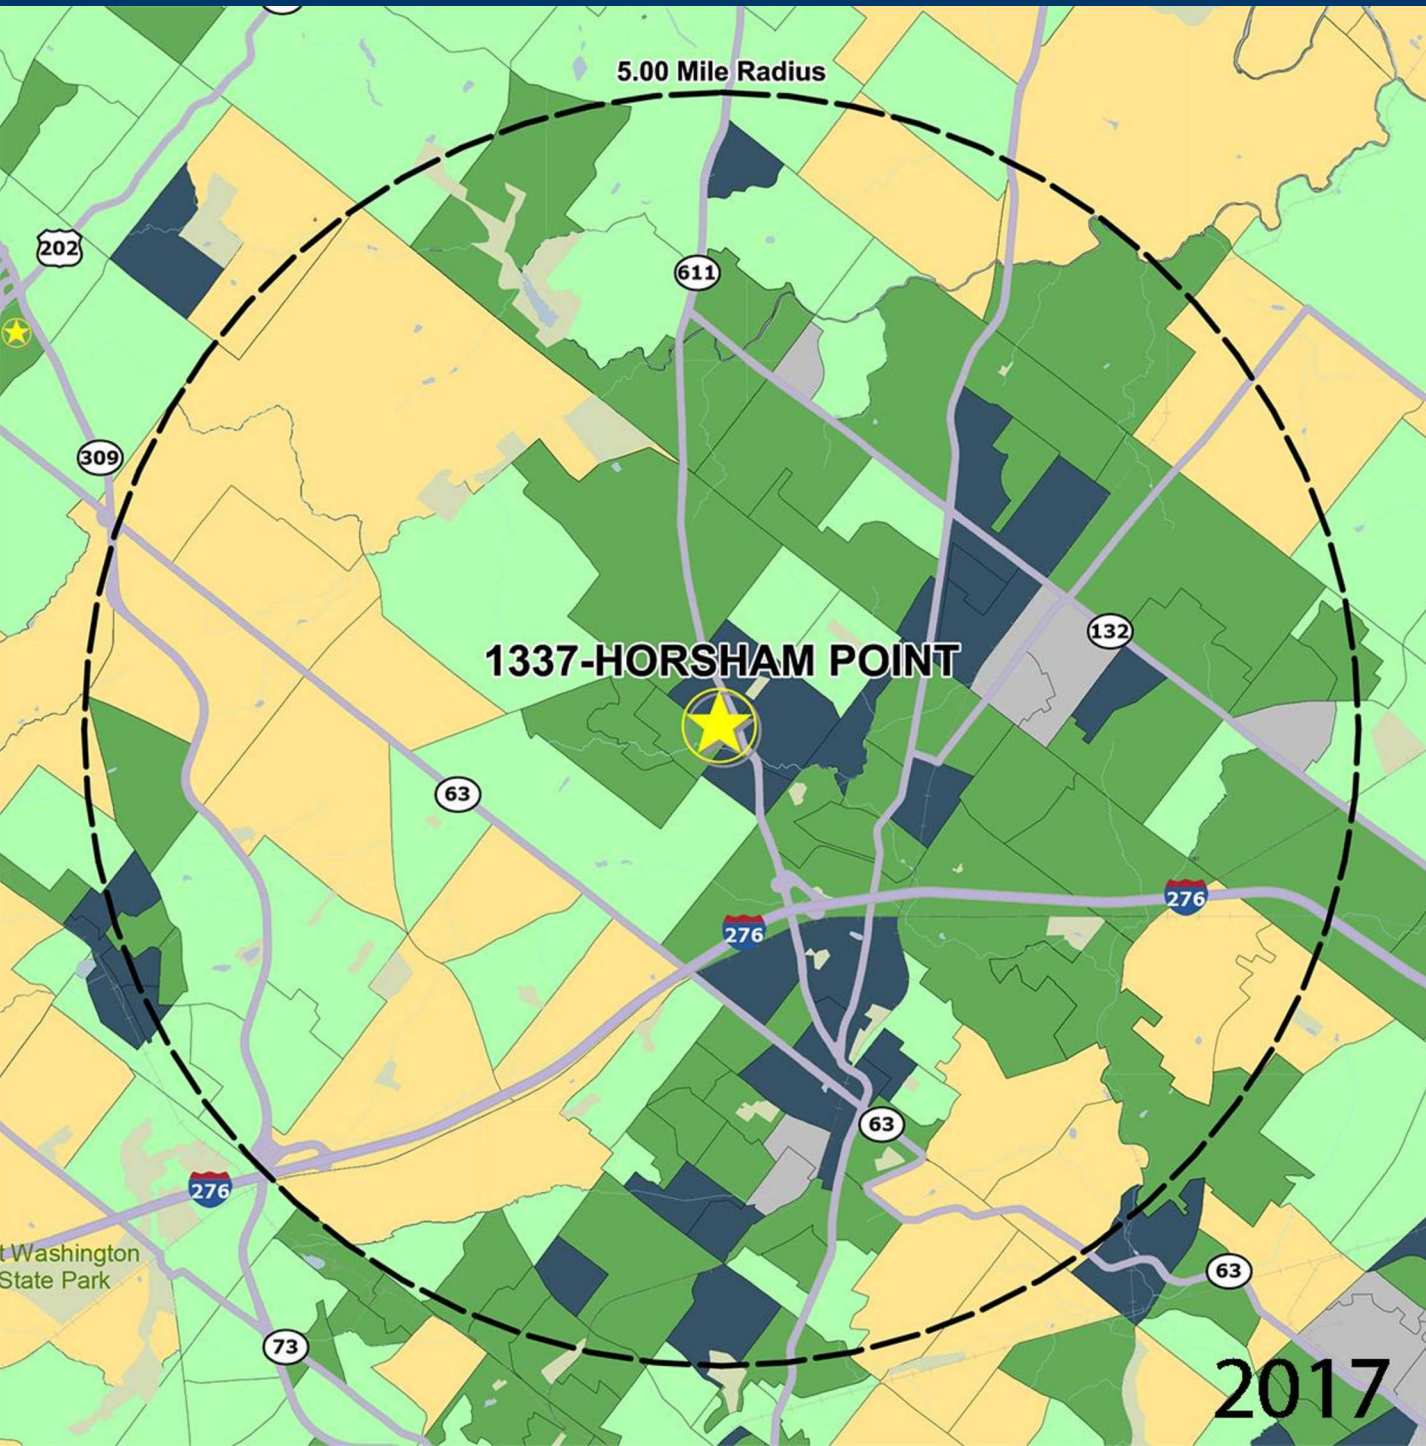

1337B

HORSHAM POINT

HORSHAM RD. & DRESHER RD., HORSHAM, PA

MANAGED BY AN AFFILIATE OF

DEMOGRAPHICS

2017 ESTIMATES	1-MILE	3-MILE	5-MILE
POPULATION	12,113	78,952	192,799
DAYTIME POP	19,465	100,485	229,401
HOUSEHOLDS	4,993	30,848	73,585
AVERAGE HH INCOME	\$81,942	\$93,329	\$103,590
MEDIAN HH INCOME	\$67,416	\$73,212	\$78,957
PER CAPITA INCOME	\$34,078	\$36,800	\$40,086

Trade Area Systems, Updates of 2010 Census Data by Synergos

Average Household Income
by Block Group

Popstats, 4Q 2016, Trade Area Systems

2017