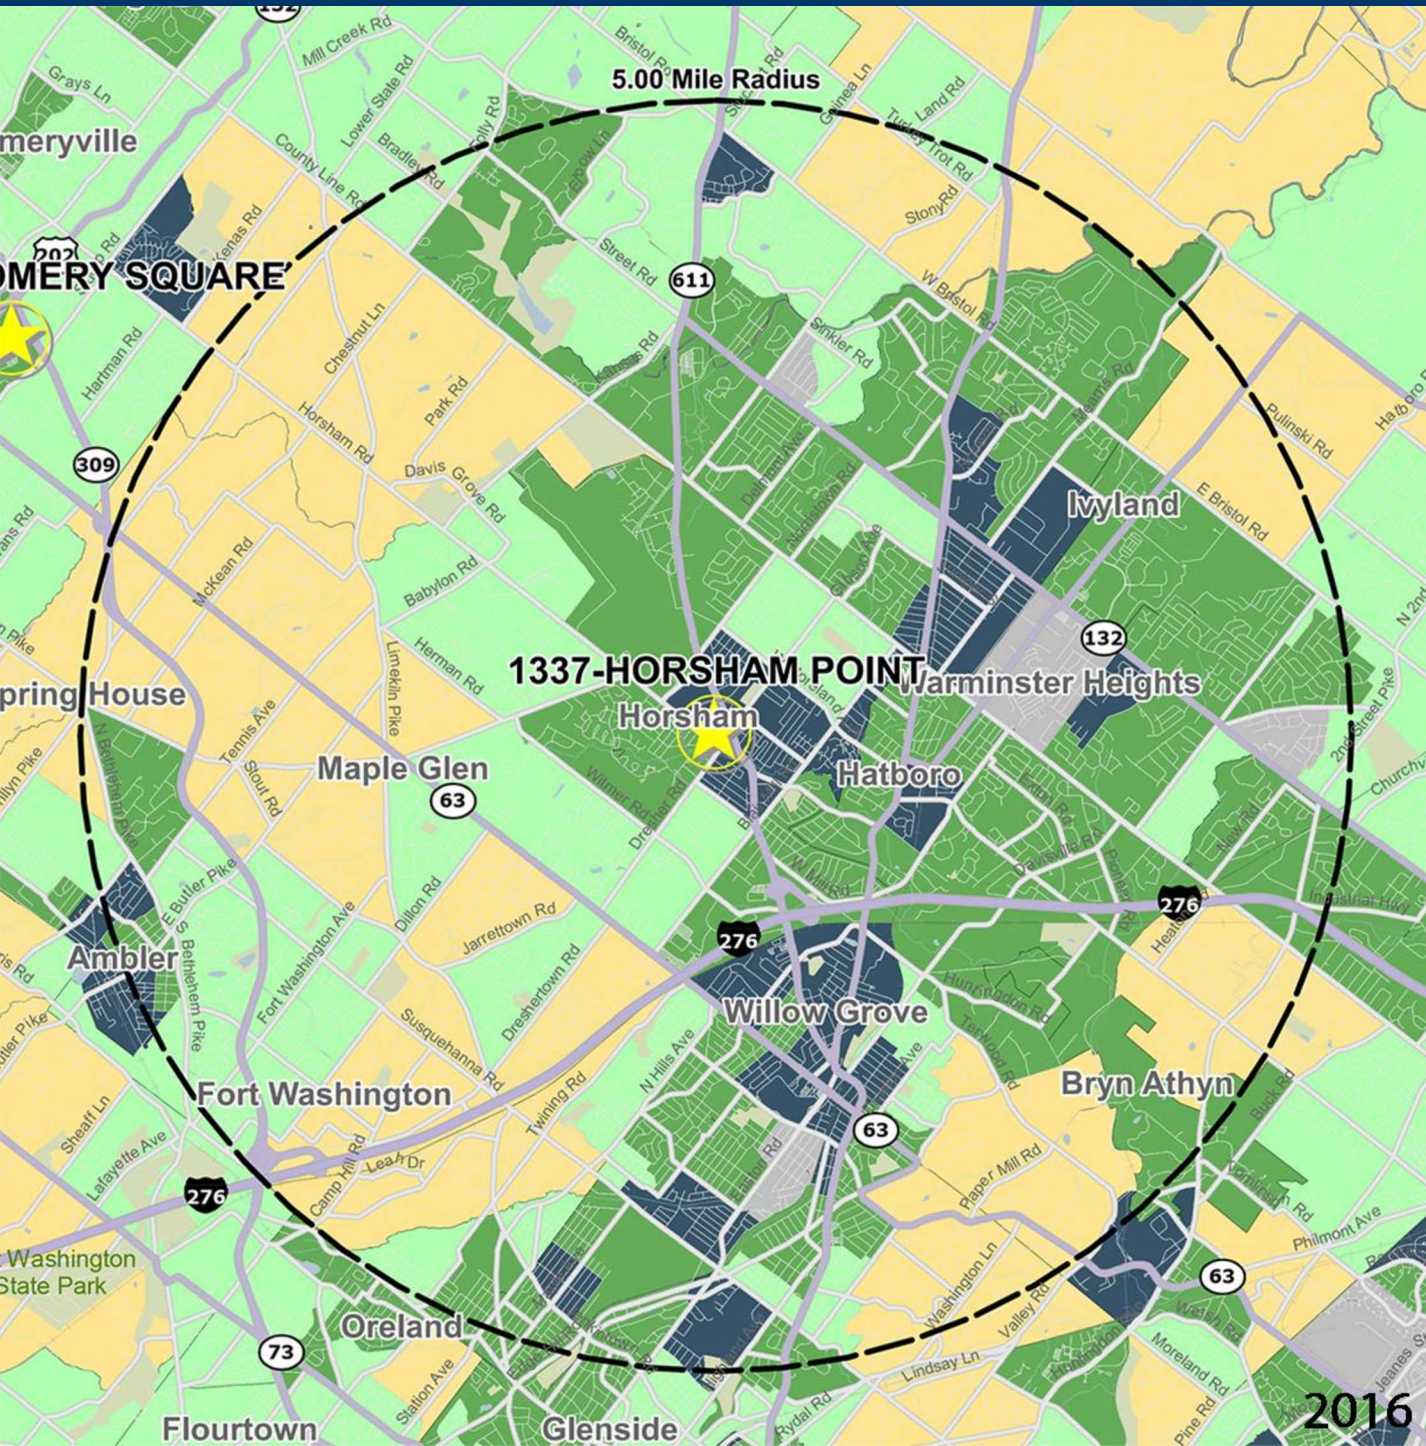

1337B

HORSHAM POINT

HORSHAM RD. & DRESHER RD., HORSHAM, PA

MANAGED BY AN AFFILIATE OF

DEMOGRAPHICS

2016 ESTIMATES	1-MILE	3-MILE	5-MILE
TOTAL POPULATION	12,130	78,813	192,432
TOTAL HOUSEHOLDS	5,000	30,818	73,447
AVERAGE HH INCOME	\$78,551	\$91,576	\$101,433
MEDIAN HH INCOME	\$65,464	\$73,135	\$77,957

Trade Area Systems, Updates of 2010 Census Data by Synergos

Average Household Income by Block Group

Popstats, 4Q 2016, Trade Area Systems

2016