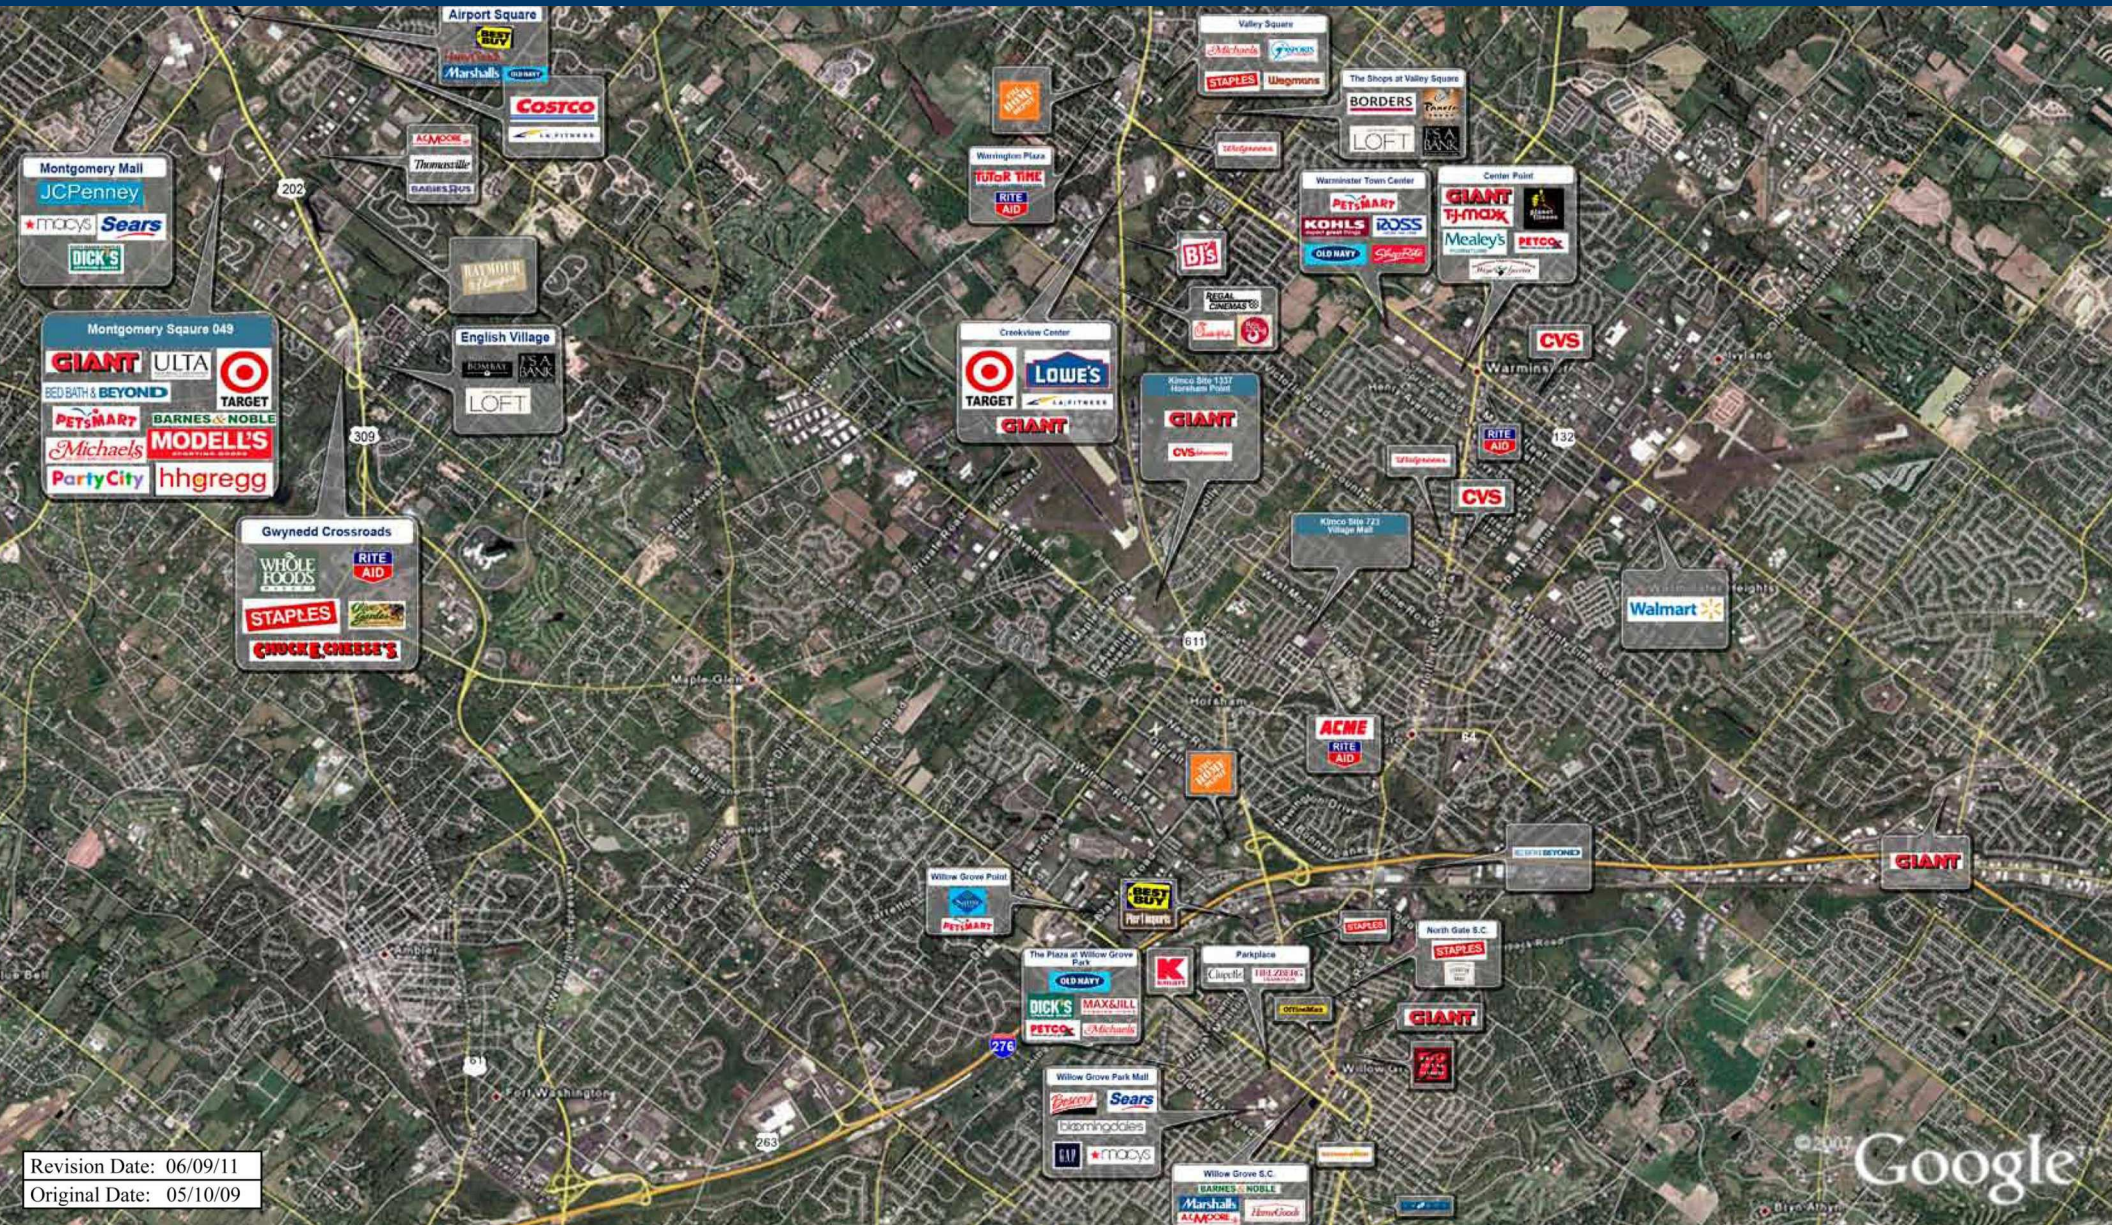

1337B

HORSHAM POINT

HORSHAM RD. & DRESHER RD., HORSHAM, PA

MANAGED BY AN AFFILIATE OF

Revision Date: 06/09/11
Original Date: 05/10/09

© 2011 Google

LEASING REPRESENTATIVE

REBECCA RIVARD