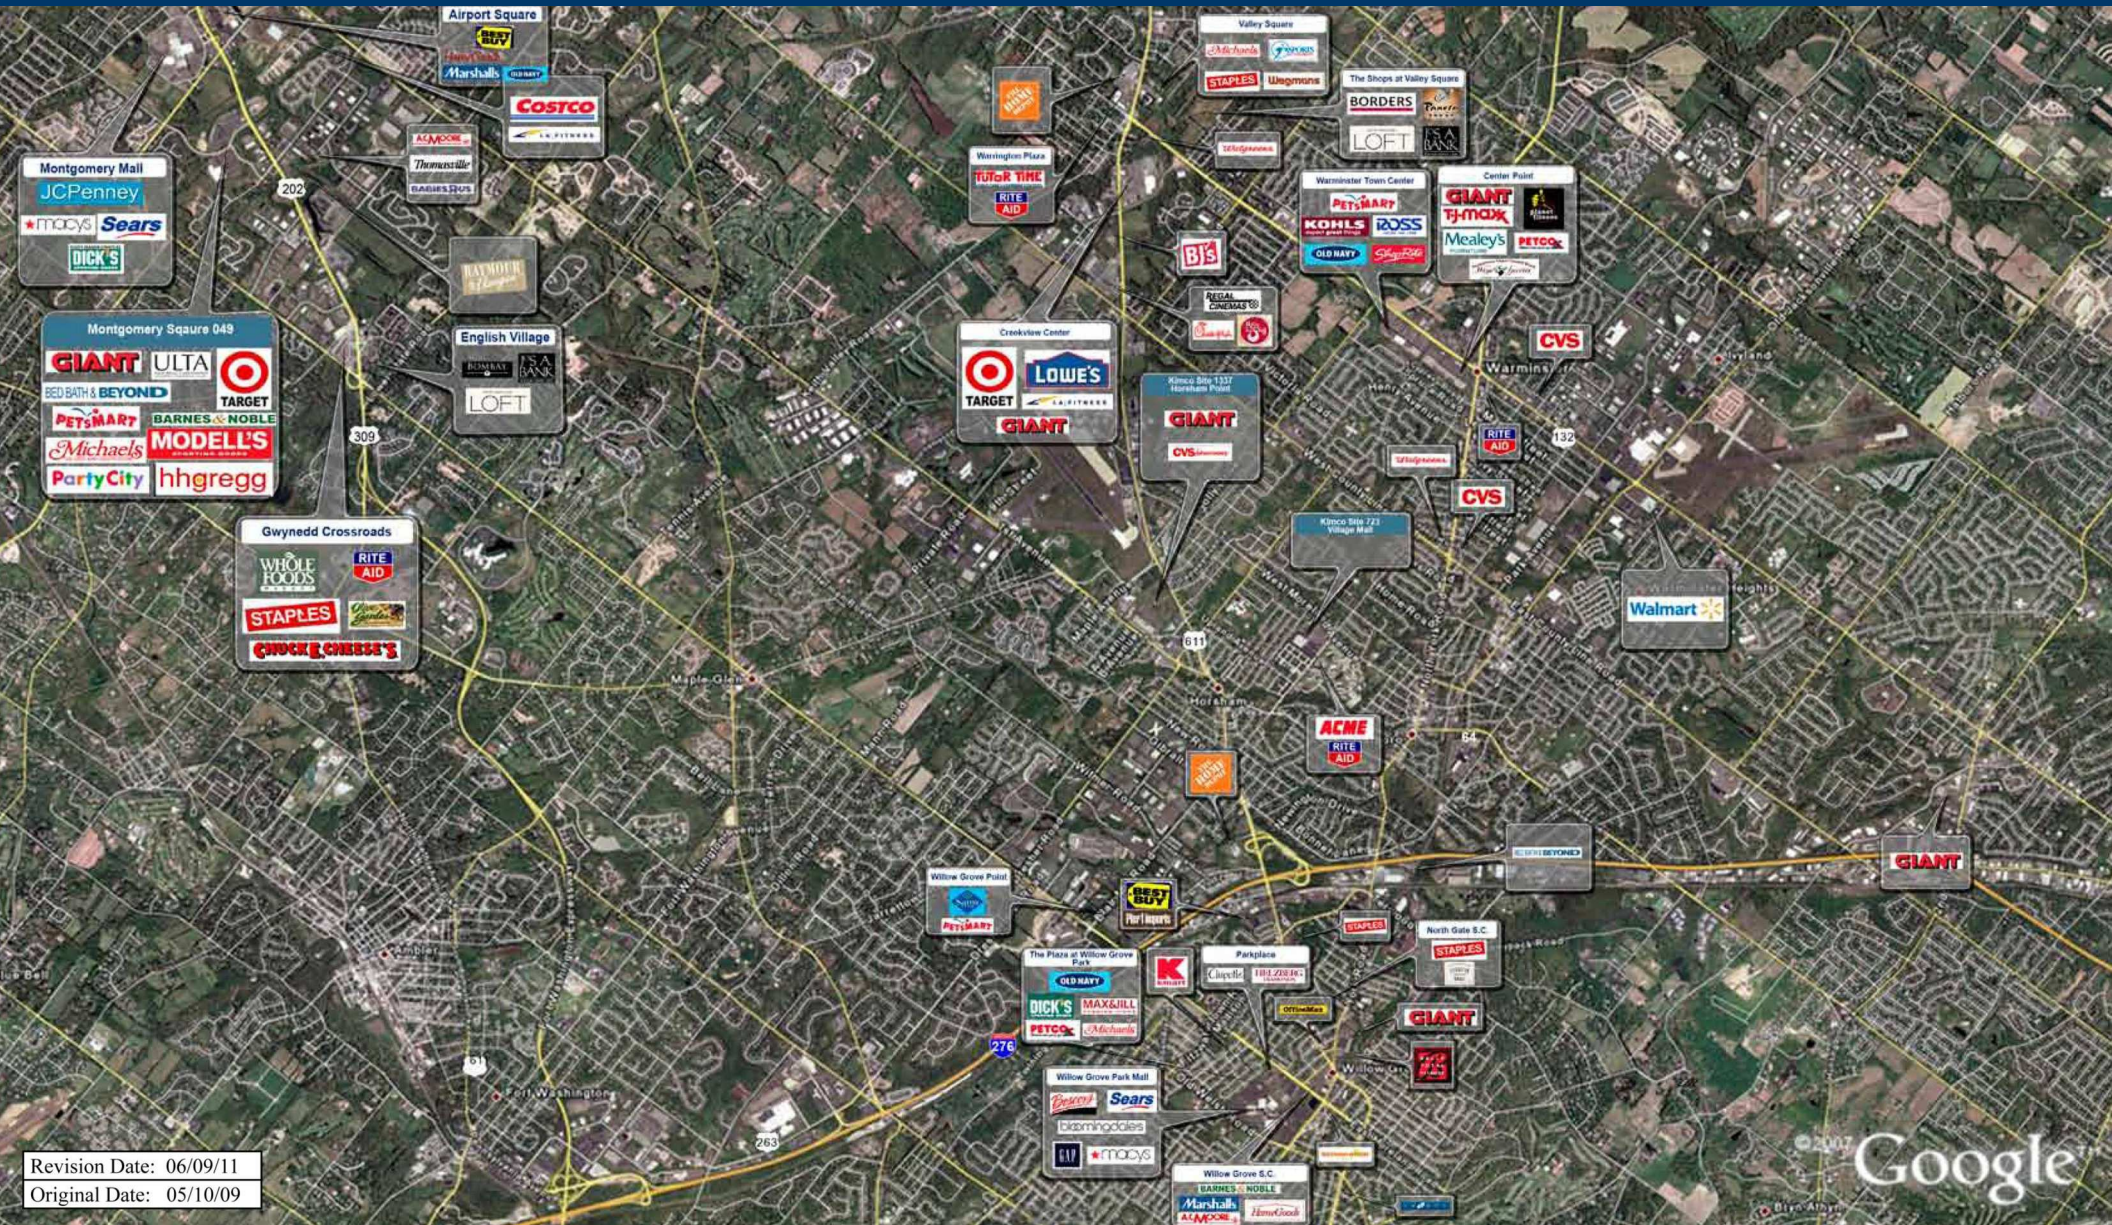

1337B

HORSHAM POINT

HORSHAM RD. & DRESHER RD., HORSHAM, PA

MANAGED BY AN AFFILIATE OF

Revision Date: 06/09/11
Original Date: 05/10/09

© 2011 Google

LEASING REPRESENTATIVE : JENNA MIELKE

Horsham Rd. & Dresher Rd., Horsham, PA | (410) 427-4479 | jmielke@kimcorealty.com