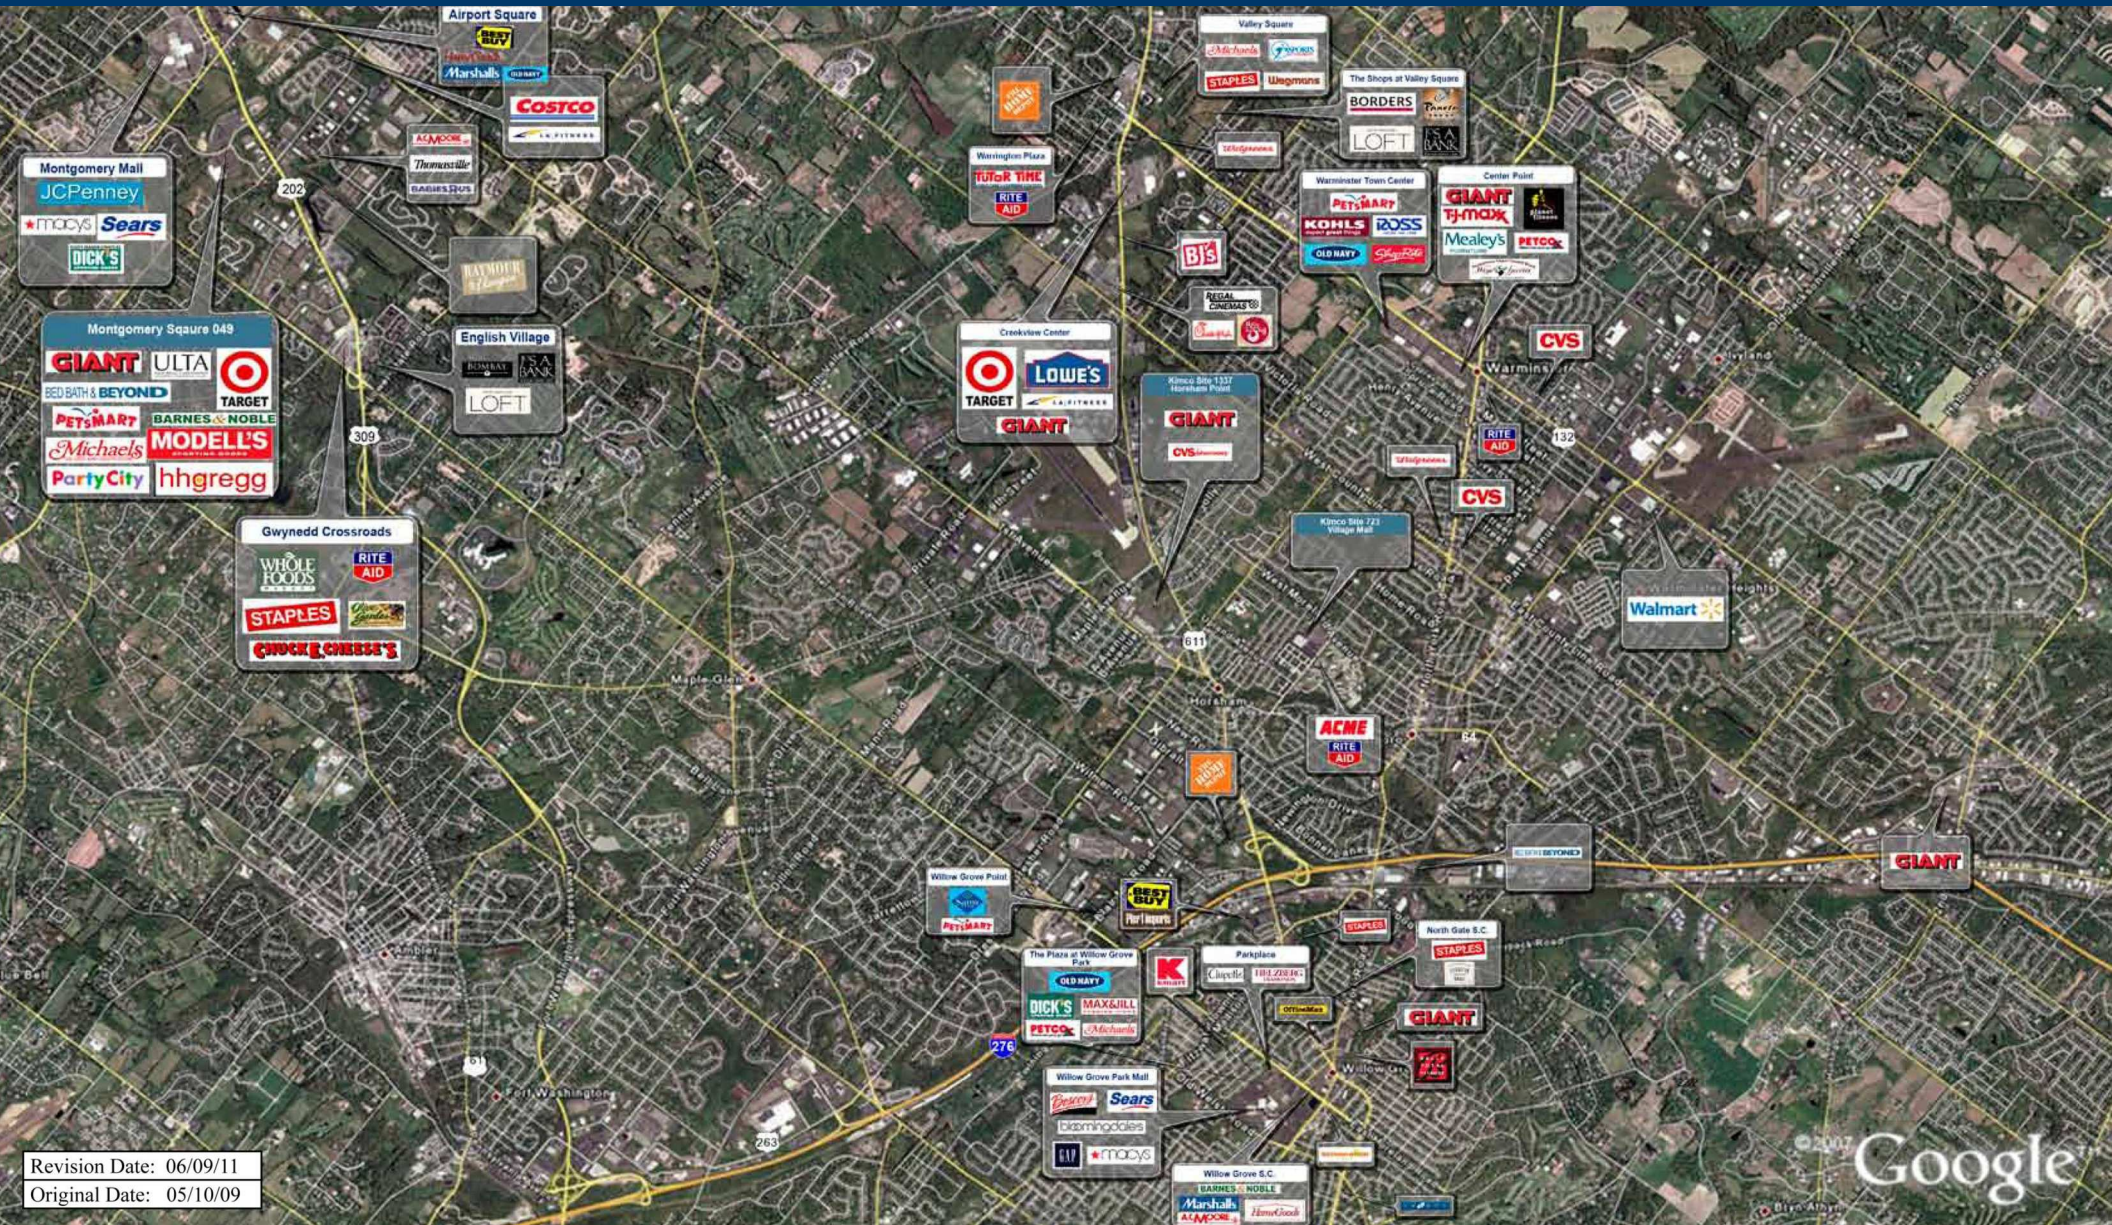

1337B

HORSHAM POINT

HORSHAM RD. & DRESHER RD., HORSHAM, PA

MANAGED BY AN AFFILIATE OF

Revision Date: 06/09/11
Original Date: 05/10/09

© 2011 Google