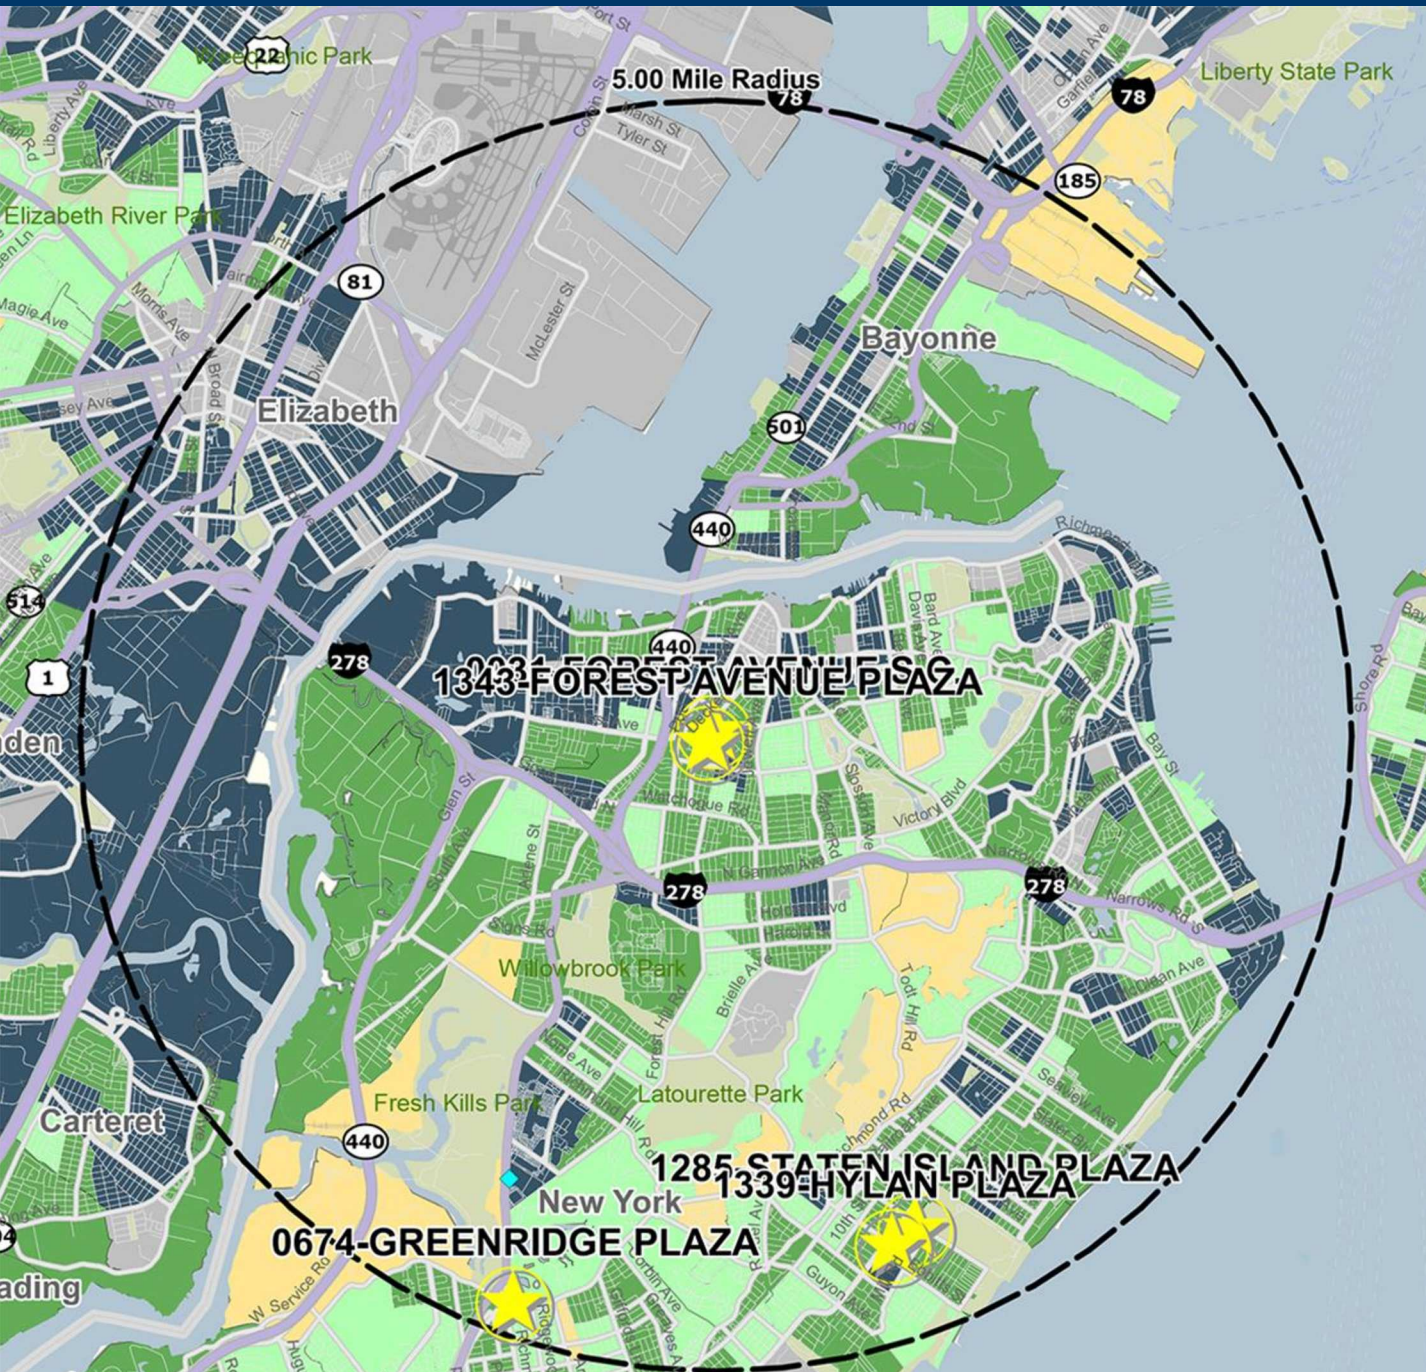

# FOREST AVENUE S.C.

FOREST AVE. & BARRETT AVE., STATEN ISLAND, NY

## DEMOGRAPHICS

2016 ESTIMATES	1-MILE	3-MILE	5-MILE
TOTAL POPULATION	47,467	232,071	502,691
TOTAL HOUSEHOLDS	15,885	81,050	177,459
AVERAGE HH INCOME	\$83,411	\$84,083	\$79,990
MEDIAN HH INCOME	\$68,230	\$65,998	\$62,709