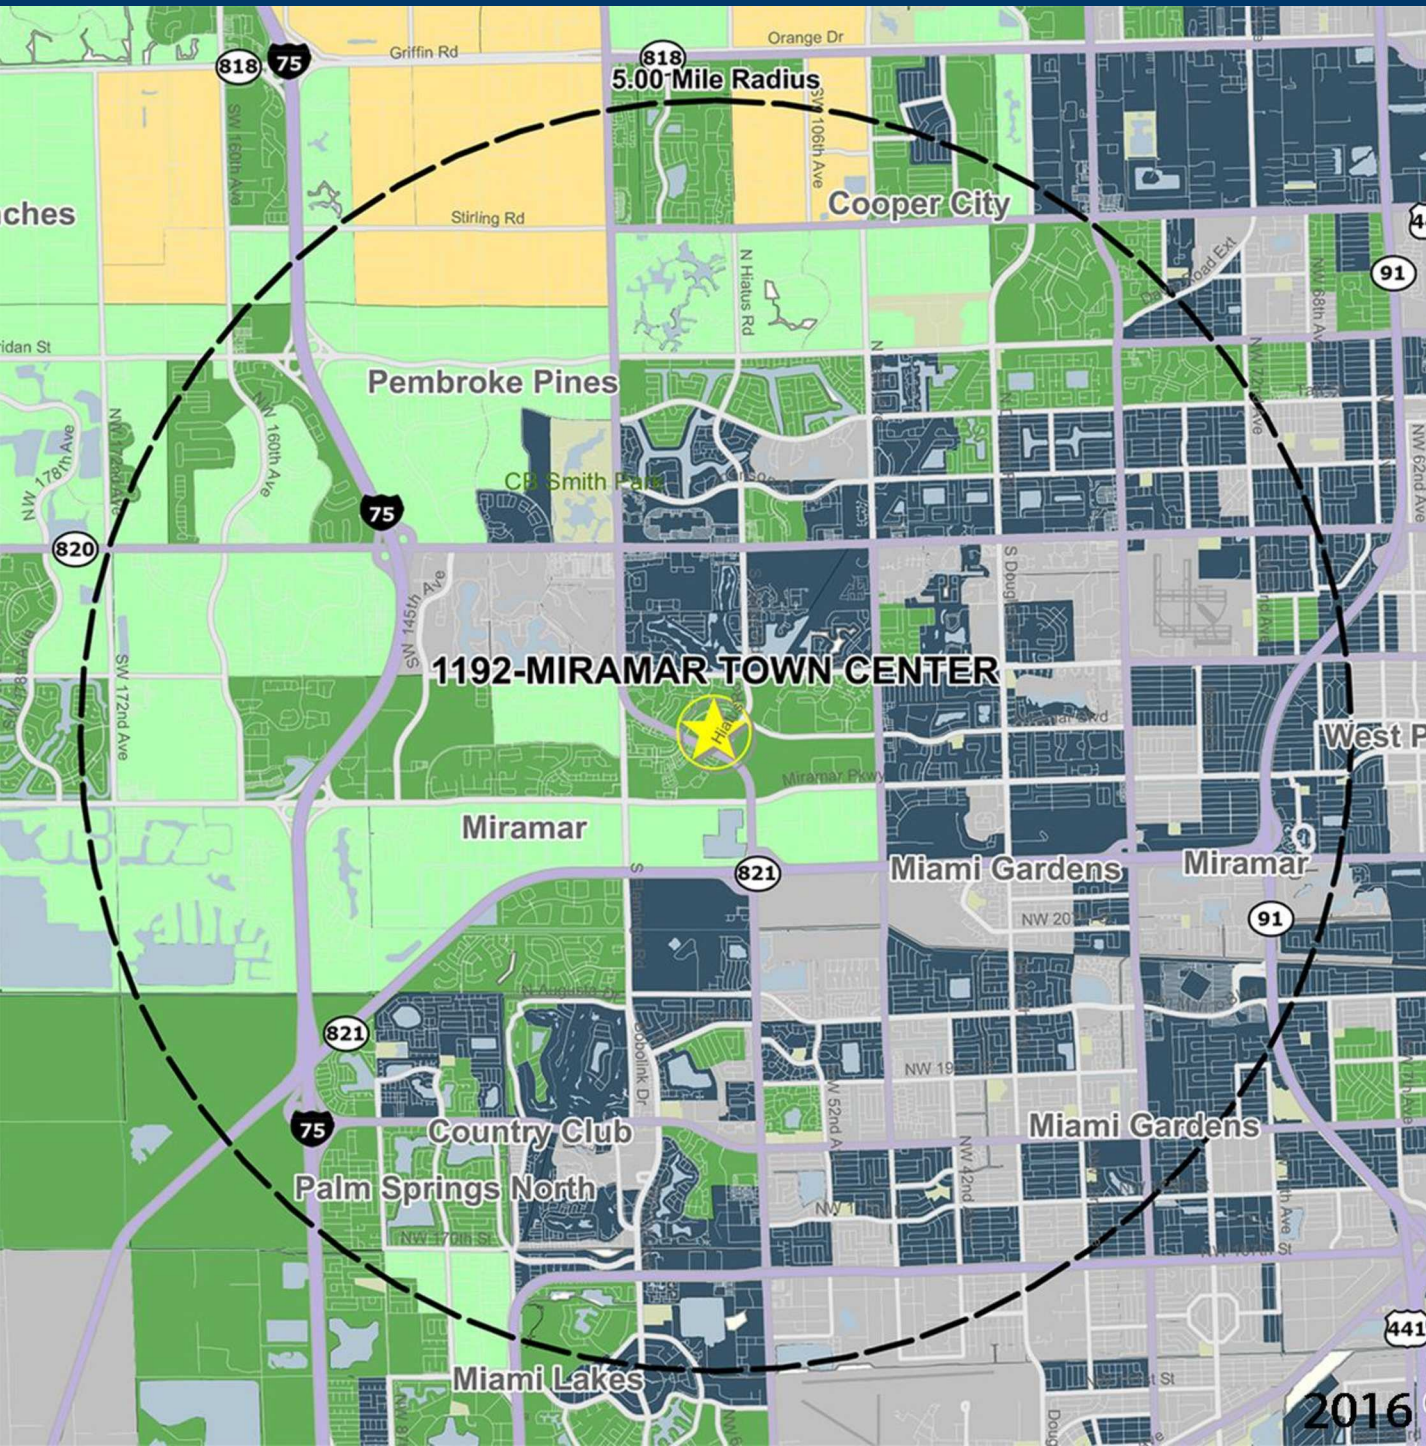

MIRAMAR TOWN CENTER

RED RD. & HIATUS RD., MIRAMAR, FL

DEMOGRAPHICS

2016 ESTIMATES	1-MILE	3-MILE	5-MILE
TOTAL POPULATION	22,017	174,486	442,598
TOTAL HOUSEHOLDS	8,408	63,862	148,621
AVERAGE HH INCOME	\$74,467	\$65,333	\$70,900
MEDIAN HH INCOME	\$66,315	\$53,640	\$55,850

Trade Area Systems, Updates of 2010 Census Data by Synergos

Average Household Income by Block Group

Popstats, 4Q 2016, Trade Area Systems