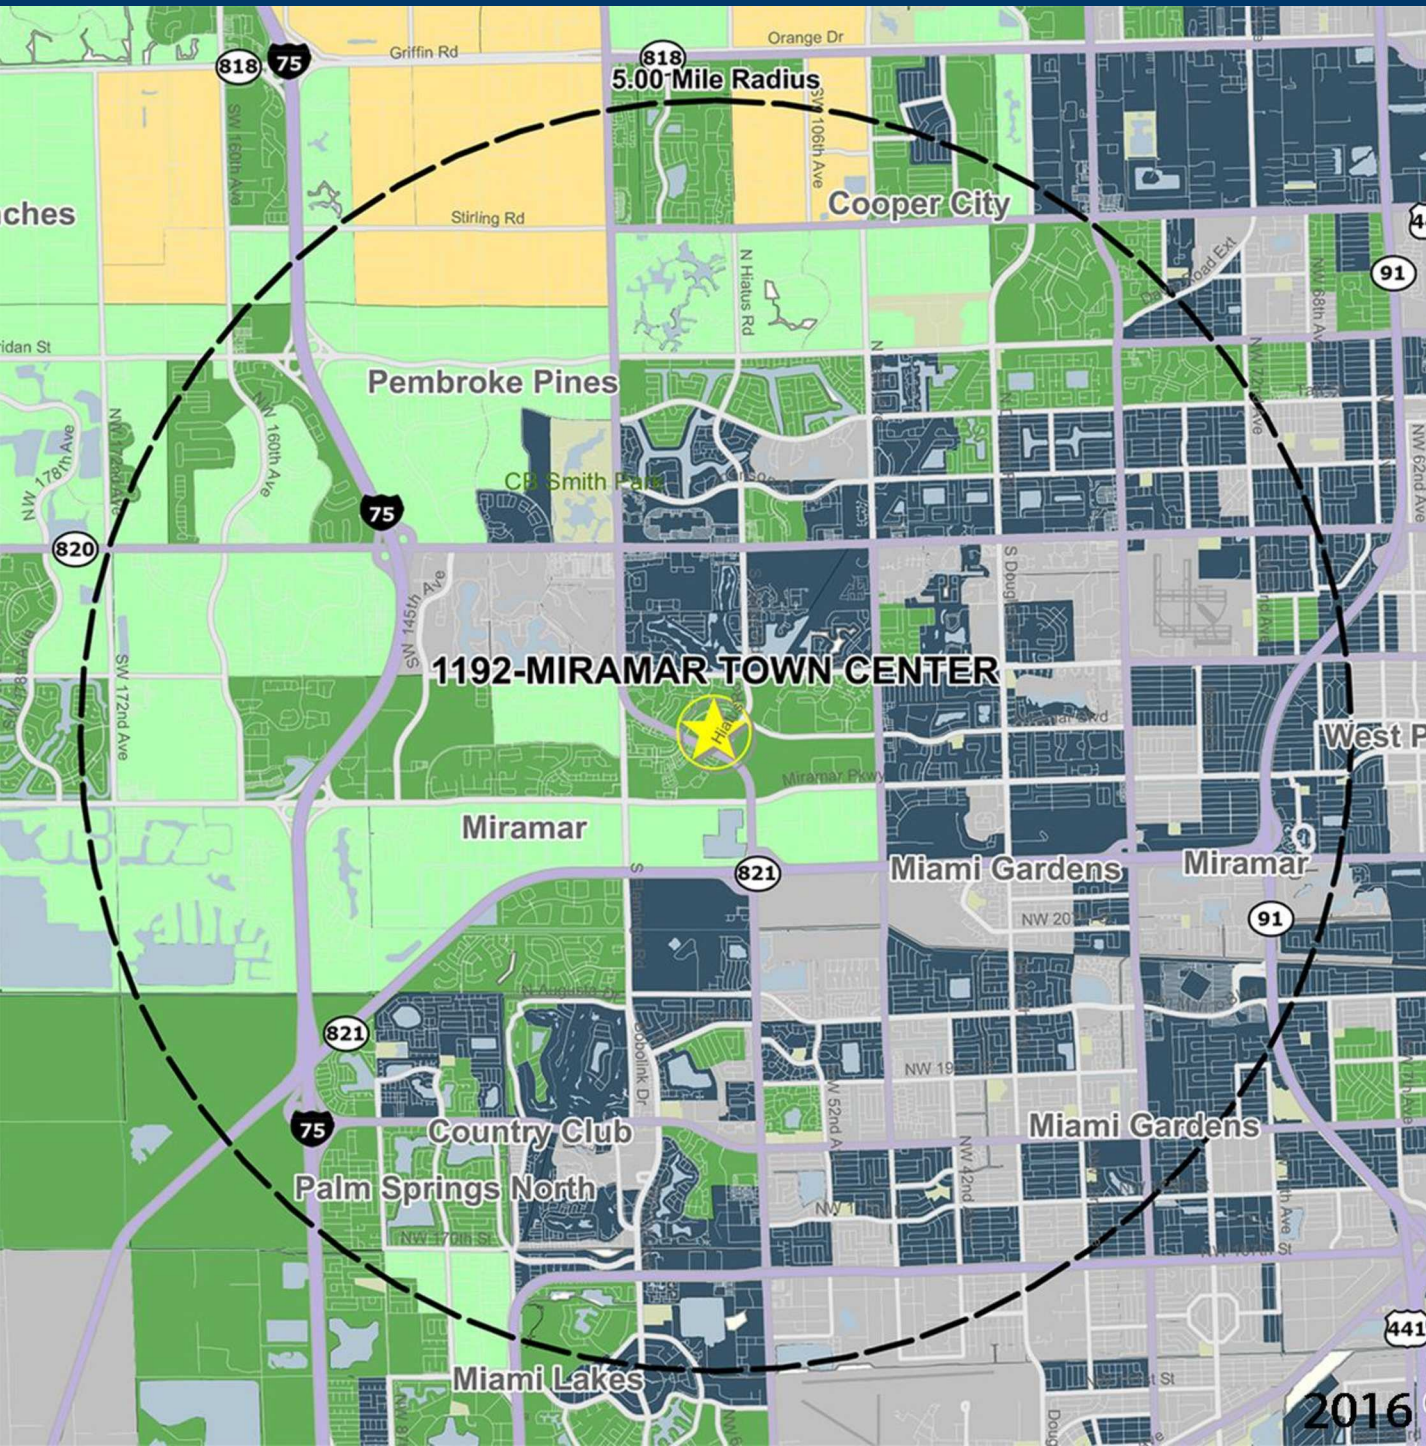

MIRAMAR TOWN CENTER

RED RD. & HIATUS RD., MIRAMAR, FL

DEMOGRAPHICS

2016 ESTIMATES	1-MILE	3-MILE	5-MILE
POPULATION	22,017	174,486	442,598
HOUSEHOLDS	8,408	63,862	148,621
AVERAGE HH INCOME	\$74,467	\$65,333	\$70,900
MEDIAN HH INCOME	\$66,315	\$53,640	\$55,850
PER CAPITA INCOME	\$28,437	\$23,941	\$23,863

Trade Area Systems, Updates of 2010 Census Data by Synergis

Average Household Income by Block Group

Popstats, 4Q 2016, Trade Area Systems