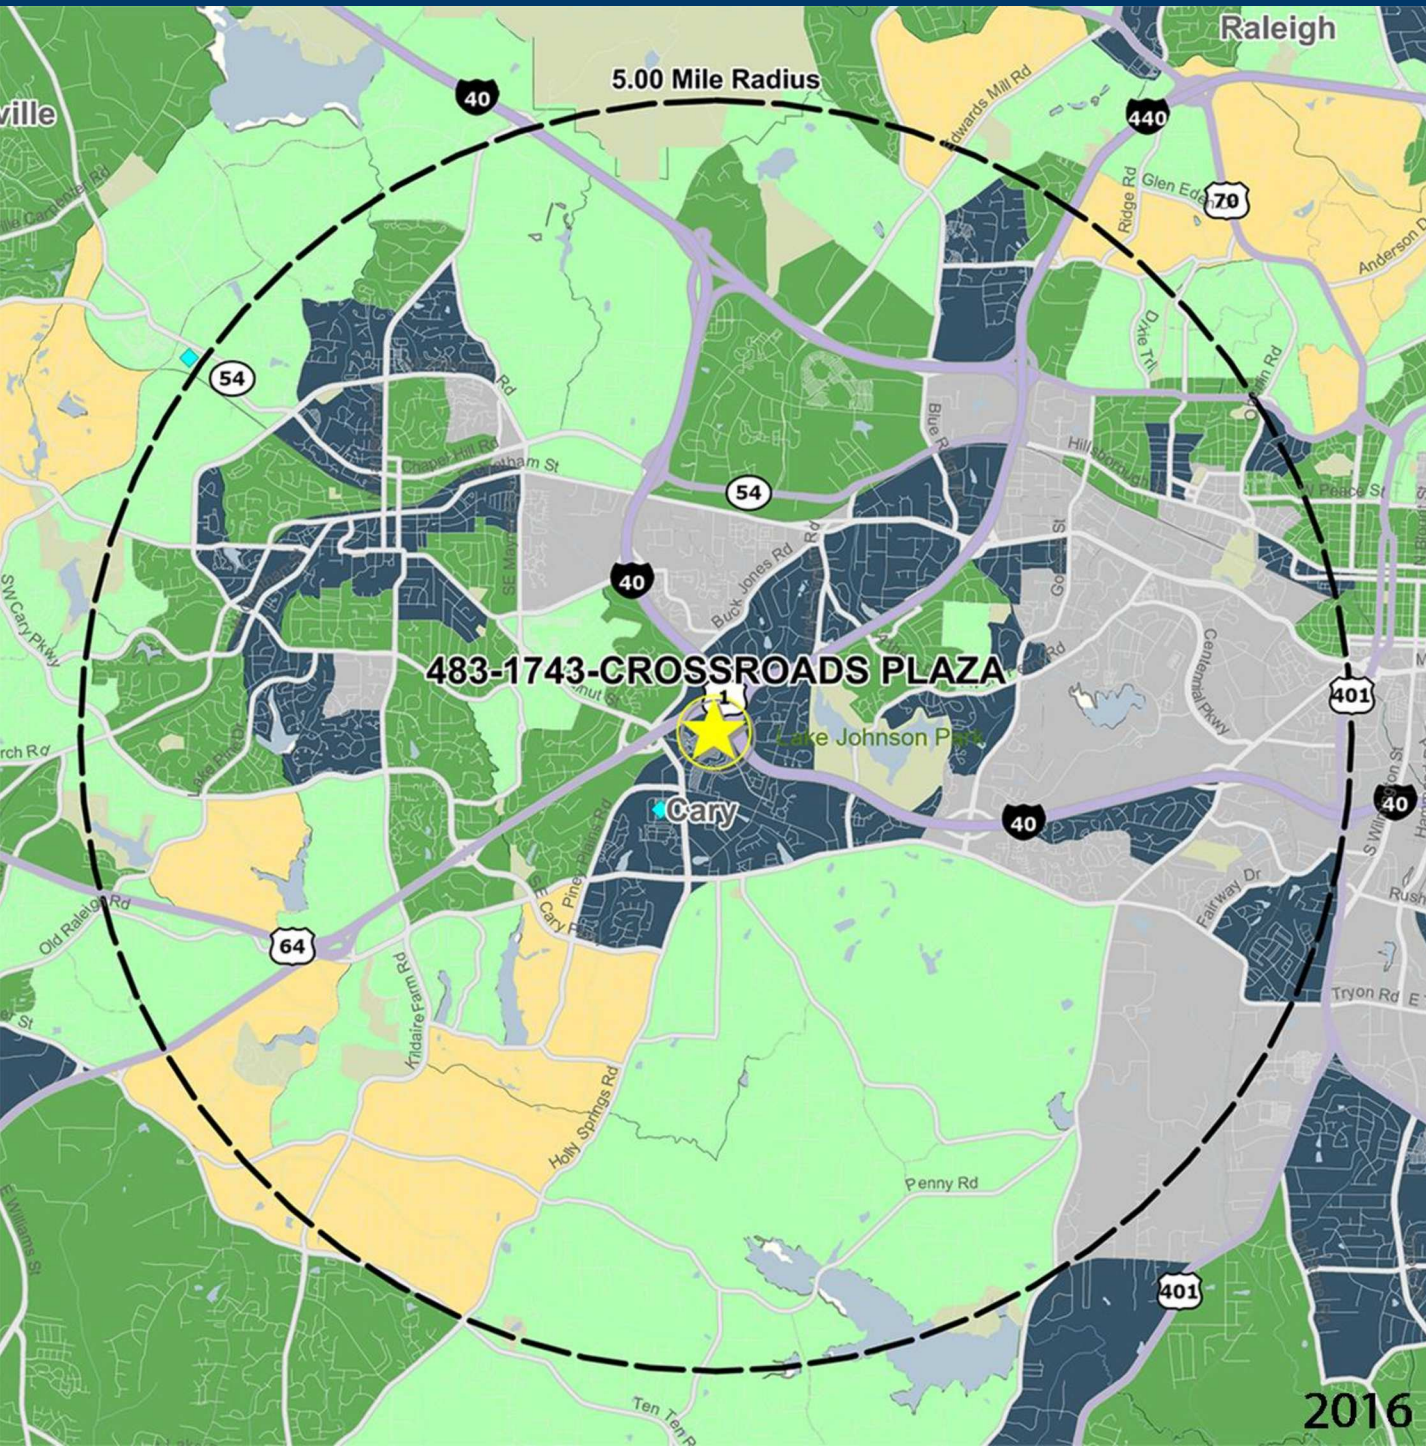

CROSSROADS PLAZA

US HWY I & I-40, CARY, NC, CARY, NC

DEMOGRAPHICS

2016 ESTIMATES	1-MILE	3-MILE	5-MILE
POPULATION	9,743	71,926	176,030
DAYTIME POP	11,156	98,775	280,148
HOUSEHOLDS	4,534	31,010	70,144
AVERAGE HH INCOME	\$64,757	\$74,272	\$84,208
MEDIAN HH INCOME	\$50,809	\$55,132	\$61,598
PER CAPITA INCOME	\$30,137	\$32,176	\$33,982

Trade Area Systems, Updates of 2010 Census Data by Synergos

Average Household Income
by Block Group

Popstats, 4Q 2016, Trade Area Systems

2016