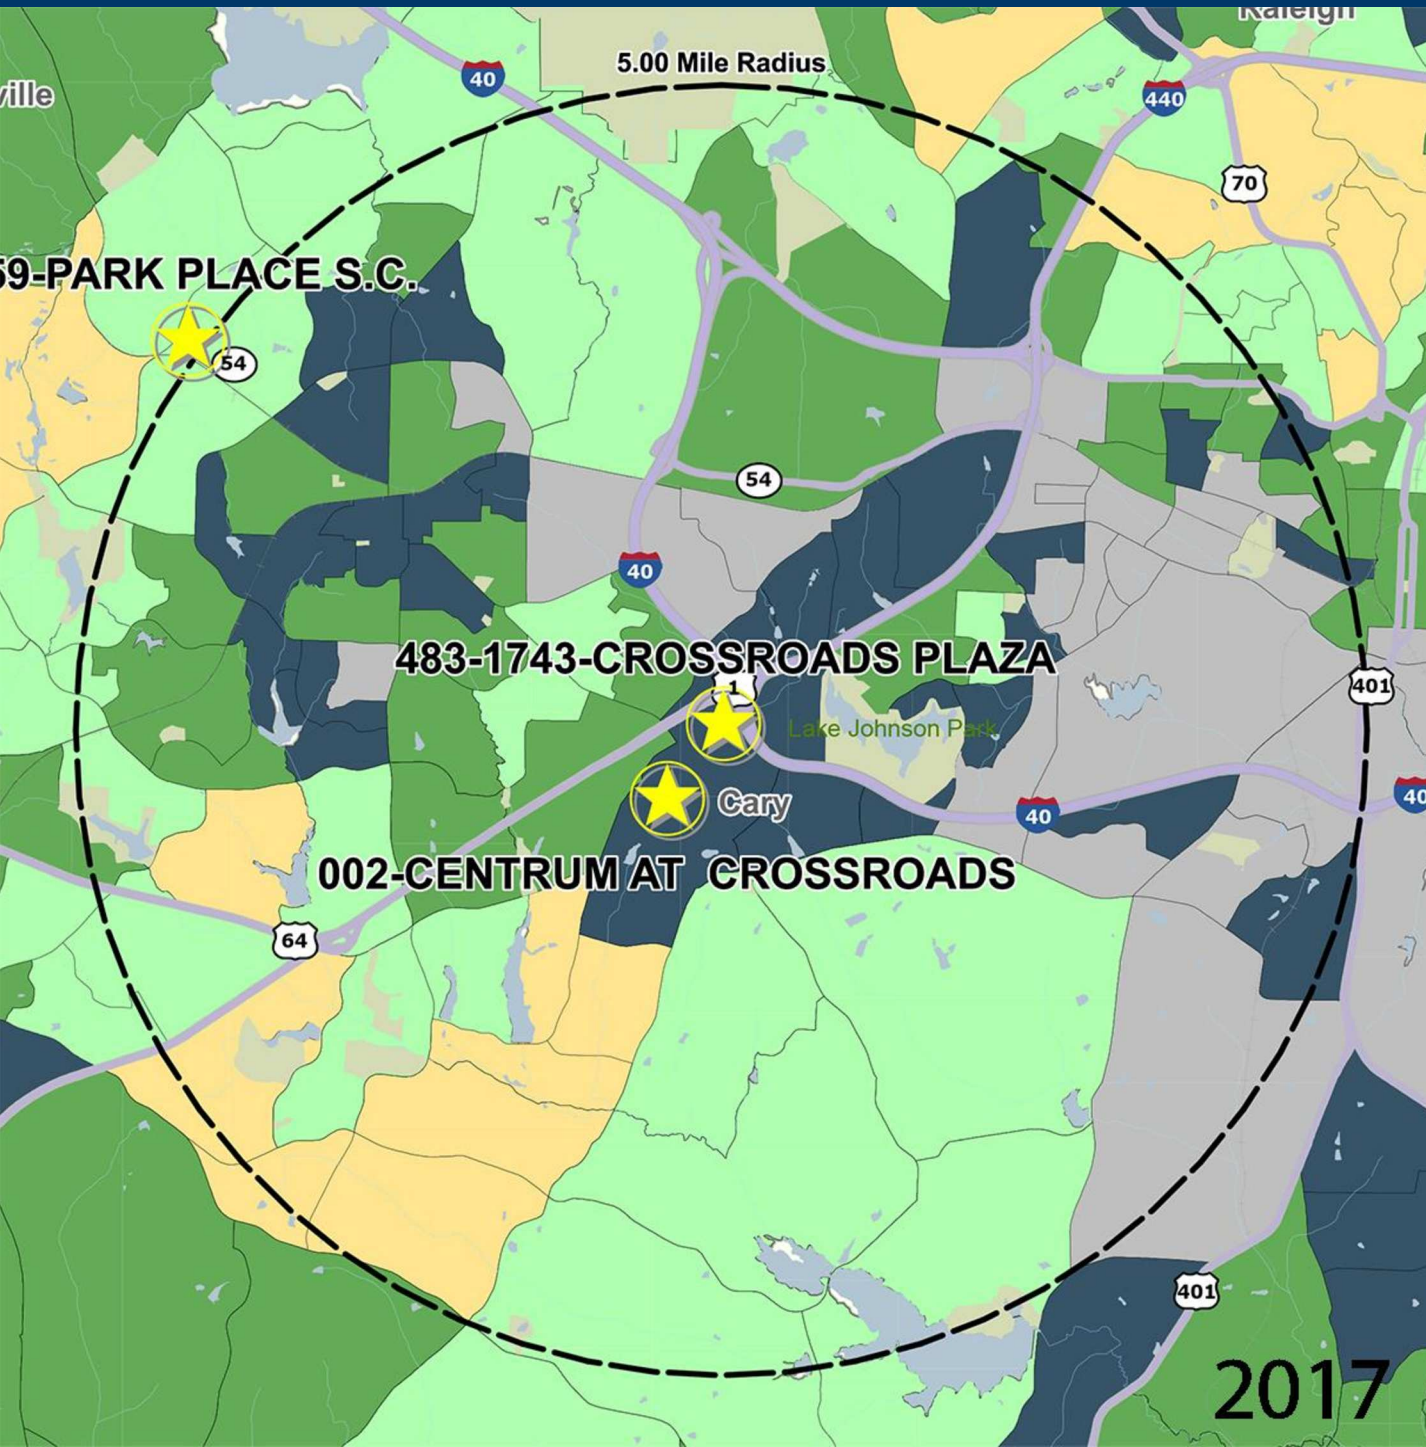

# CROSSROADS PLAZA

US HWY I & I-40, CARY, NC, CARY, NC

## DEMOGRAPHICS

2017 ESTIMATES	1-MILE	3-MILE	5-MILE
POPULATION	9,677	73,552	181,180
DAYTIME POP	13,202	101,444	283,747
HOUSEHOLDS	4,501	31,671	72,593
AVERAGE HH INCOME	\$74,799	\$77,617	\$88,086
MEDIAN HH INCOME	\$54,860	\$57,346	\$64,281
PER CAPITA INCOME	\$34,788	\$33,584	\$35,719