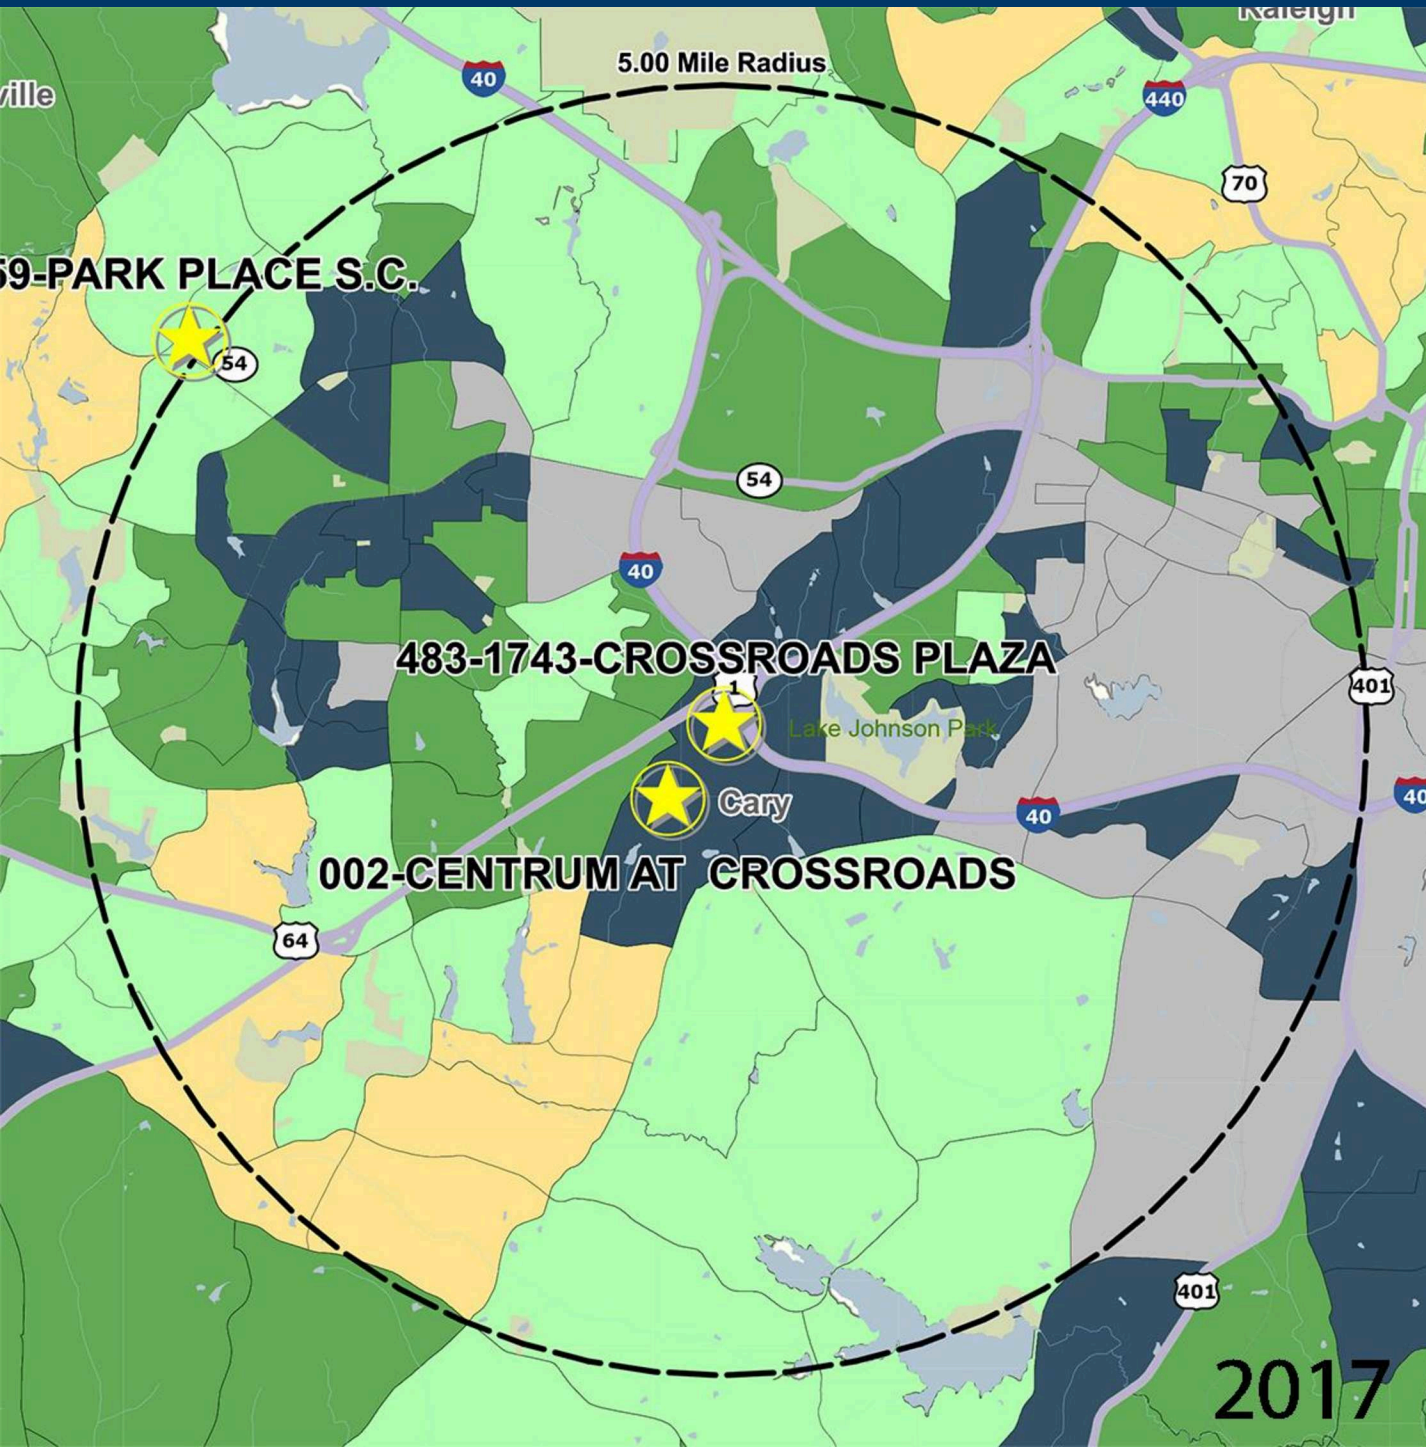

## DEMOGRAPHICS

| 2017 ESTIMATES    | 1-MILE   | 3-MILE   | 5-MILE   |
|-------------------|----------|----------|----------|
| POPULATION        | 9,677    | 73,552   | 181,180  |
| DAYTIME POP       | 13,202   | 101,444  | 283,747  |
| HOUSEHOLDS        | 4,501    | 31,671   | 72,593   |
| AVERAGE HH INCOME | \$74,799 | \$77,617 | \$88,086 |
| MEDIAN HH INCOME  | \$54,860 | \$57,346 | \$64,281 |
| PER CAPITA INCOME | \$34,788 | \$33,584 | \$35,719 |