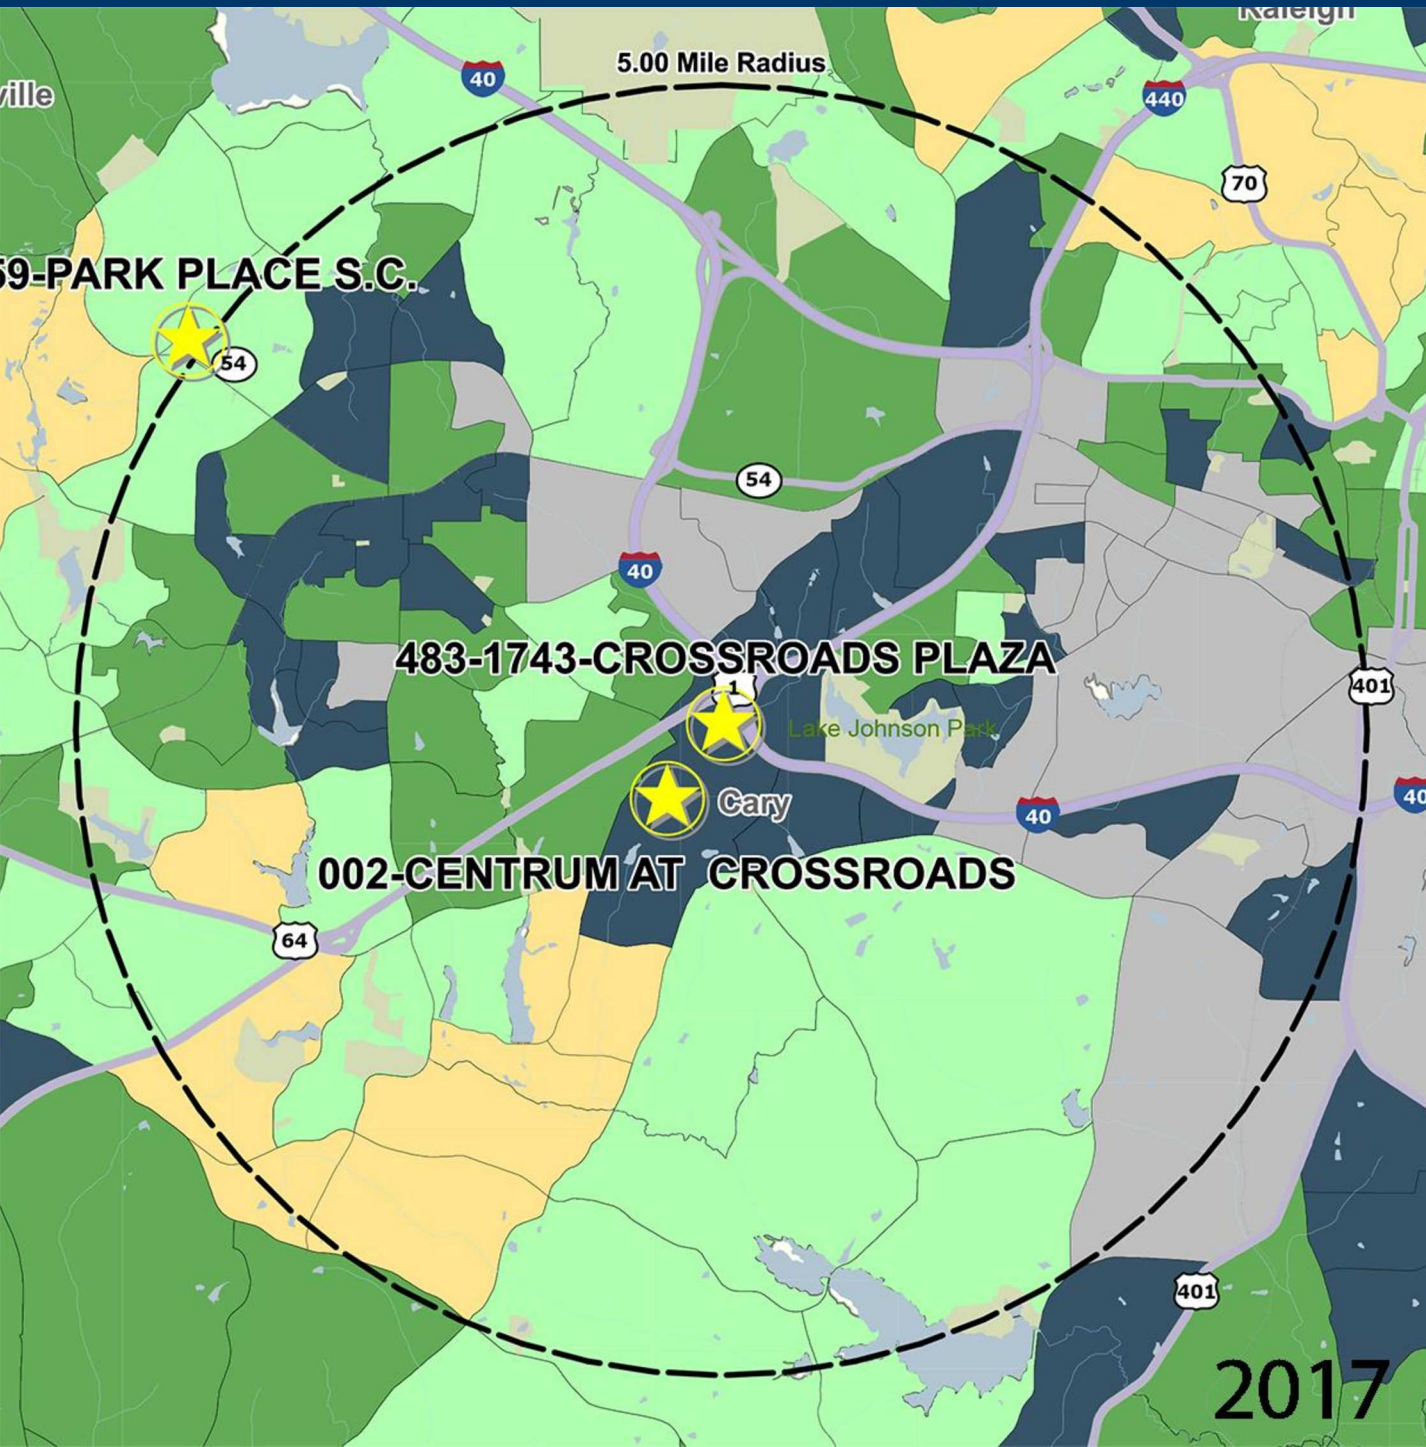

CROSSROADS PLAZA

US HWY I & I-40, CARY, NC, CARY, NC

DEMOGRAPHICS

2017 ESTIMATES	1-MILE	3-MILE	5-MILE
POPULATION	9,677	73,552	181,180
DAYTIME POP	13,202	101,444	283,747
HOUSEHOLDS	4,501	31,671	72,593
AVERAGE HH INCOME	\$74,799	\$77,617	\$88,086
MEDIAN HH INCOME	\$54,860	\$57,346	\$64,281
PER CAPITA INCOME	\$34,788	\$33,584	\$35,719

Trade Area Systems, Updates of 2010 Census Data by Synergos

Average Household Income
by Block Group

Popstats, 4Q 2016, Trade Area Systems

2017