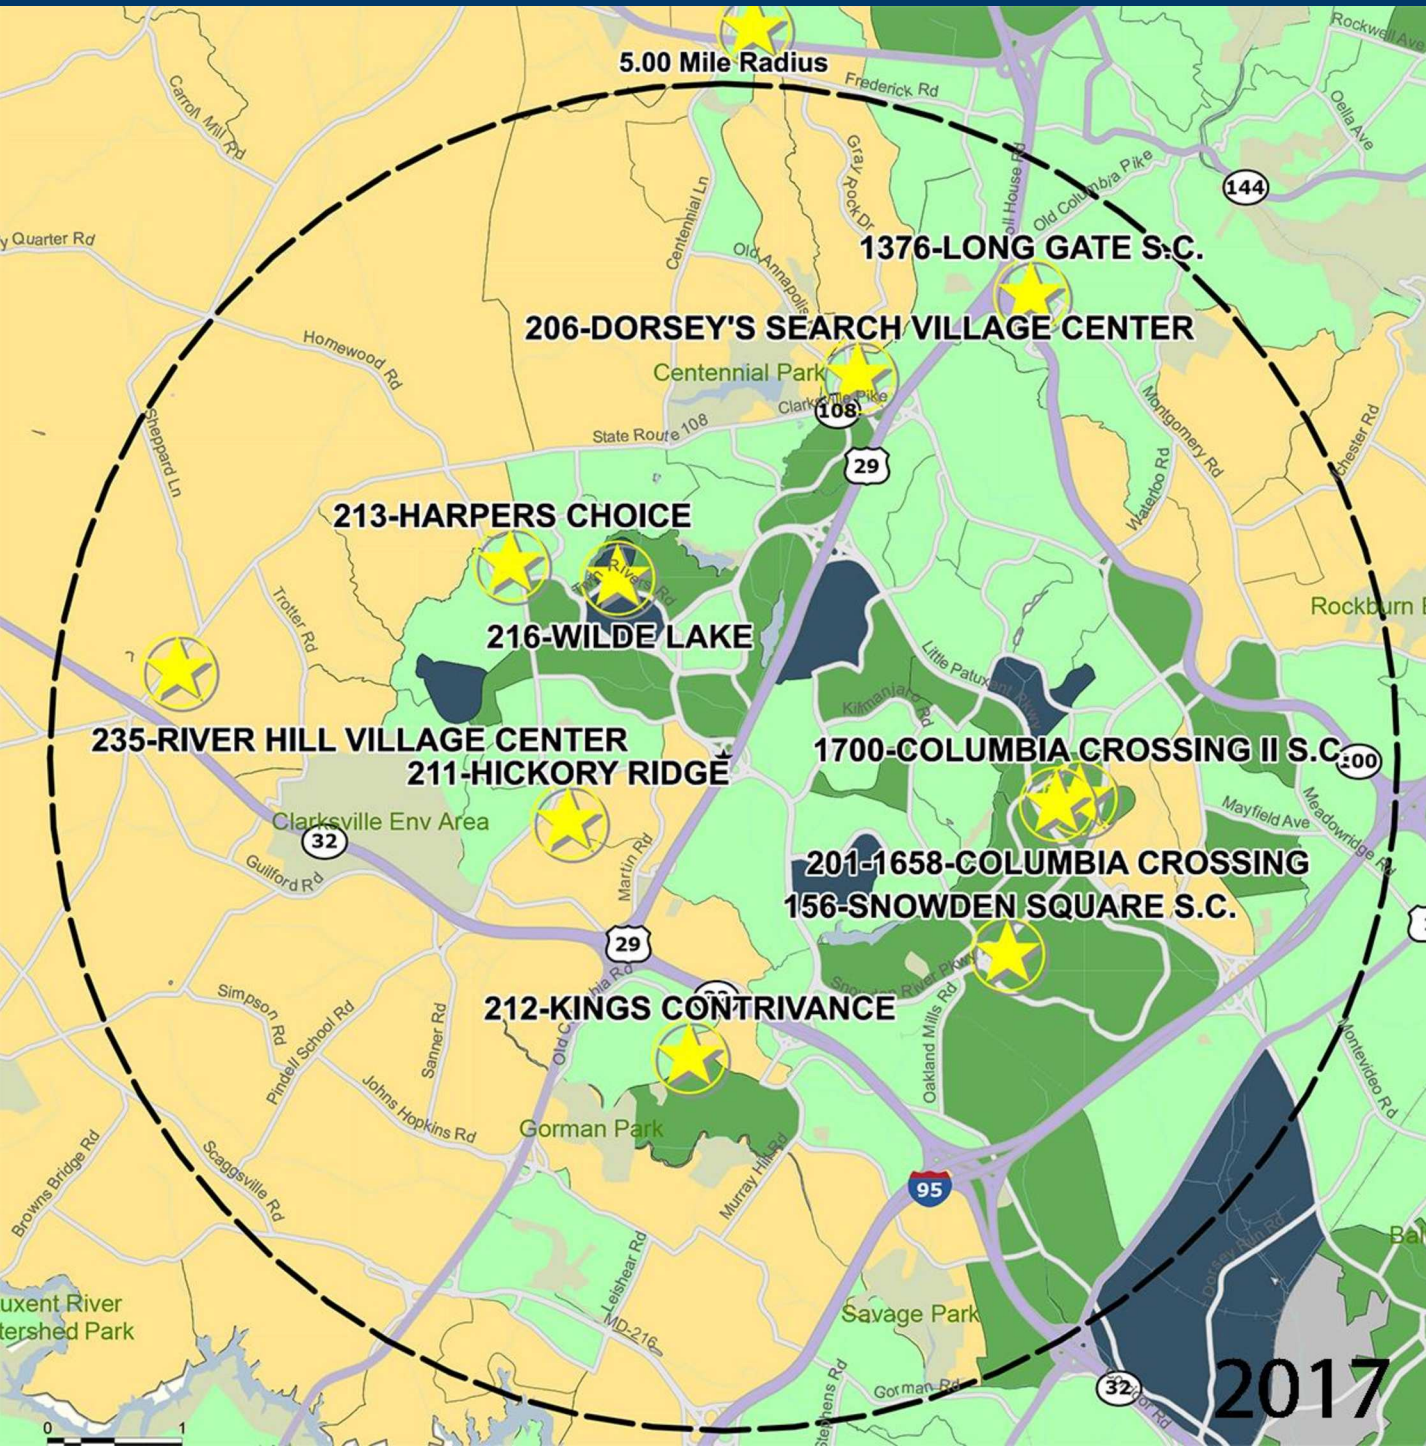

# RIVER HILL VILLAGE CENTER

GREAT STAR DR. & RTE. 108, CLARKSVILLE, MD

## DEMOGRAPHICS

2017 ESTIMATES	1-MILE	3-MILE	5-MILE
POPULATION	5,476	35,265	91,218
DAYTIME POP	7,531	34,982	110,841
HOUSEHOLDS	1,646	12,697	34,355
AVERAGE HH INCOME	\$206,016	\$166,977	\$149,572
MEDIAN HH INCOME	\$172,622	\$130,550	\$119,358
PER CAPITA INCOME	\$61,935	\$60,456	\$56,600