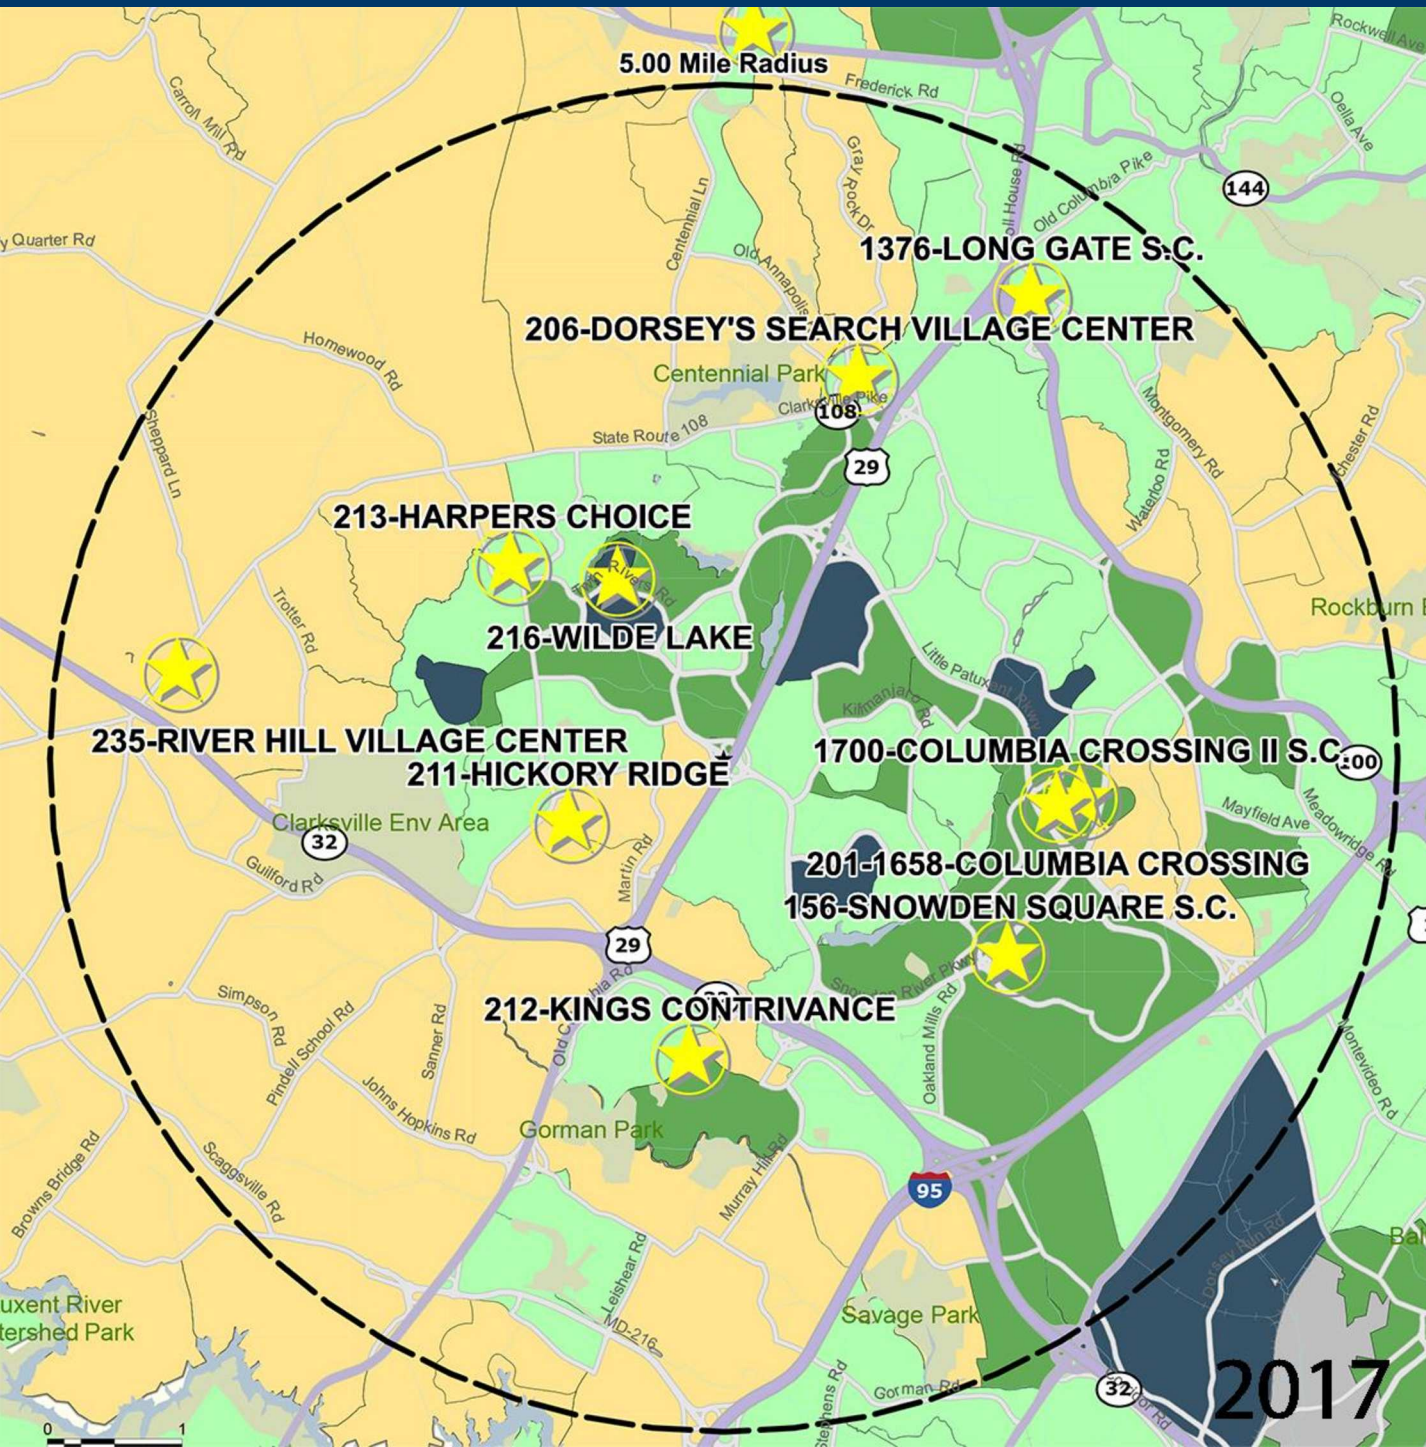

# DORSEY'S SEARCH VILLAGE CENTER

DORSEY HALL DR. & COLUMBIA RD., ELLICOTT CITY, MD

## DEMOGRAPHICS

2017 ESTIMATES	1-MILE	3-MILE	5-MILE
POPULATION	8,790	87,572	191,893
DAYTIME POP	7,386	102,172	229,261
HOUSEHOLDS	3,663	34,331	73,499
AVERAGE HH INCOME	\$120,651	\$124,635	\$130,059
MEDIAN HH INCOME	\$102,758	\$105,889	\$109,954
PER CAPITA INCOME	\$50,304	\$48,970	\$50,010

Trade Area Systems, Updates of 2010 Census Data by Synergos

Average Household Income  
by Block Group

Popstats, 4Q 2016, Trade Area Systems

2017