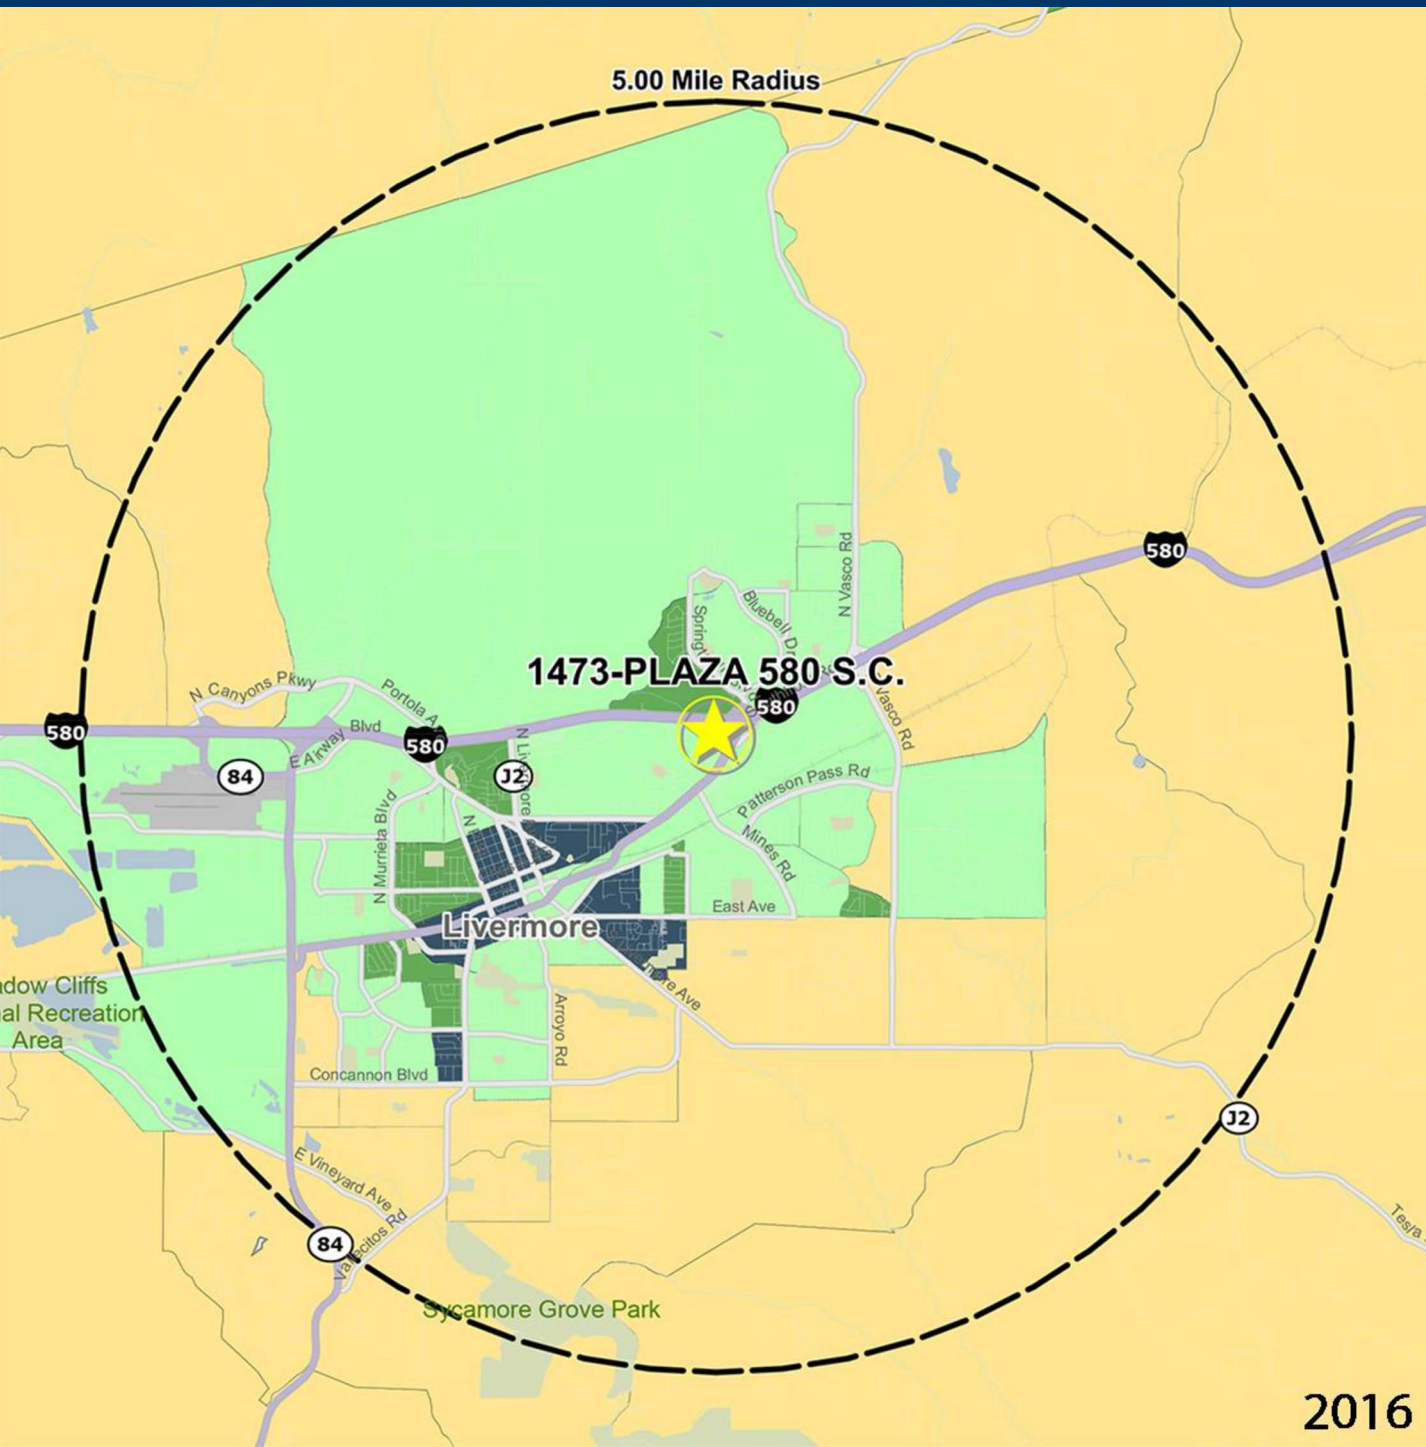

1473

PLAZA 580 S.C.

FIRST ST. & LAS POSITAS RD., LIVERMORE, CA

MANAGED BY AN AFFILIATE OF

DEMOGRAPHICS

2016 ESTIMATES	1-MILE	3-MILE	5-MILE
TOTAL POPULATION	9,323	65,978	90,981
TOTAL HOUSEHOLDS	3,509	24,192	32,680
AVERAGE HH INCOME	\$120,161	\$114,257	\$122,755
MEDIAN HH INCOME	\$102,559	\$96,670	\$103,044

Trade Area Systems, Updates of 2010 Census Data by Synergos

Average Household Income
by Block Group

Popstats, 4Q 2016, Trade Area Systems

2016