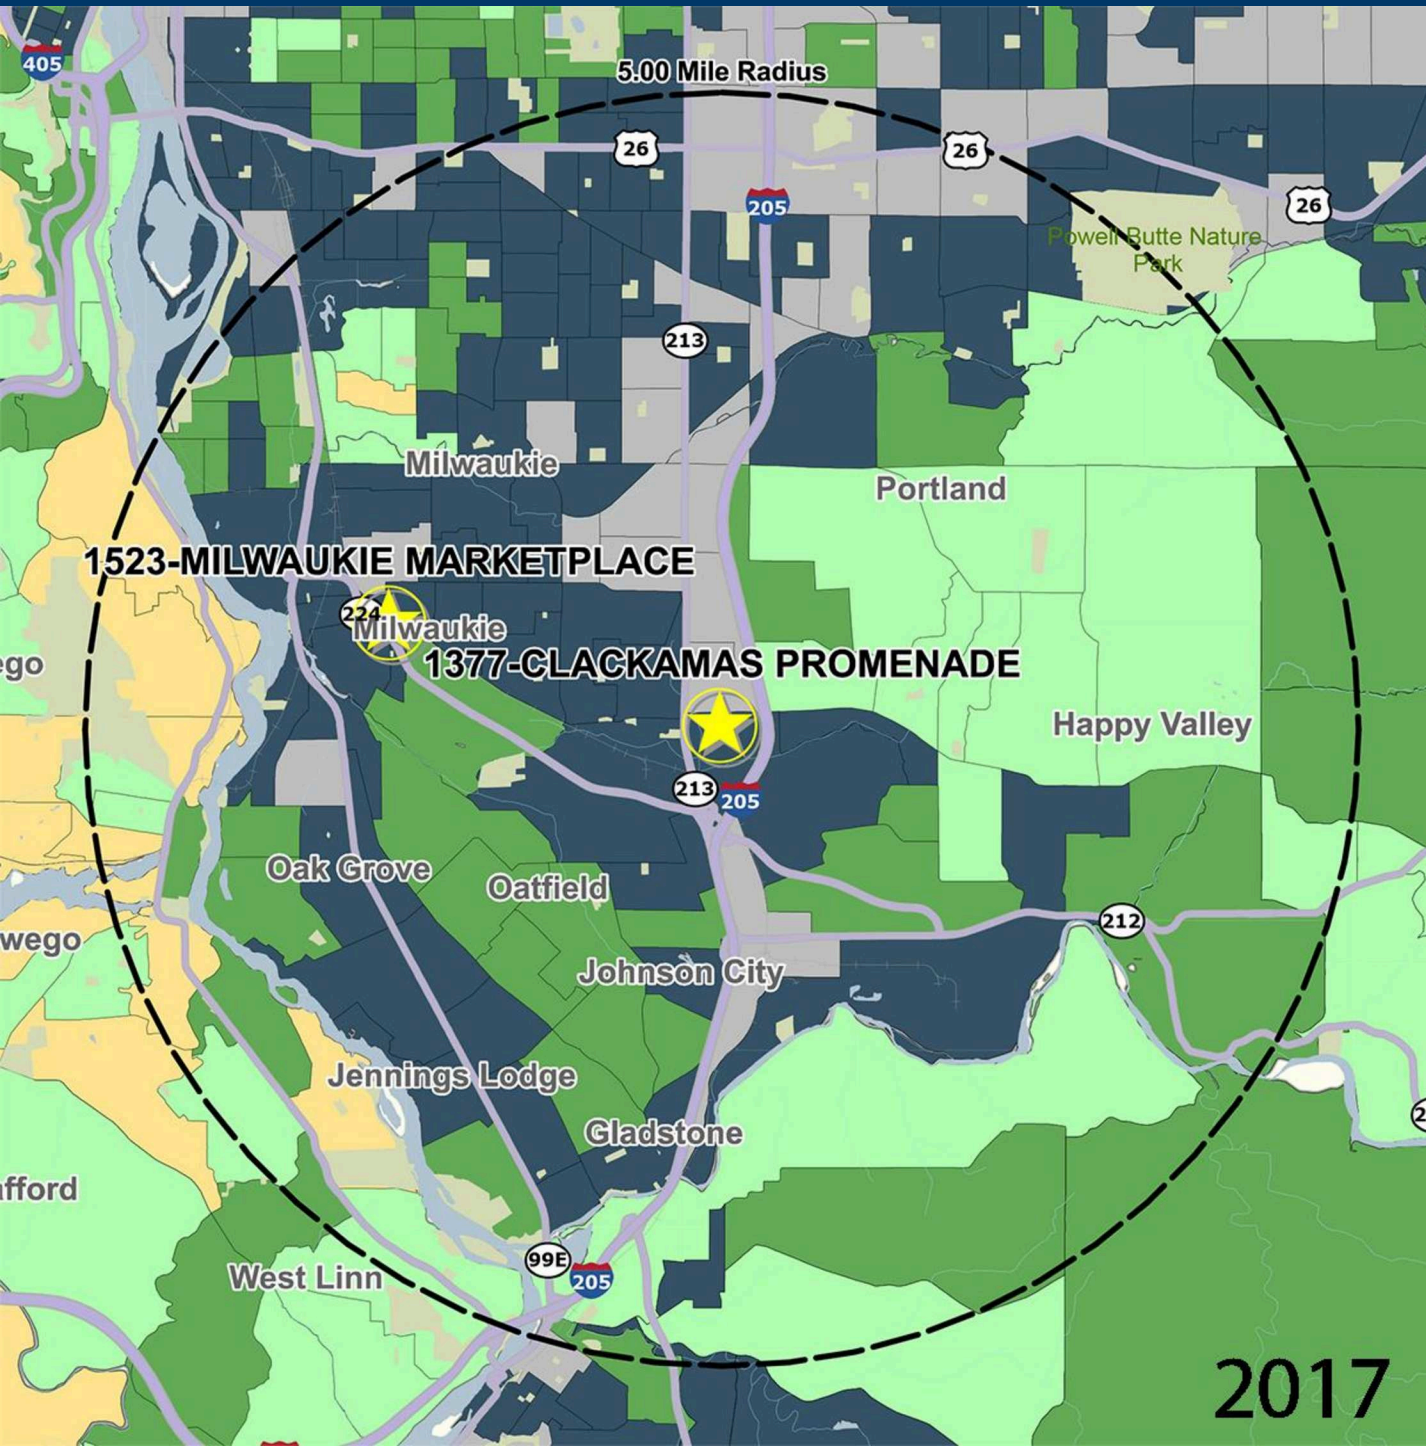

1377A

CLACKAMAS PROMENADE

SUNNYSIDE RD. & I-205, CLACKAMAS, OR

MANAGED BY AN AFFILIATE OF

DEMOGRAPHICS

2017 ESTIMATES	1-MILE	3-MILE	5-MILE
POPULATION	11,279	108,833	283,590
DAYTIME POP	13,224	100,672	243,090
HOUSEHOLDS	4,876	42,355	110,816
AVERAGE HH INCOME	\$60,105	\$76,185	\$79,780
MEDIAN HH INCOME	\$47,455	\$61,016	\$60,793
PER CAPITA INCOME	\$26,170	\$29,886	\$31,625

Trade Area Systems, Updates of 2010 Census Data by Synergos

Average Household Income
by Block Group

Popstats, 4Q 2016, Trade Area Systems

2017