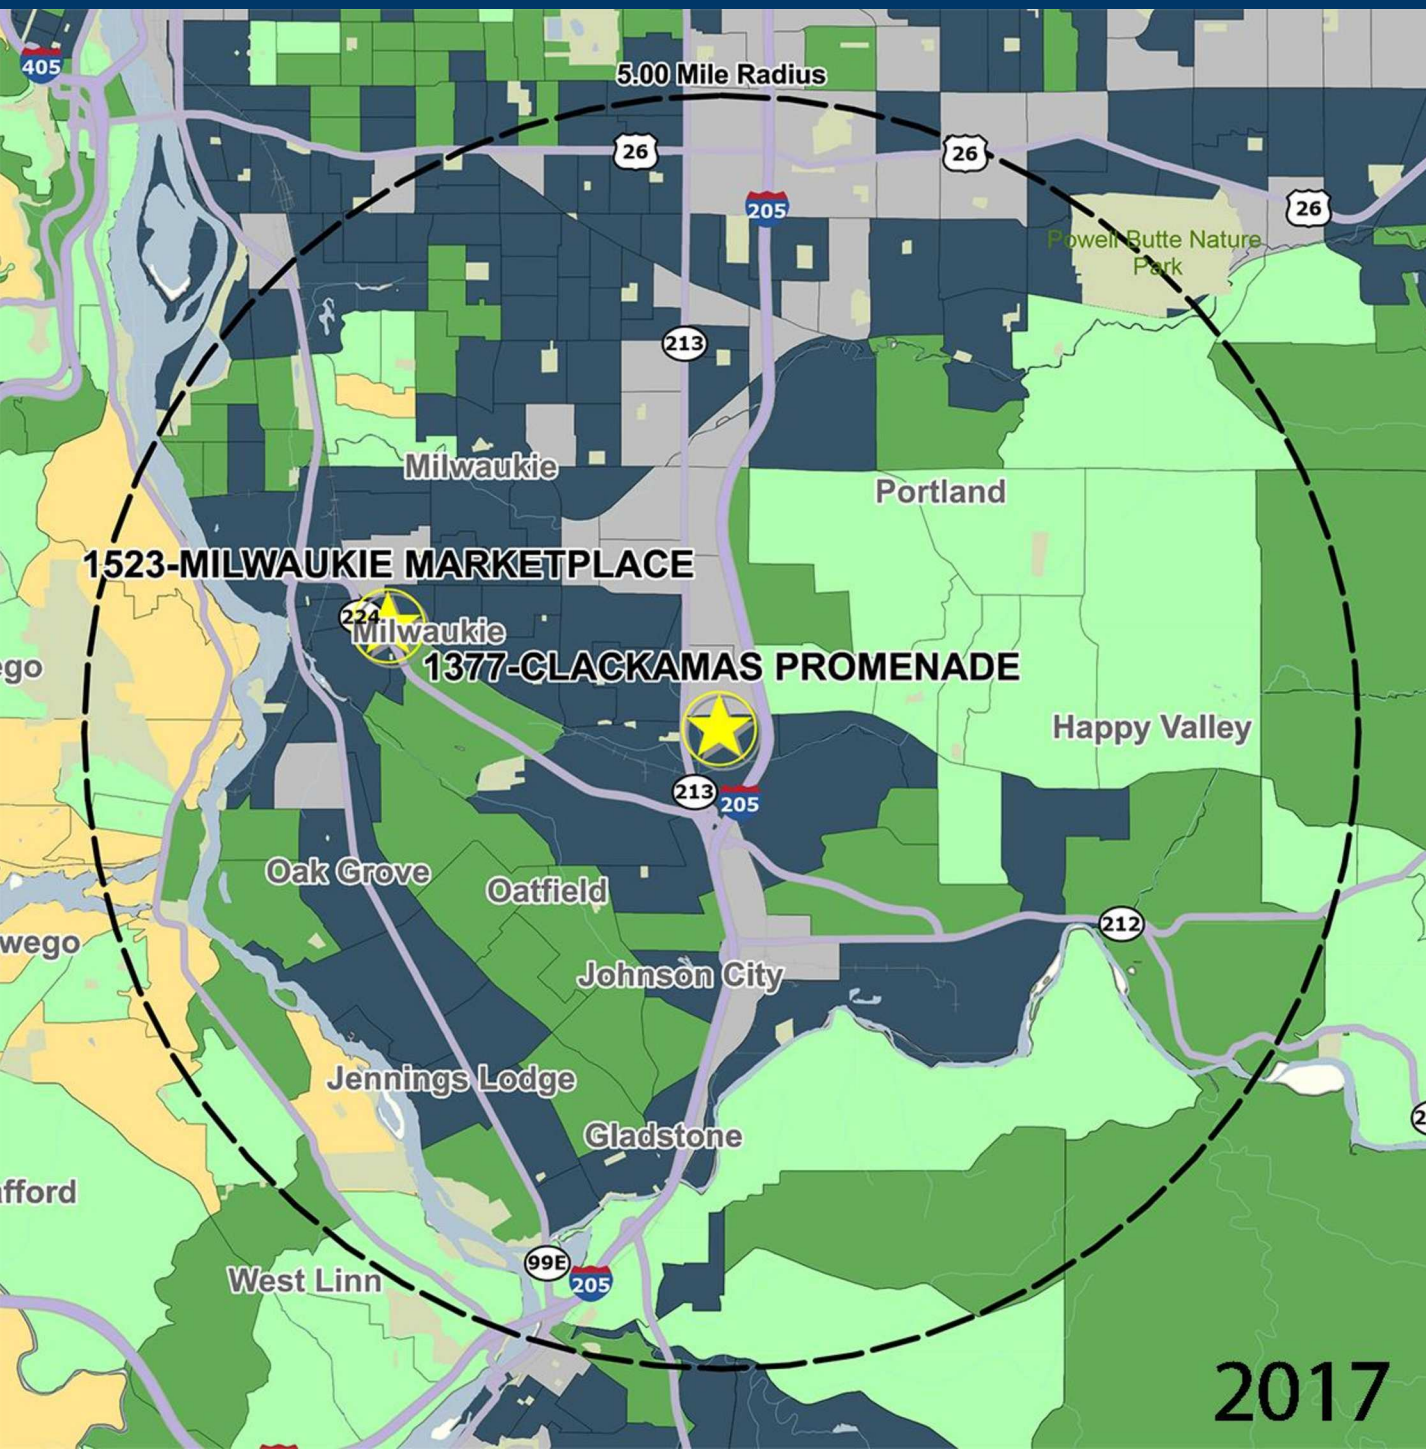

1377A

CLACKAMAS PROMENADE

SUNNYSIDE RD. & I-205, CLACKAMAS, OR

MANAGED BY AN AFFILIATE OF

DEMOGRAPHICS

2017 ESTIMATES	1-MILE	3-MILE	5-MILE
POPULATION	11,279	108,833	283,590
DAYTIME POP	13,224	100,672	243,090
HOUSEHOLDS	4,876	42,355	110,816
AVERAGE HH INCOME	\$60,105	\$76,185	\$79,780
MEDIAN HH INCOME	\$47,455	\$61,016	\$60,793
PER CAPITA INCOME	\$26,170	\$29,886	\$31,625

Trade Area Systems, Updates of 2010 Census Data by Synergos

Average Household Income
by Block Group

Popstats, 4Q 2016, Trade Area Systems

2017