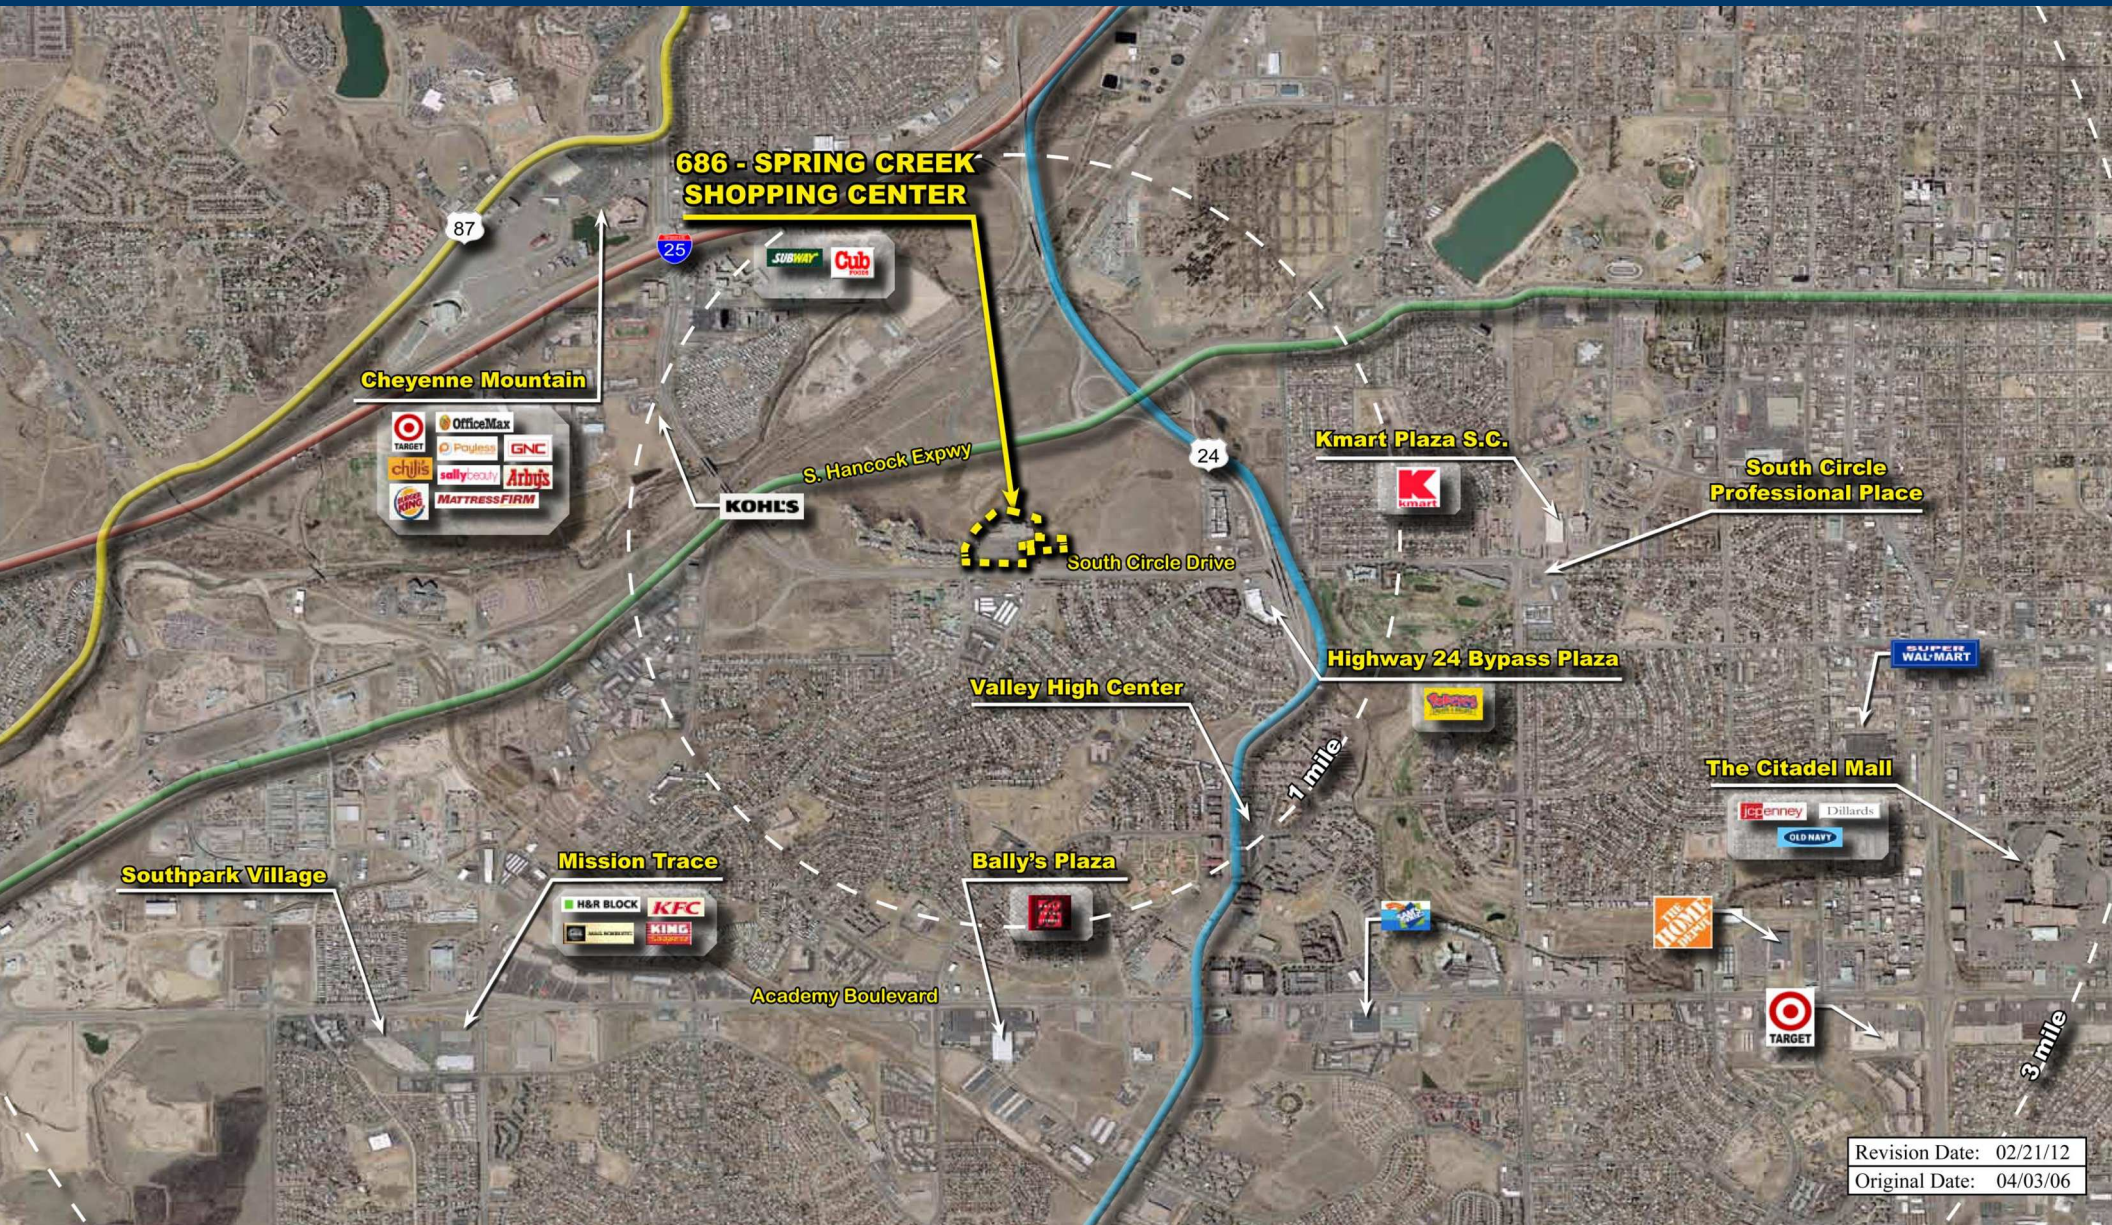

SPRING CREEK S.C.

S. CIRCLE DR. & MONTEREY RD., COLORADO SPRINGS, CO

Revision Date: 02/21/12
Original Date: 04/03/06

LEASING REPRESENTATIVE : RICK TURNER

S. Circle Dr. & Monterey Rd., Colorado Springs, CO | (720)-870-1210 | rturner@kimcorealty.com