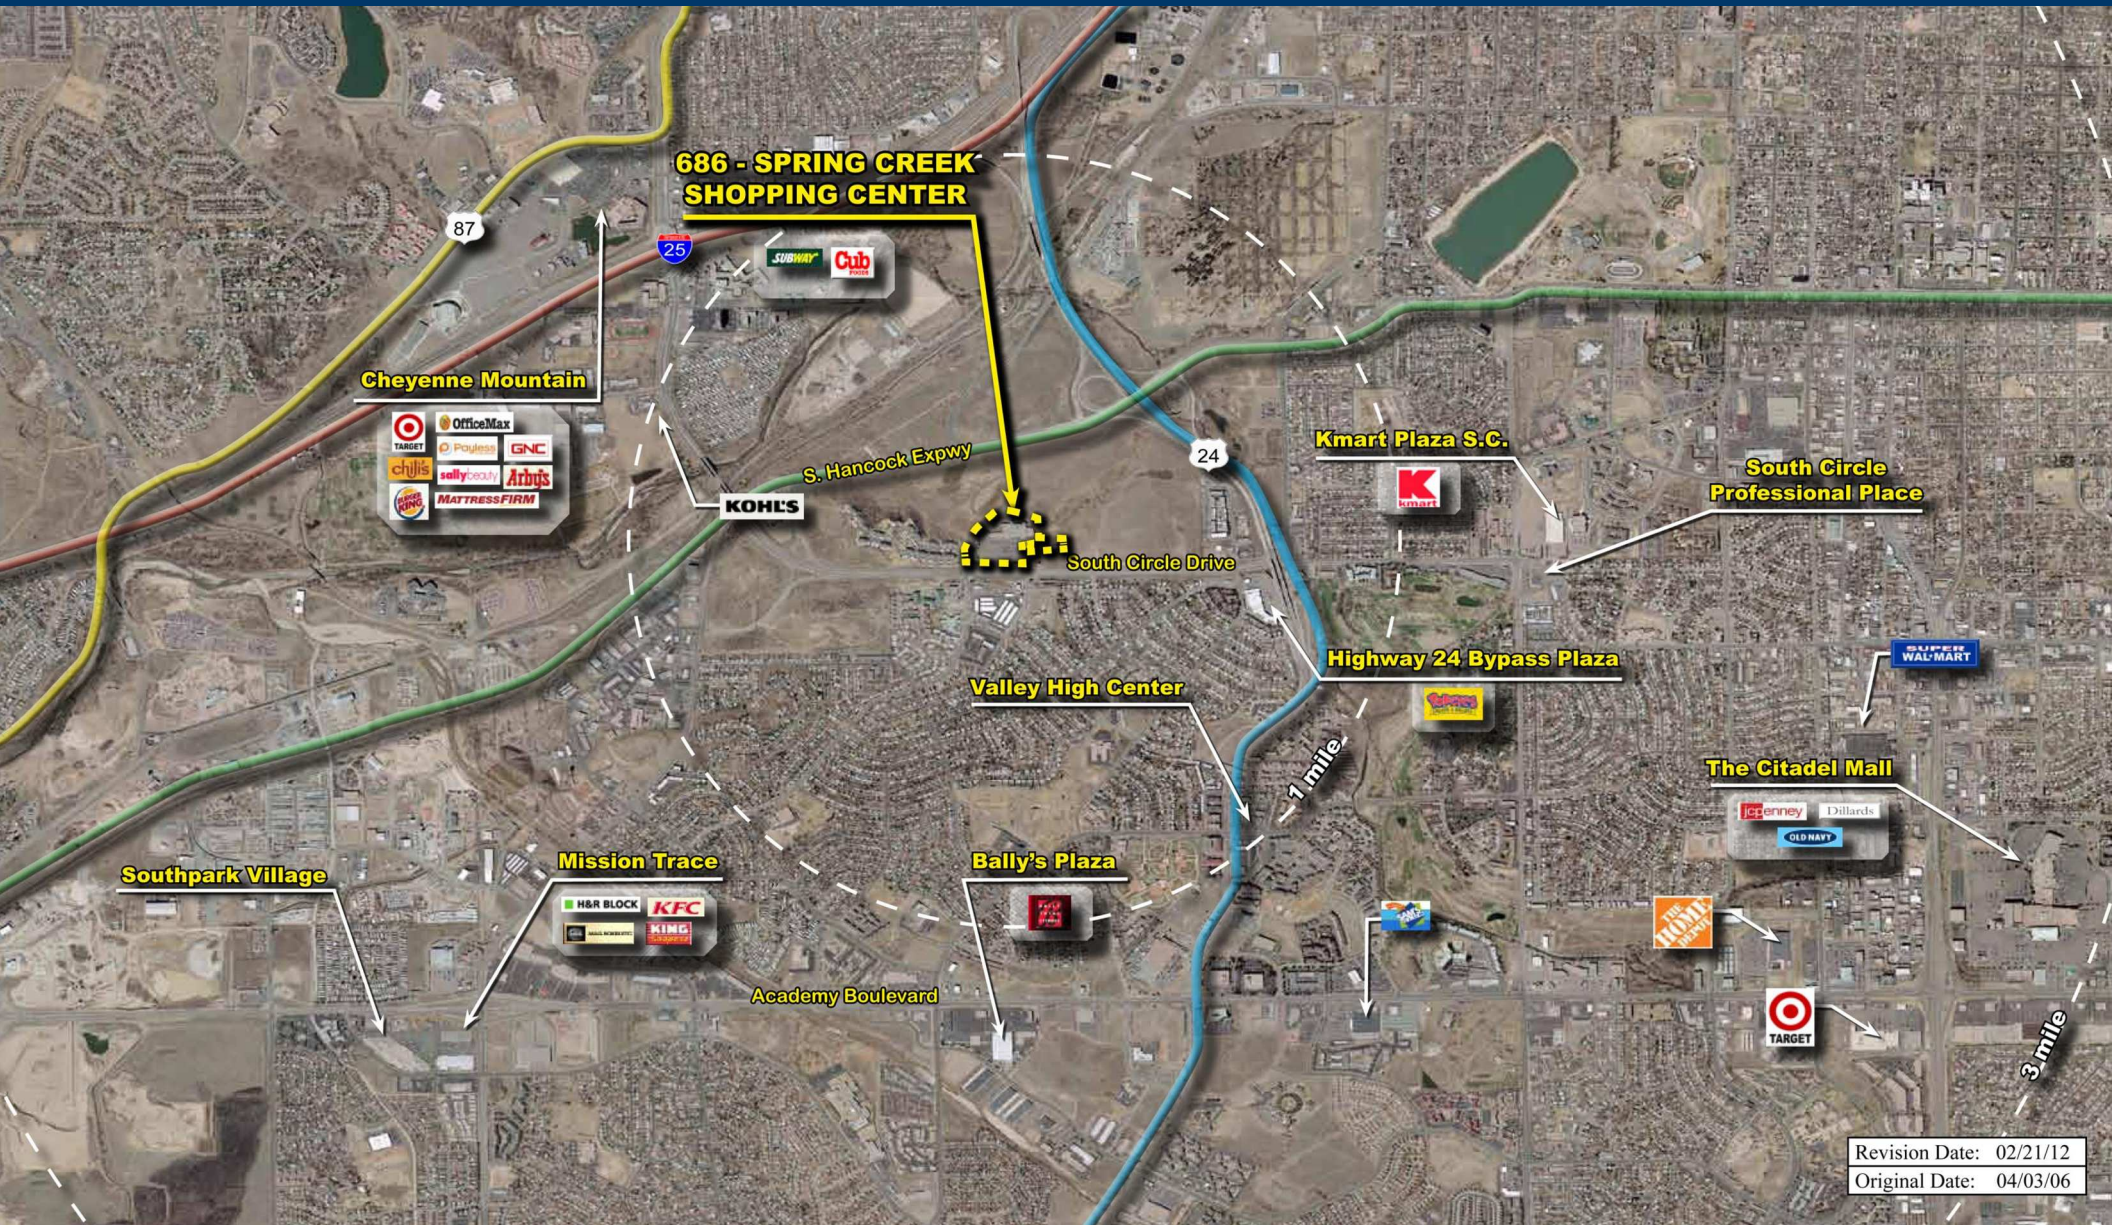

SPRING CREEK S.C.

S. CIRCLE DR. & MONTEREY RD., COLORADO SPRINGS, CO

LEASING REPRESENTATIVE : RICK TURNER

S. Circle Dr. & Monterey Rd., Colorado Springs, CO | (720)-870-1210 | rturner@kimcorealty.com