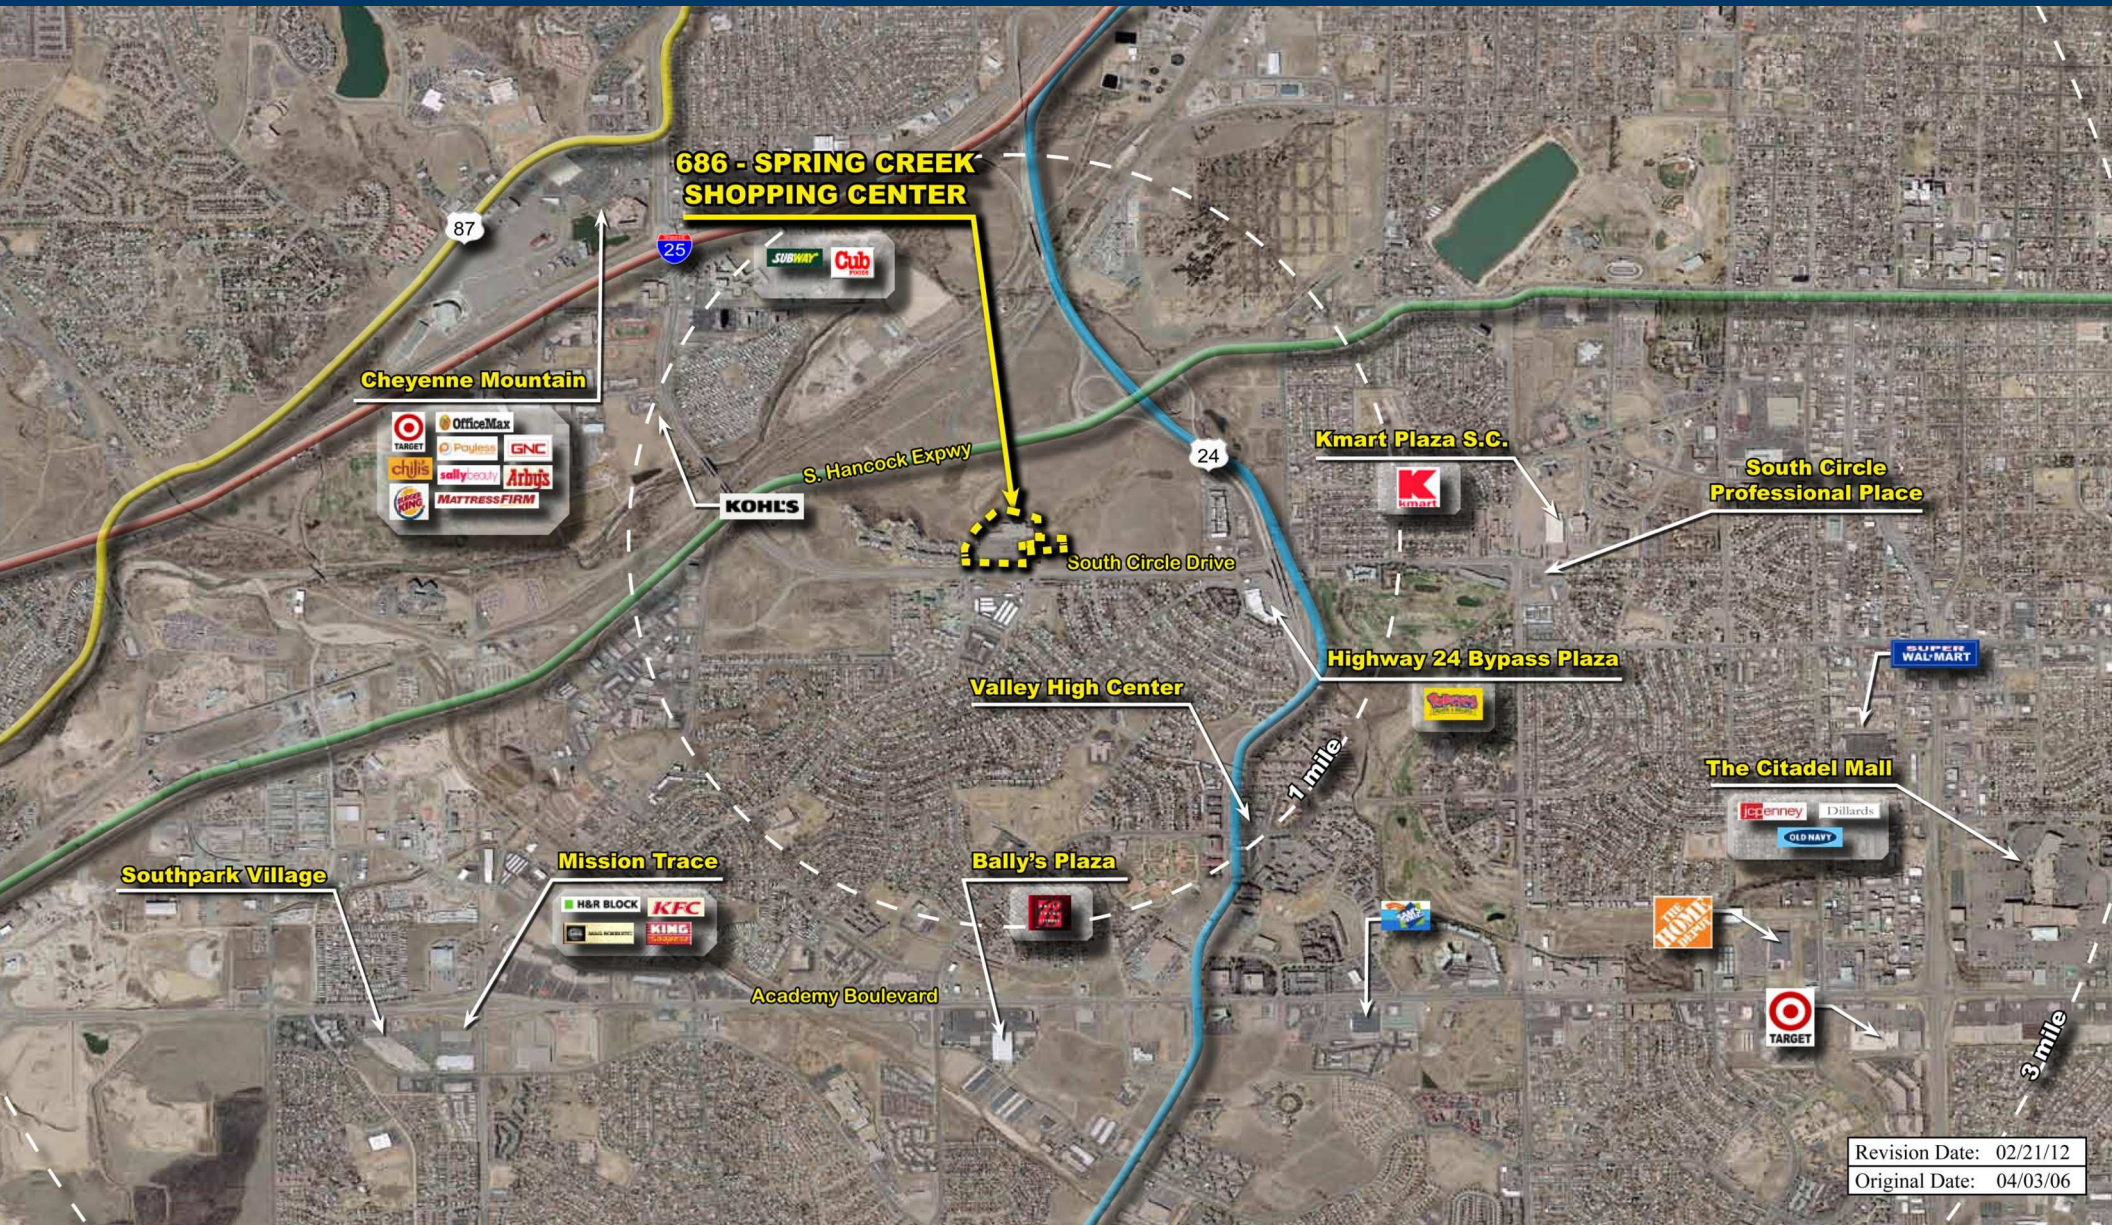

SPRING CREEK S.C.

S. CIRCLE DR. & MONTEREY RD., COLORADO SPRINGS, CO

Revision Date: 02/21/12
Original Date: 04/03/06

LEASING REPRESENTATIVE

RICK TURNER

(720)-870-1210 | rturner@kimcorealty.com